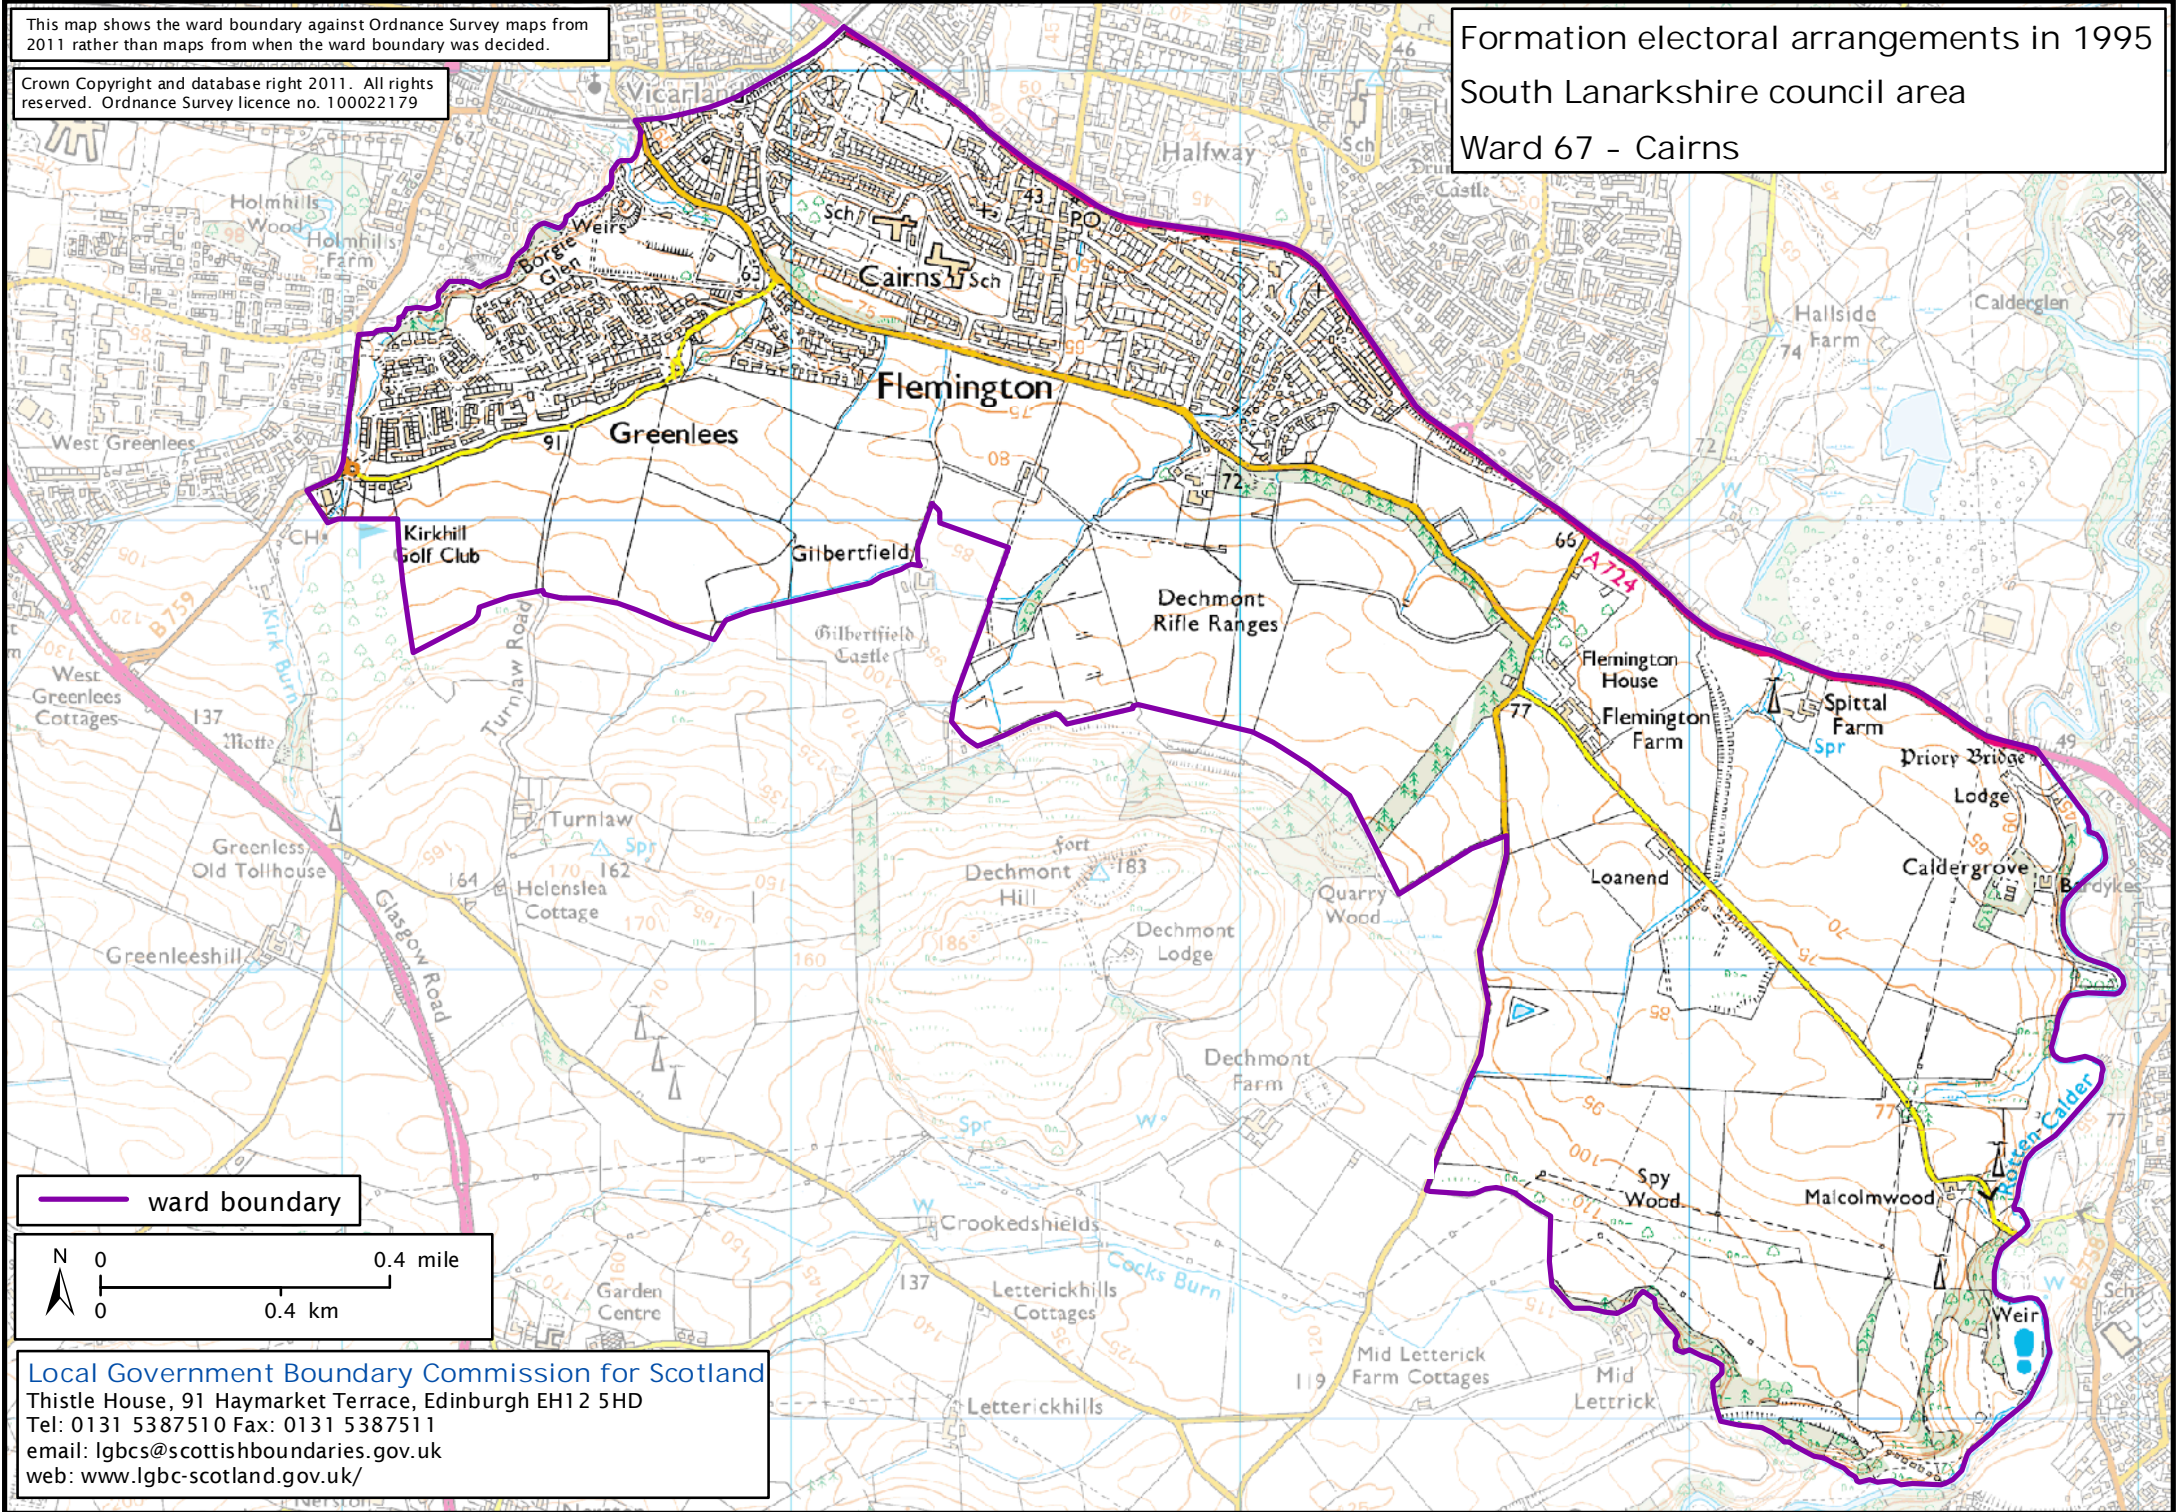

This map shows the ward boundary against Ordnance Survey maps from 2011 rather than maps from when the ward boundary was decided.

Crown Copyright and database right 2011. All rights reserved. Ordnance Survey licence no. 100022179

Formation electoral arrangements in 1995
South Lanarkshire council area
Ward 67 - Cairns

— ward boundary

Local Government Boundary Commission for Scotland
Thistle House, 91 Haymarket Terrace, Edinburgh EH12 5HD
Tel: 0131 5387510 Fax: 0131 5387511
email: lgbc@scottishboundaries.gov.uk
web: www.lgbc-scotland.gov.uk/