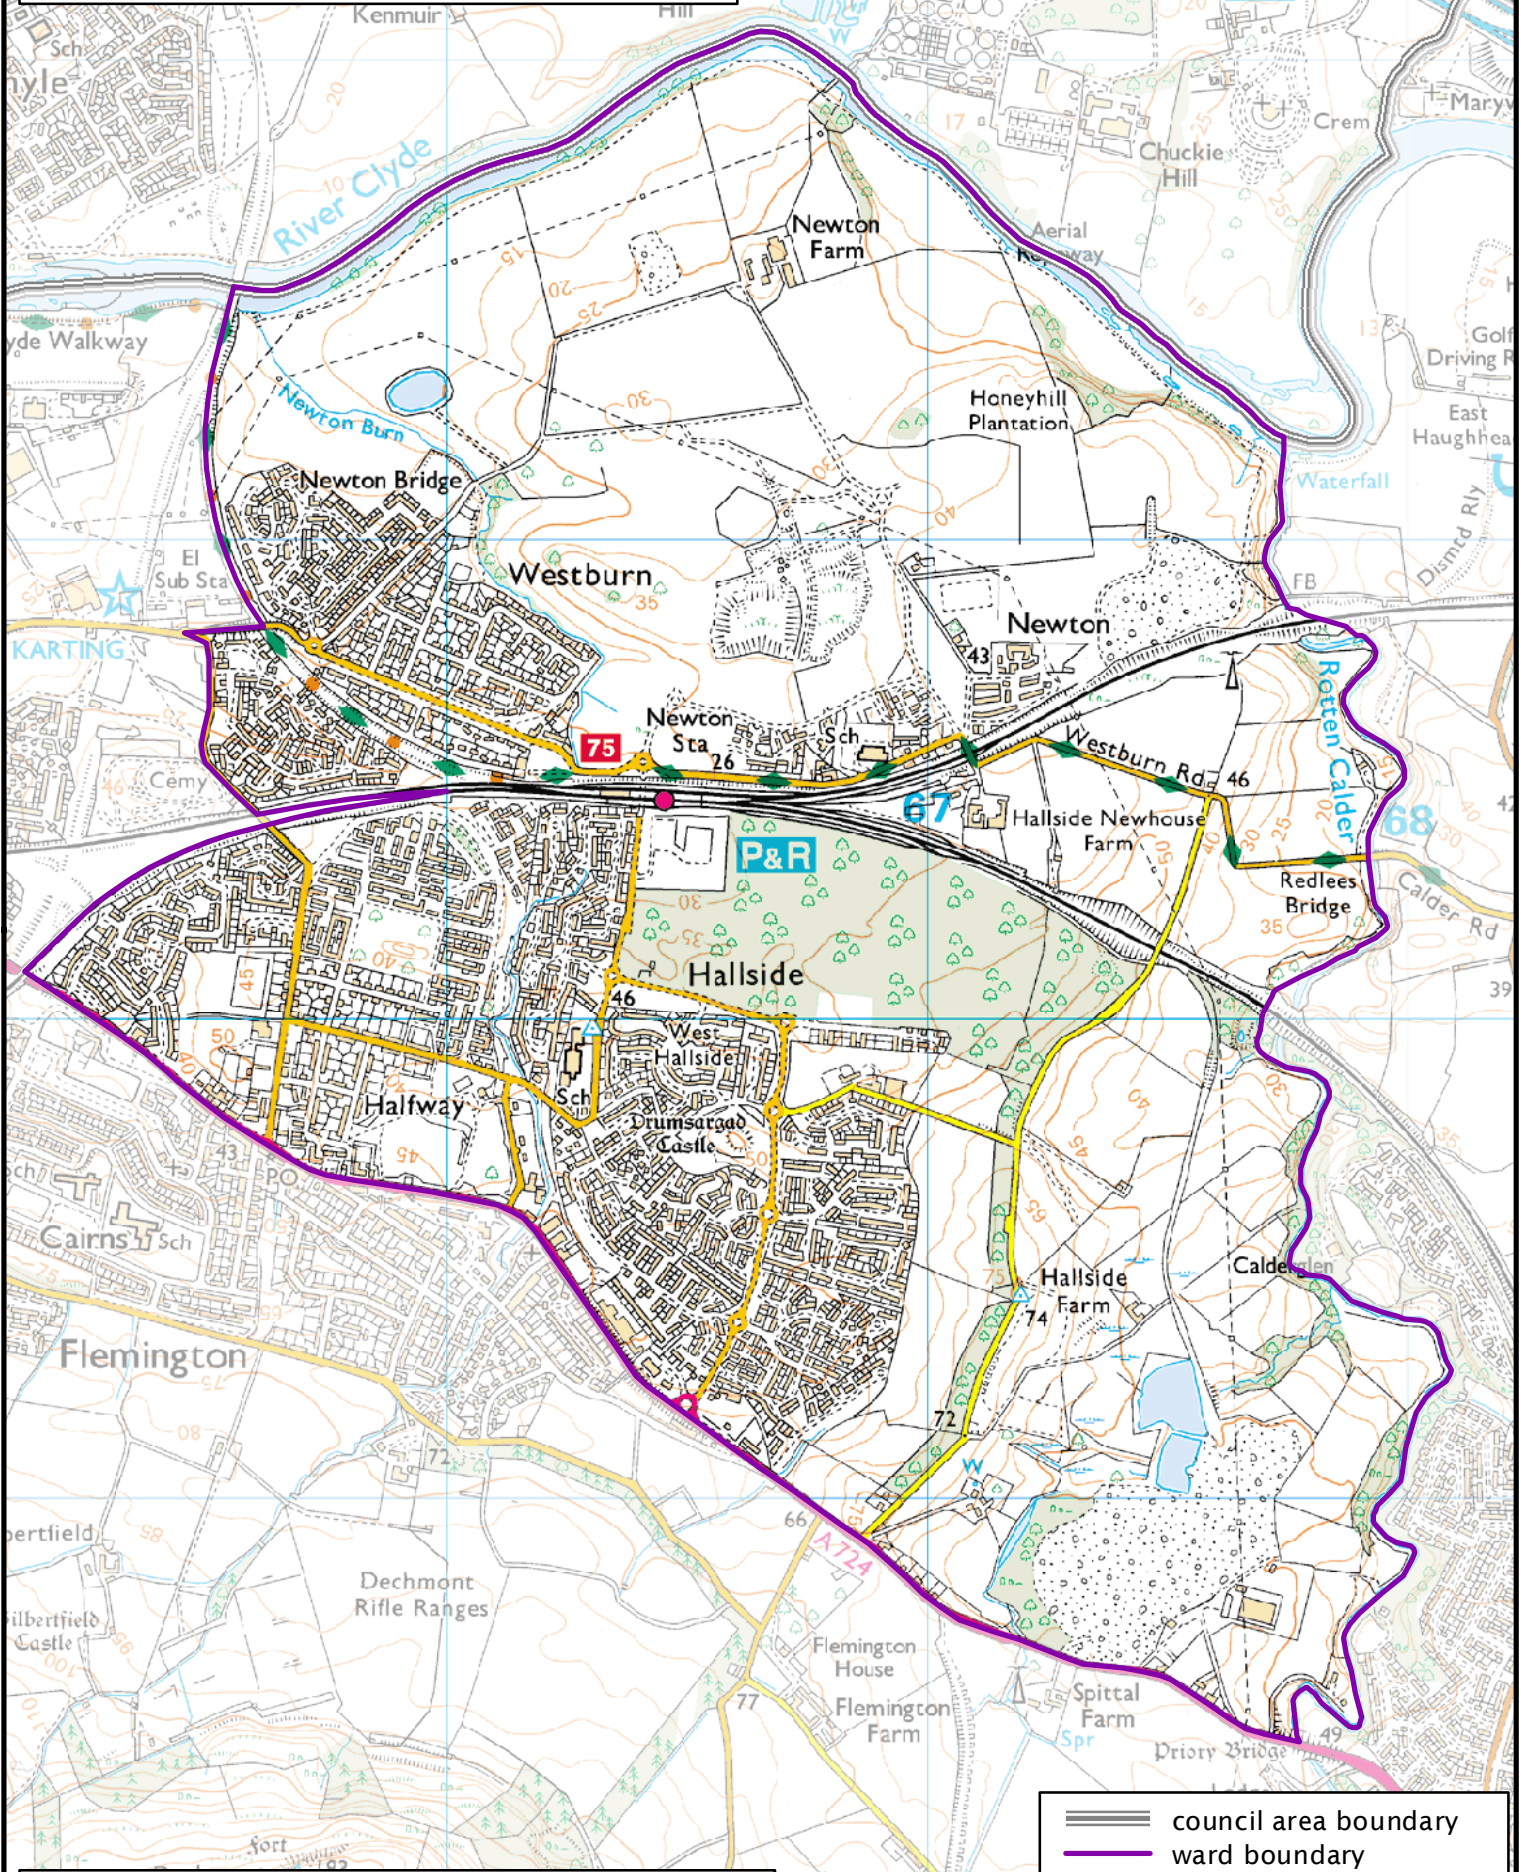

Formation electoral arrangements in 1995
South Lanarkshire council area
Ward 68 - Hallside

This map shows the ward boundary against Ordnance Survey maps from 2011 rather than maps from when the ward boundary was decided.

Crown Copyright and database right 2011. All rights reserved. Ordnance Survey licence no. 100022179

==== council area boundary
—— ward boundary

Local Government Boundary Commission for Scotland
Thistle House, 91 Haymarket Terrace, Edinburgh EH12 5HD
Tel: 0131 538 7510 Fax: 0131 538 7511
email: lgbcs@scottishboundaries.gov.uk web: www.lgbc-scotland.gov.uk