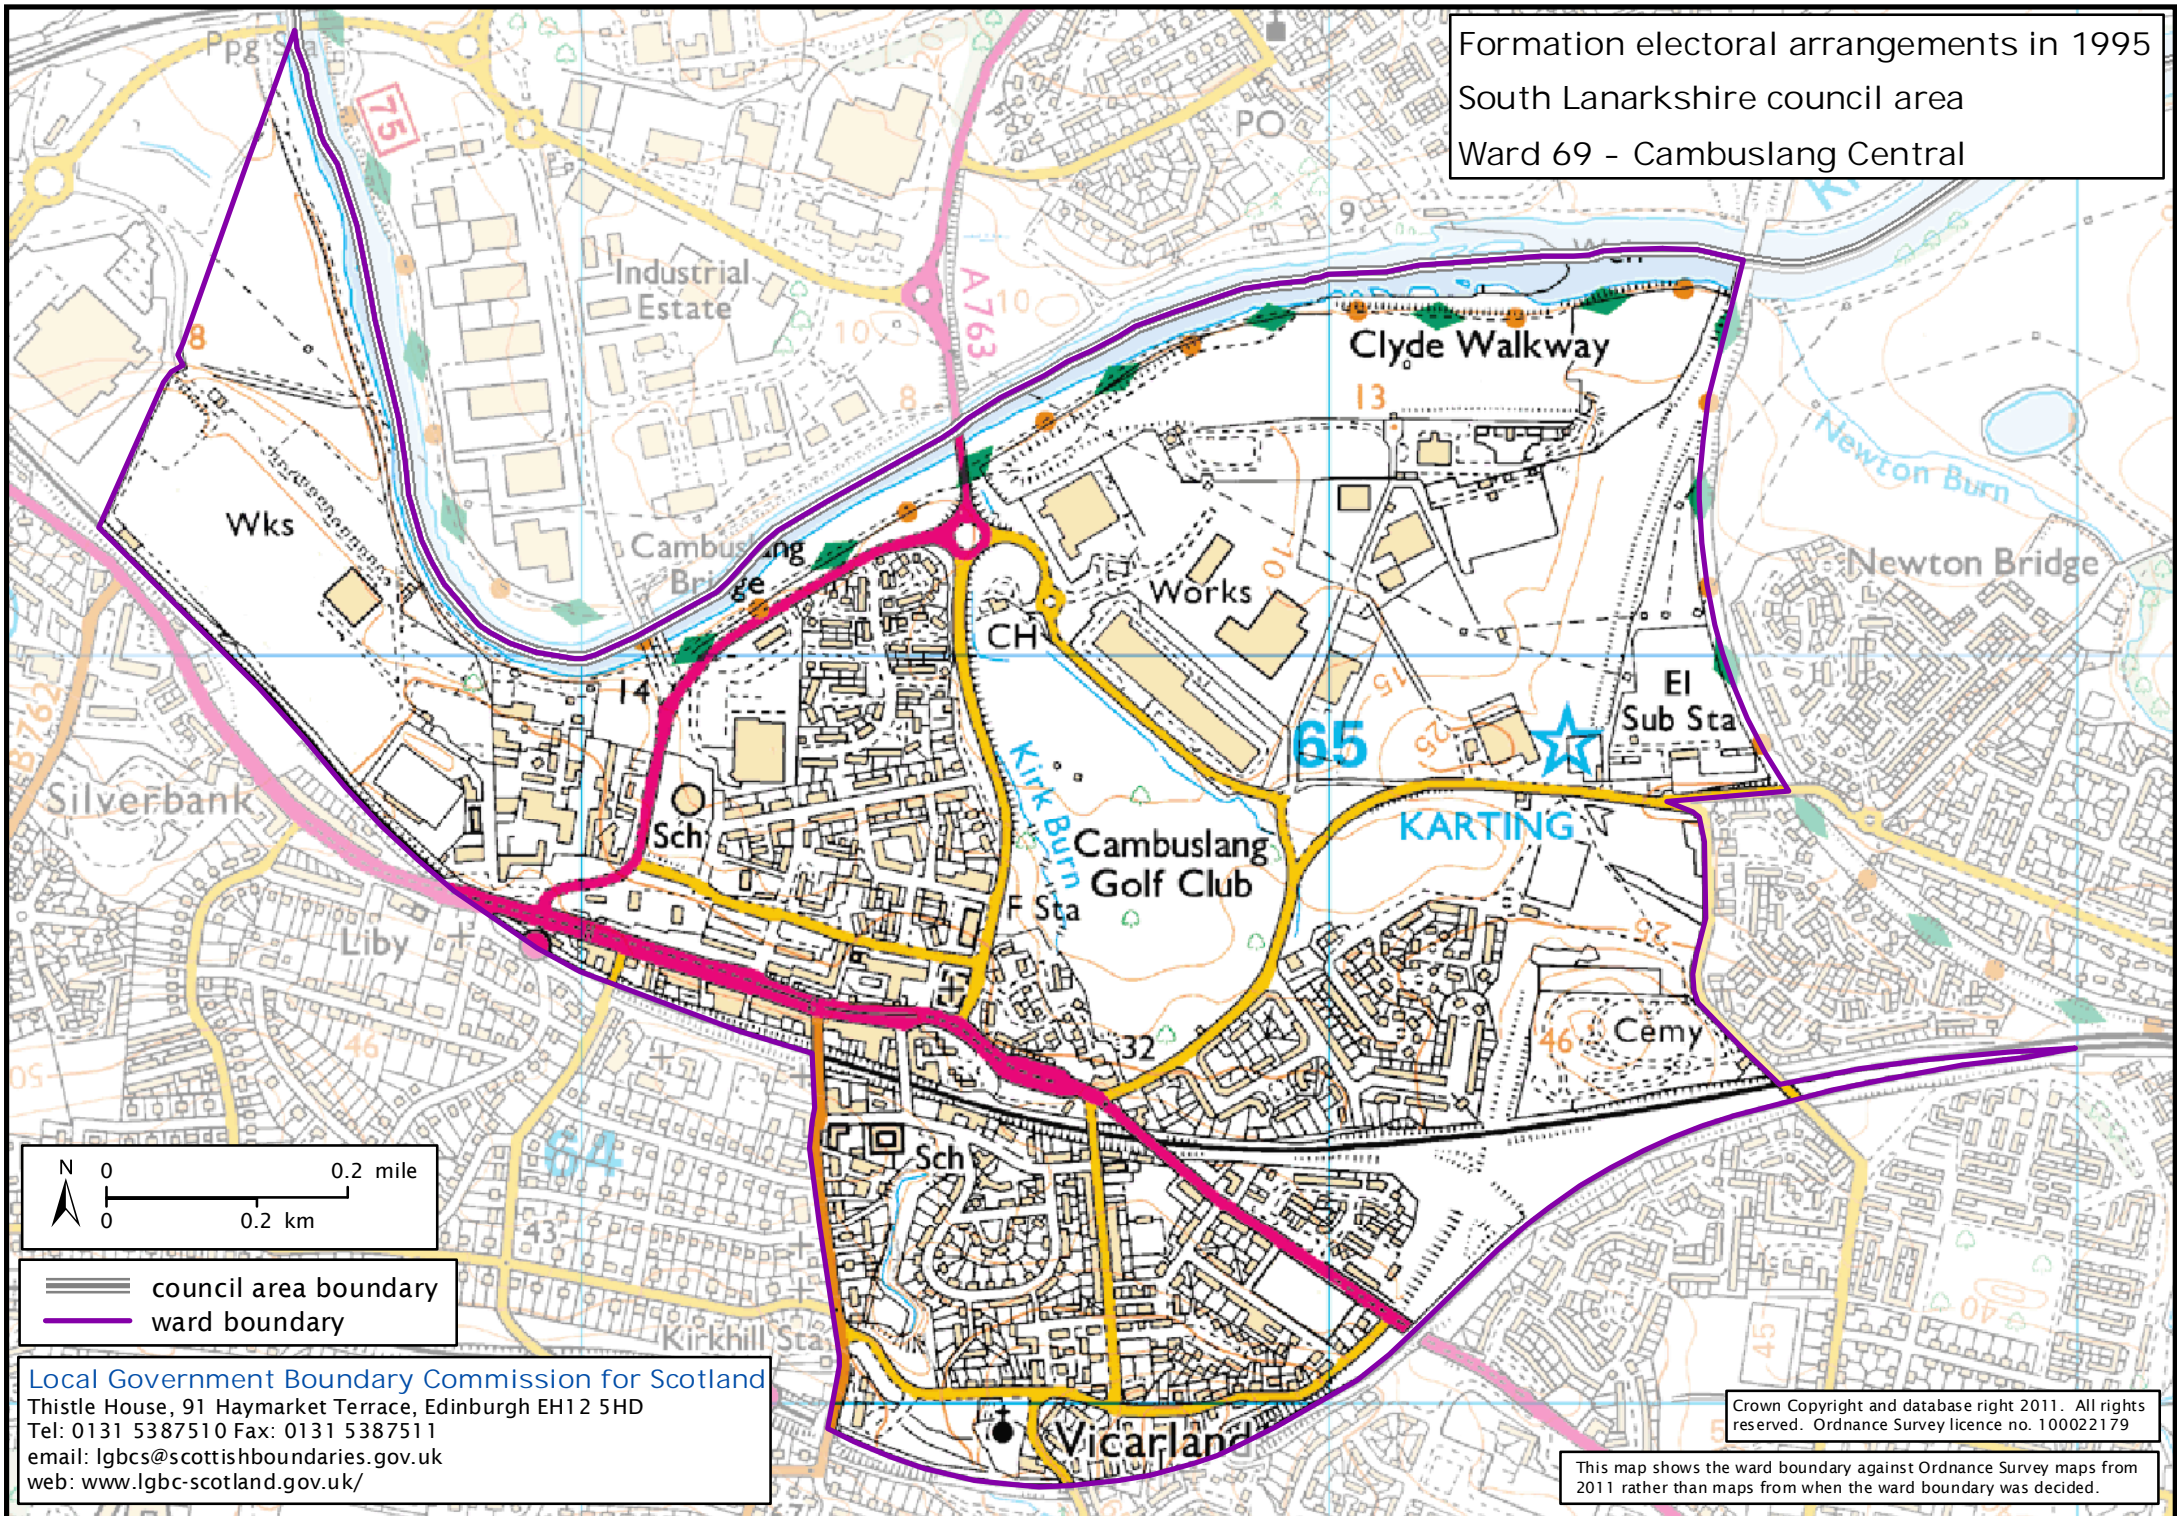

Formation electoral arrangements in 1995  
South Lanarkshire council area  
Ward 69 - Cambuslang Central

— council area boundary  
— ward boundary

Local Government Boundary Commission for Scotland  
Thistle House, 91 Haymarket Terrace, Edinburgh EH12 5HD  
Tel: 0131 5387510 Fax: 0131 5387511  
email: lgbc@scottishboundaries.gov.uk  
web: www.lgbc-scotland.gov.uk/

Crown Copyright and database right 2011. All rights reserved. Ordnance Survey licence no. 100022179

This map shows the ward boundary against Ordnance Survey maps from 2011 rather than maps from when the ward boundary was decided.