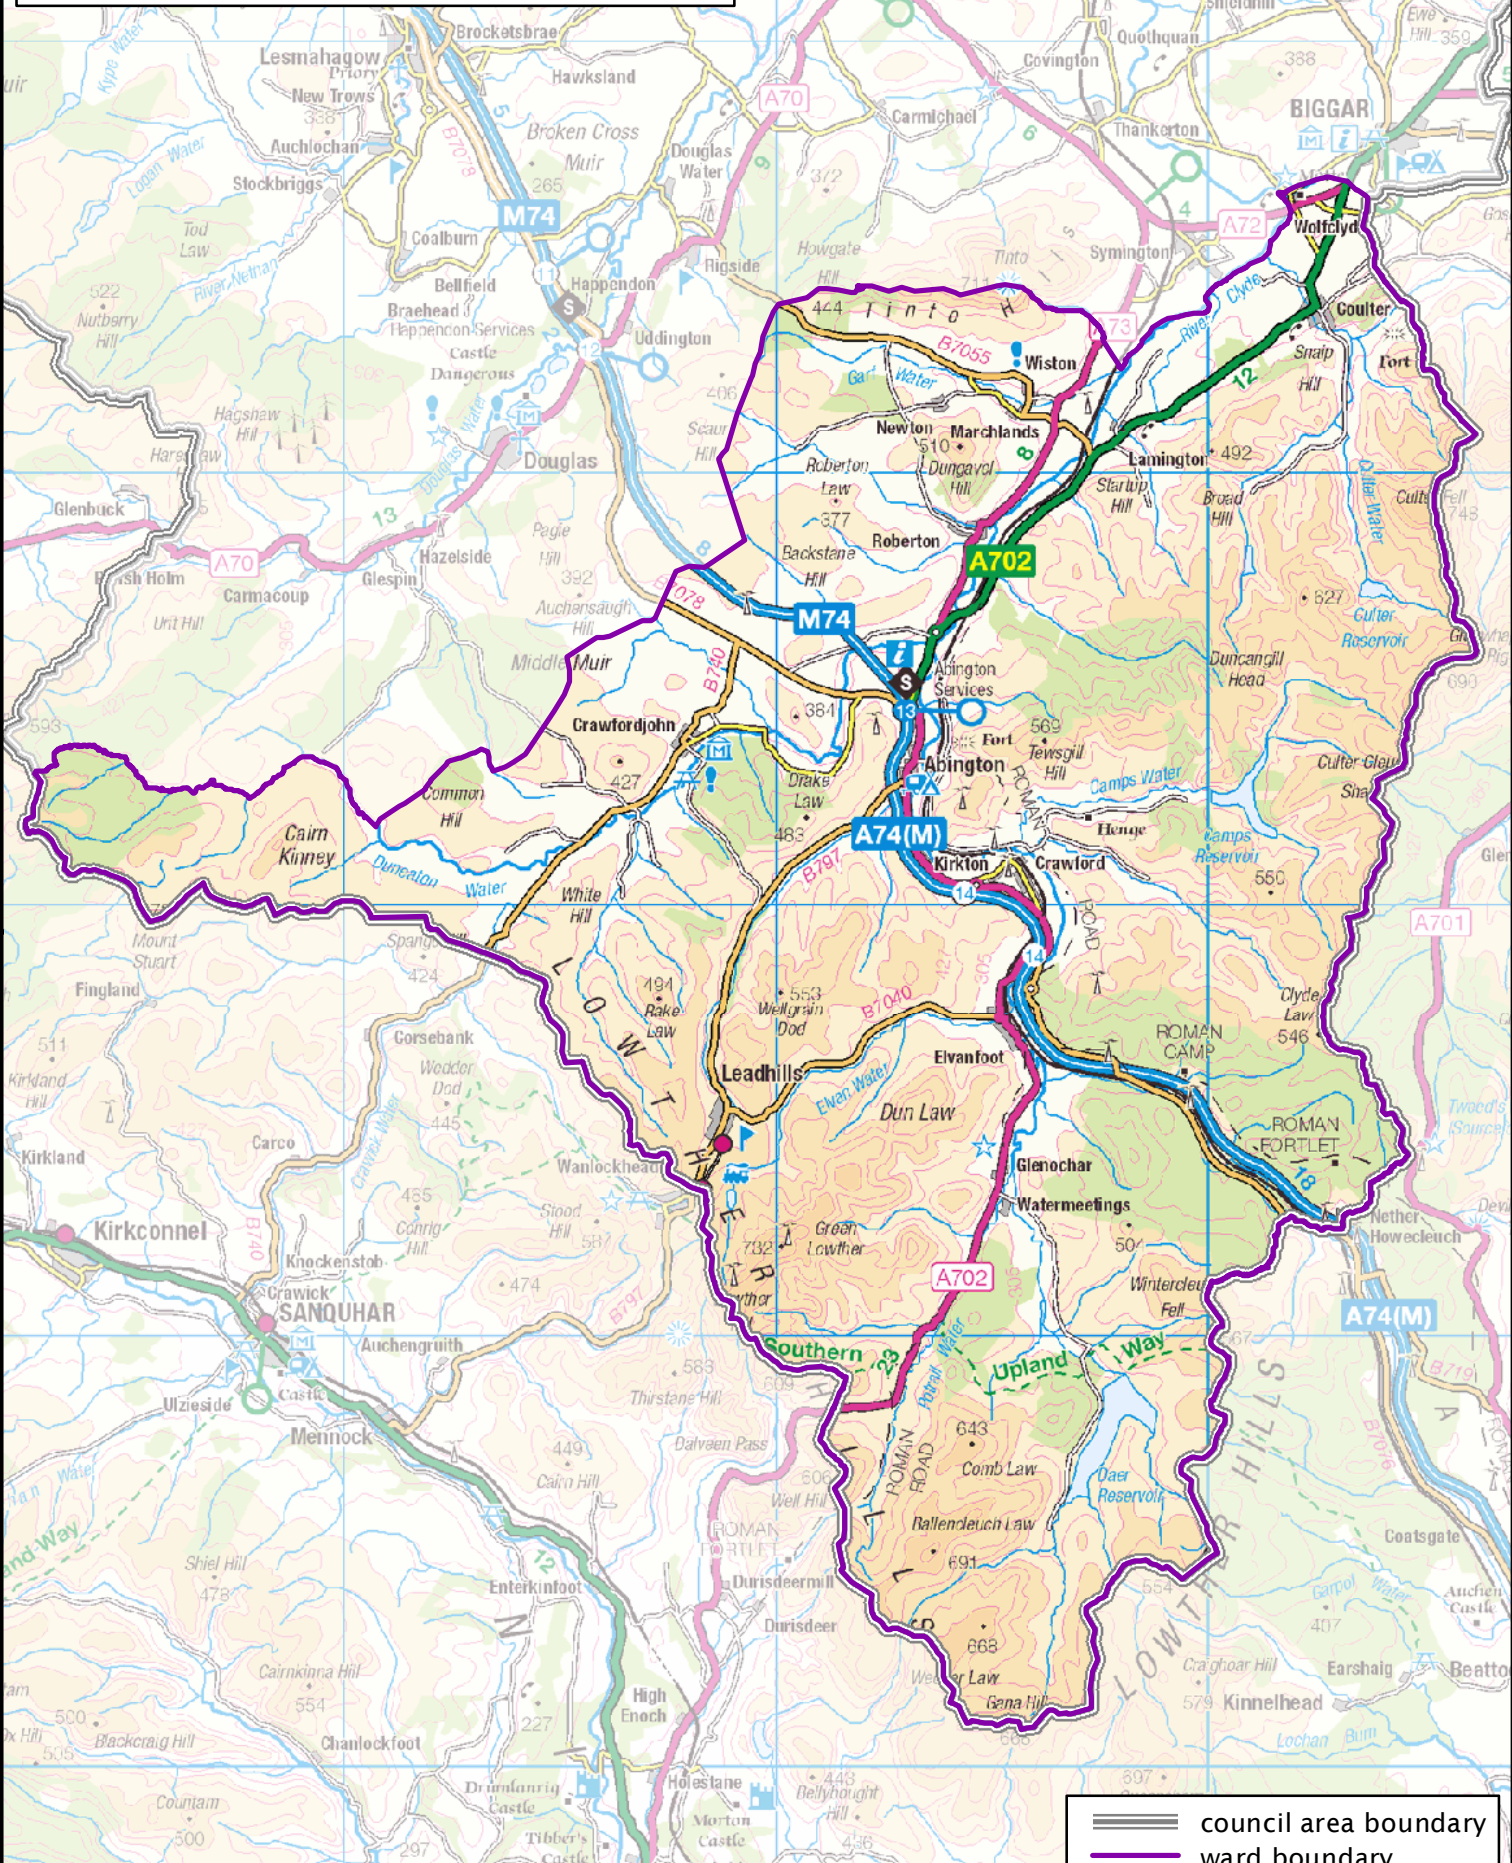

Formation electoral arrangements in 1995
 South Lanarkshire council area
 Ward 7 - Duneaton

This map shows the ward boundary against Ordnance Survey maps from 2011 rather than maps from when the ward boundary was decided.

Crown Copyright and database right 2011. All rights reserved. Ordnance Survey licence no. 100022179

 council area boundary
 ward boundary

Local Government Boundary Commission for Scotland
 Thistle House, 91 Haymarket Terrace, Edinburgh EH1 2 5HD
 Tel: 0131 538 7510 Fax: 0131 538 7511
 email: lgbc@scottishboundaries.gov.uk web: www.lgbc-scotland.gov.uk