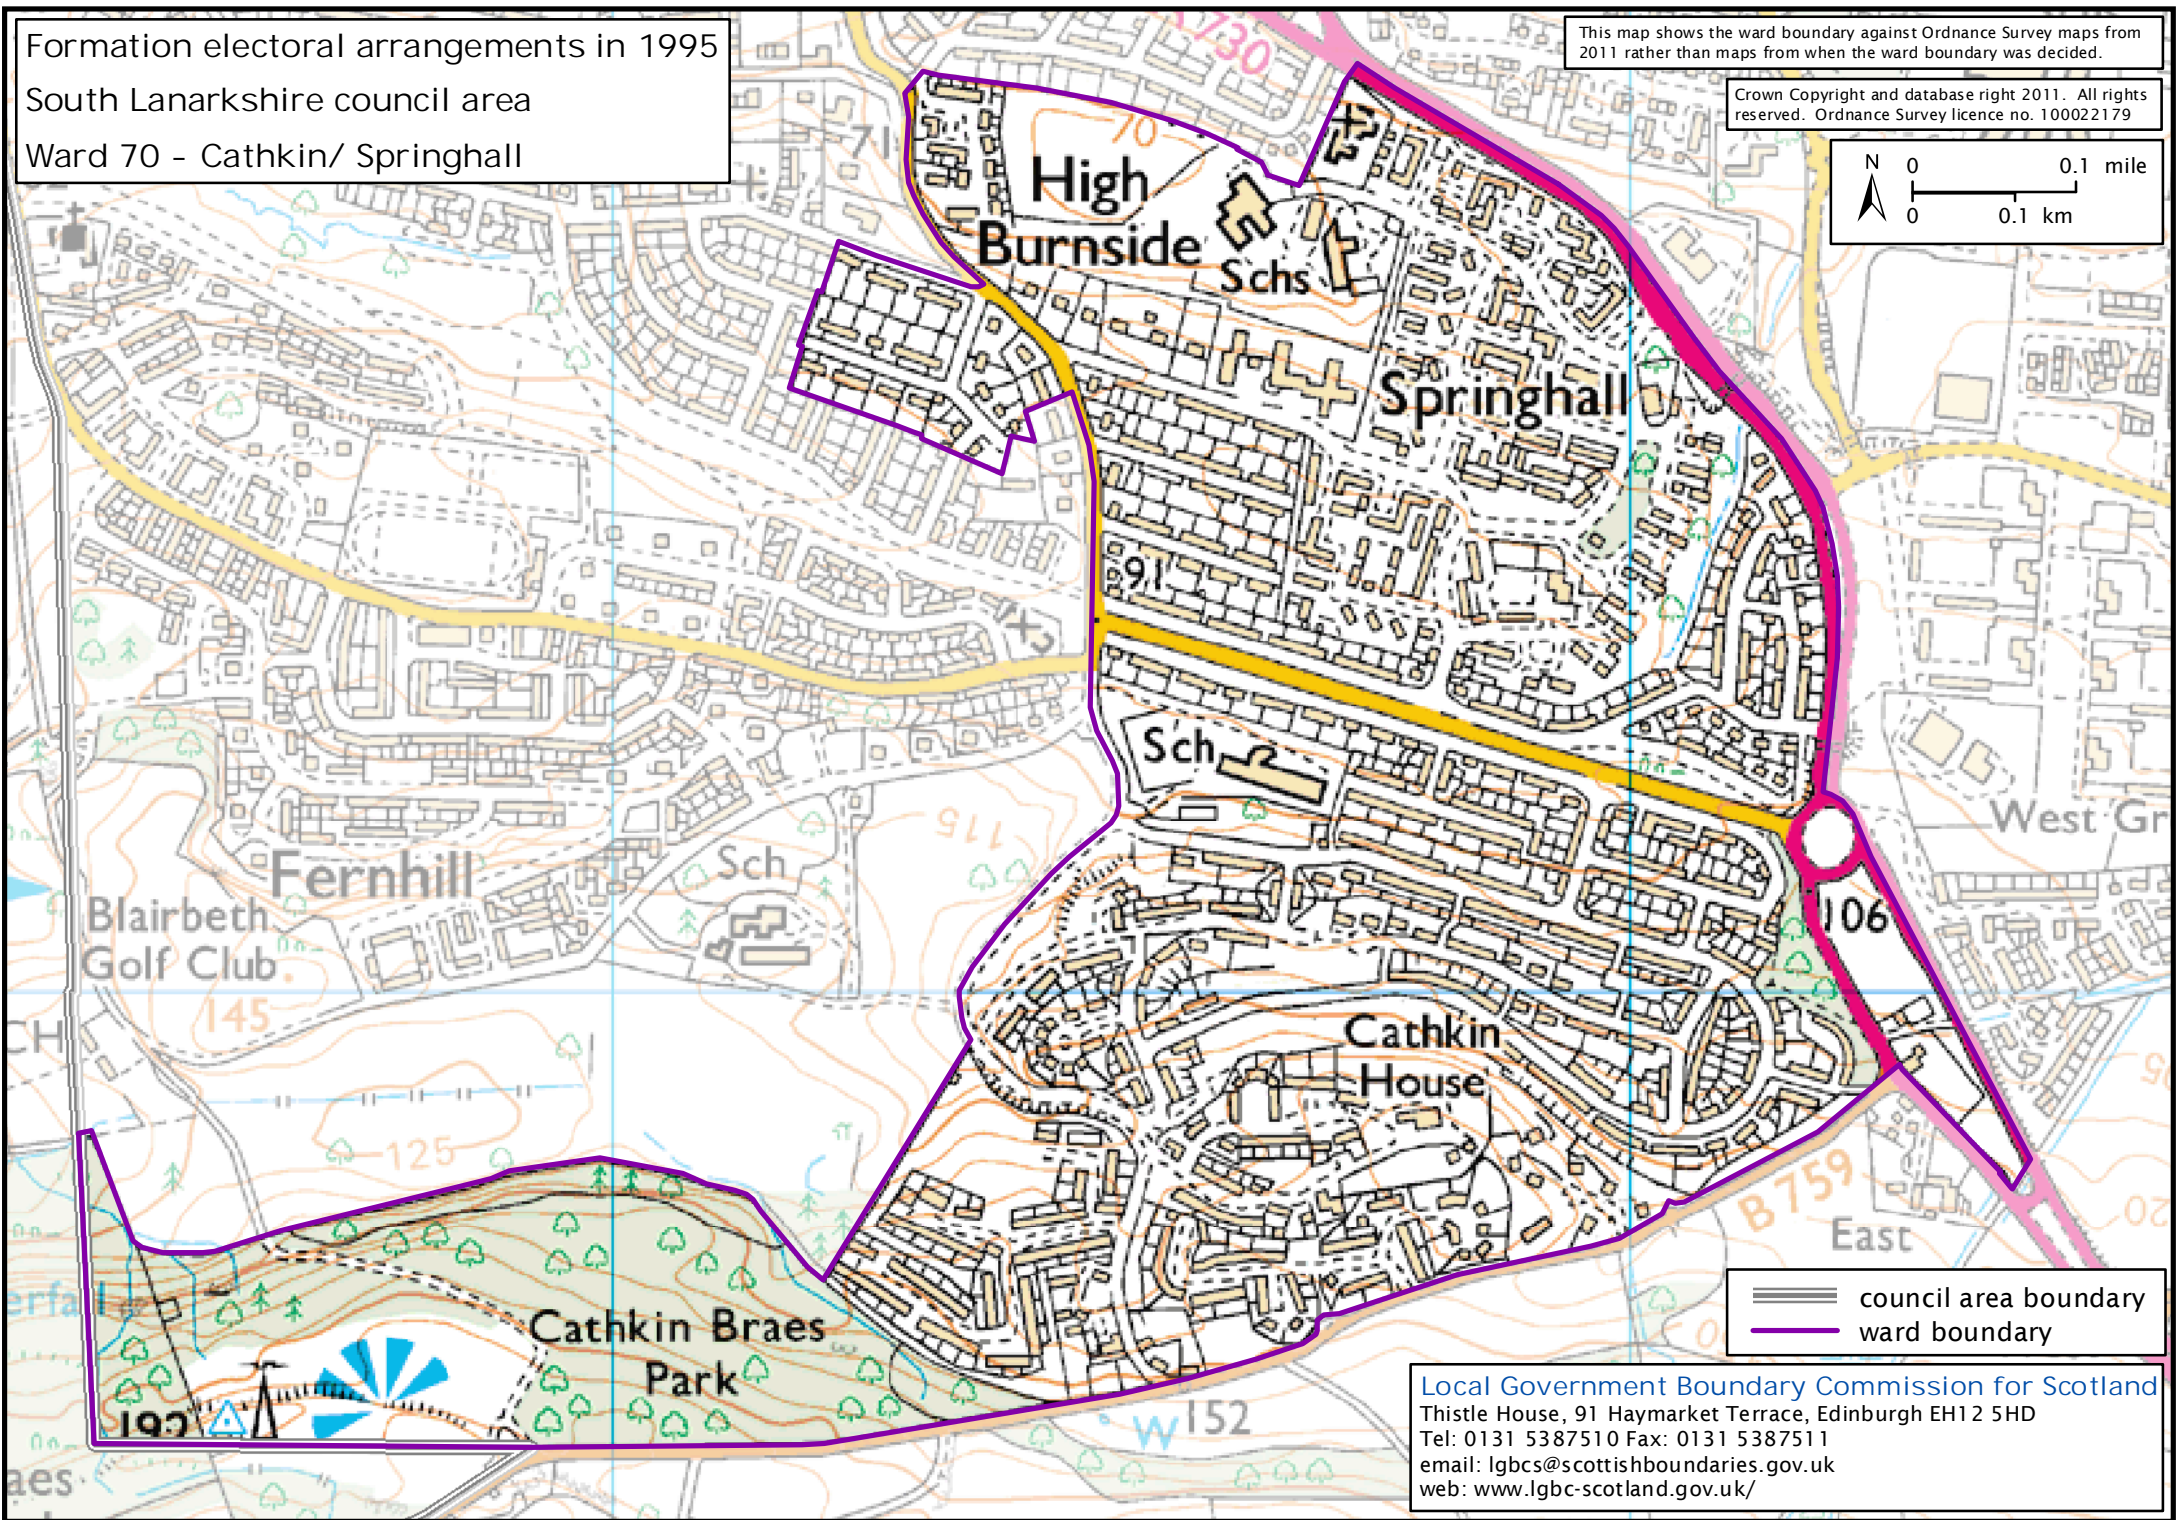

Formation electoral arrangements in 1995

South Lanarkshire council area

Ward 70 - Cathkin/ Springhall

This map shows the ward boundary against Ordnance Survey maps from 2011 rather than maps from when the ward boundary was decided.

Crown Copyright and database right 2011. All rights reserved. Ordnance Survey licence no. 10002179

Local Government Boundary Commission for Scotland  
Thistle House, 91 Haymarket Terrace, Edinburgh EH12 5HD  
Tel: 0131 5387510 Fax: 0131 5387511  
email: [lgbcscottishboundaries.gov.uk](mailto:lgbcscottishboundaries.gov.uk)  
web: [www.lgbc-scotland.gov.uk/](http://www.lgbc-scotland.gov.uk/)