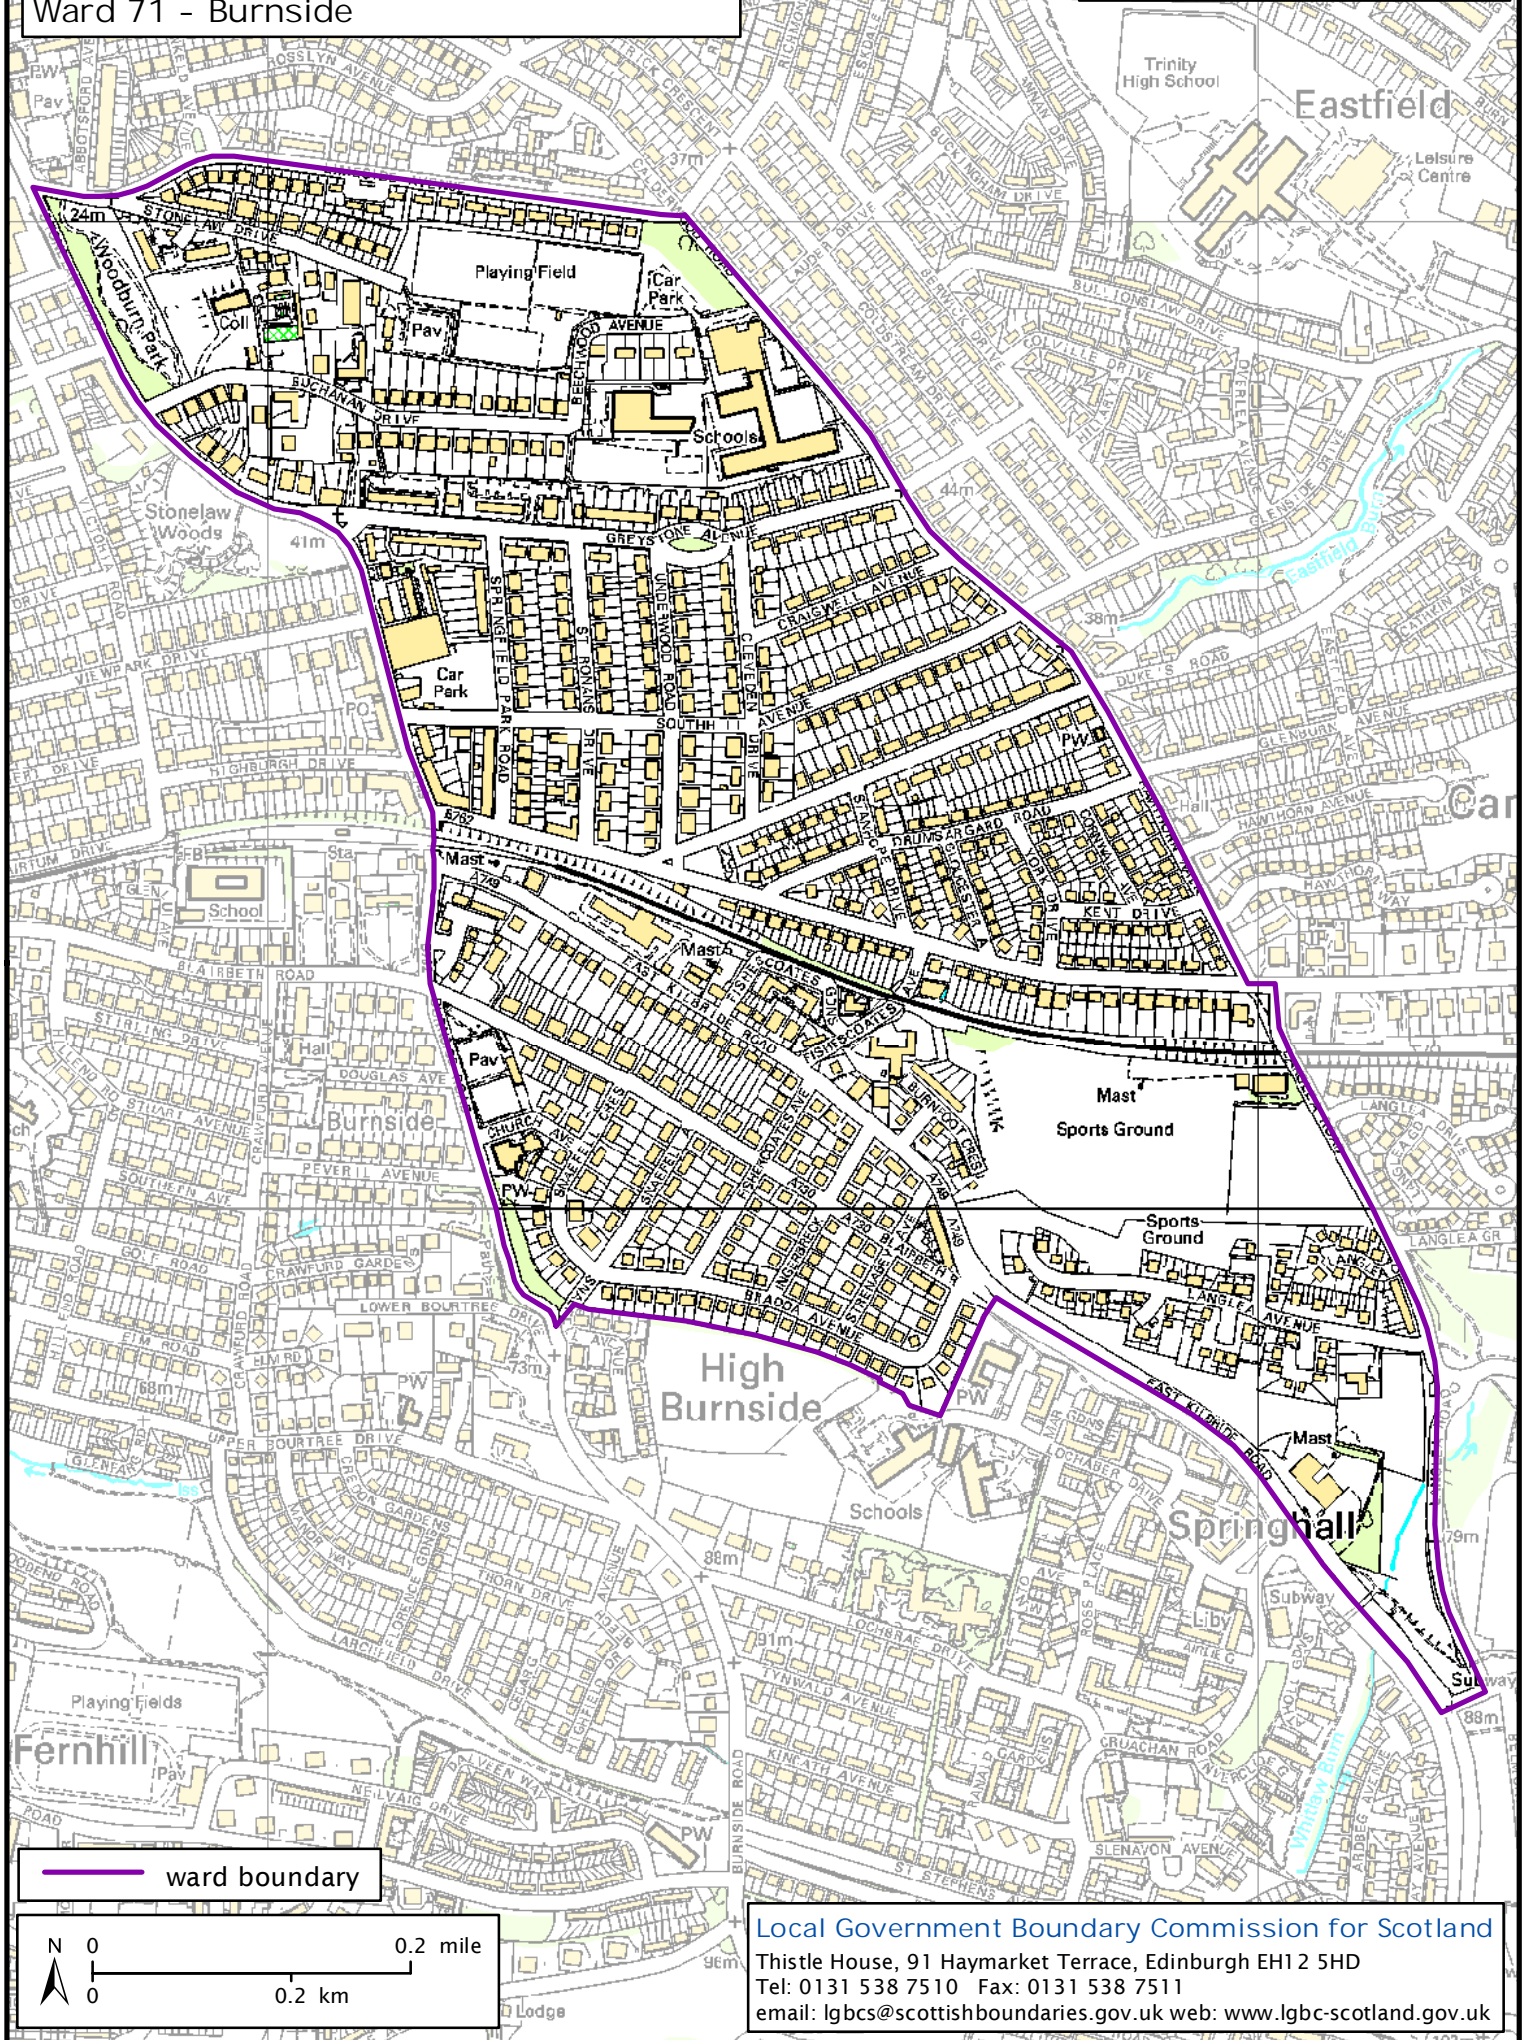

Formation electoral arrangements in 1995

South Lanarkshire council area

Ward 71 - Burnside

This map shows the ward boundary against Ordnance Survey maps from 2011 rather than maps from when the ward boundary was decided.

Crown Copyright and database right 2011. All rights reserved. Ordnance Survey licence no. 100022179

Local Government Boundary Commission for Scotland
Thistle House, 91 Haymarket Terrace, Edinburgh EH1 2 5HD
Tel: 0131 538 7510 Fax: 0131 538 7511
email: lgbcsc@scottishboundaries.gov.uk web: www.lgbc-scotland.gov.uk