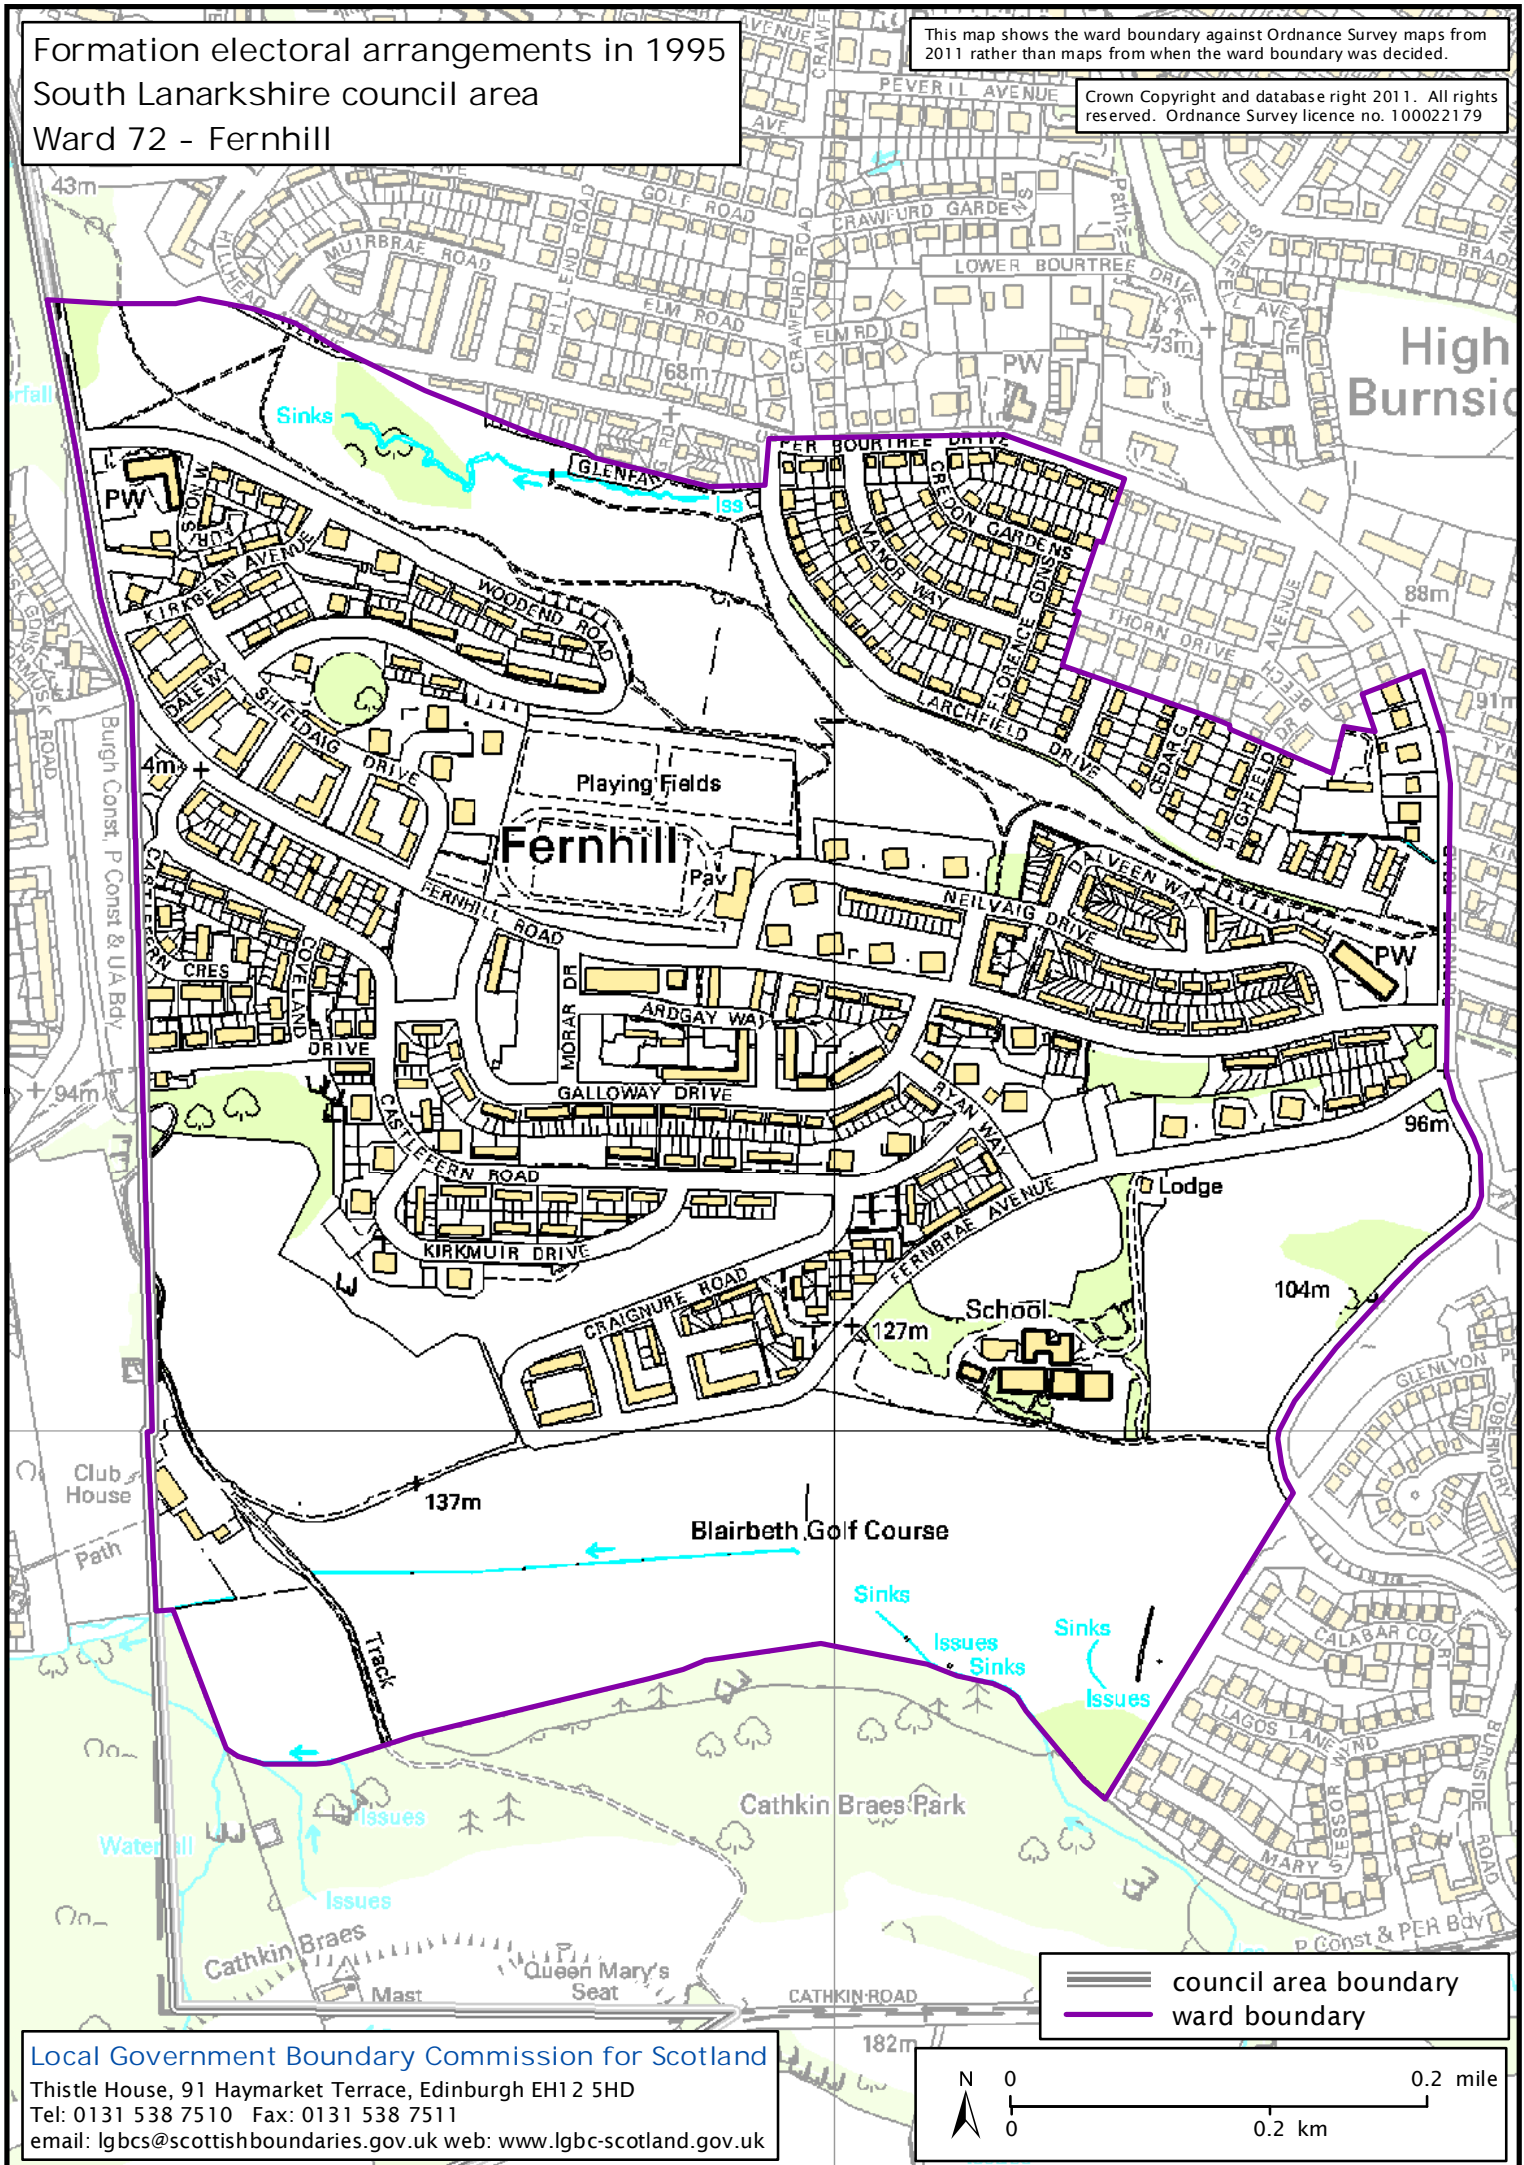

Formation electoral arrangements in 1995
 South Lanarkshire council area
 Ward 72 - Fernhill

This map shows the ward boundary against Ordnance Survey maps from 2011 rather than maps from when the ward boundary was decided.

Crown Copyright and database right 2011. All rights reserved. Ordnance Survey licence no. 100022179

Local Government Boundary Commission for Scotland
 Thistle House, 91 Haymarket Terrace, Edinburgh EH12 5HD
 Tel: 0131 538 7510 Fax: 0131 538 7511
 email: lgbcsc@scottishboundaries.gov.uk web: www.lgbc-scotland.gov.uk