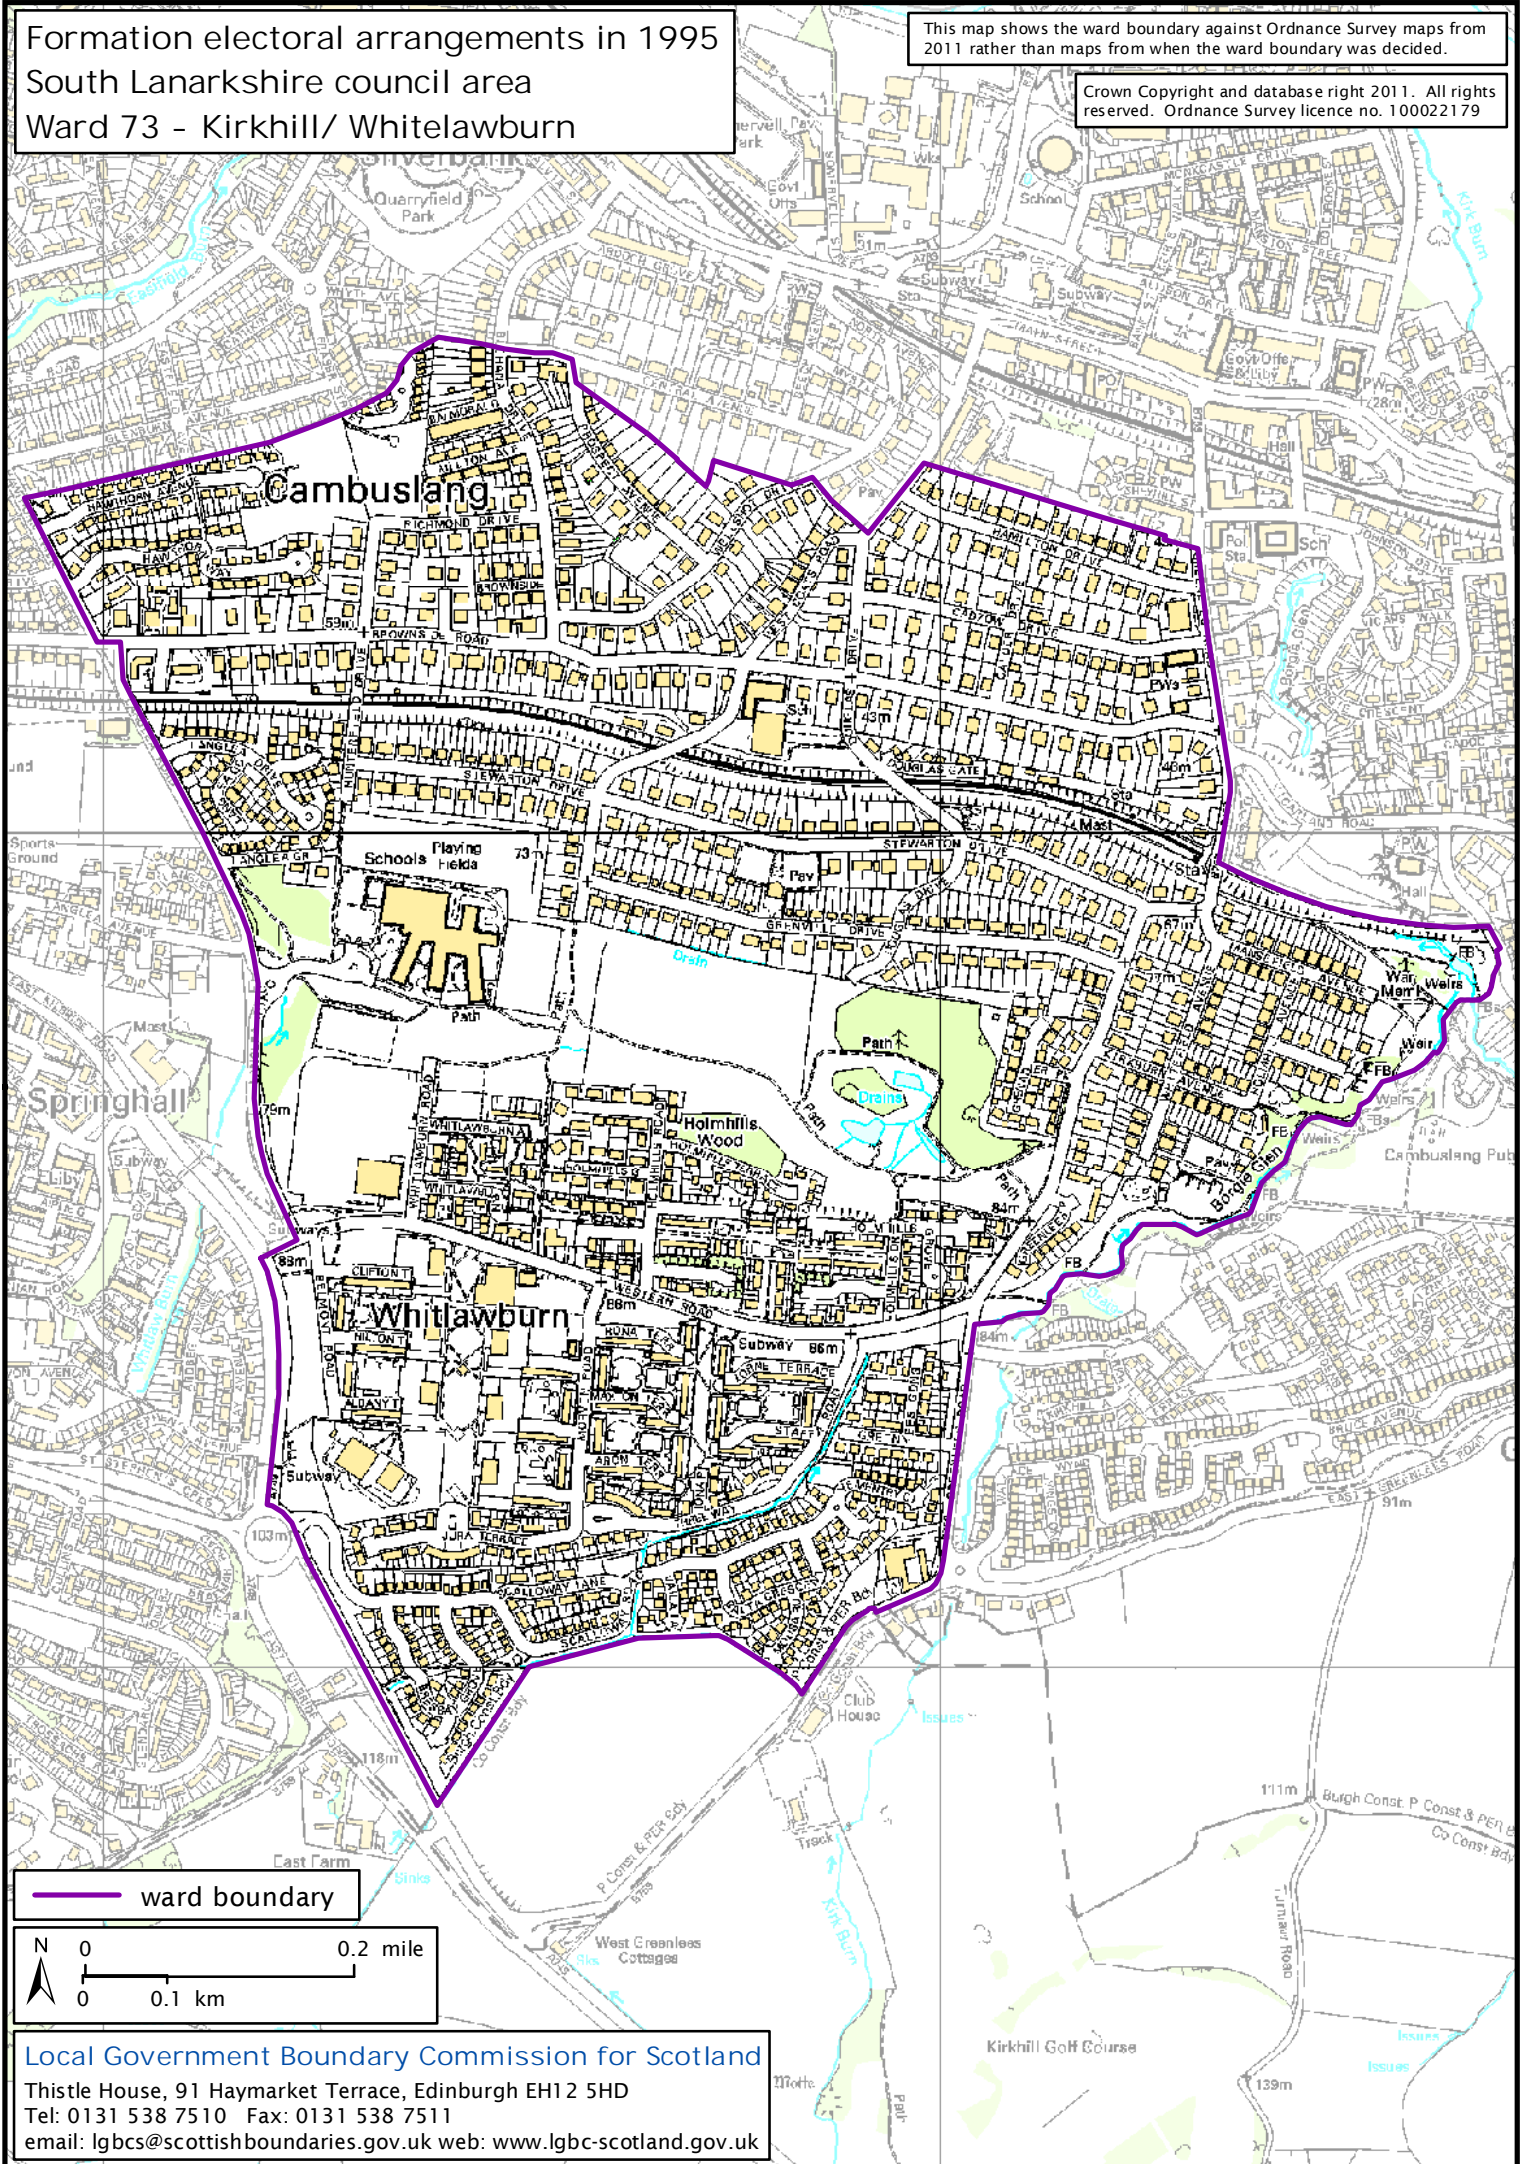

Formation electoral arrangements in 1995
South Lanarkshire council area
Ward 73 - Kirkhill/ Whitelawburn

This map shows the ward boundary against Ordnance Survey maps from 2011 rather than maps from when the ward boundary was decided.

Crown Copyright and database right 2011. All rights reserved. Ordnance Survey licence no. 100022179

Local Government Boundary Commission for Scotland

Thistle House, 91 Haymarket Terrace, Edinburgh EH12 5HD
Tel: 0131 538 7510 Fax: 0131 538 7511
email: lgbcscottishboundaries.gov.uk web: www.lgbc-scotland.gov.uk