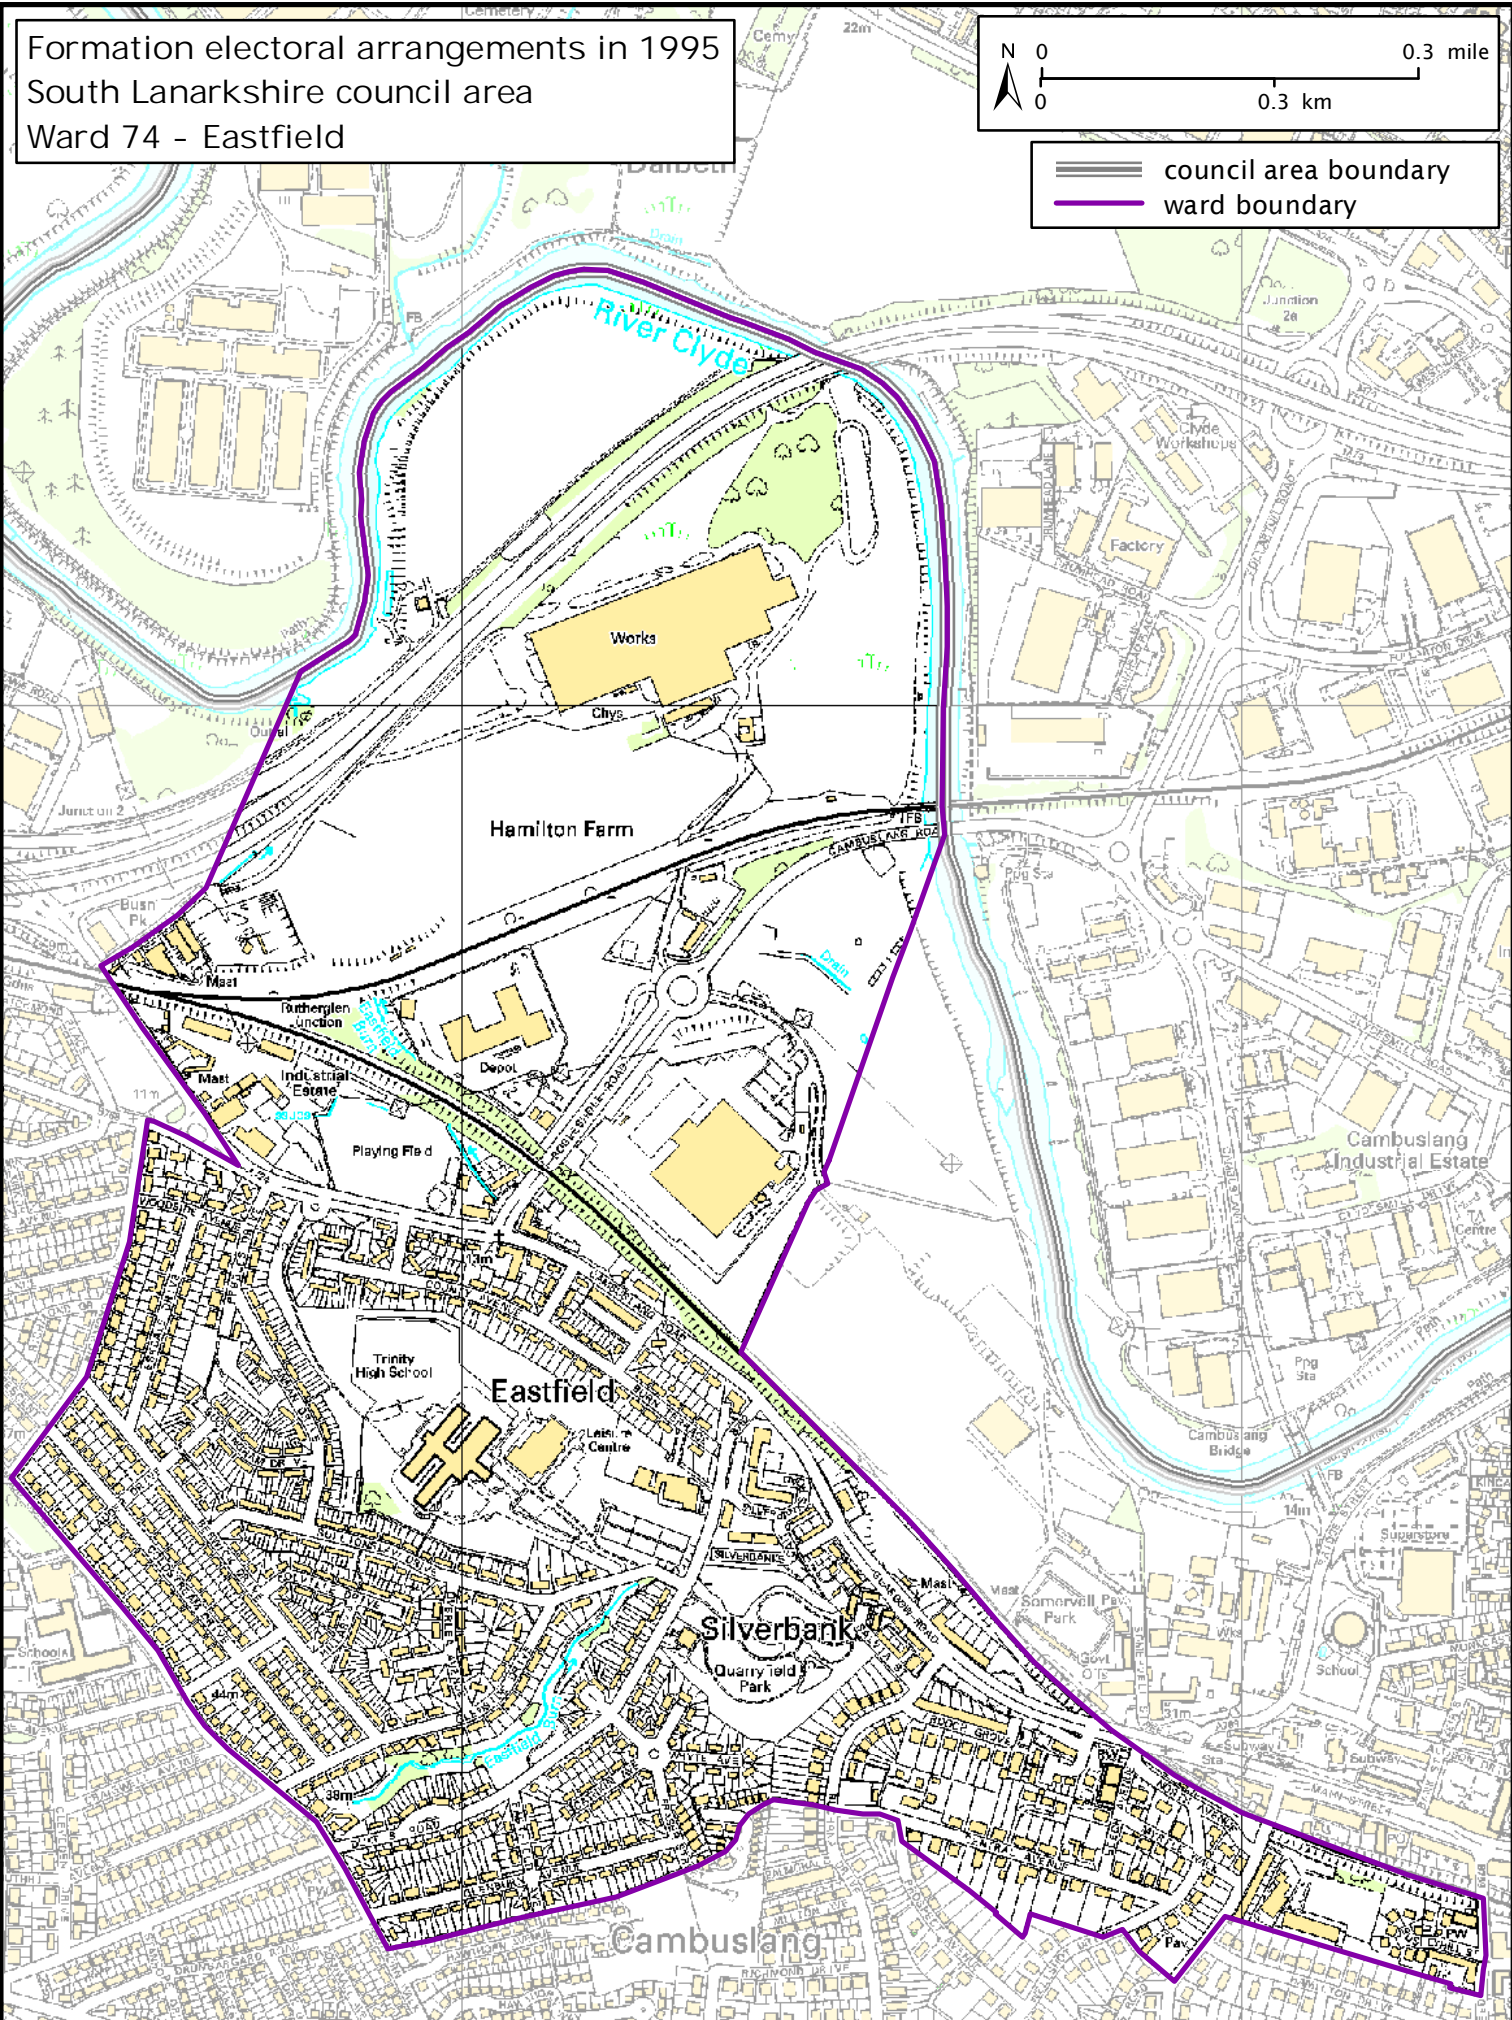

Formation electoral arrangements in 1995
 South Lanarkshire council area
 Ward 74 - Eastfield

Local Government Boundary Commission for Scotland
 Thistle House, 91 Haymarket Terrace, Edinburgh EH12 5HD
 Tel: 0131 538 7510 Fax: 0131 538 7511
 email: lgbcsc@scottishboundaries.gov.uk web: www.lgbc-scotland.gov.uk

Crown Copyright and database right 2011. All rights reserved. Ordnance Survey licence no. 100022179

This map shows the ward boundary against Ordnance Survey maps from 2011 rather than maps from when the ward boundary was decided.