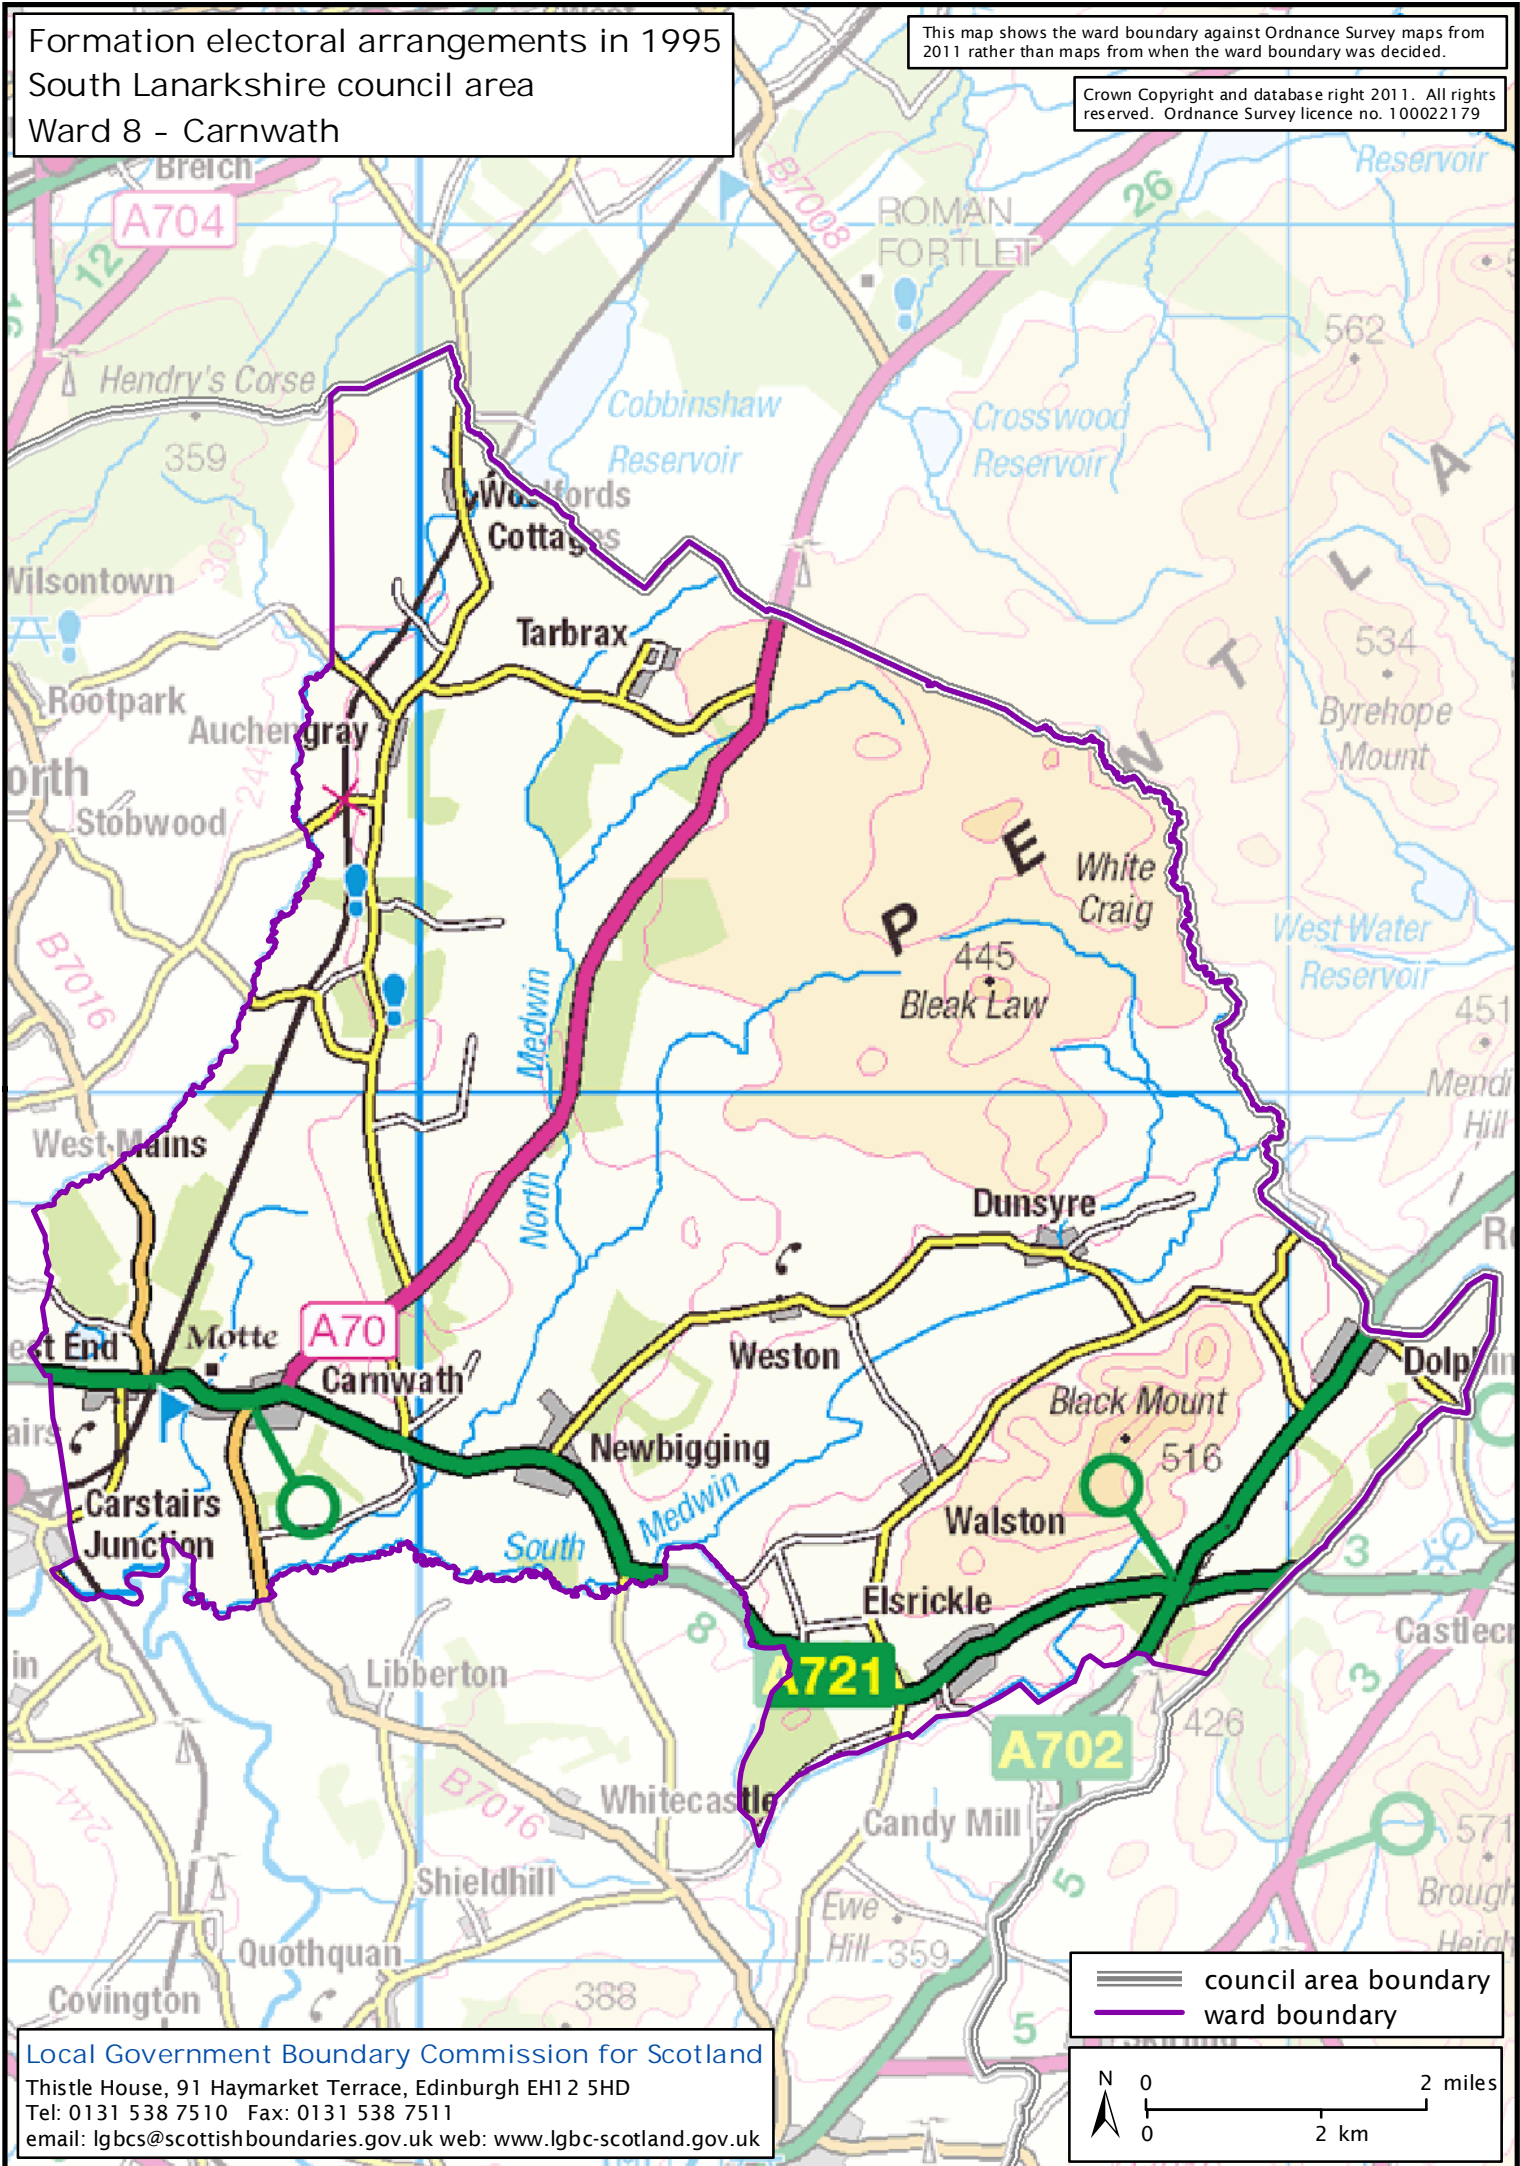

Formation electoral arrangements in 1995
 South Lanarkshire council area
 Ward 8 - Carnwath

This map shows the ward boundary against Ordnance Survey maps from 2011 rather than maps from when the ward boundary was decided.

Crown Copyright and database right 2011. All rights reserved. Ordnance Survey licence no. 100022179

Local Government Boundary Commission for Scotland
 Thistle House, 91 Haymarket Terrace, Edinburgh EH1 2 5HD
 Tel: 0131 538 7510 Fax: 0131 538 7511
 email: lgbcsc@scottishboundaries.gov.uk web: www.lgbc-scotland.gov.uk

==== council area boundary
 ————— ward boundary