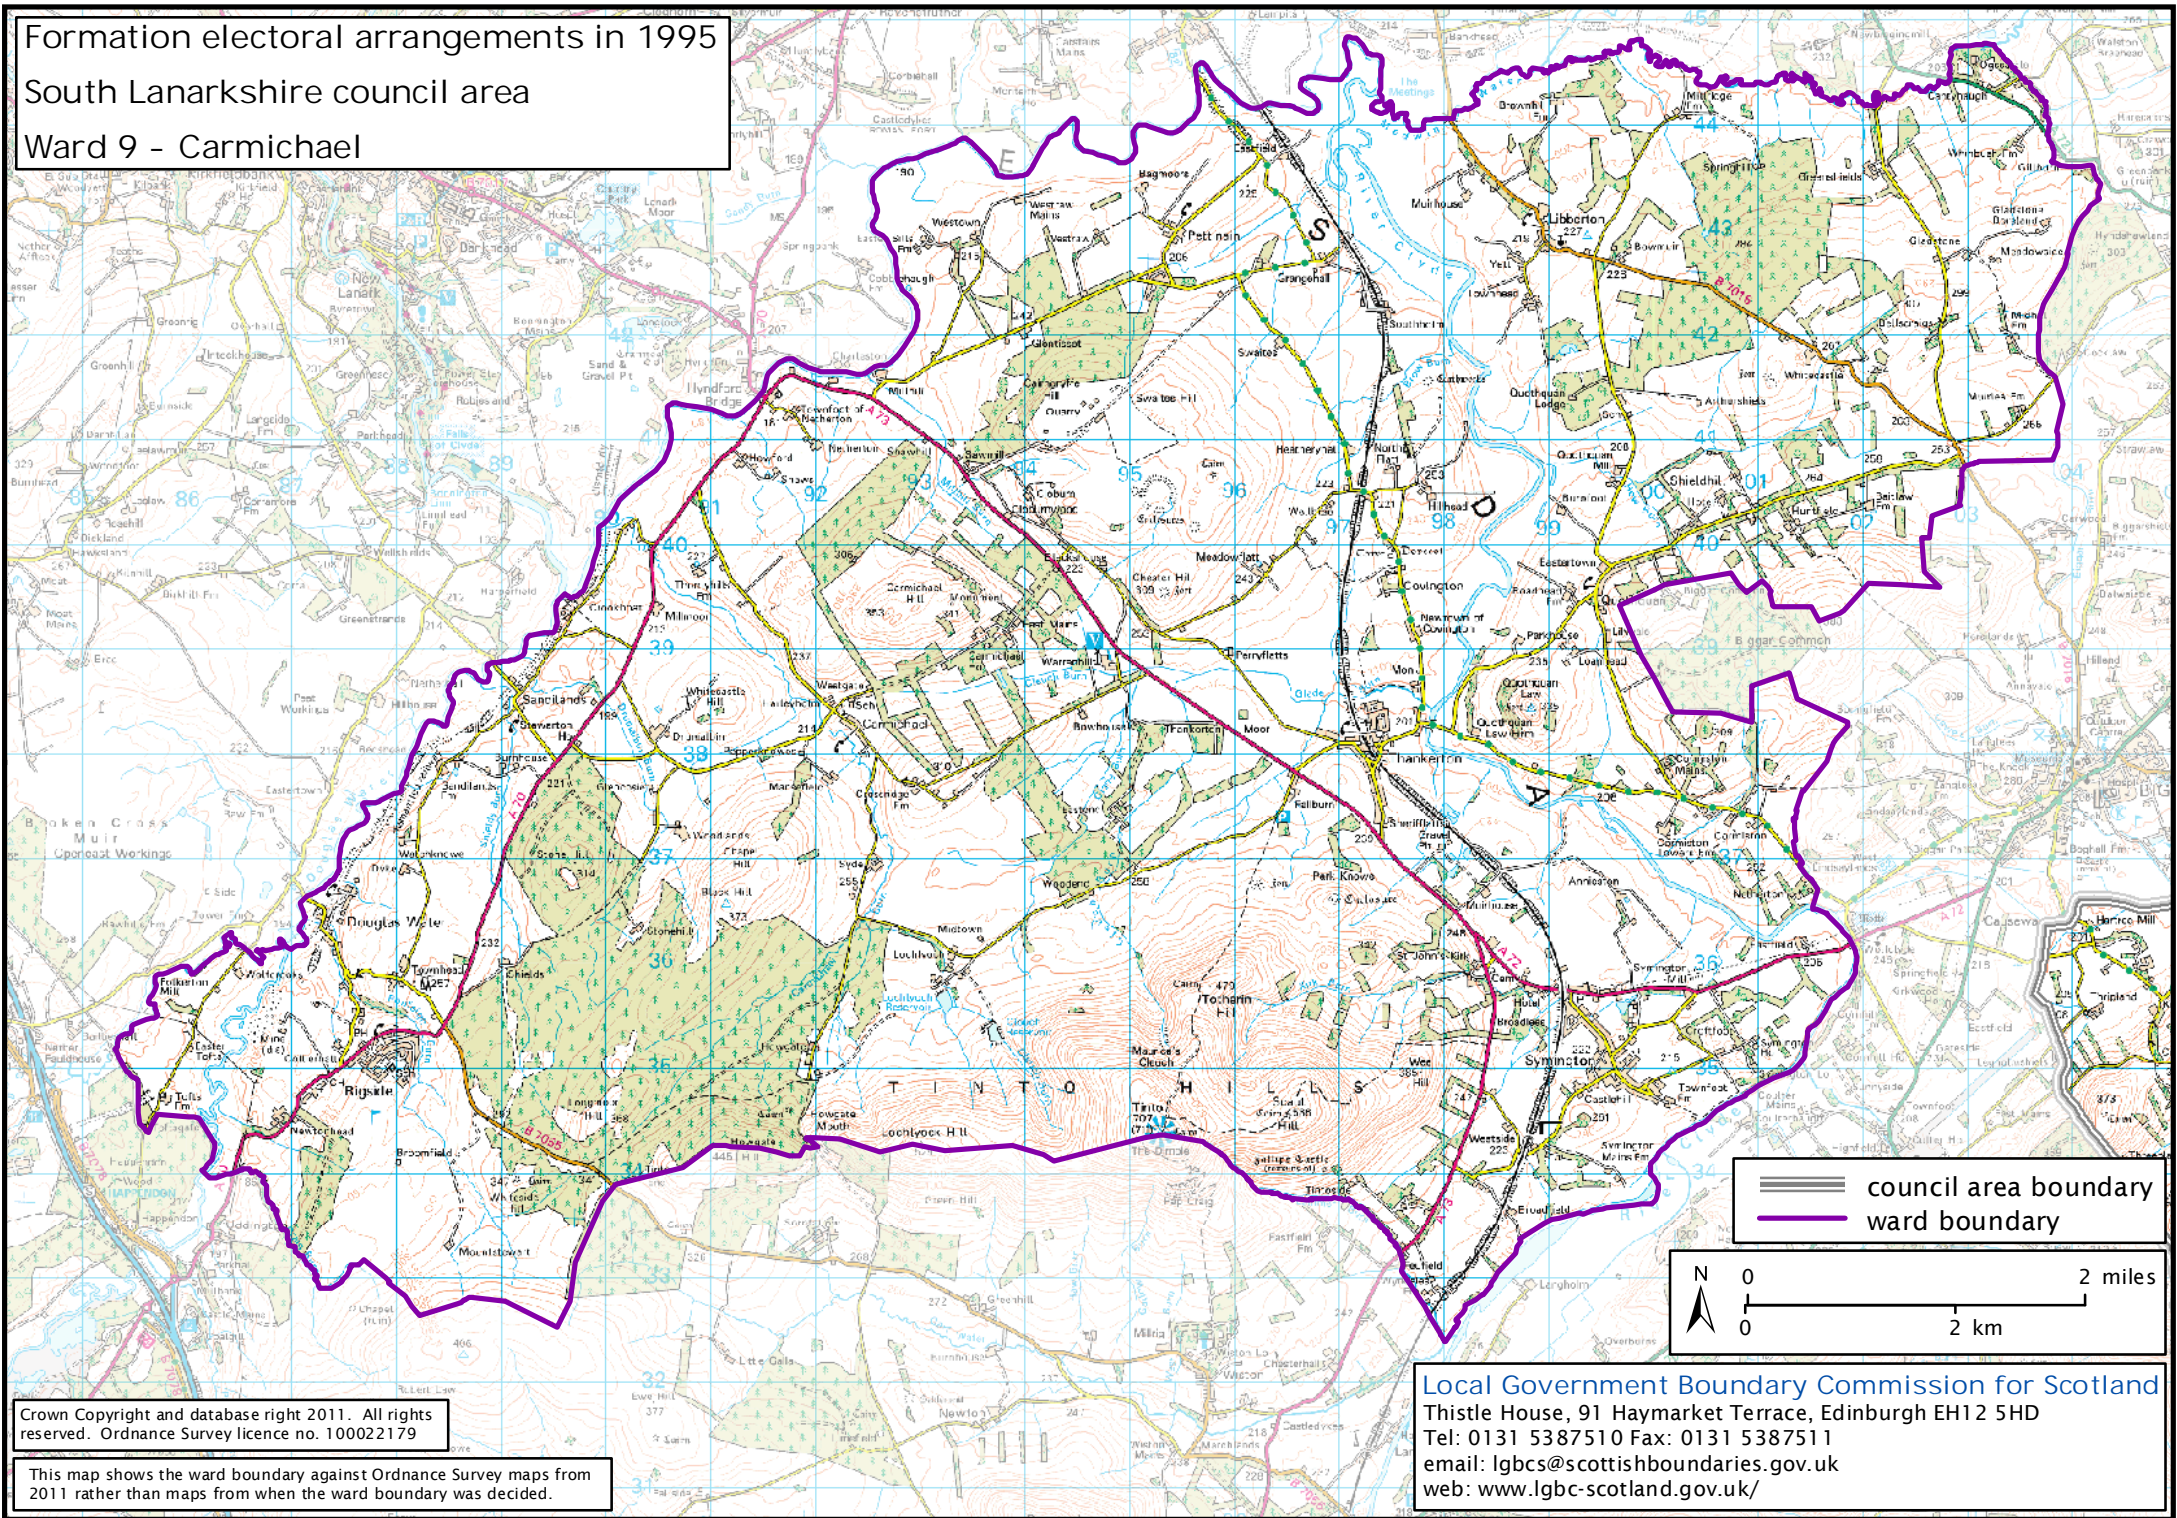

Formation electoral arrangements in 1995

South Lanarkshire council area

Ward 9 - Carmichael

Crown Copyright and database right 2011. All rights reserved. Ordnance Survey licence no. 100021279

This map shows the ward boundary against Ordnance Survey maps from 2011 rather than maps from when the ward boundary was decided.