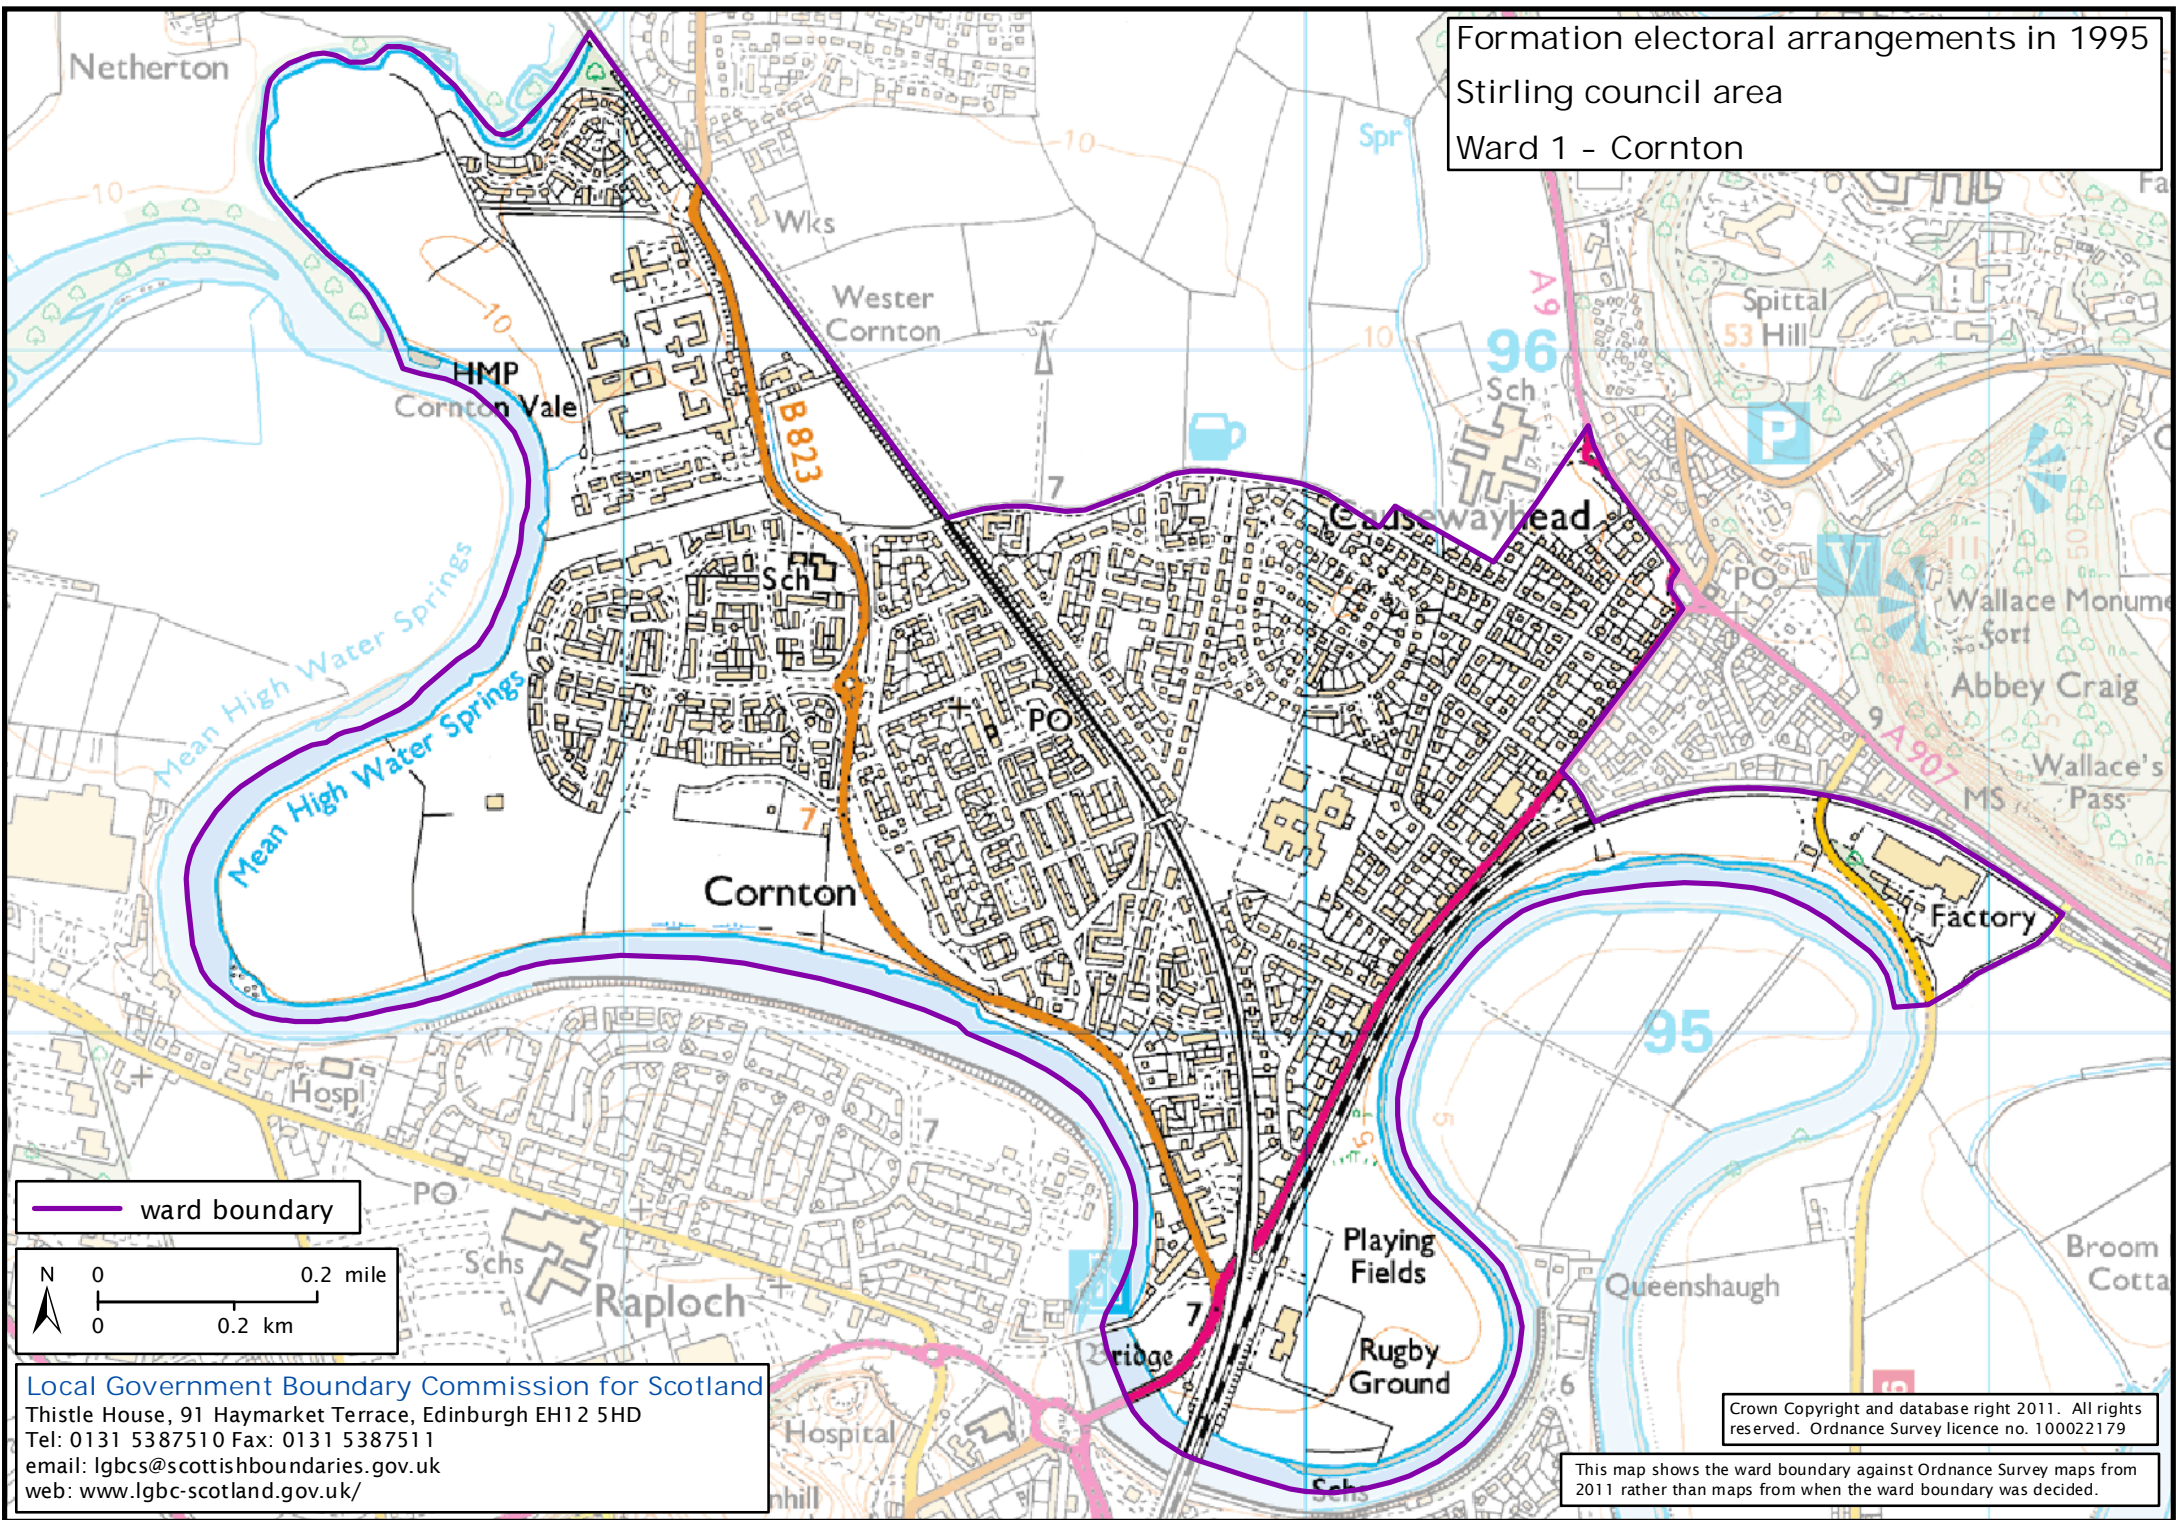

Formation electoral arrangements in 1995  
Stirling council area  
Ward 1 - Cornton

— ward boundary

Local Government Boundary Commission for Scotland  
Thistle House, 91 Haymarket Terrace, Edinburgh EH12 5HD  
Tel: 0131 5387510 Fax: 0131 5387511  
email: lgbc@scottishboundaries.gov.uk  
web: www.lgbc-scotland.gov.uk/

Crown Copyright and database right 2011. All rights reserved. Ordnance Survey licence no. 100022179

This map shows the ward boundary against Ordnance Survey maps from 2011 rather than maps from when the ward boundary was decided.