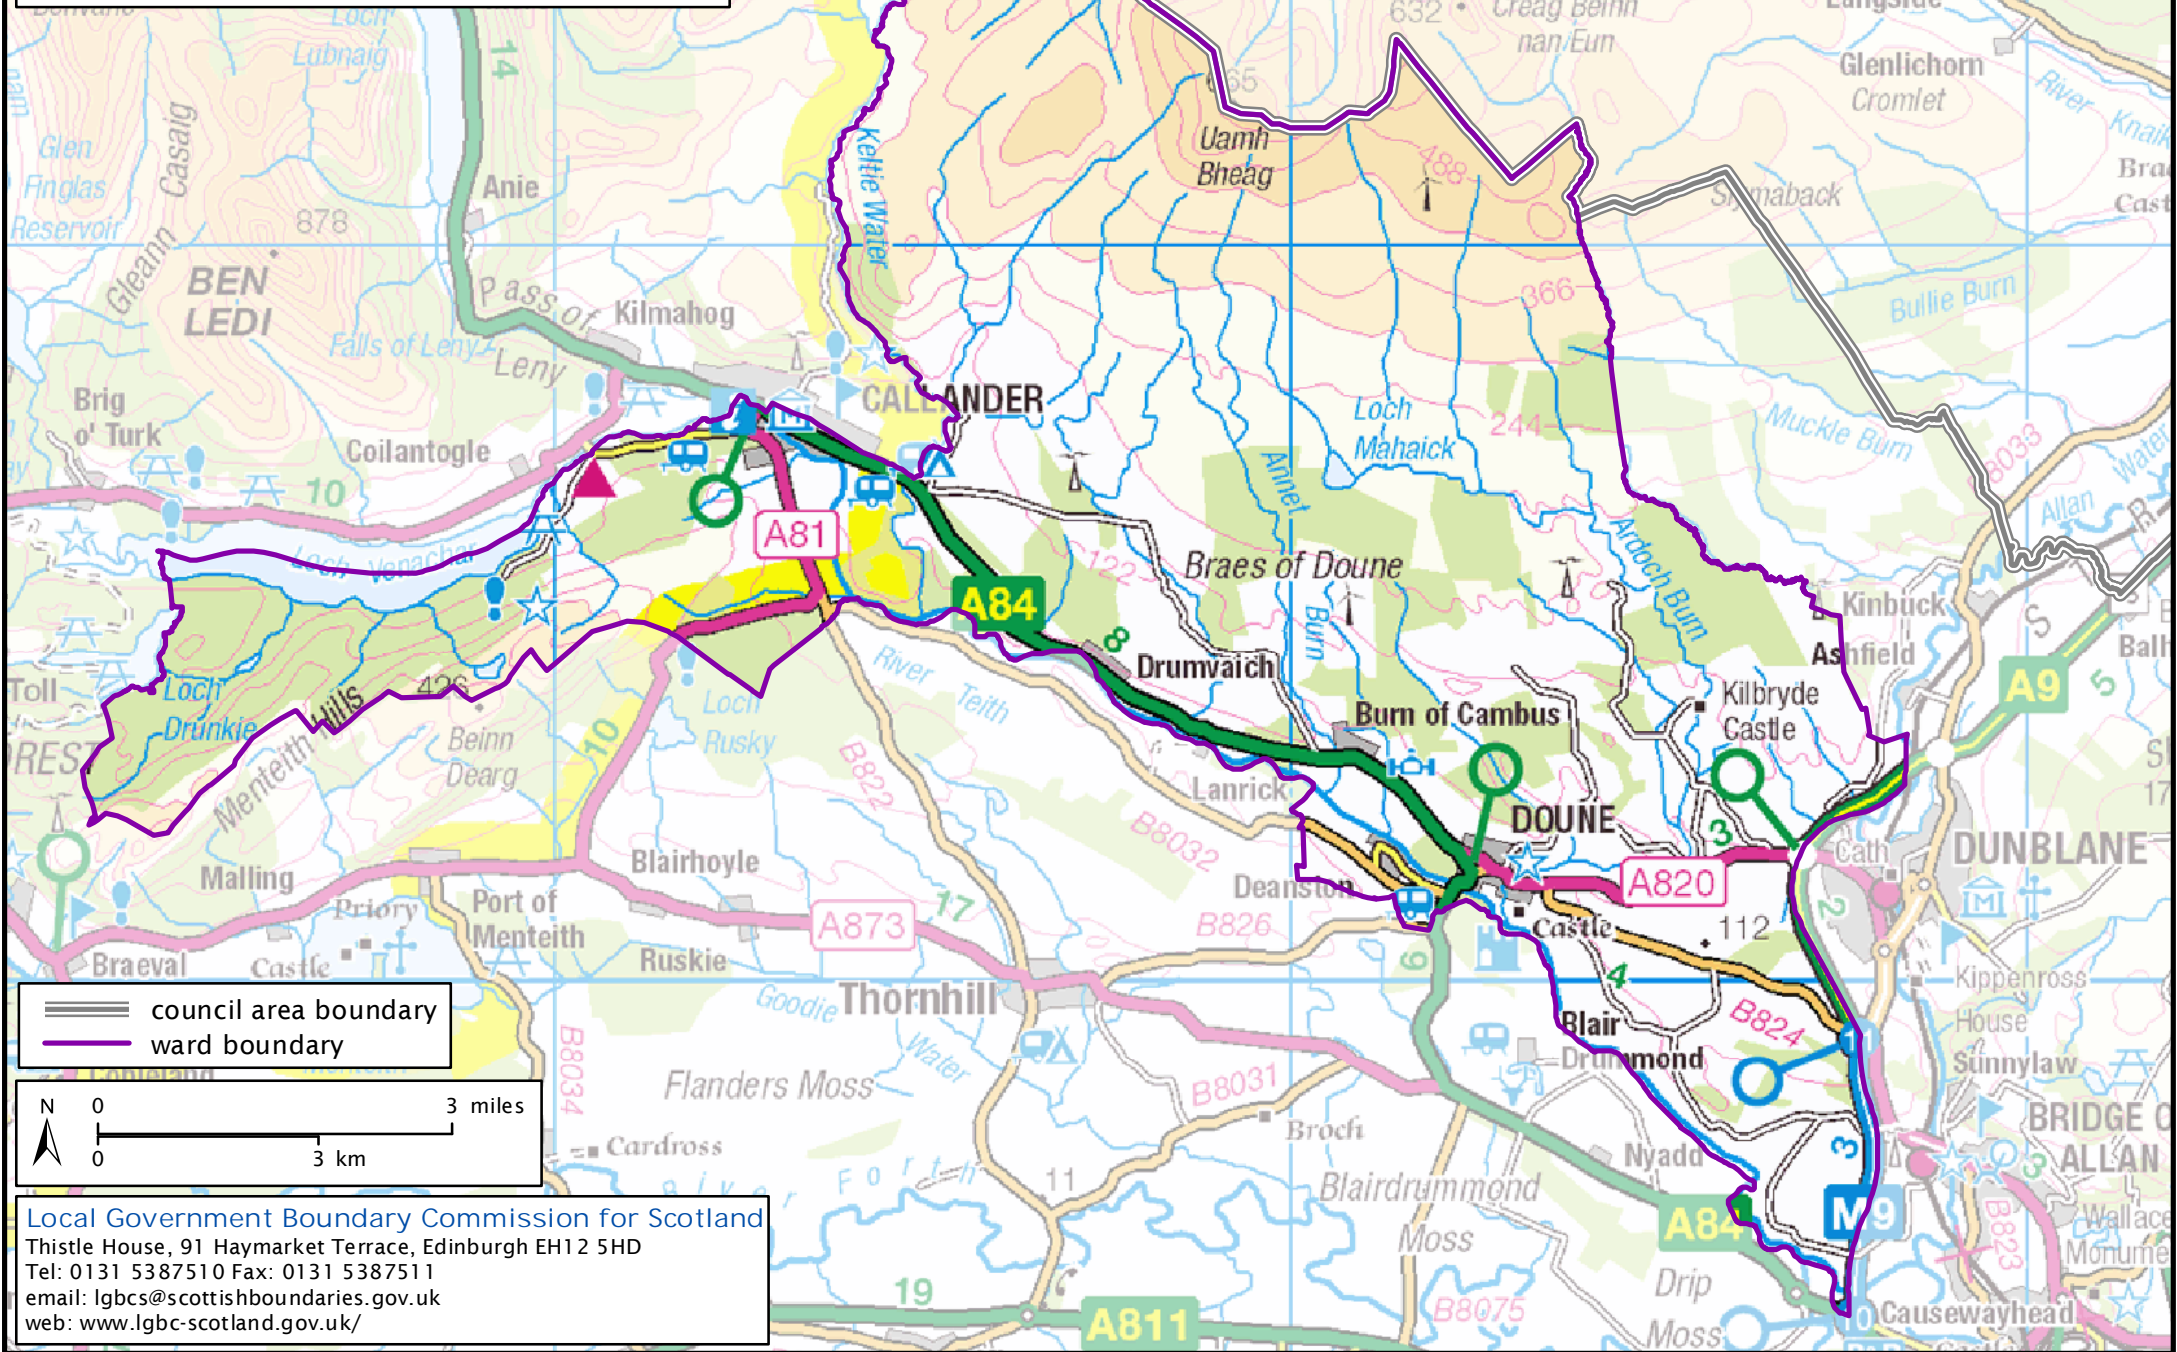

# Formation electoral arrangements in 1995

Stirling council area

Ward 10 - Queensland South

This map shows the ward boundary against Ordnance Survey maps from 2011 rather than maps from when the ward boundary was decided.

Crown Copyright and database right 2011. All rights reserved. Ordnance Survey licence no. 100022179

==== council area boundary  
—— ward boundary

Local Government Boundary Commission for Scotland  
Thistle House, 91 Haymarket Terrace, Edinburgh EH12 5HD  
Tel: 0131 5387510 Fax: 0131 5387511  
email: lgbc@scottishboundaries.gov.uk  
web: www.lgbc-scotland.gov.uk/