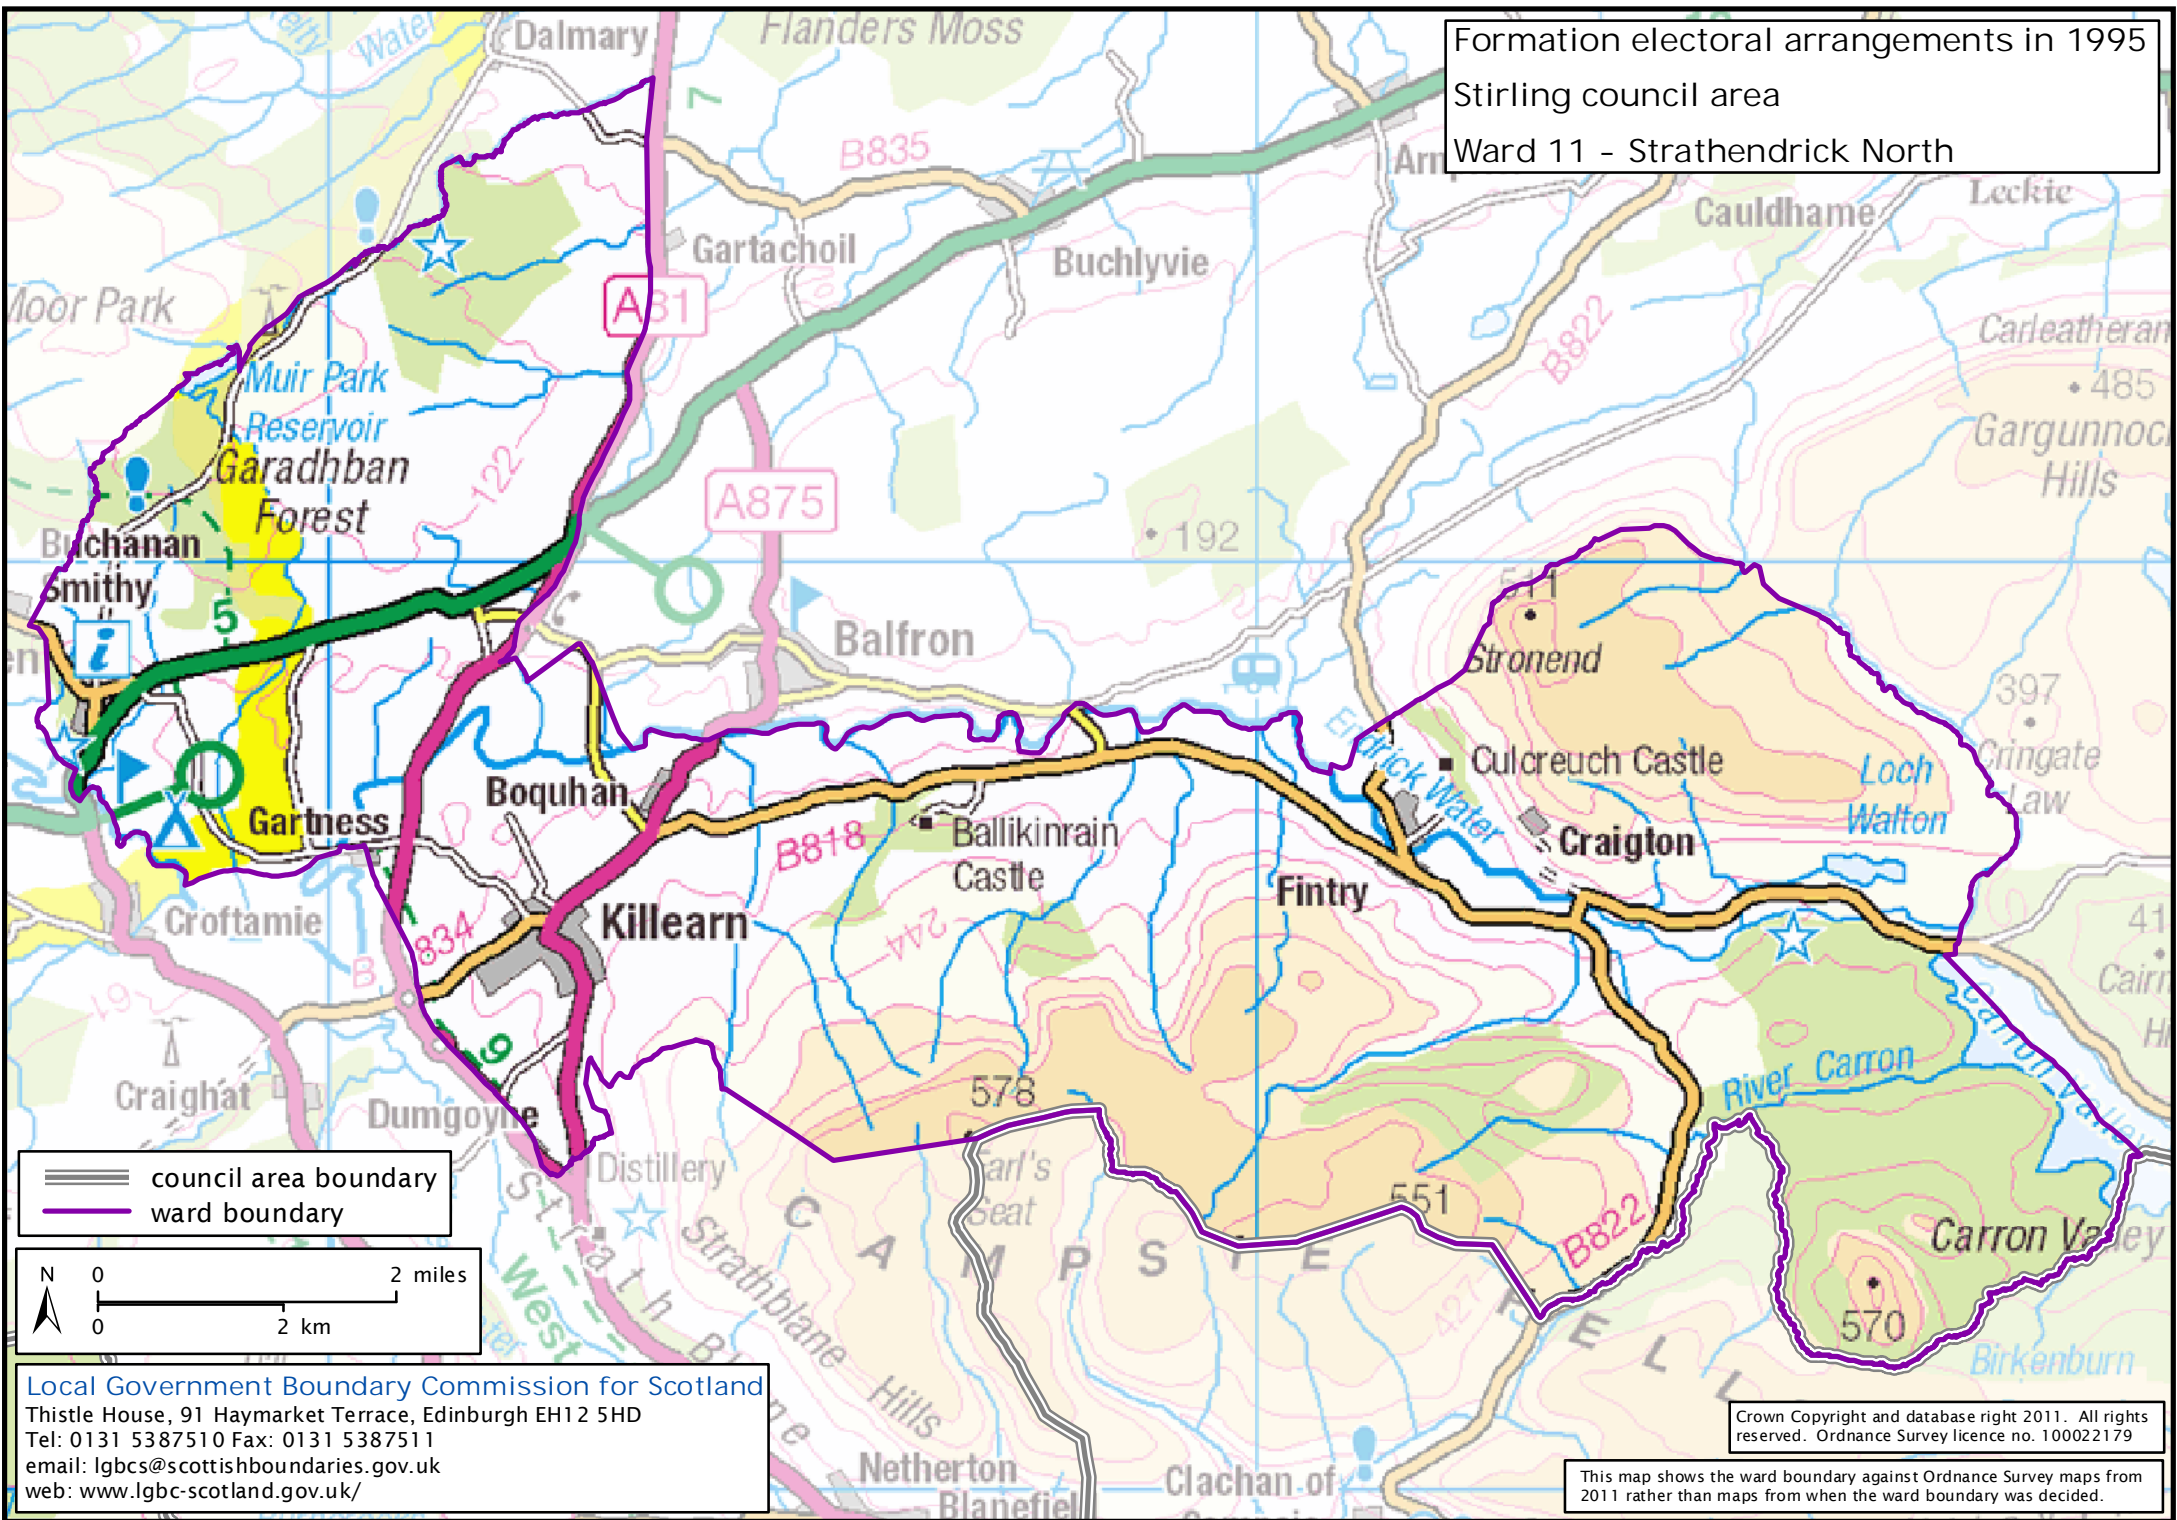

Formation electoral arrangements in 1995
Stirling council area
Ward 11 - Strathendrick North

==== council area boundary
—— ward boundary

N
0 2 miles
0 2 km

Local Government Boundary Commission for Scotland
Thistle House, 91 Haymarket Terrace, Edinburgh EH12 5HD
Tel: 0131 5387510 Fax: 0131 5387511
email: lgbc@scottishboundaries.gov.uk
web: www.lgbc-scotland.gov.uk/

Crown Copyright and database right 2011. All rights reserved. Ordnance Survey licence no. 10002179

This map shows the ward boundary against Ordnance Survey maps from 2011 rather than maps from when the ward boundary was decided.