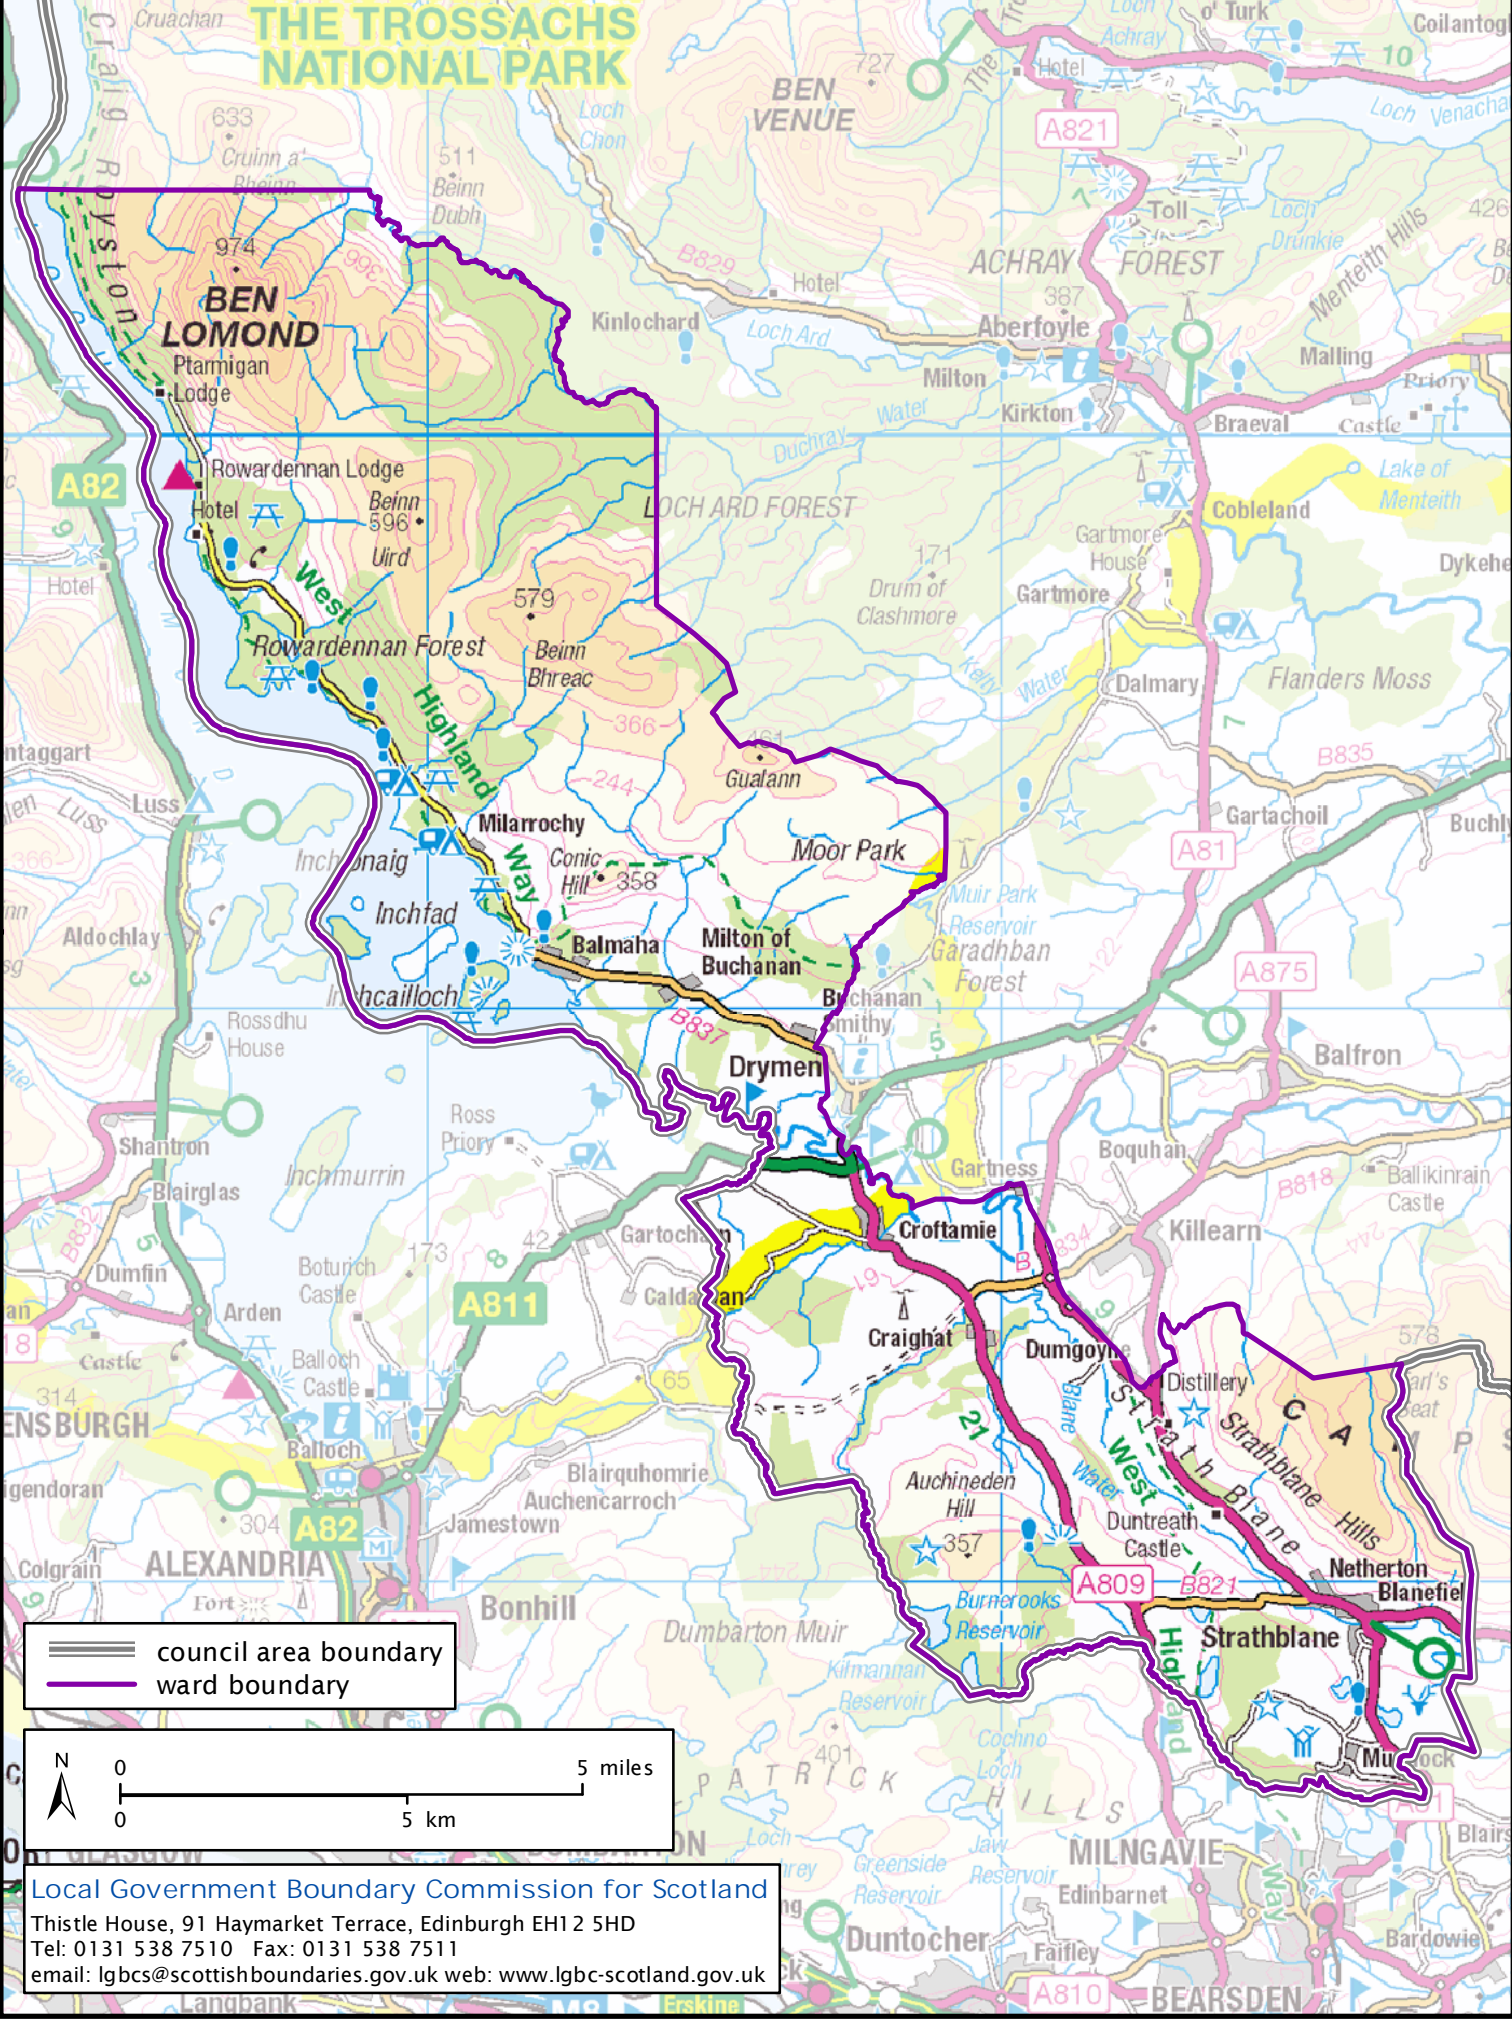

Formation electoral arrangements in 1995
 Stirling council area
 Ward 12 - Strathendrick South

This map shows the ward boundary against Ordnance Survey maps from 2011 rather than maps from when the ward boundary was decided.

Crown Copyright and database right 2011. All rights reserved. Ordnance Survey licence no. 100022179

council area boundary
 ward boundary

Local Government Boundary Commission for Scotland
 Thistle House, 91 Haymarket Terrace, Edinburgh EH1 2 5HD
 Tel: 0131 538 7510 Fax: 0131 538 7511
 email: lgbc@scottishboundaries.gov.uk web: www.lgbc-scotland.gov.uk