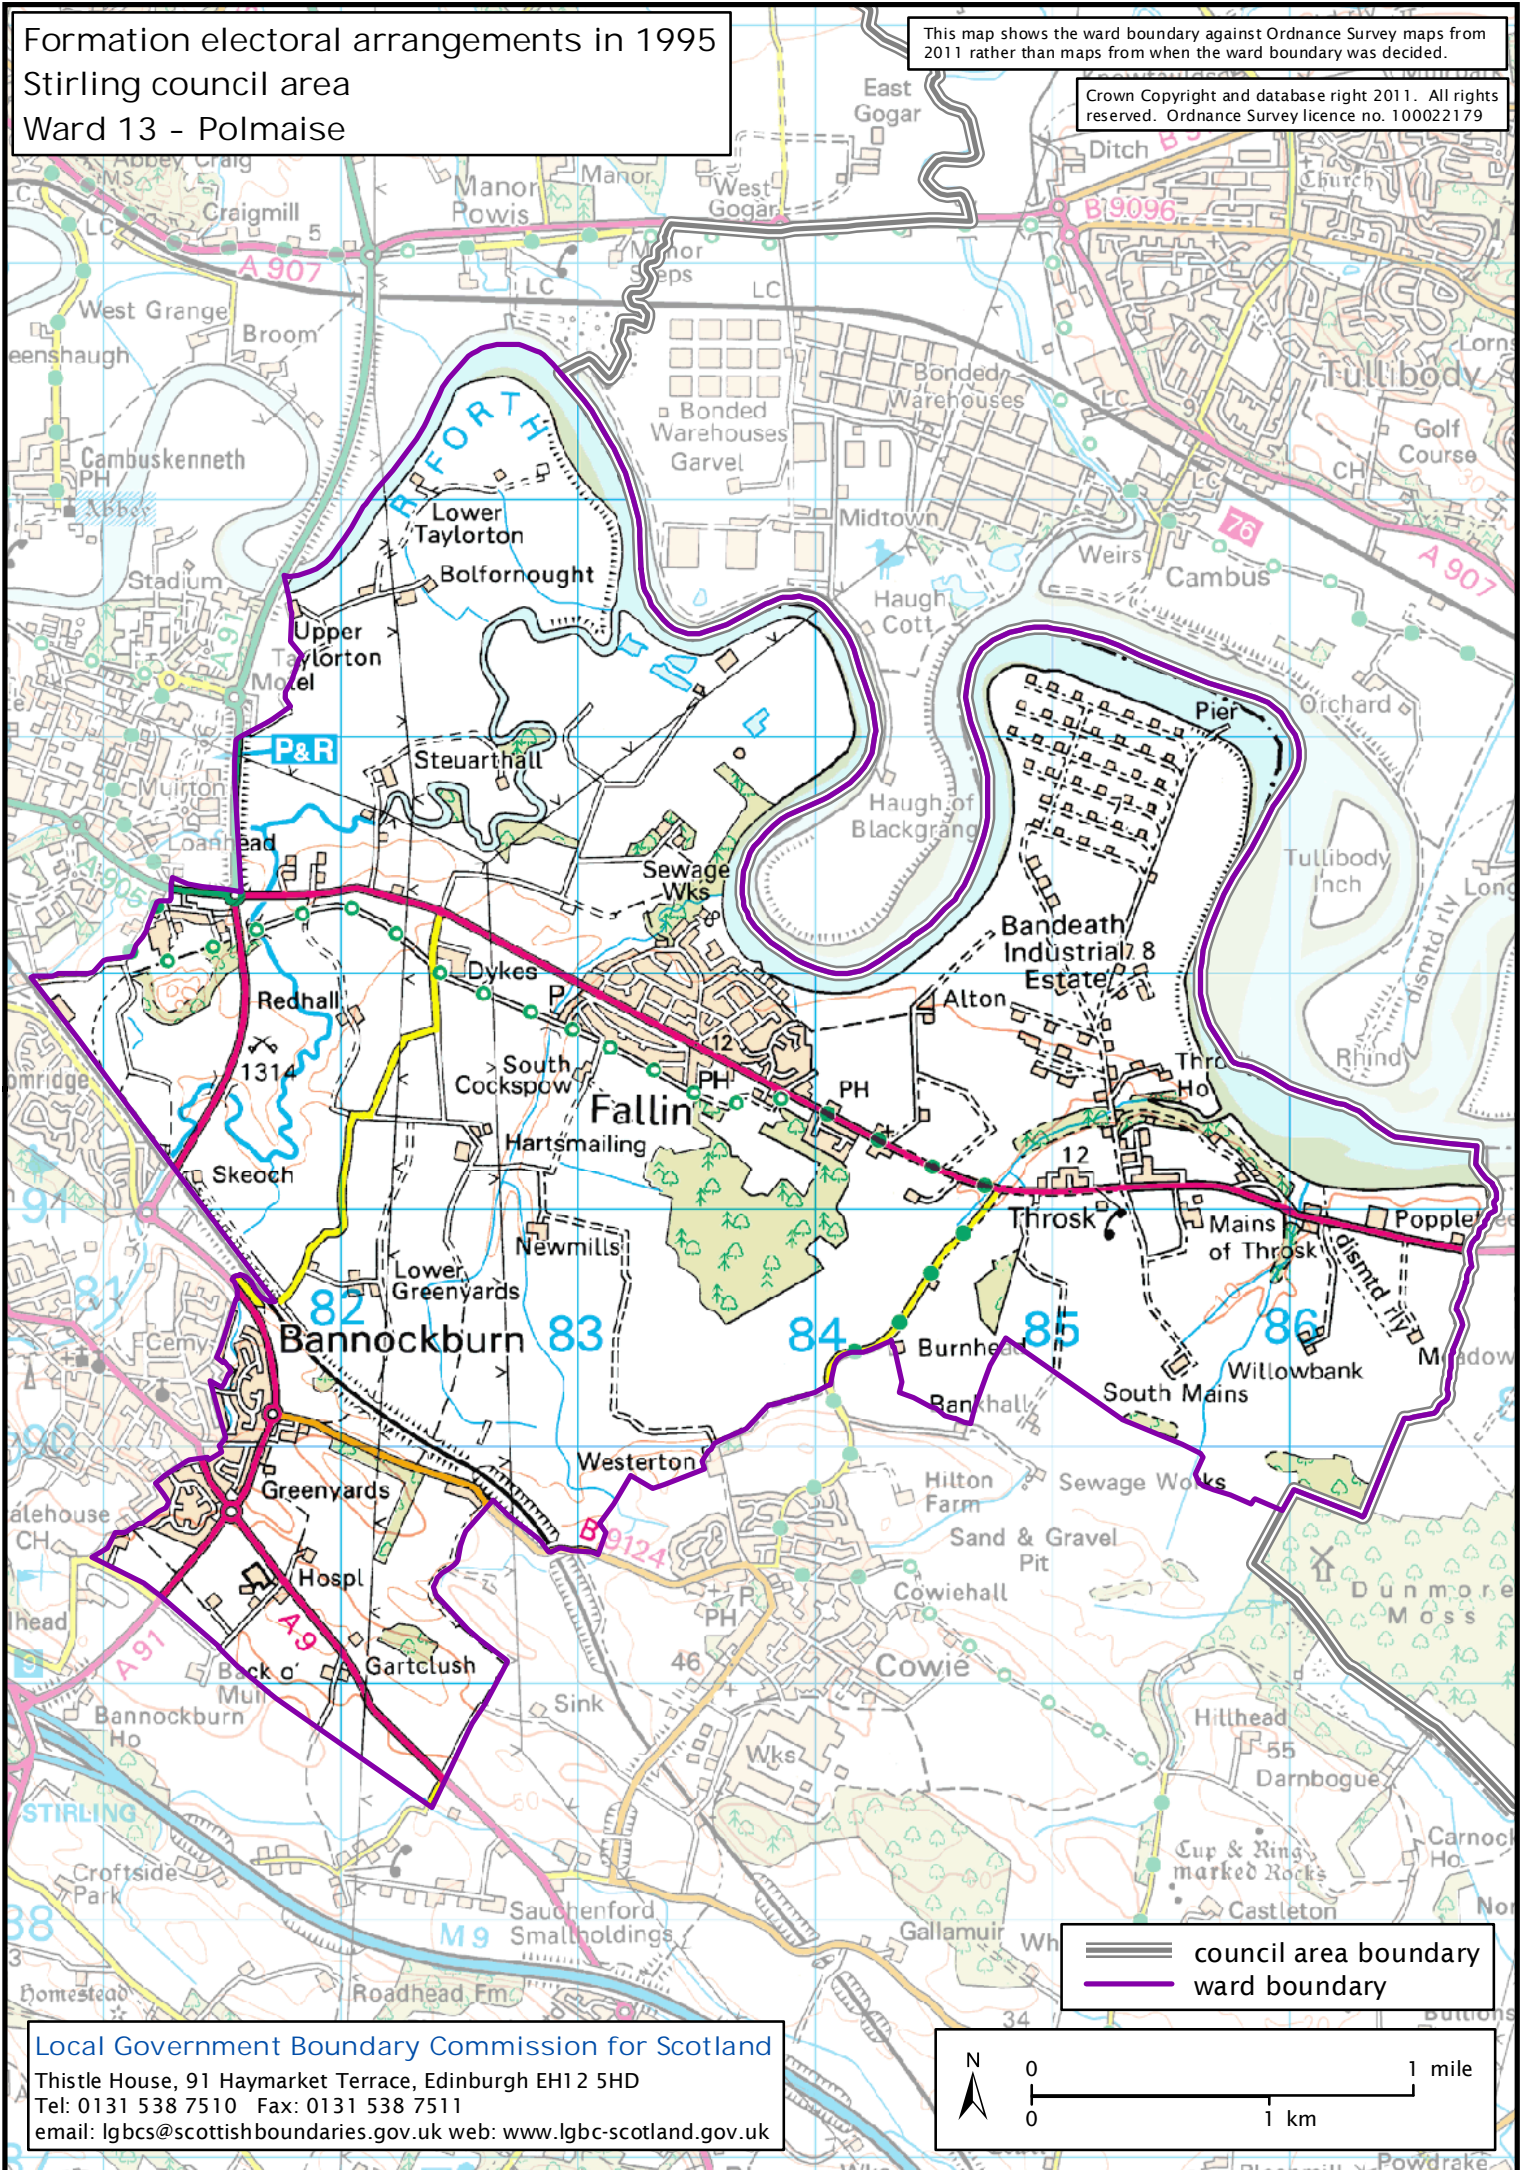

Formation electoral arrangements in 1995
 Stirling council area
 Ward 13 - Polmaise

This map shows the ward boundary against Ordnance Survey maps from 2011 rather than maps from when the ward boundary was decided.

Crown Copyright and database right 2011. All rights reserved. Ordnance Survey licence no. 100022179

Local Government Boundary Commission for Scotland
 Thistle House, 91 Haymarket Terrace, Edinburgh EH1 2 5HD
 Tel: 0131 538 7510 Fax: 0131 538 7511
 email: lgbc@scottishboundaries.gov.uk web: www.lgbc-scotland.gov.uk