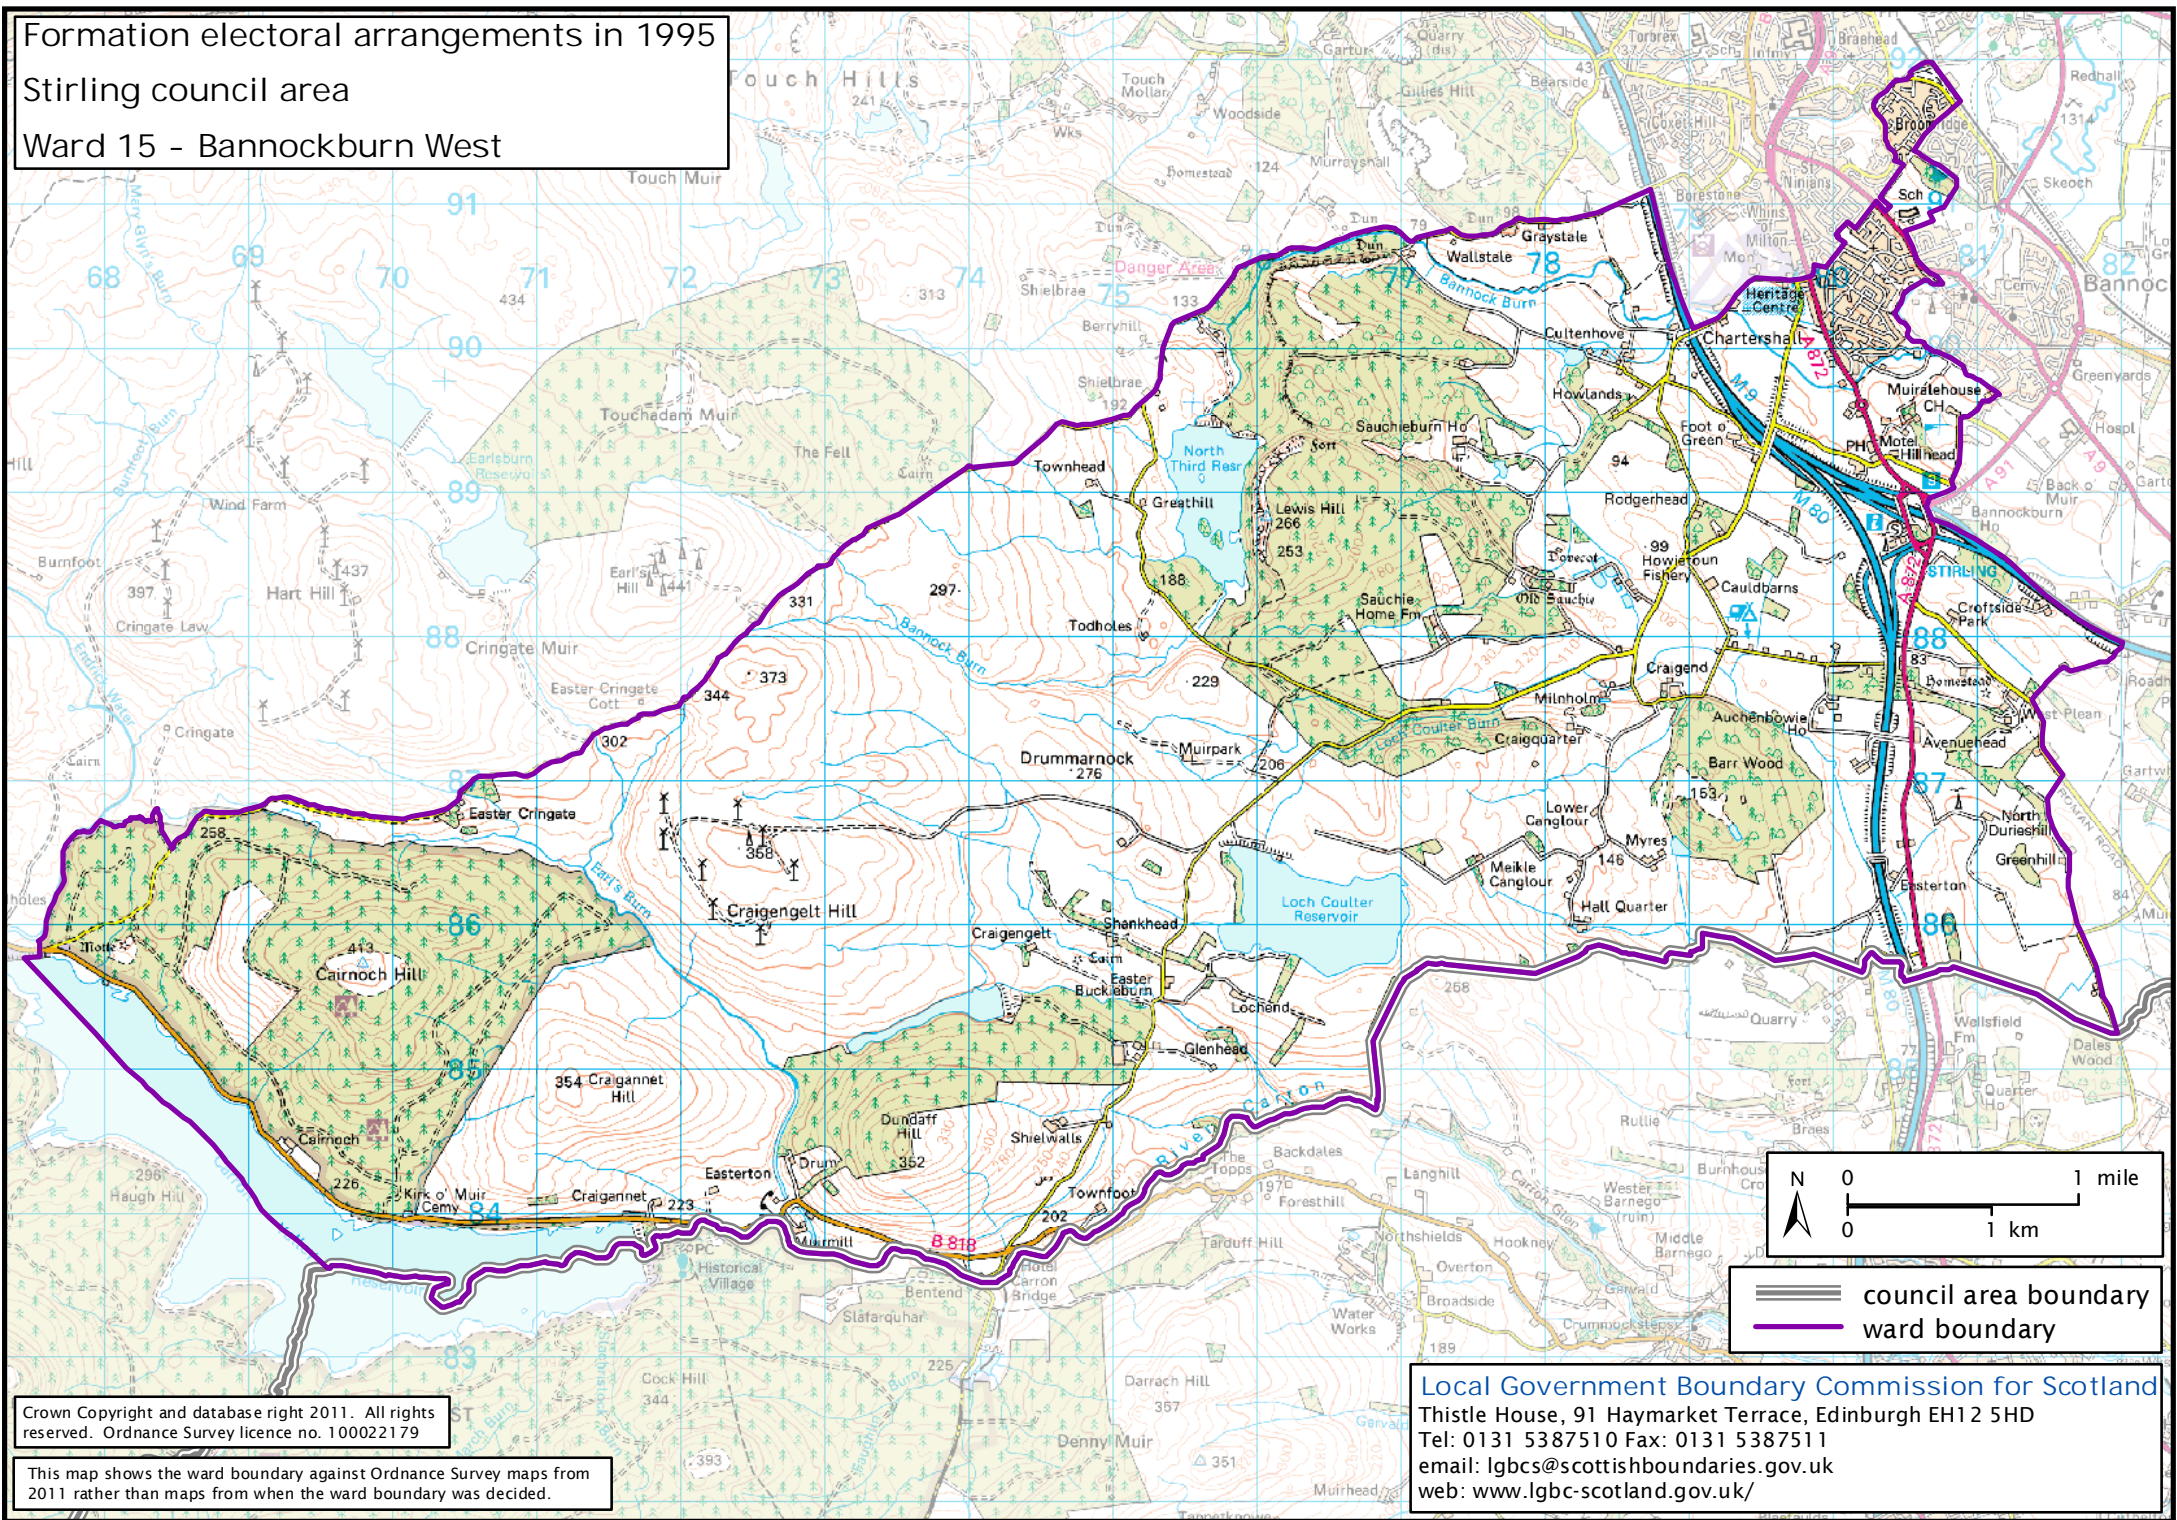

Formation electoral arrangements in 1995

Stirling council area

Ward 15 - Bannockburn West

Crown Copyright and database right 2011. All rights reserved. Ordnance Survey licence no. 100022179

This map shows the ward boundary against Ordnance Survey maps from 2011 rather than maps from when the ward boundary was decided.