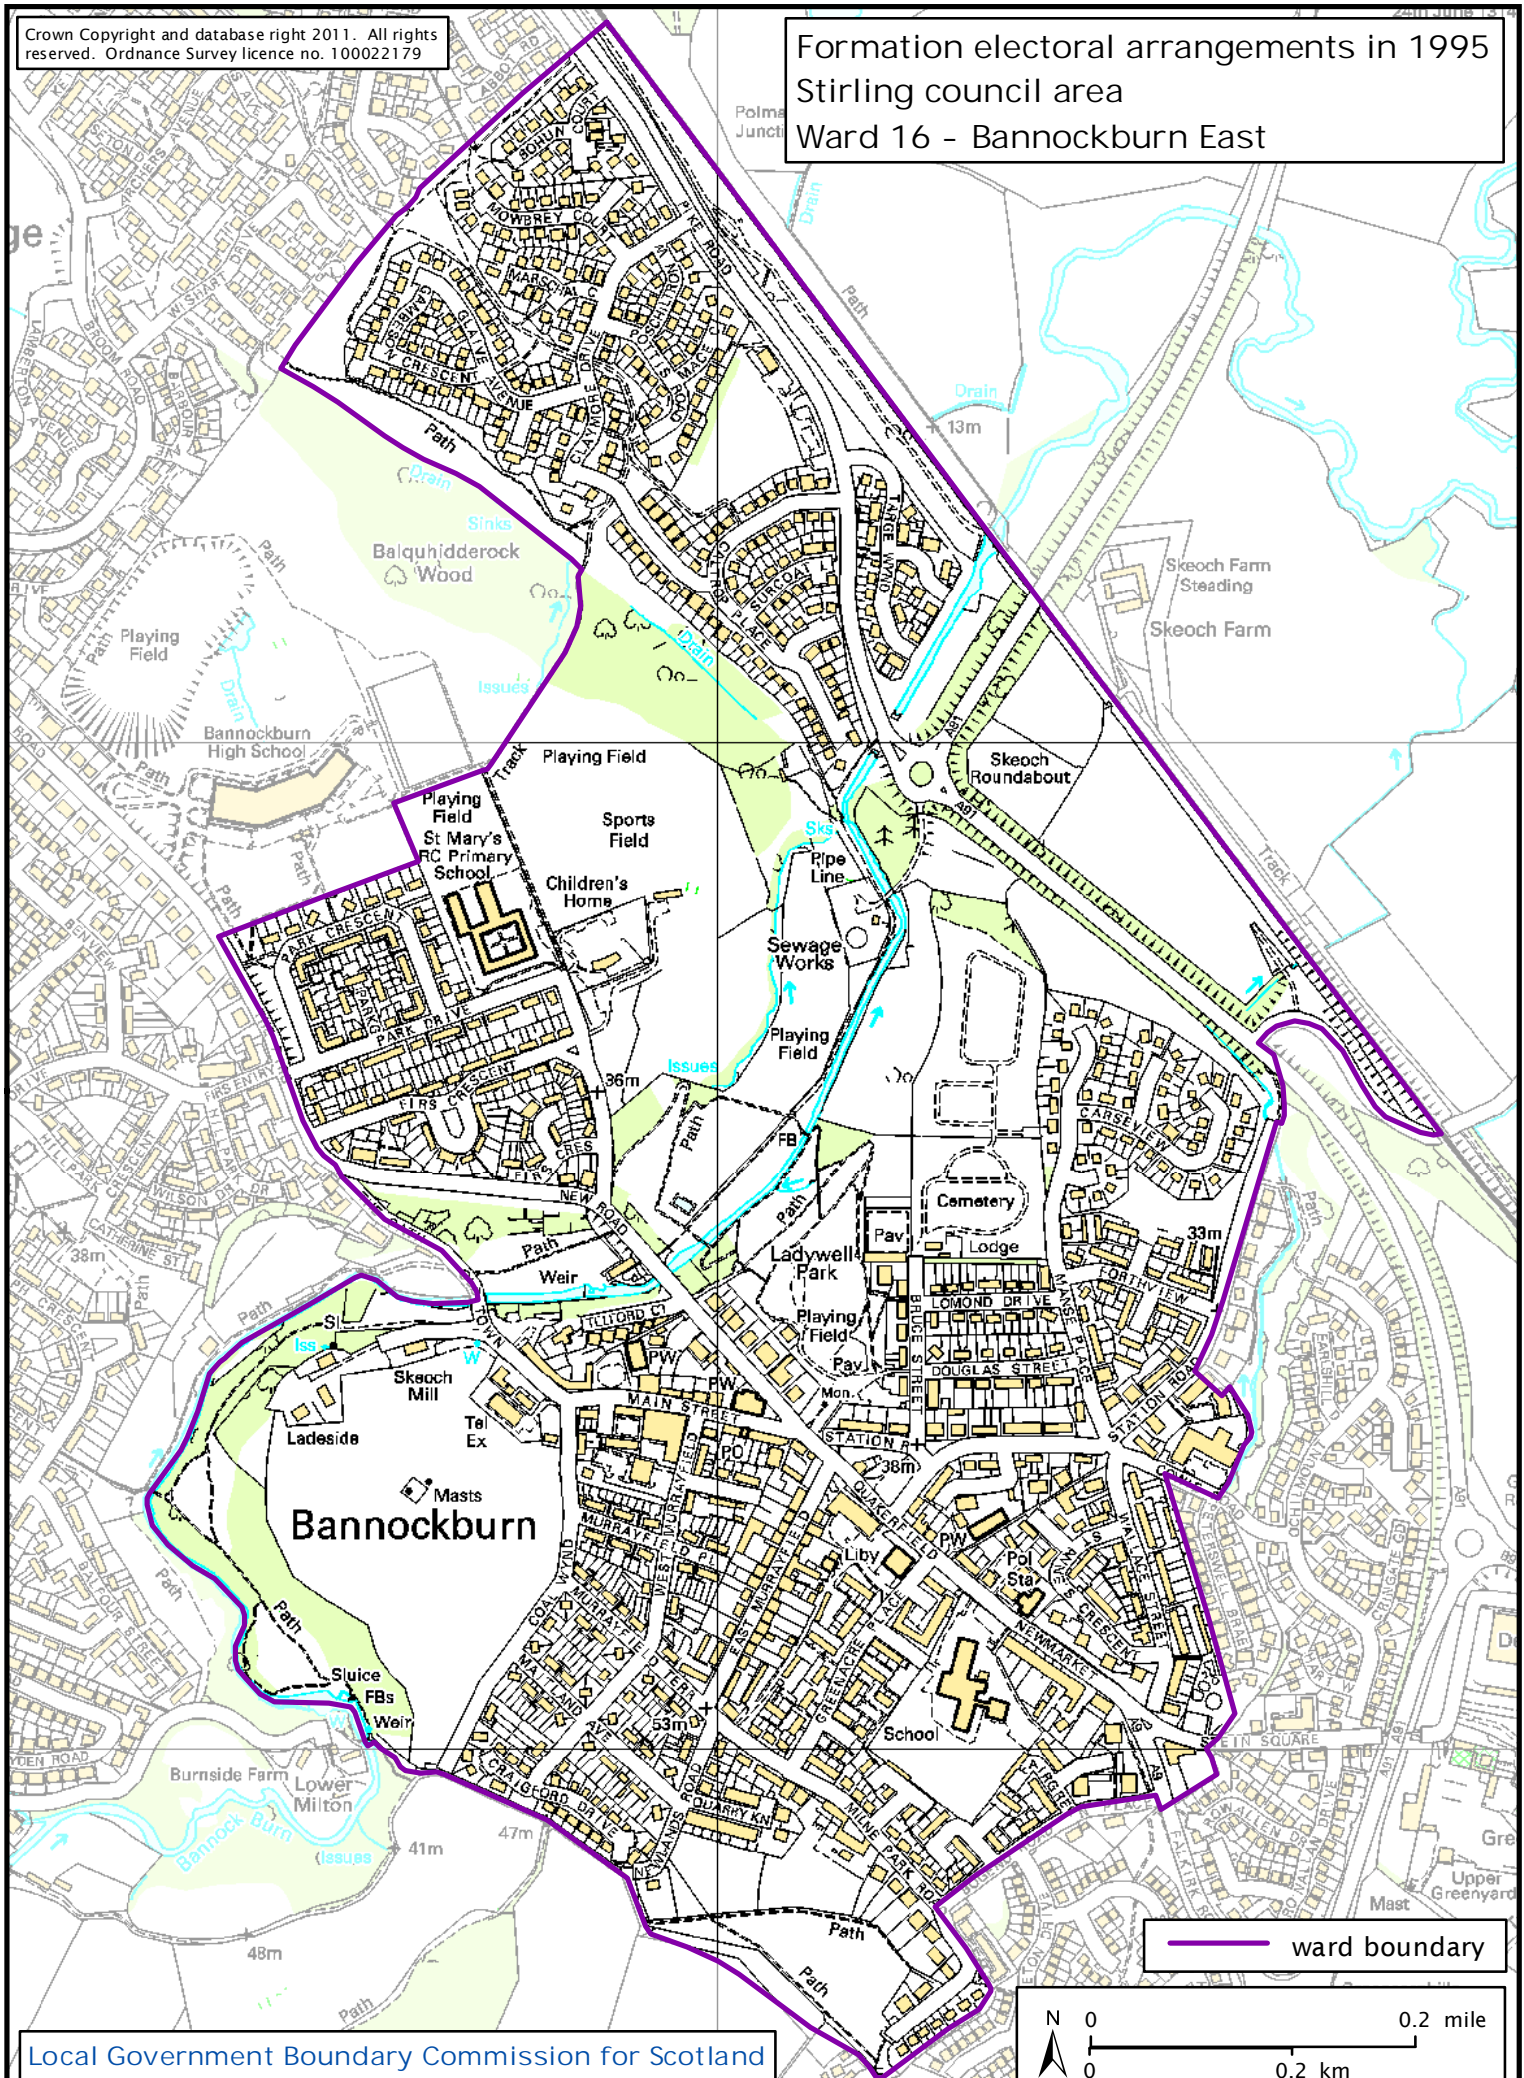

Formation electoral arrangements in 1995  
Stirling council area  
Ward 16 - Bannockburn East

Local Government Boundary Commission for Scotland  
Thistle House, 91 Haymarket Terrace, Edinburgh EH1 2 5HD  
Tel: 0131 538 7510 Fax: 0131 538 7511  
email: [lgbc@scottishboundaries.gov.uk](mailto:lgbc@scottishboundaries.gov.uk) web: [www.lgbc-scotland.gov.uk](http://www.lgbc-scotland.gov.uk)

This map shows the ward boundary against Ordnance Survey maps from 2011 rather than maps from when the ward boundary was decided.