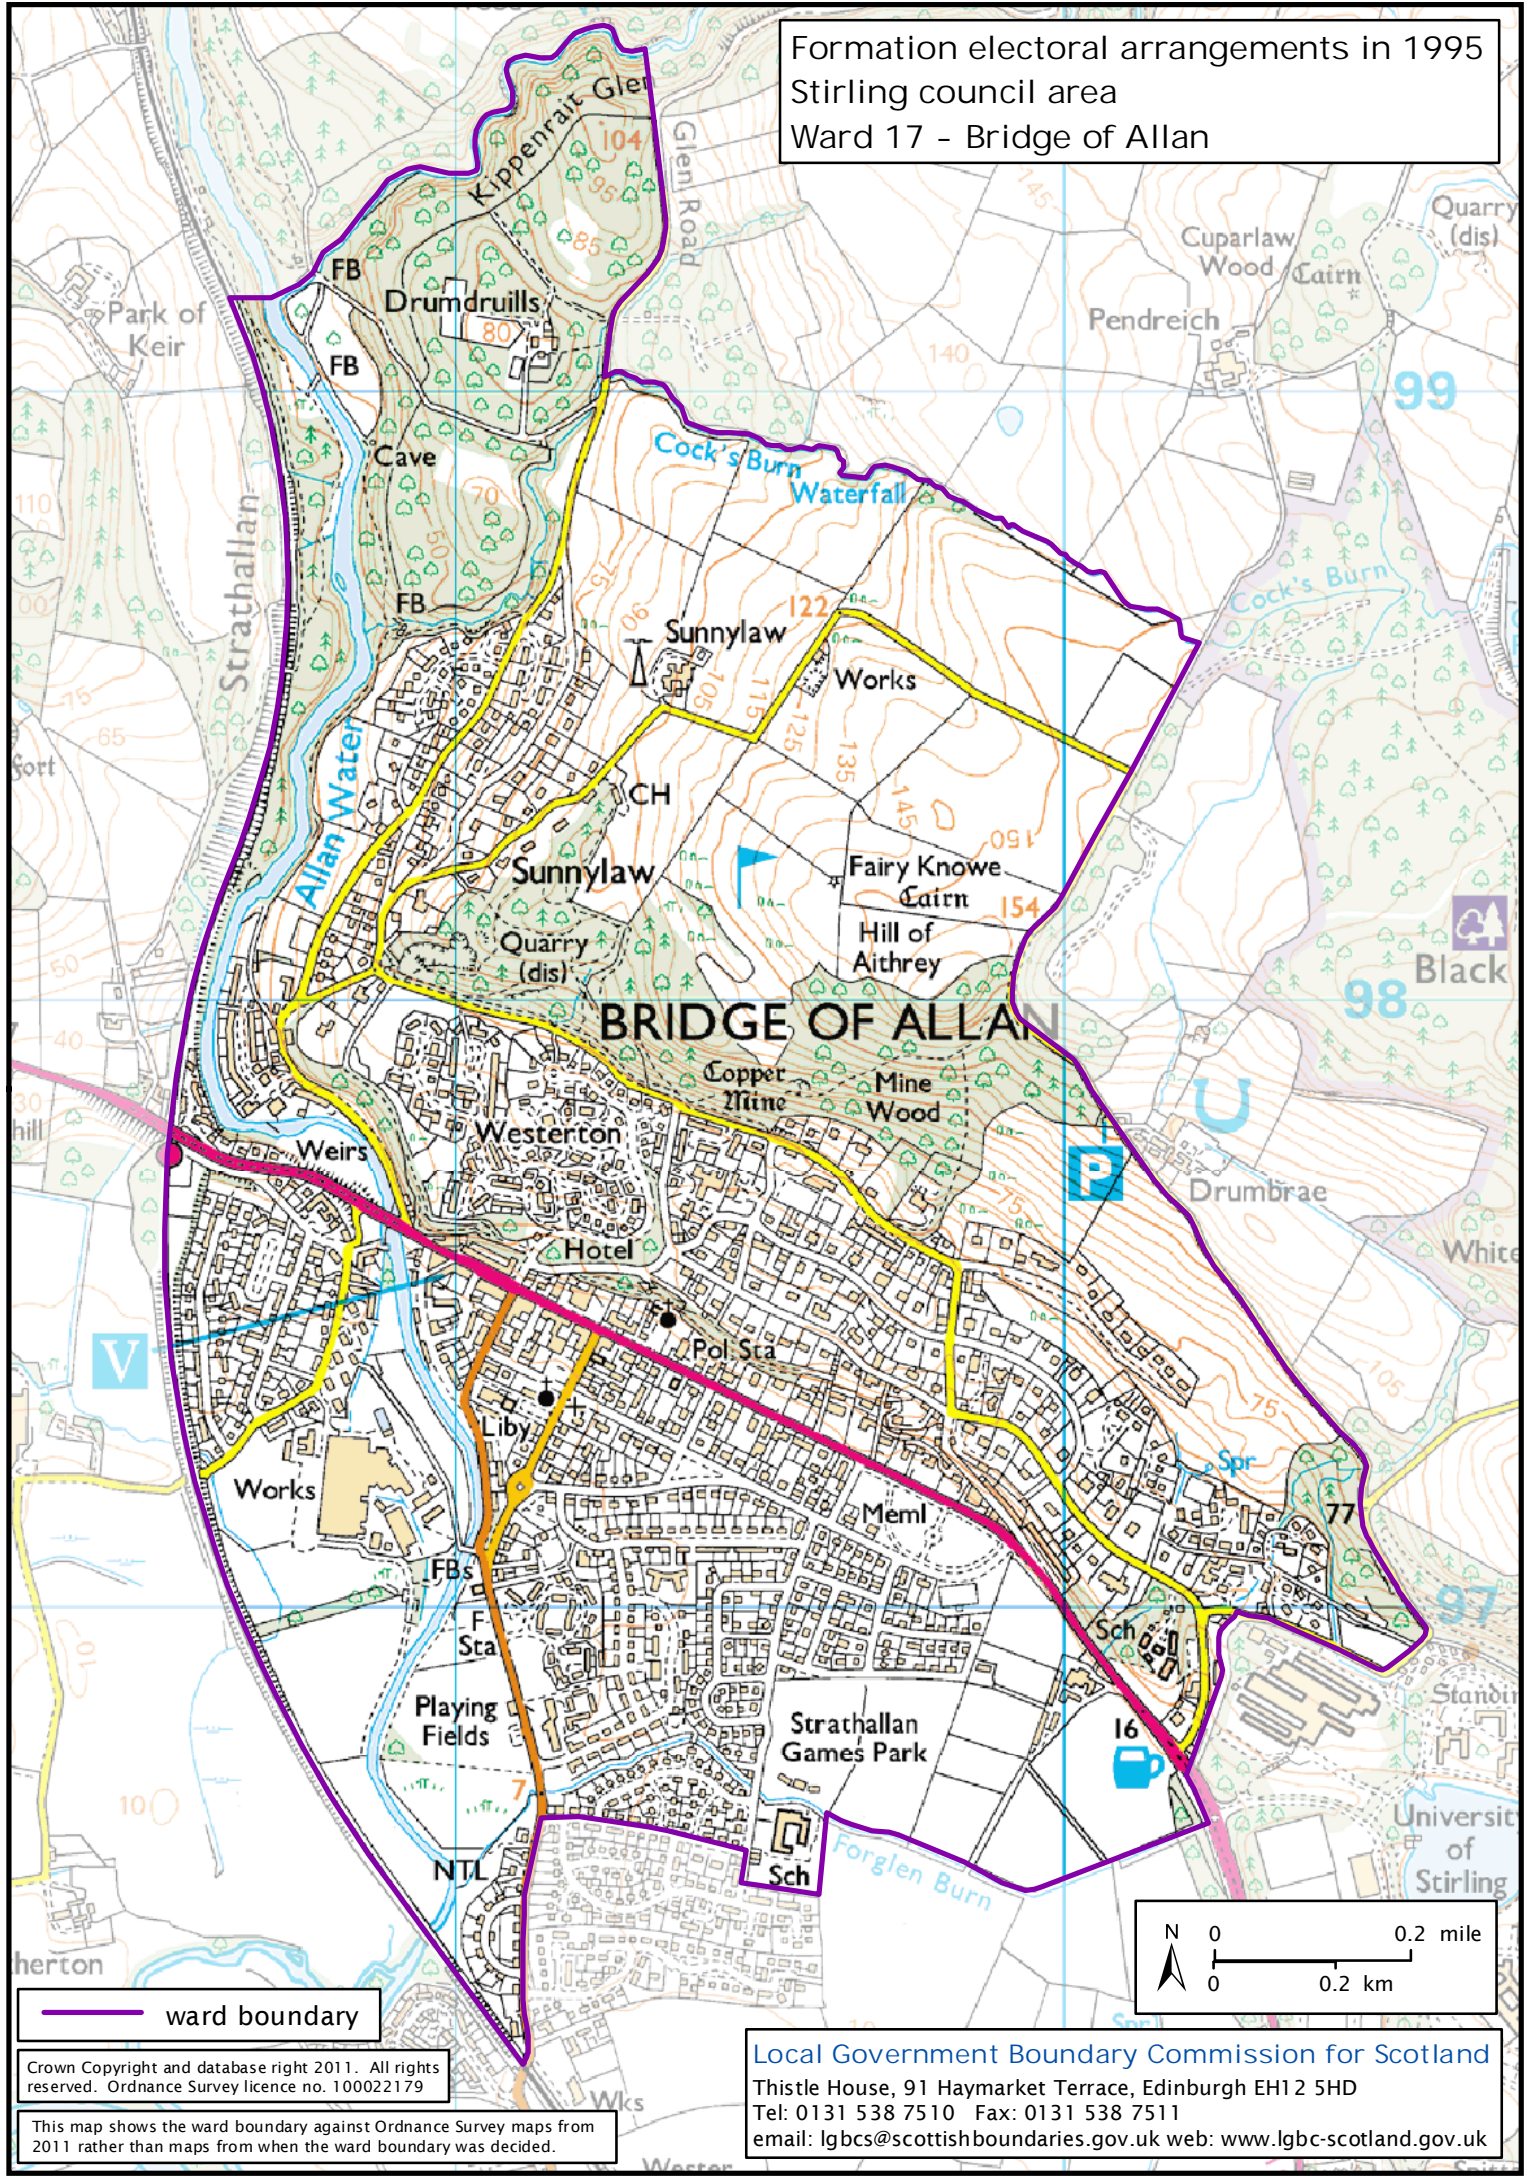

Formation electoral arrangements in 1995
 Stirling council area
 Ward 17 - Bridge of Allan

— ward boundary

Crown Copyright and database right 2011. All rights reserved. Ordnance Survey licence no. 100022179

This map shows the ward boundary against Ordnance Survey maps from 2011 rather than maps from when the ward boundary was decided.

Local Government Boundary Commission for Scotland
 Thistle House, 91 Haymarket Terrace, Edinburgh EH12 5HD
 Tel: 0131 538 7510 Fax: 0131 538 7511
 email: lgbc@scottishboundaries.gov.uk web: www.lgbc-scotland.gov.uk