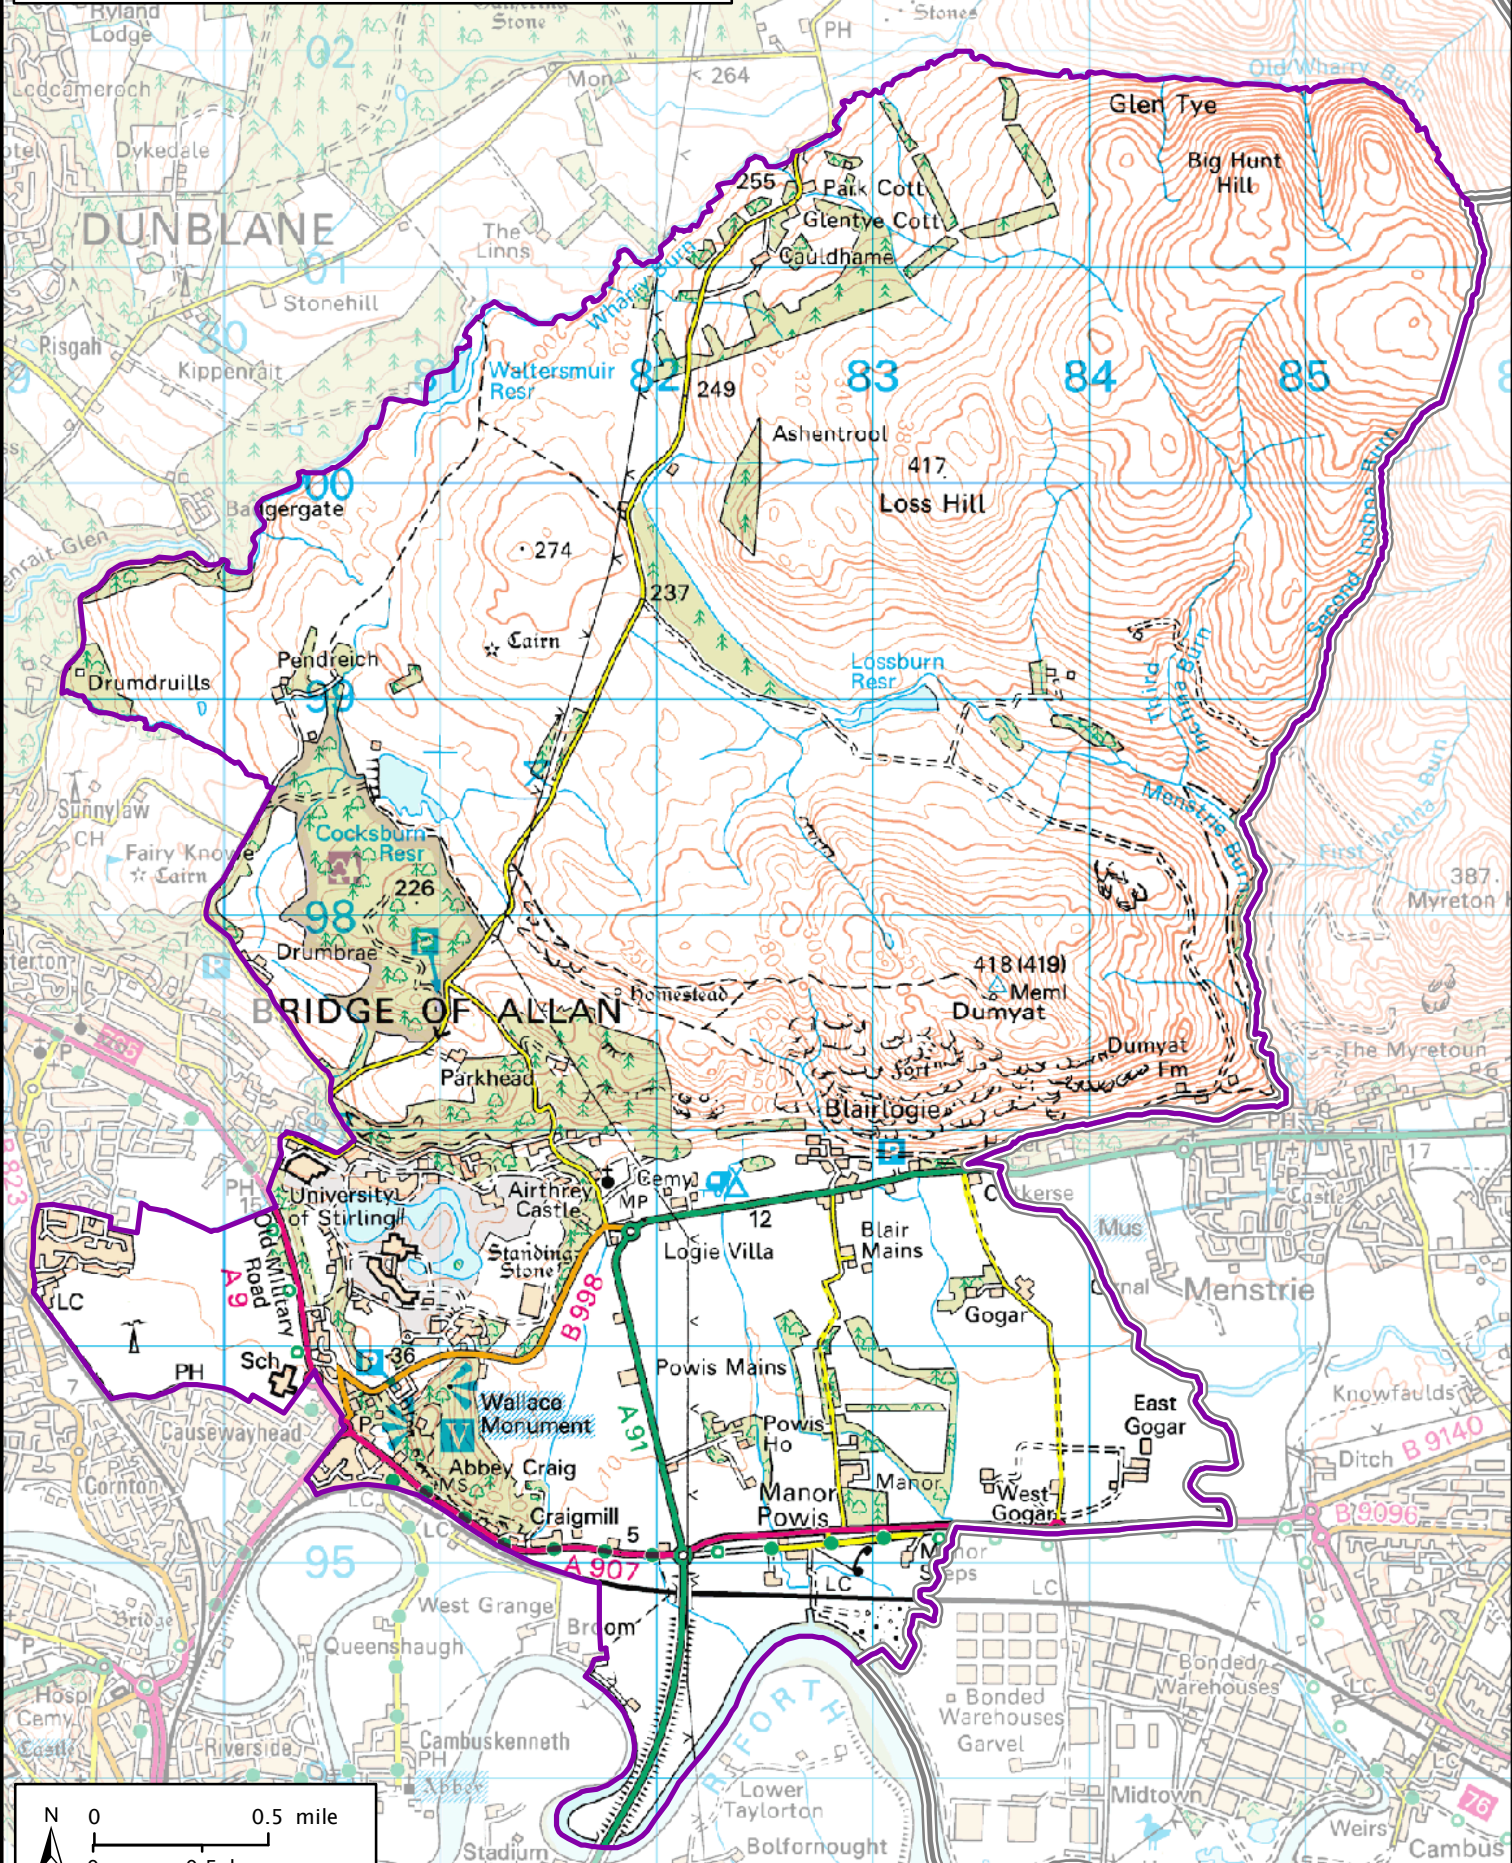

Formation electoral arrangements in 1995

Stirling council area

Ward 18 - Logie

This map shows the ward boundary against Ordnance Survey maps from 2011 rather than maps from when the ward boundary was decided.

Crown Copyright and database right 2011. All rights reserved. Ordnance Survey licence no. 100022179

==== council area boundary
———— ward boundary

Local Government Boundary Commission for Scotland
Thistle House, 91 Haymarket Terrace, Edinburgh EH12 5HD
Tel: 0131 538 7510 Fax: 0131 538 7511
email: lgbc@scottishboundaries.gov.uk web: www.lgbc-scotland.gov.uk