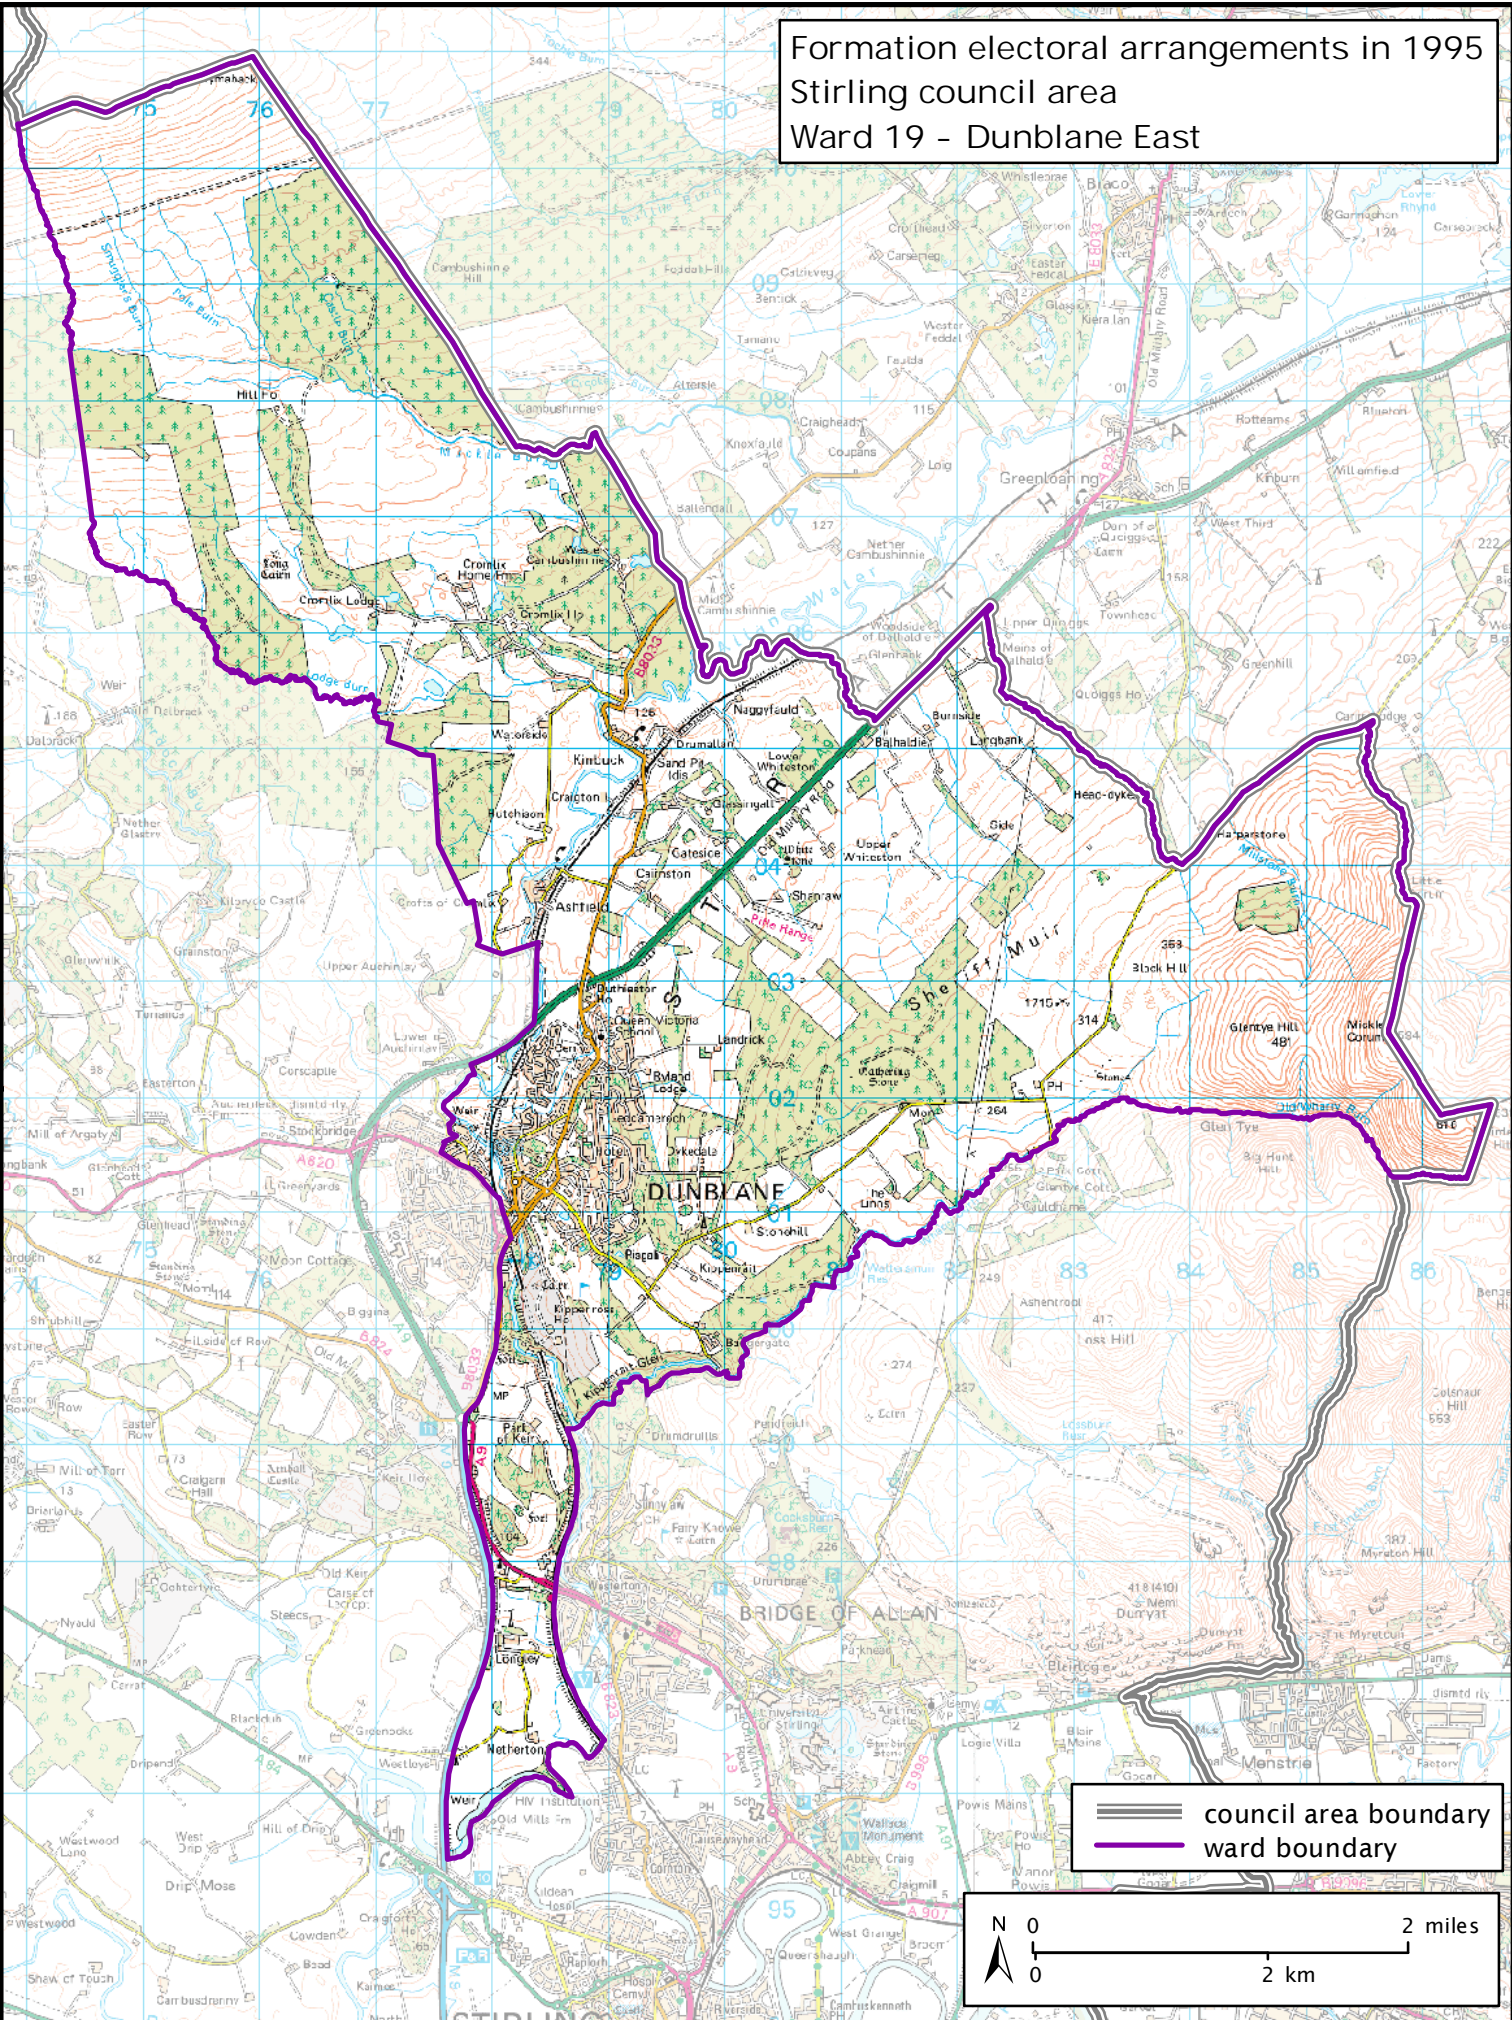

Formation electoral arrangements in 1995
 Stirling council area
 Ward 19 - Dunblane East

Crown Copyright and database right 2011. All rights reserved. Ordnance Survey licence no. 100022179

This map shows the ward boundary against Ordnance Survey maps from 2011 rather than maps from when the ward boundary was decided.