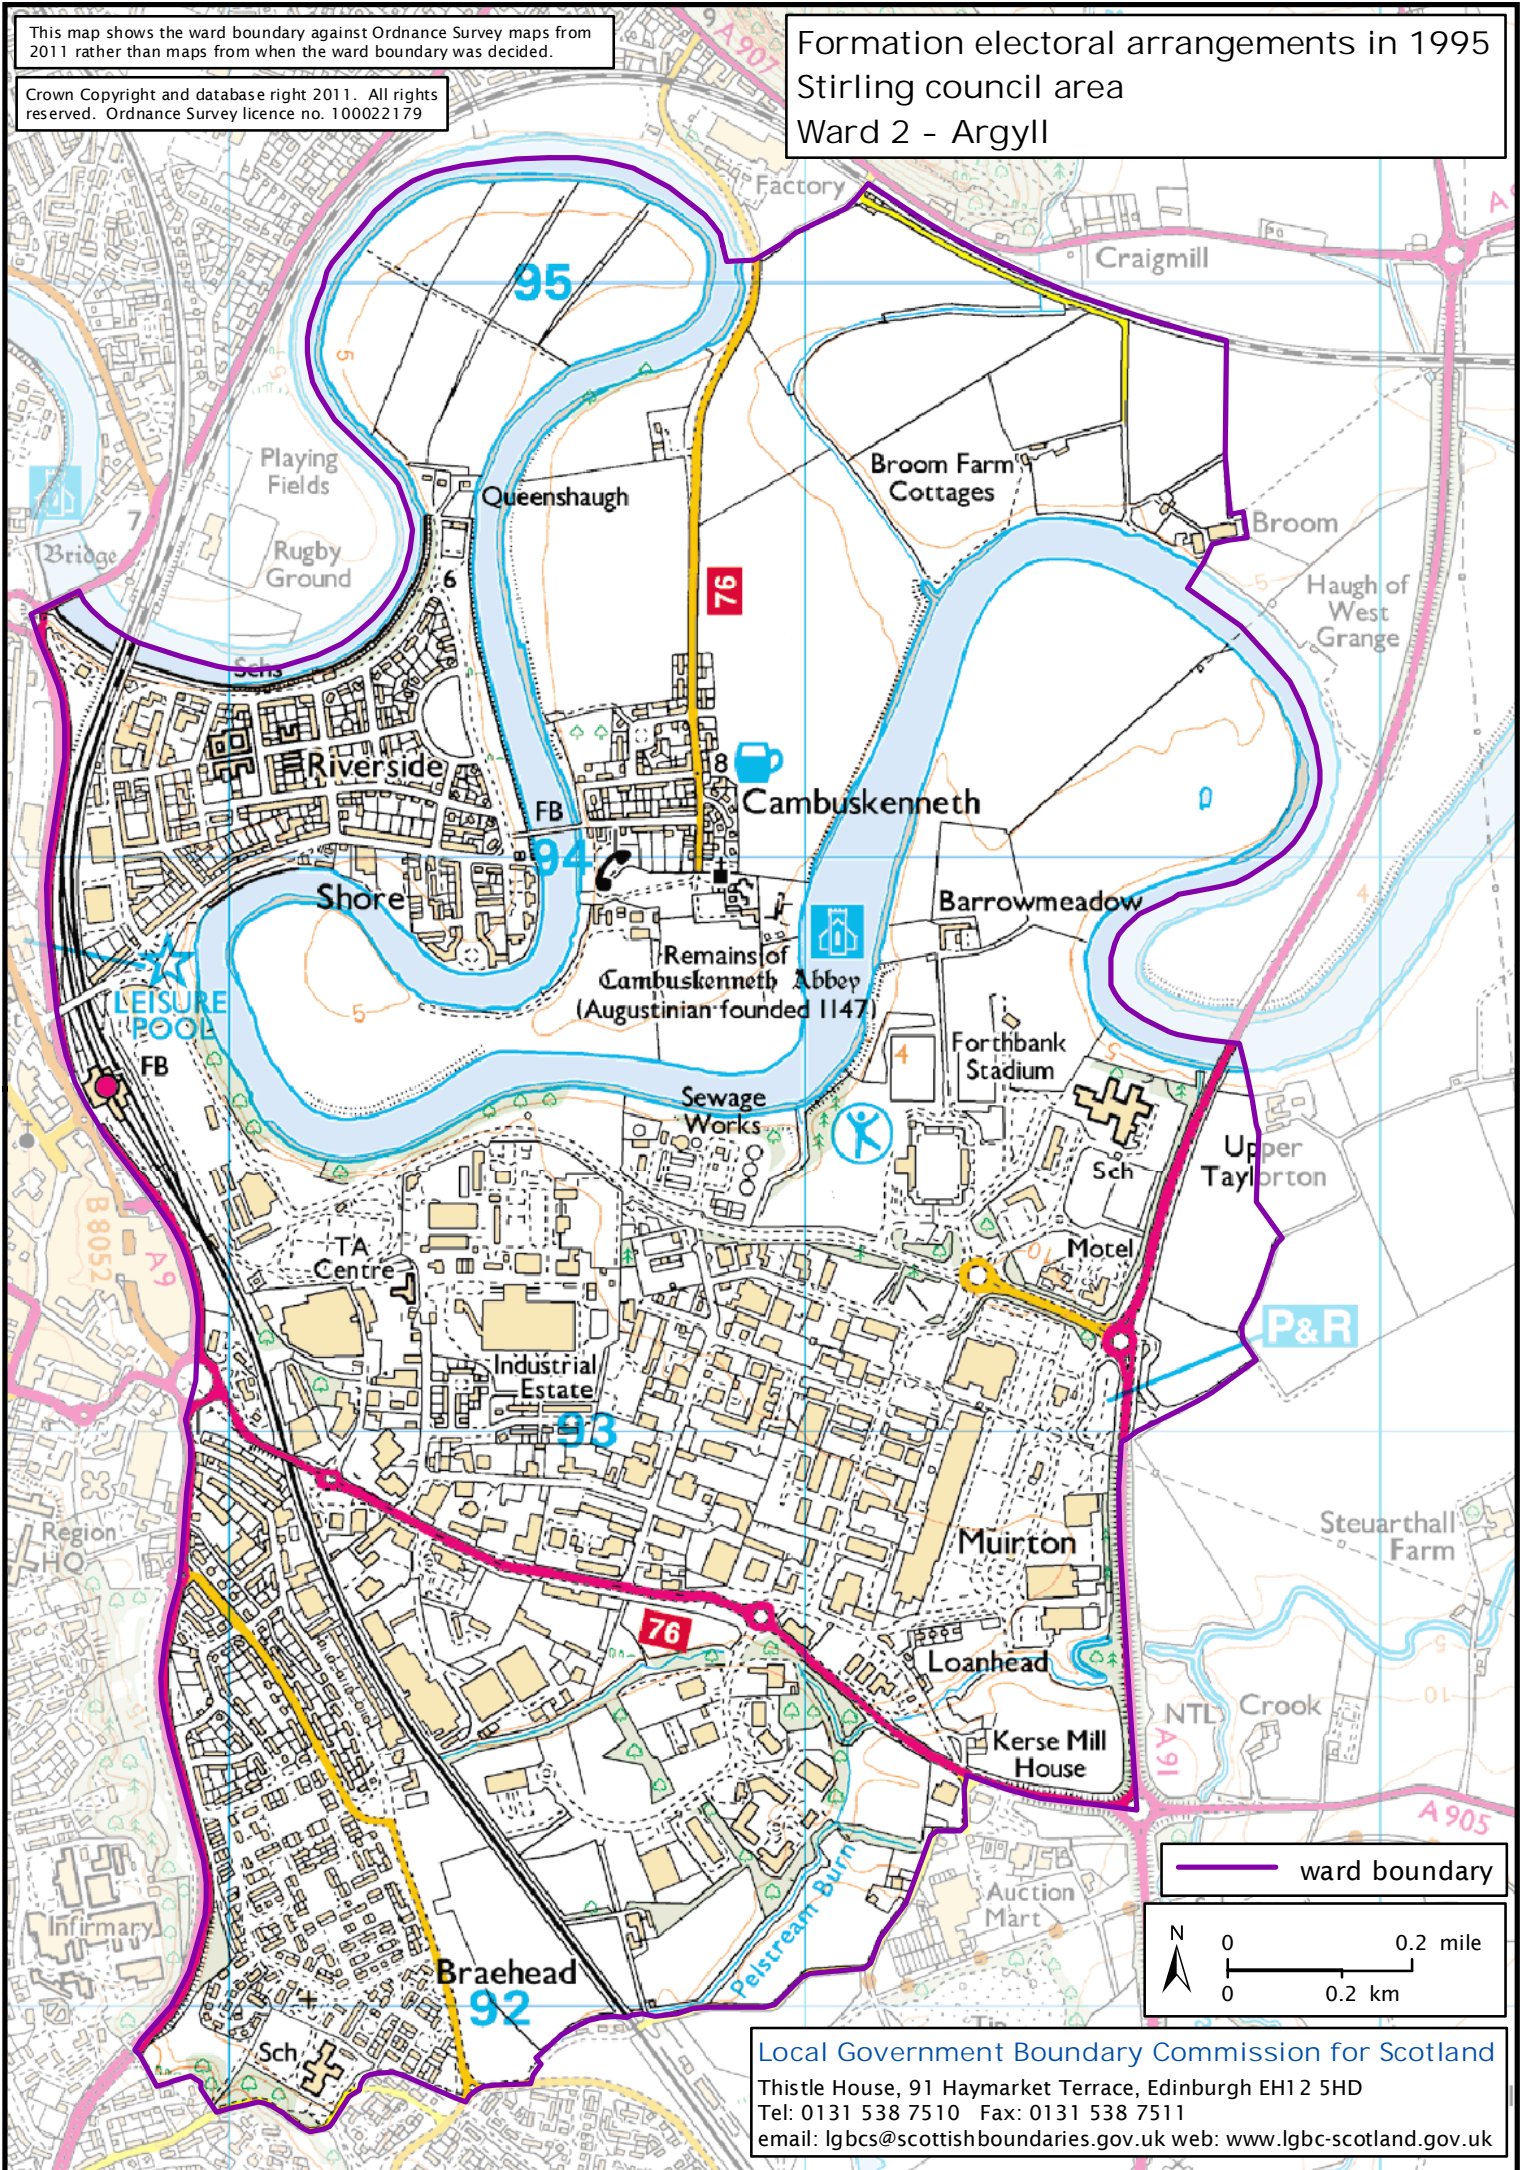

This map shows the ward boundary against Ordnance Survey maps from 2011 rather than maps from when the ward boundary was decided.

Crown Copyright and database right 2011. All rights reserved. Ordnance Survey licence no. 100022179

Formation electoral arrangements in 1995

Stirling council area

Ward 2 - Argyll

— ward boundary

N
0 0.2 mile
0 0.2 km

Local Government Boundary Commission for Scotland
Thistle House, 91 Haymarket Terrace, Edinburgh EH12 5HD
Tel: 0131 538 7510 Fax: 0131 538 7511
email: lgbcsc@scottishboundaries.gov.uk web: www.lgbc-scotland.gov.uk