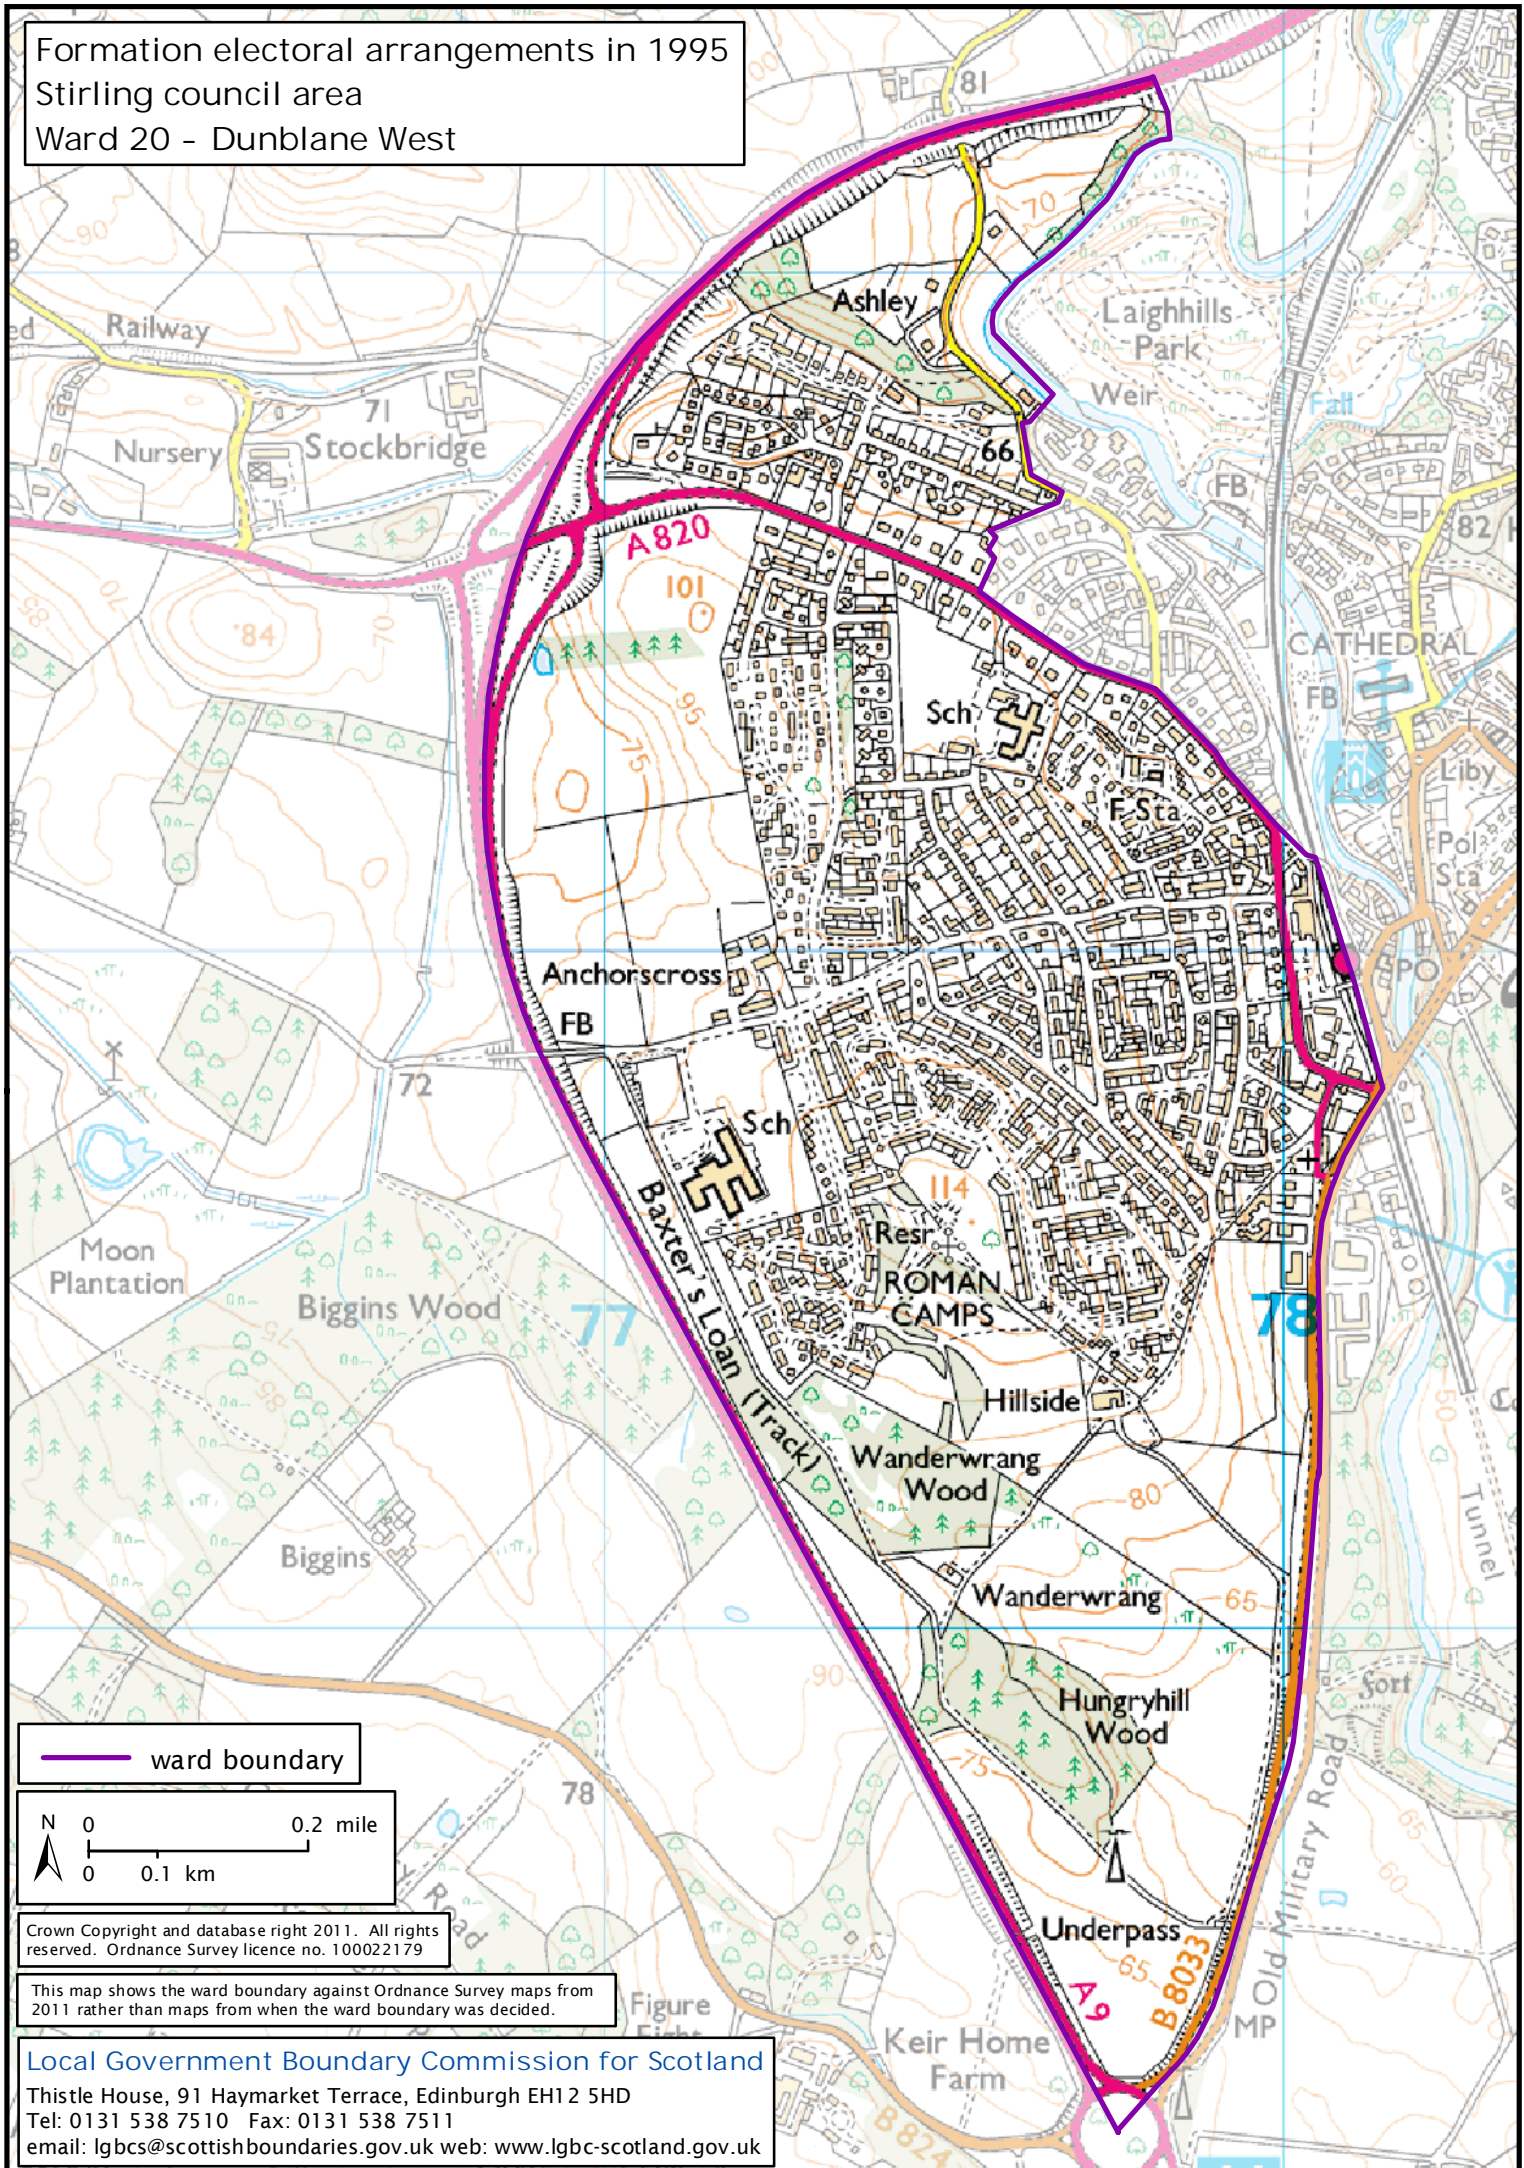

Formation electoral arrangements in 1995
 Stirling council area
 Ward 20 - Dunblane West

— ward boundary

Crown Copyright and database right 2011. All rights reserved. Ordnance Survey licence no. 100022179

This map shows the ward boundary against Ordnance Survey maps from 2011 rather than maps from when the ward boundary was decided.

Local Government Boundary Commission for Scotland
 Thistle House, 91 Haymarket Terrace, Edinburgh EH12 5HD
 Tel: 0131 538 7510 Fax: 0131 538 7511
 email: lgbc@scottishboundaries.gov.uk web: www.lgbc-scotland.gov.uk