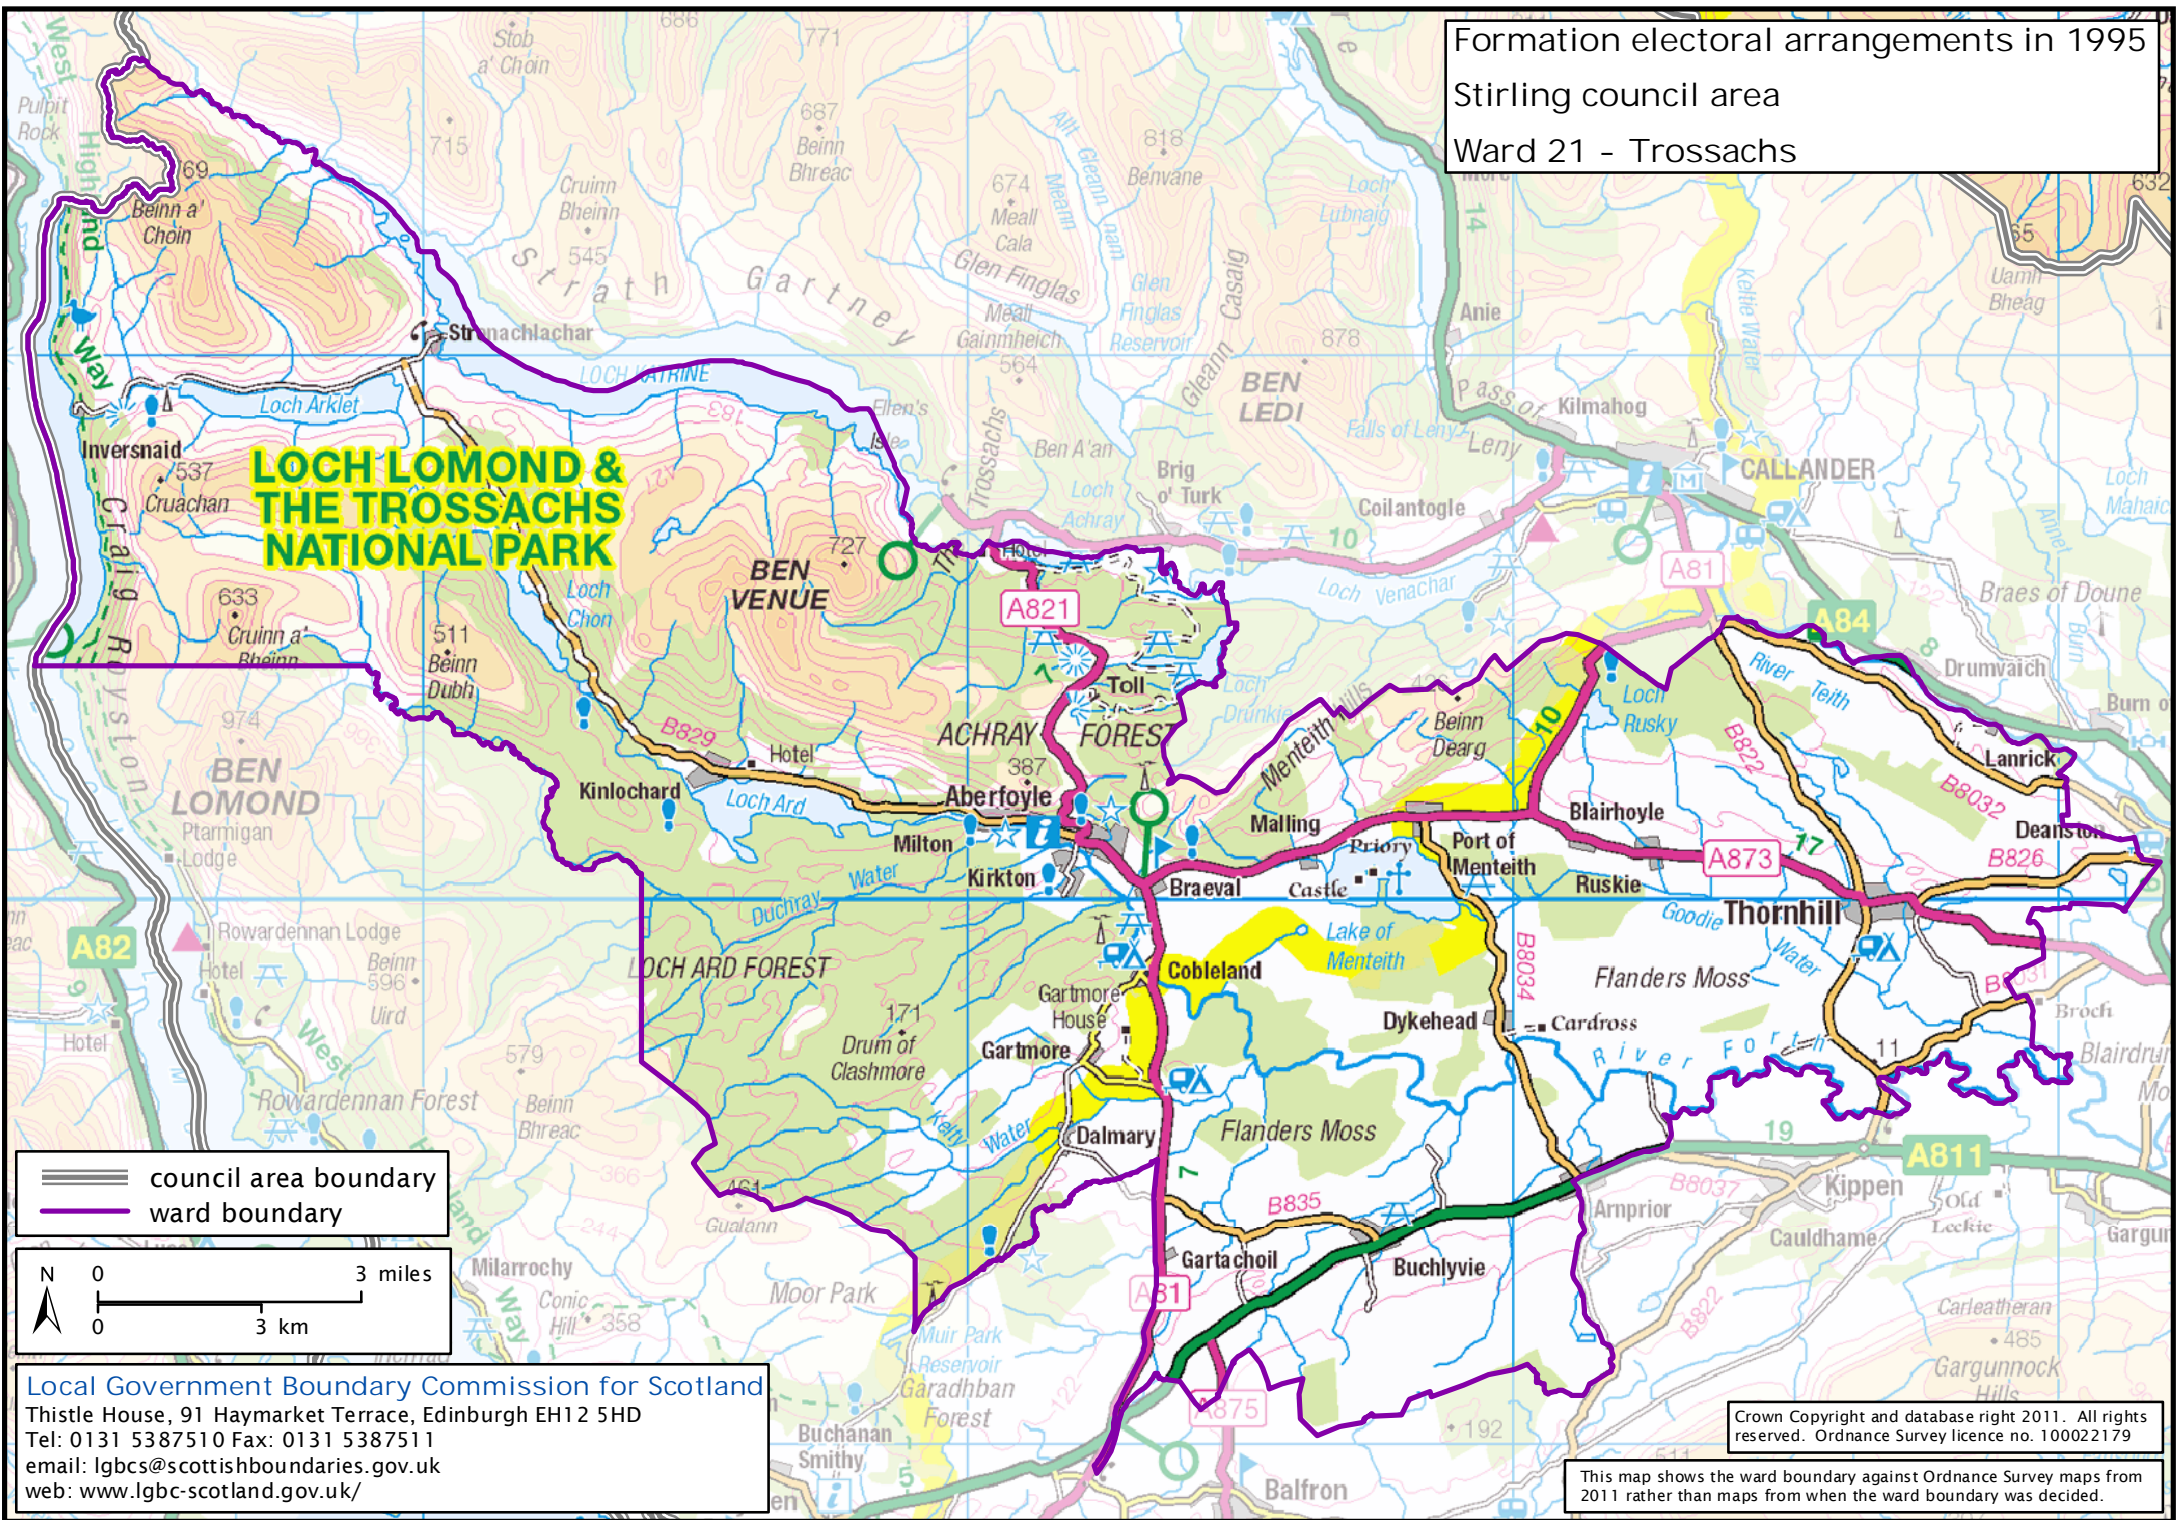

Formation electoral arrangements in 1995
 Stirling council area
 Ward 21 - Trossachs

LOCH LOMOND & THE TROSSACHS NATIONAL PARK

 council area boundary
 ward boundary

Local Government Boundary Commission for Scotland
 Thistle House, 91 Haymarket Terrace, Edinburgh EH12 5HD
 Tel: 0131 5387510 Fax: 0131 5387511
 email: lgbc@scottishboundaries.gov.uk
 web: www.lgbc-scotland.gov.uk/

Crown Copyright and database right 2011. All rights reserved. Ordnance Survey licence no. 100022179

This map shows the ward boundary against Ordnance Survey maps from 2011 rather than maps from when the ward boundary was decided.