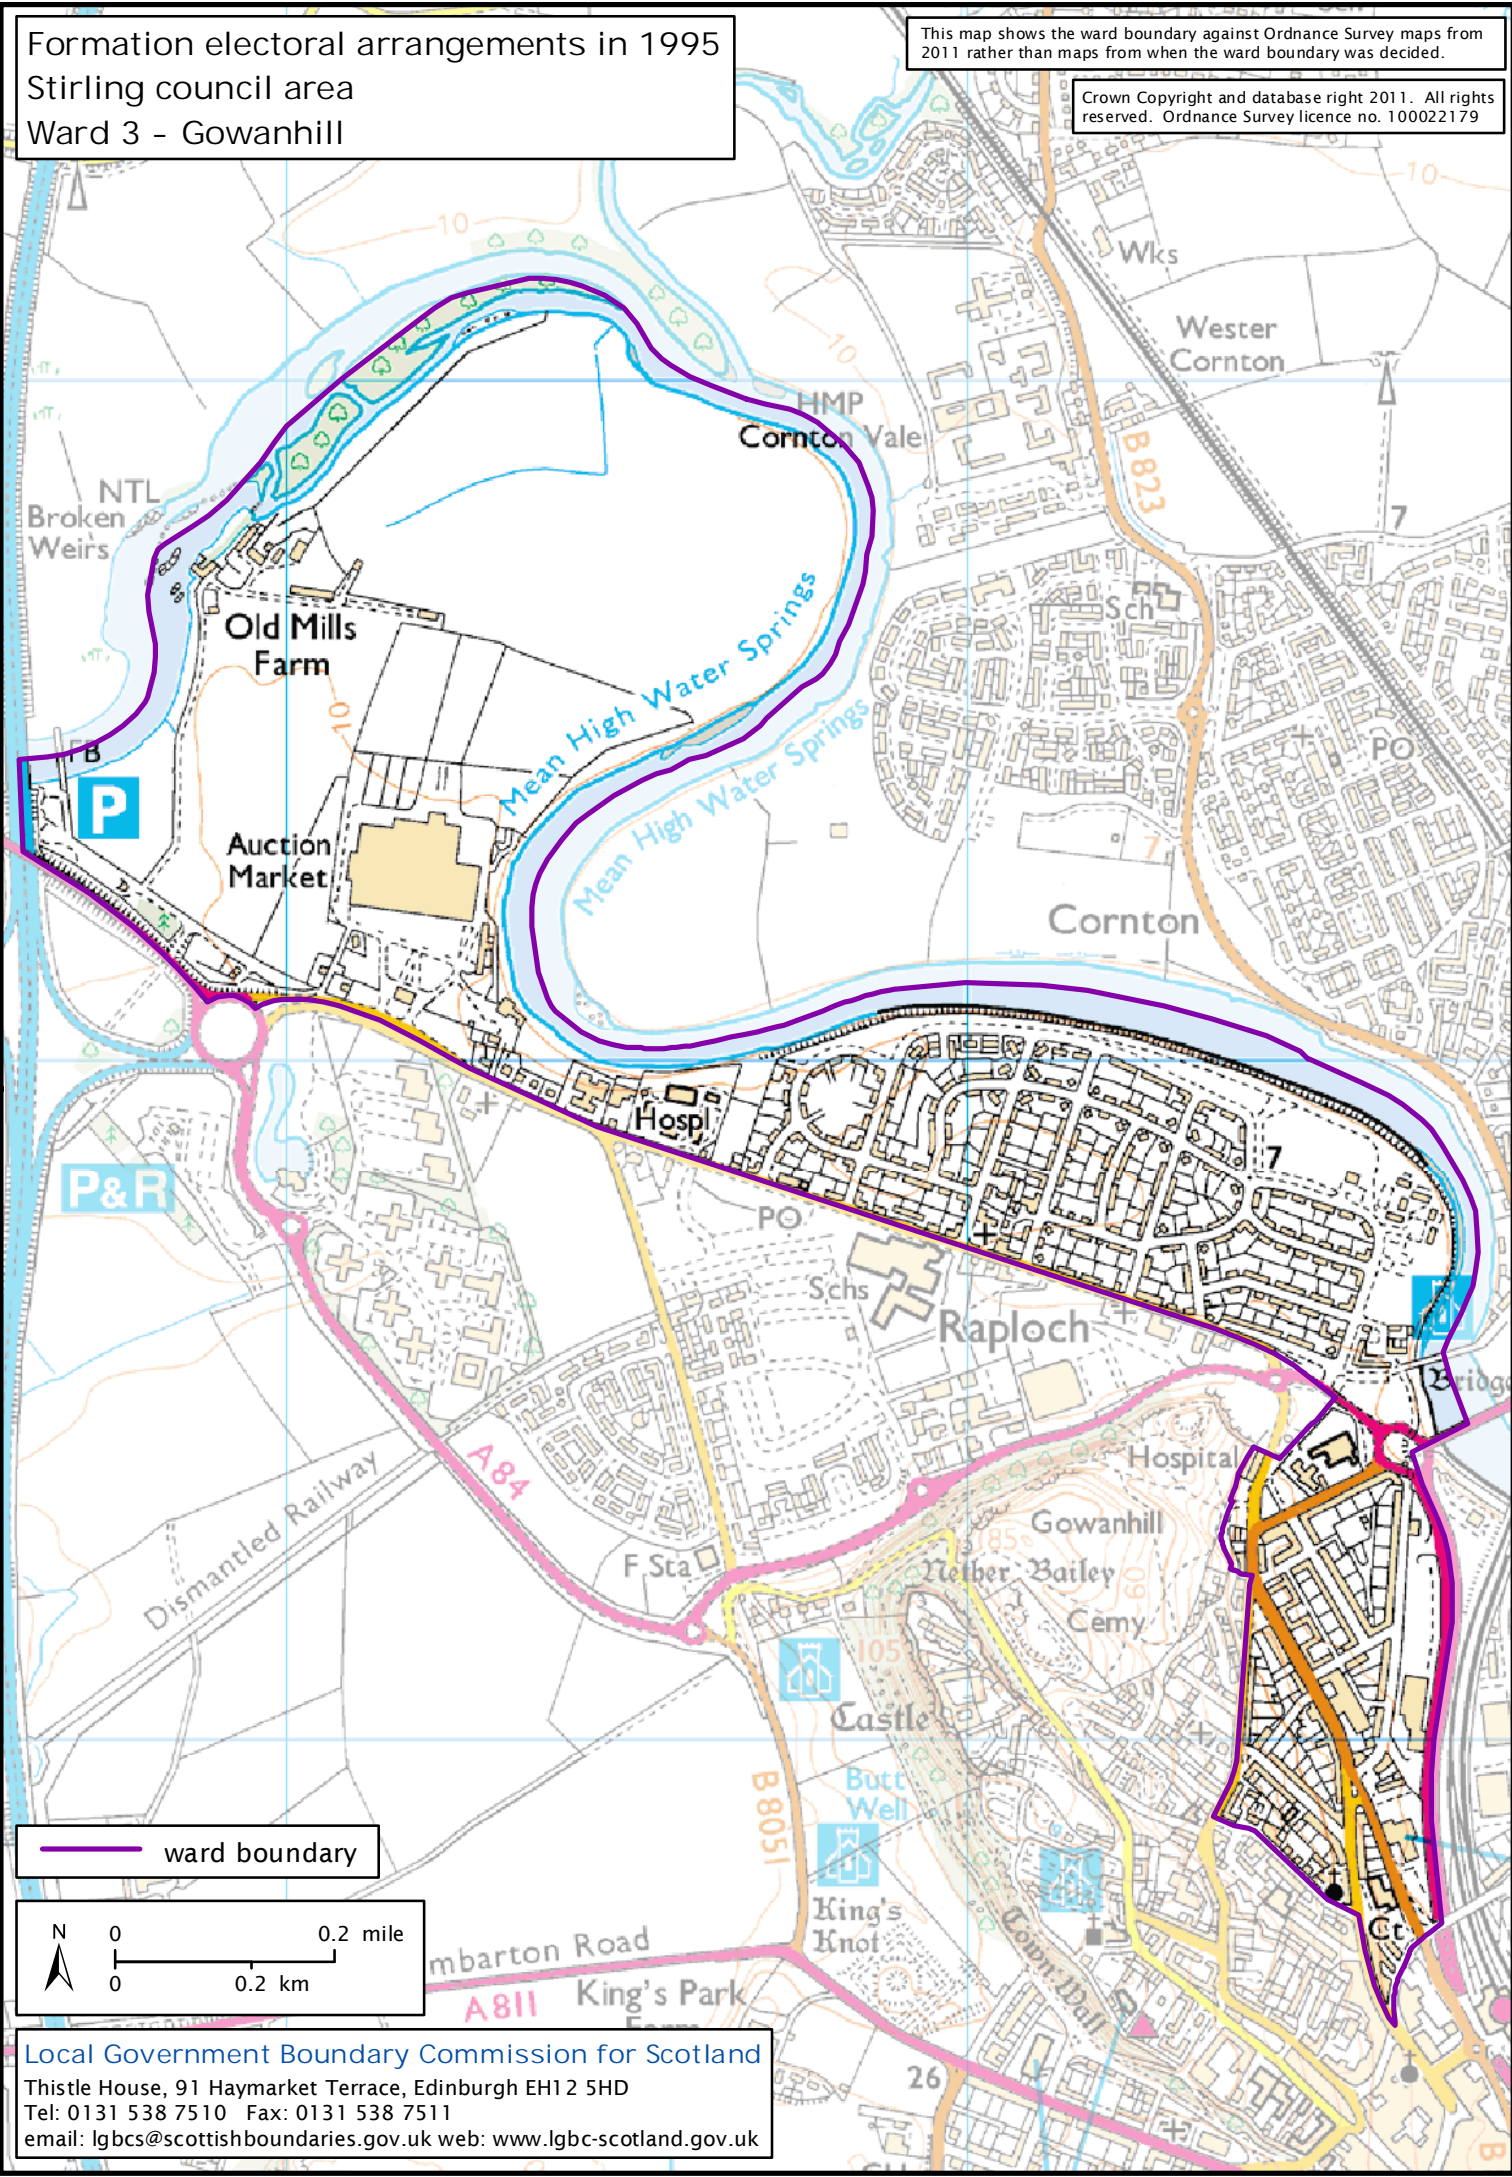

Formation electoral arrangements in 1995
Stirling council area
Ward 3 - Gowanhill

This map shows the ward boundary against Ordnance Survey maps from 2011 rather than maps from when the ward boundary was decided.

Crown Copyright and database right 2011. All rights reserved. Ordnance Survey licence no. 100022179

— ward boundary

Local Government Boundary Commission for Scotland
Thistle House, 91 Haymarket Terrace, Edinburgh EH12 5HD
Tel: 0131 538 7510 Fax: 0131 538 7511
email: lgbc@scottishboundaries.gov.uk web: www.lgbc-scotland.gov.uk