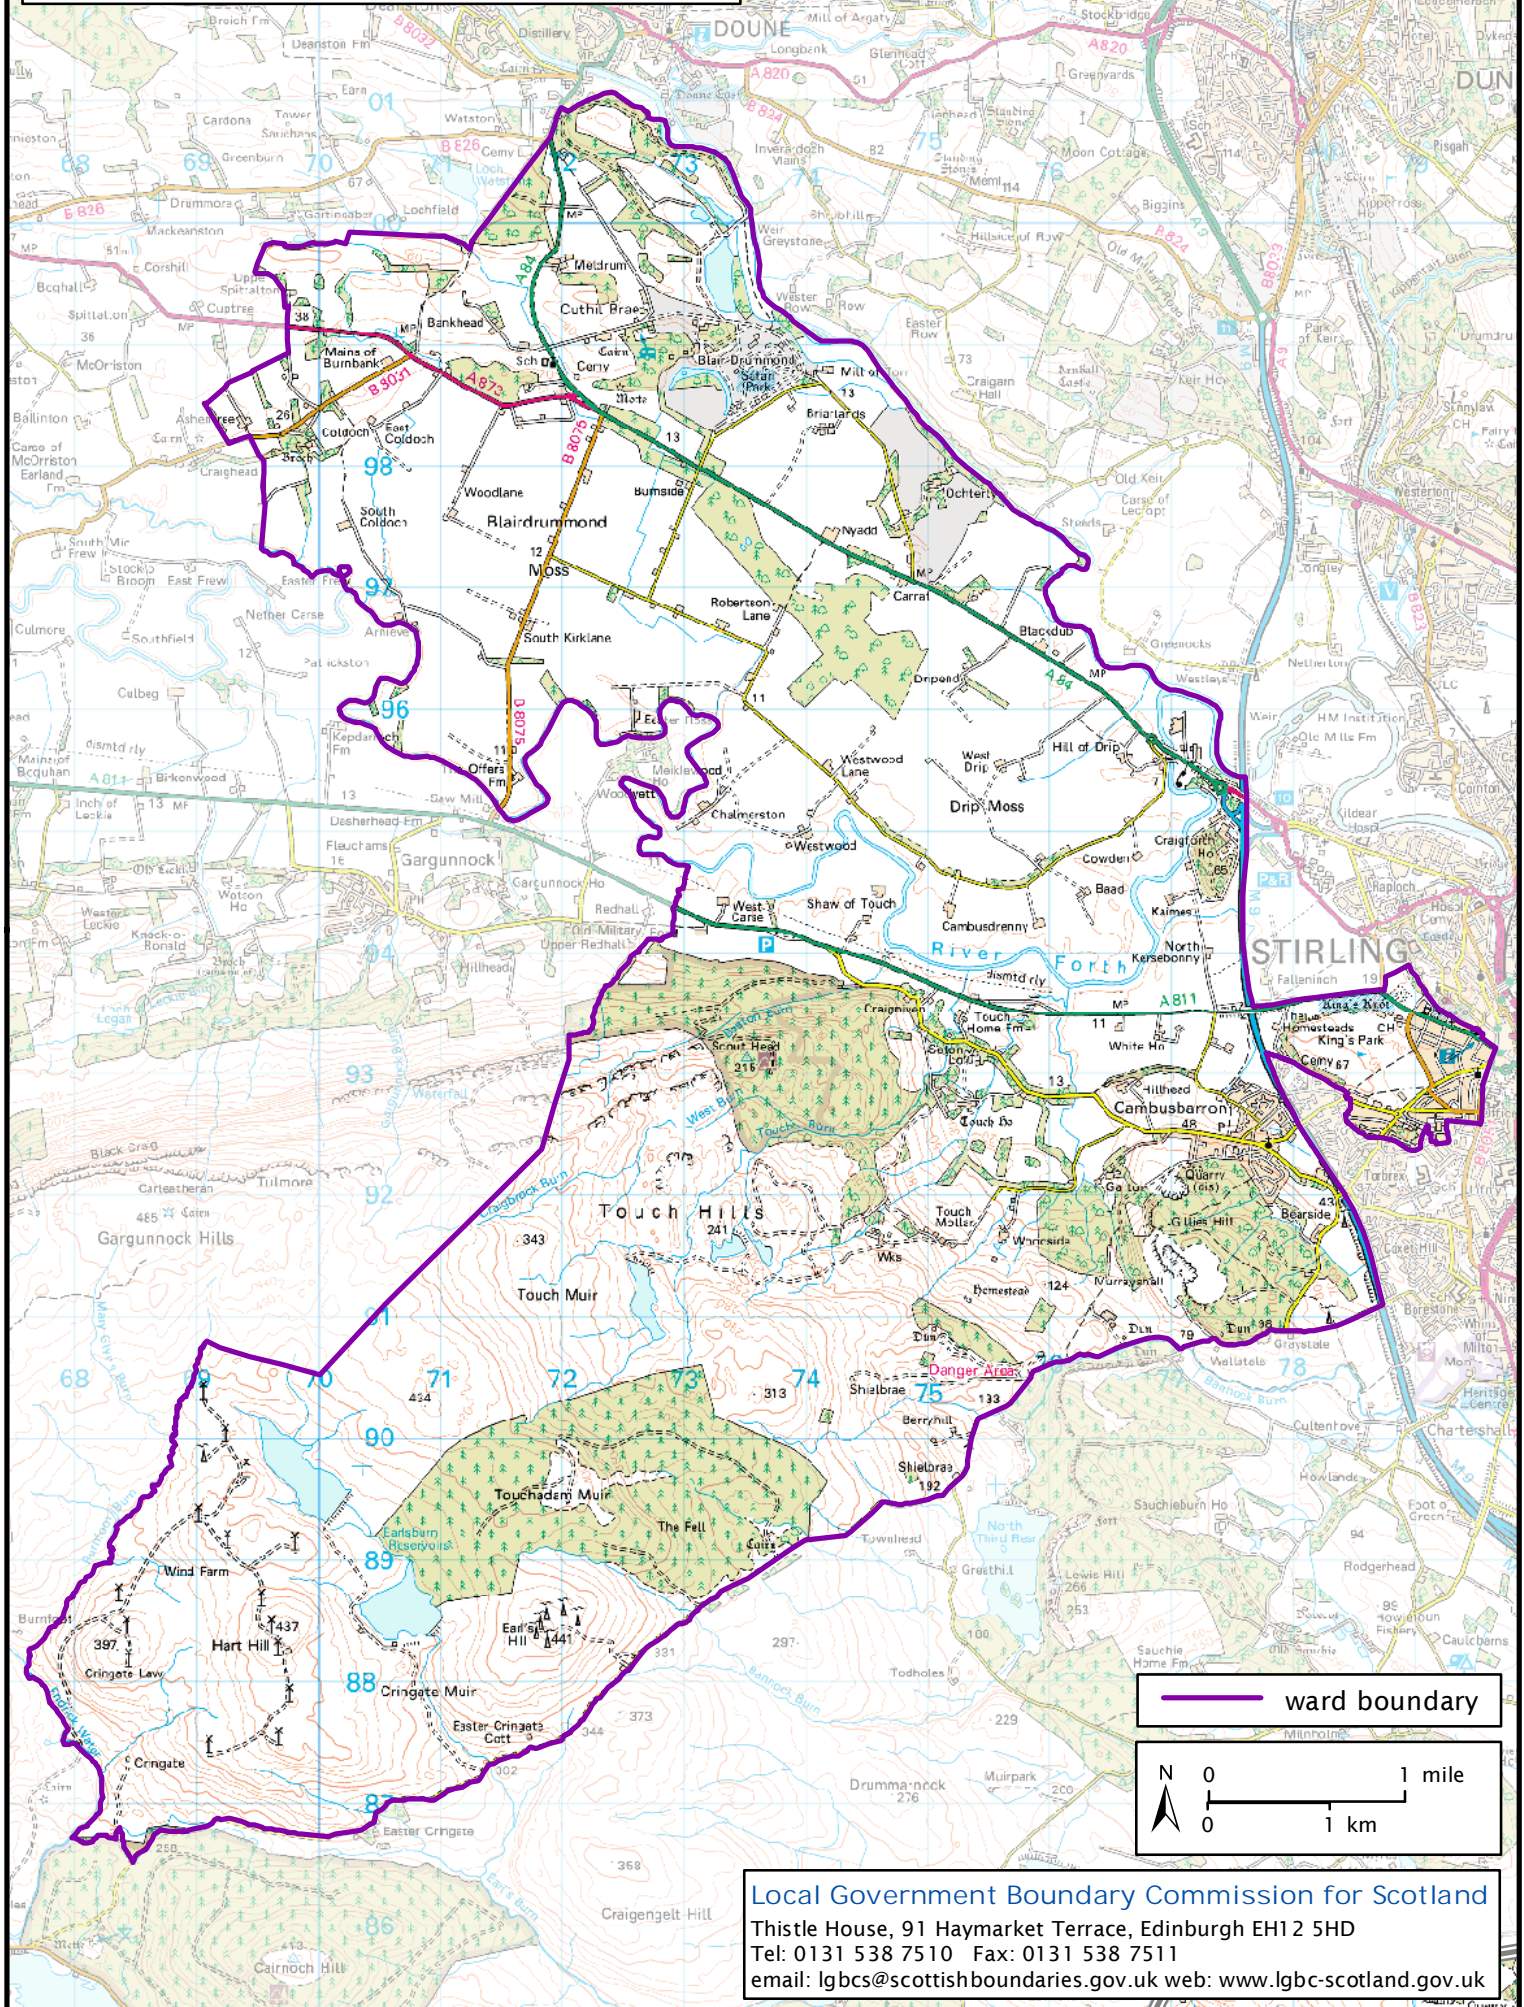

# Formation electoral arrangements in 1995

## Stirling council area

### Ward 5 - King's Park

This map shows the ward boundary against Ordnance Survey maps from 2011 rather than maps from when the ward boundary was decided.

Crown Copyright and database right 2011. All rights reserved. Ordnance Survey licence no. 100022179