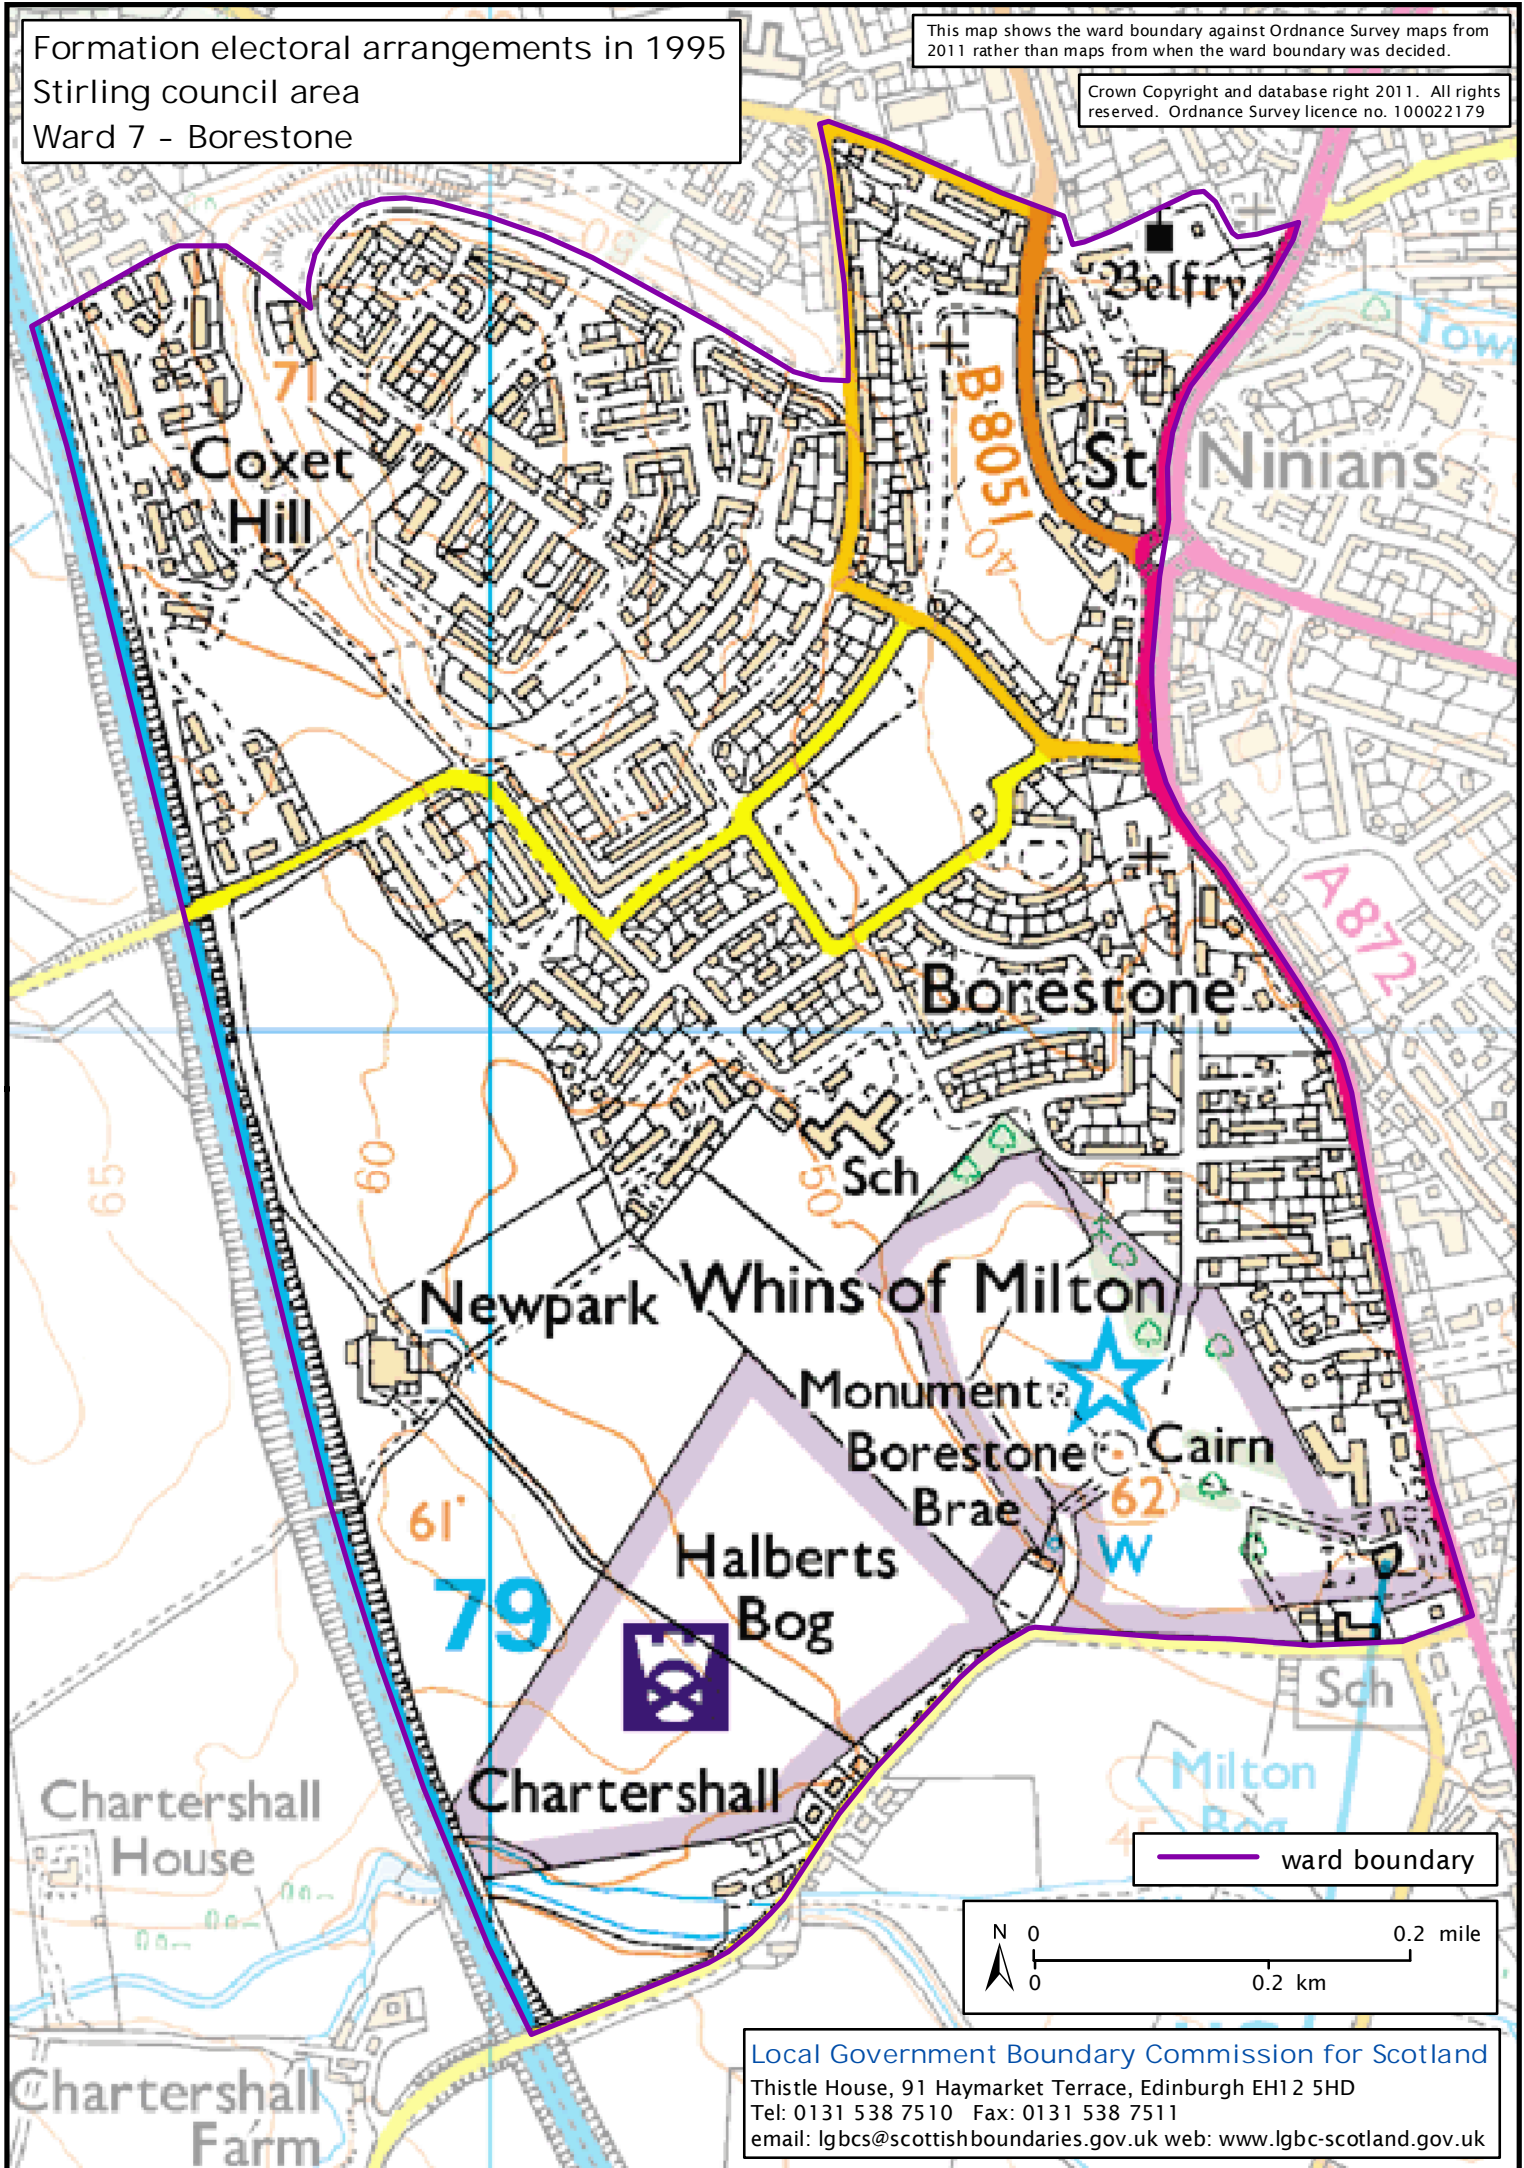

Formation electoral arrangements in 1995

Stirling council area

Ward 7 - Borestone

This map shows the ward boundary against Ordnance Survey maps from 2011 rather than maps from when the ward boundary was decided.

Crown Copyright and database right 2011. All rights reserved. Ordnance Survey licence no. 100022179

ward boundary

Local Government Boundary Commission for Scotland
 Thistle House, 91 Haymarket Terrace, Edinburgh EH12 5HD
 Tel: 0131 538 7510 Fax: 0131 538 7511
 email: lgbcscottishboundaries.gov.uk web: www.lgbc-scotland.gov.uk