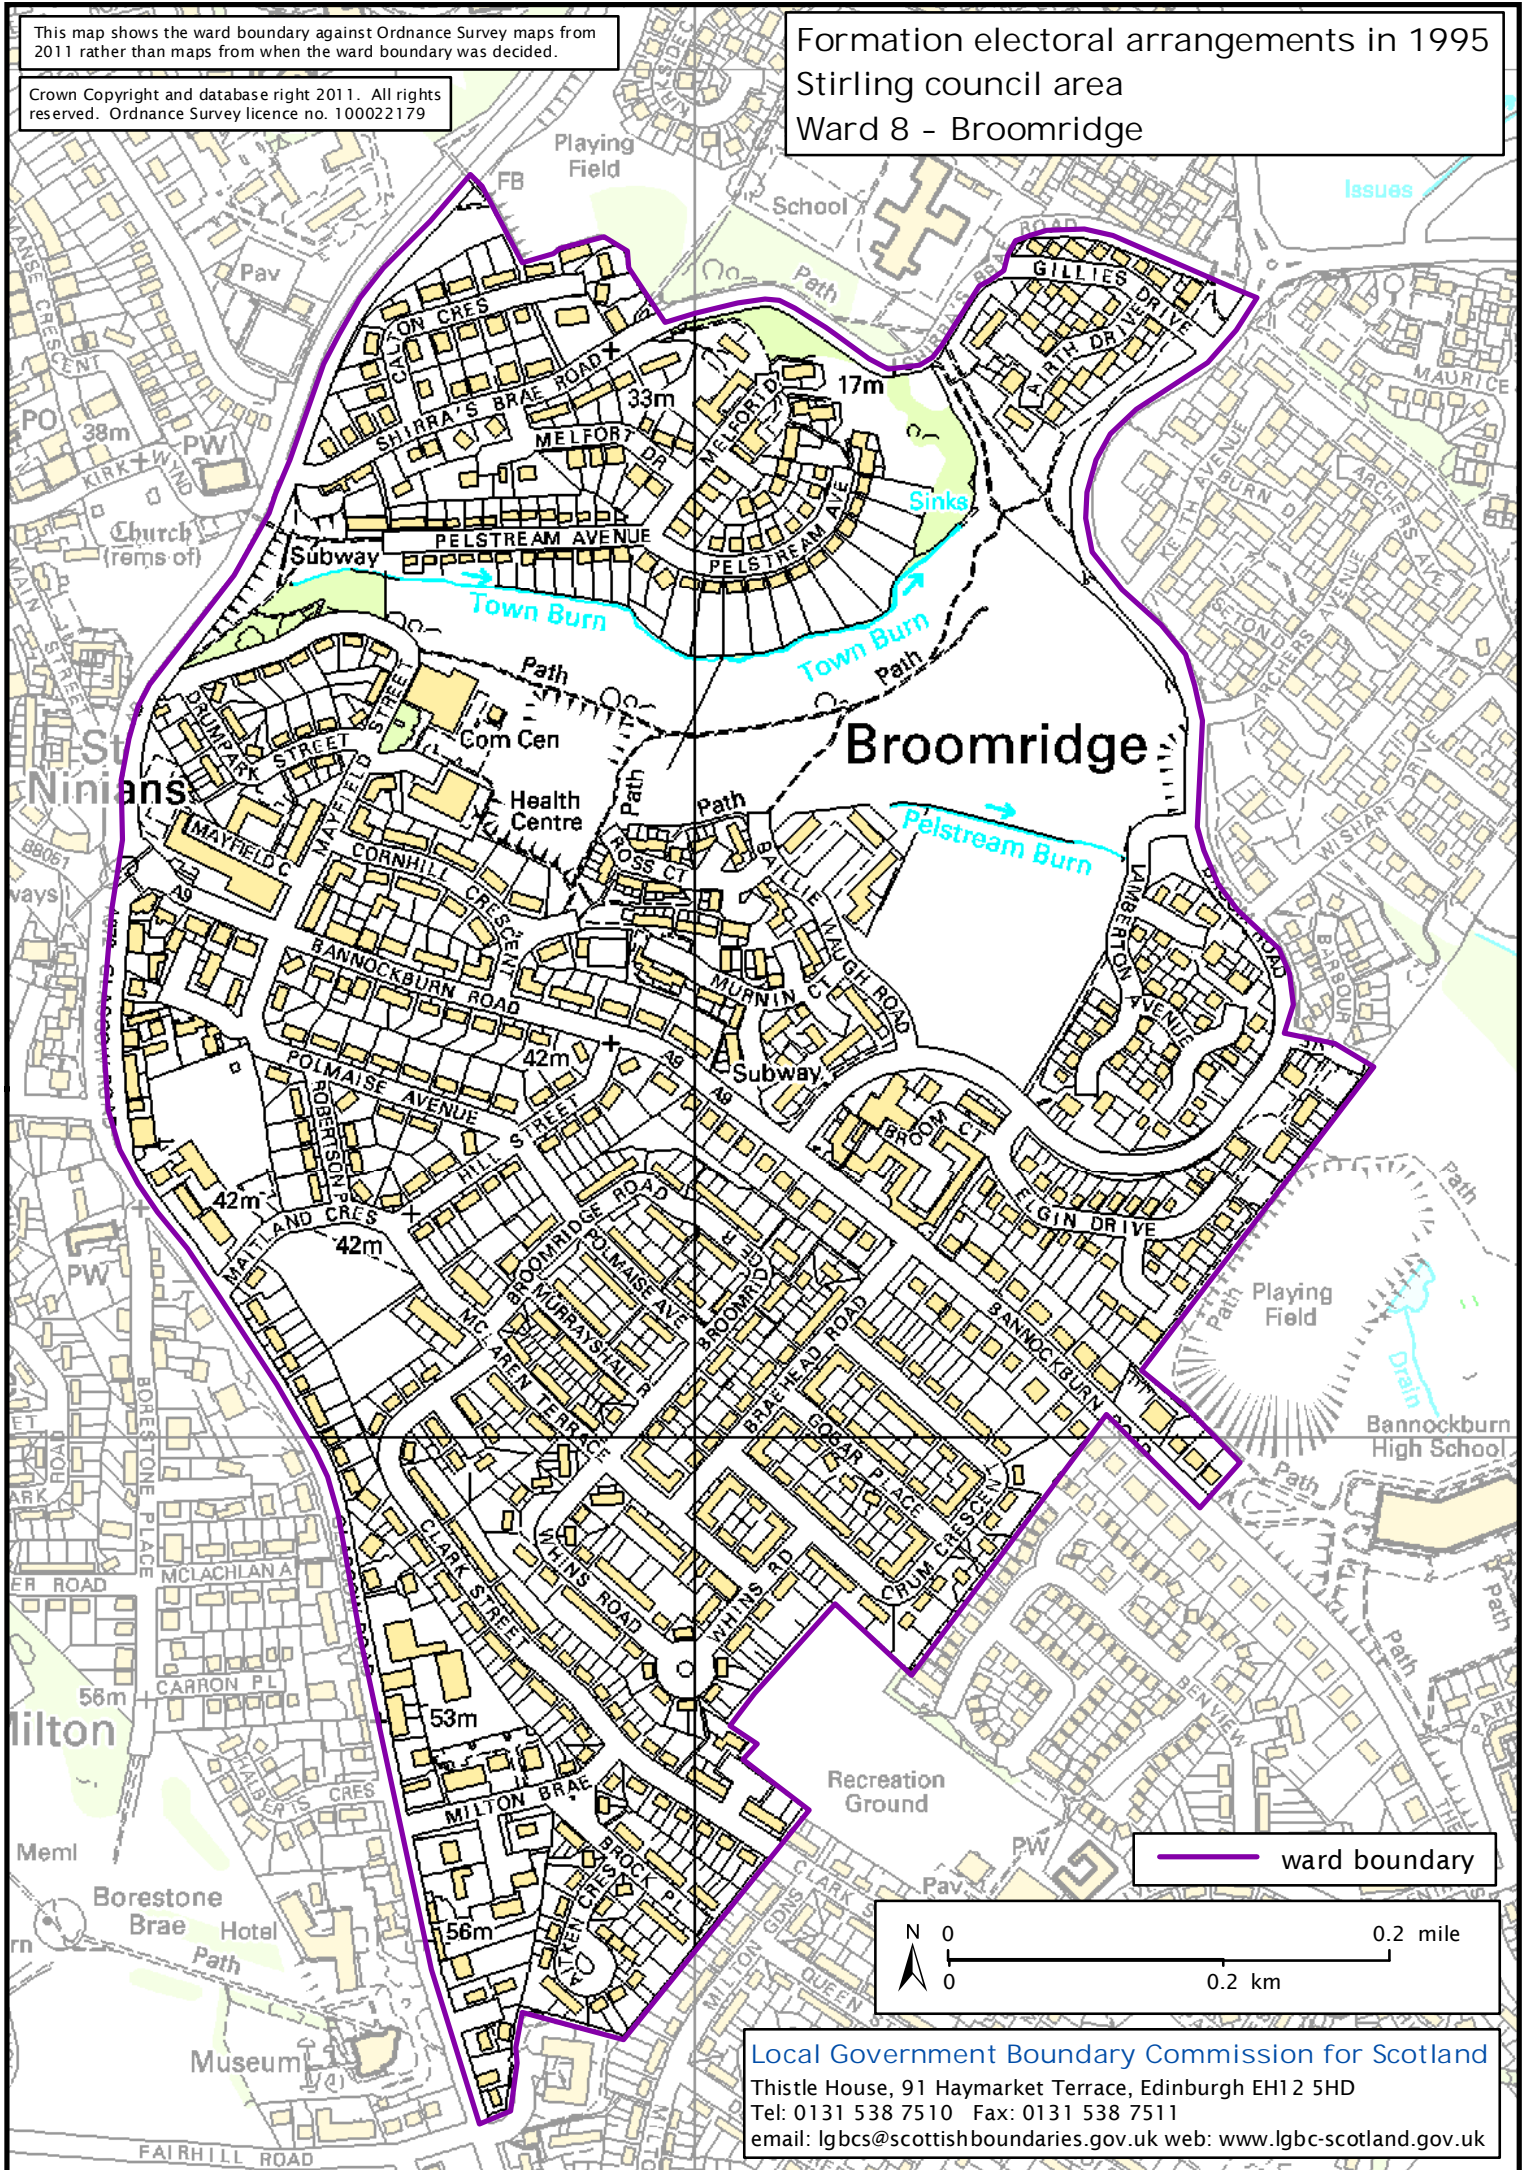

This map shows the ward boundary against Ordnance Survey maps from 2011 rather than maps from when the ward boundary was decided.

Crown Copyright and database right 2011. All rights reserved. Ordnance Survey licence no. 100022179

Formation electoral arrangements in 1995 Stirling council area Ward 8 - Broomridge

Local Government Boundary Commission for Scotland
Thistle House, 91 Haymarket Terrace, Edinburgh EH12 5HD
Tel: 0131 538 7510 Fax: 0131 538 7511
email: lgbc@scottishboundaries.gov.uk web: www.lgbc-scotland.gov.uk