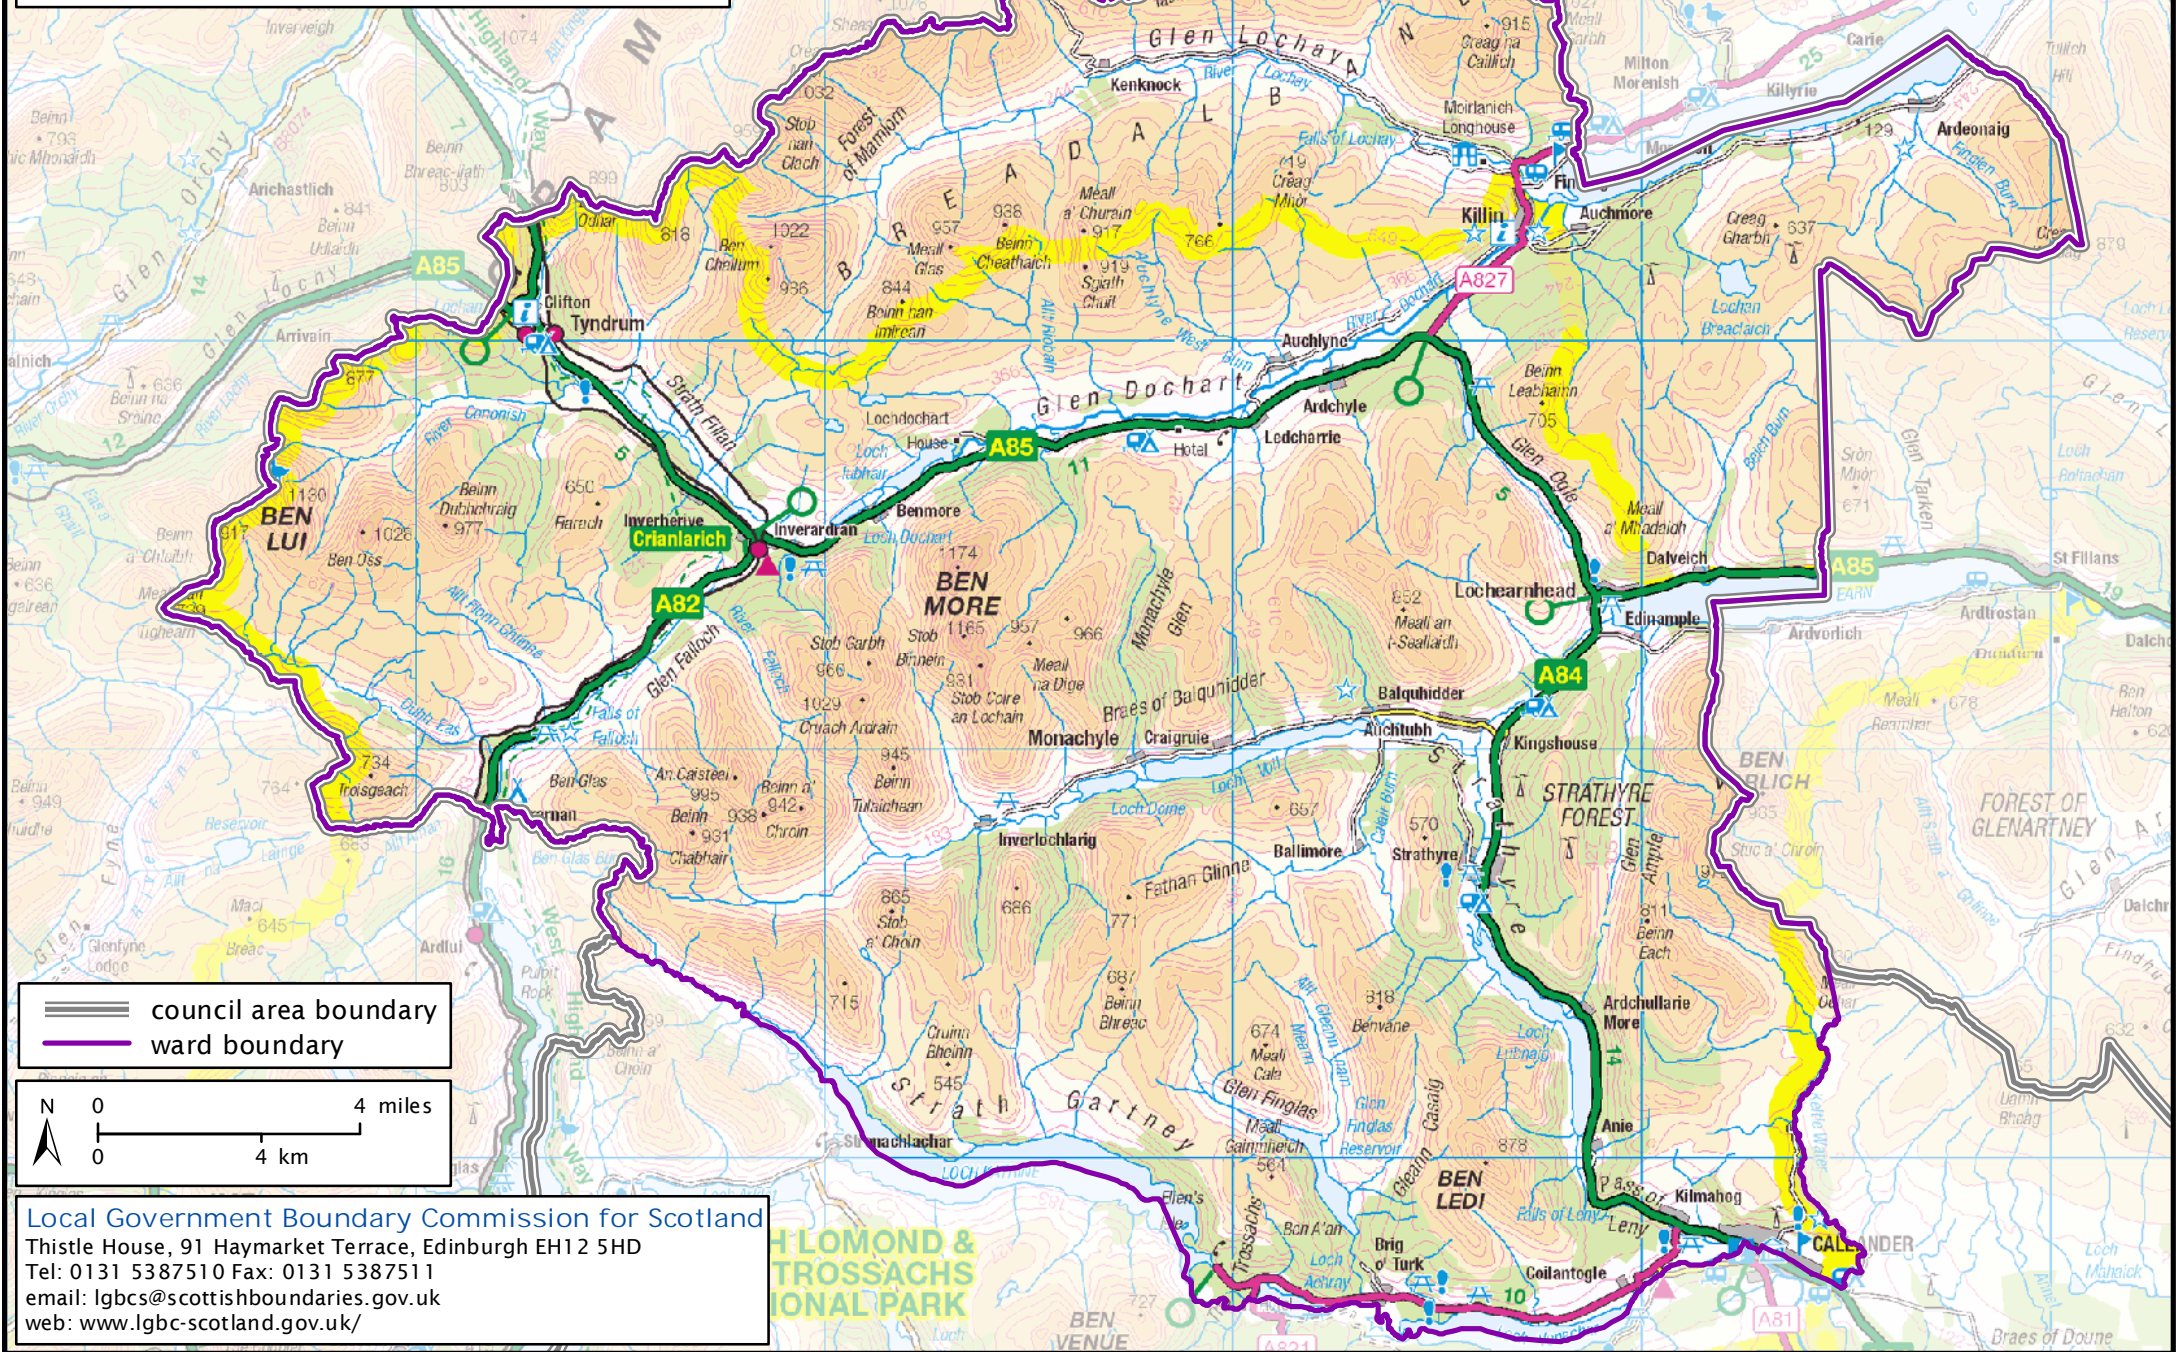

Formation electoral arrangements in 1995

Stirling council area

Ward 9 - Queensland North

This map shows the ward boundary against Ordnance Survey maps from 2011 rather than maps from when the ward boundary was decided.

Crown Copyright and database right 2011. All rights reserved. Ordnance Survey licence no. 100022179

==== council area boundary
— ward boundary

Local Government Boundary Commission for Scotland
Thistle House, 91 Haymarket Terrace, Edinburgh EH12 5HD
Tel: 0131 5387510 Fax: 0131 5387511
email: lgbc@scottishboundaries.gov.uk
web: www.lgbc-scotland.gov.uk/