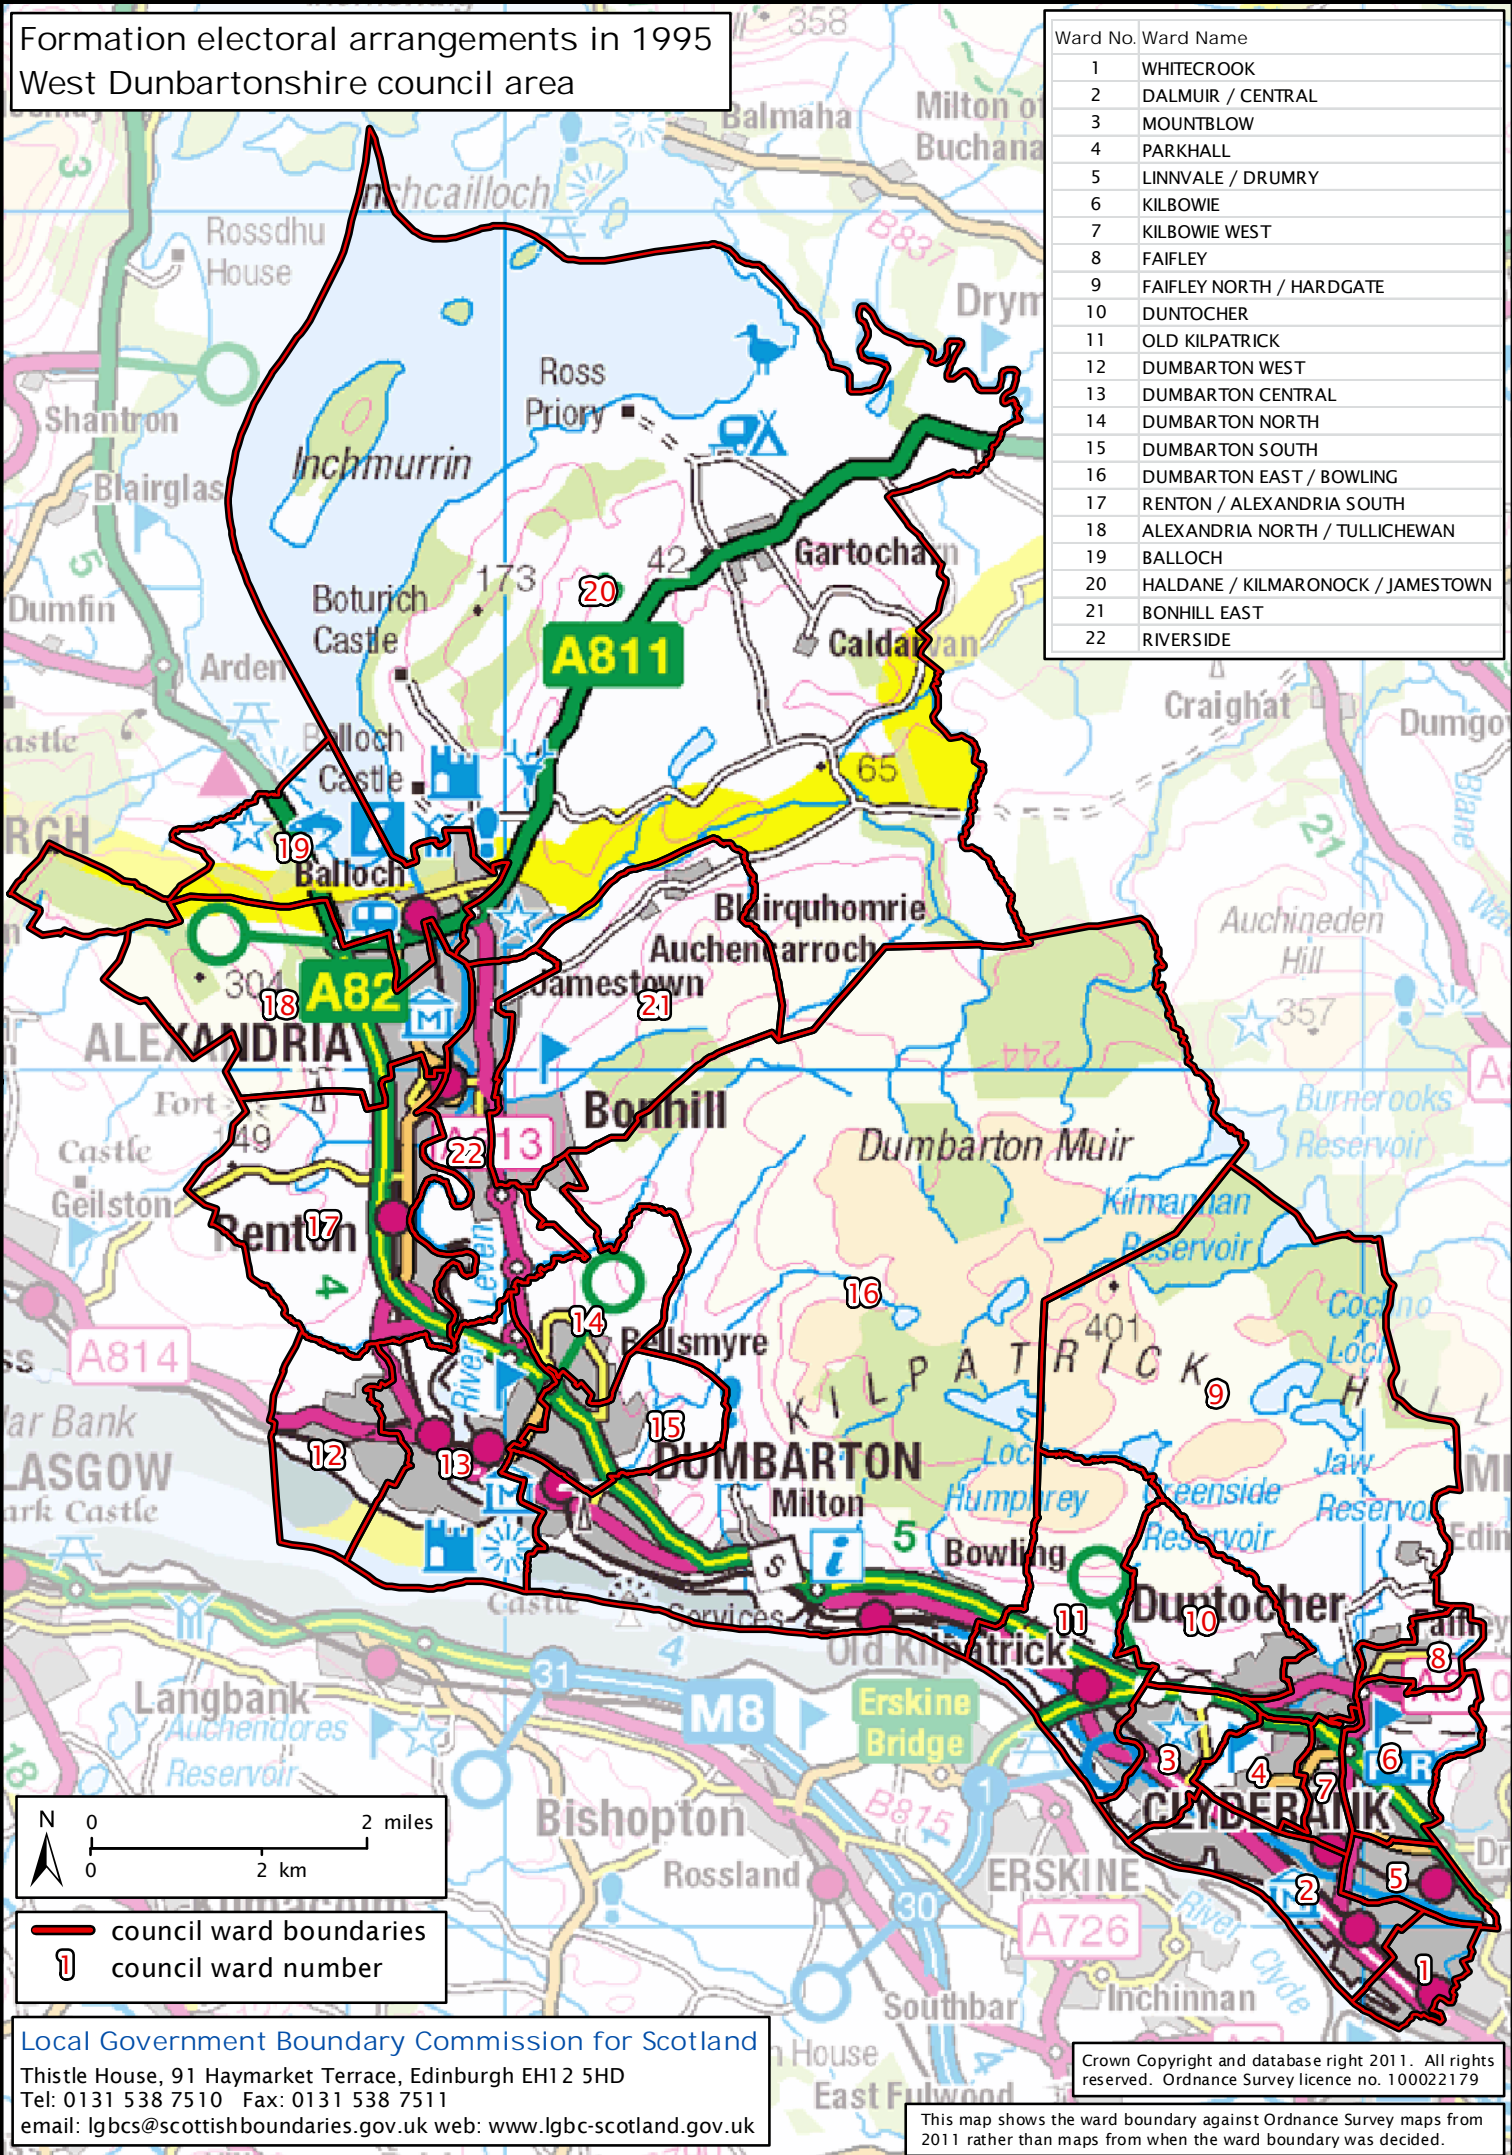

Formation electoral arrangements in 1995  
West Dunbartonshire council area

Ward No.	Ward Name
1	WHITECROOK
2	DALMUIR / CENTRAL
3	MOUNTBLOW
4	PARKHALL
5	LINNVALE / DRUMRY
6	KILBOWIE
7	KILBOWIE WEST
8	FAIFLEY
9	FAIFLEY NORTH / HARDGATE
10	DUNTOCHER
11	OLD KILPATRICK
12	DUMBARTON WEST
13	DUMBARTON CENTRAL
14	DUMBARTON NORTH
15	DUMBARTON SOUTH
16	DUMBARTON EAST / BOWLING
17	RENTON / ALEXANDRIA SOUTH
18	ALEXANDRIA NORTH / TULLICHEWAN
19	BALLOCH
20	HALDANE / KILMARONOCK / JAMESTOWN
21	BONHILL EAST
22	RIVERSIDE

— council ward boundaries  
1 council ward number

Local Government Boundary Commission for Scotland  
 Thistle House, 91 Haymarket Terrace, Edinburgh EH12 5HD  
 Tel: 0131 538 7510 Fax: 0131 538 7511  
 email: lgbcscottishboundaries.gov.uk web: www.lgbc-scotland.gov.uk

Crown Copyright and database right 2011. All rights reserved. Ordnance Survey licence no. 100022179

This map shows the ward boundary against Ordnance Survey maps from 2011 rather than maps from when the ward boundary was decided.