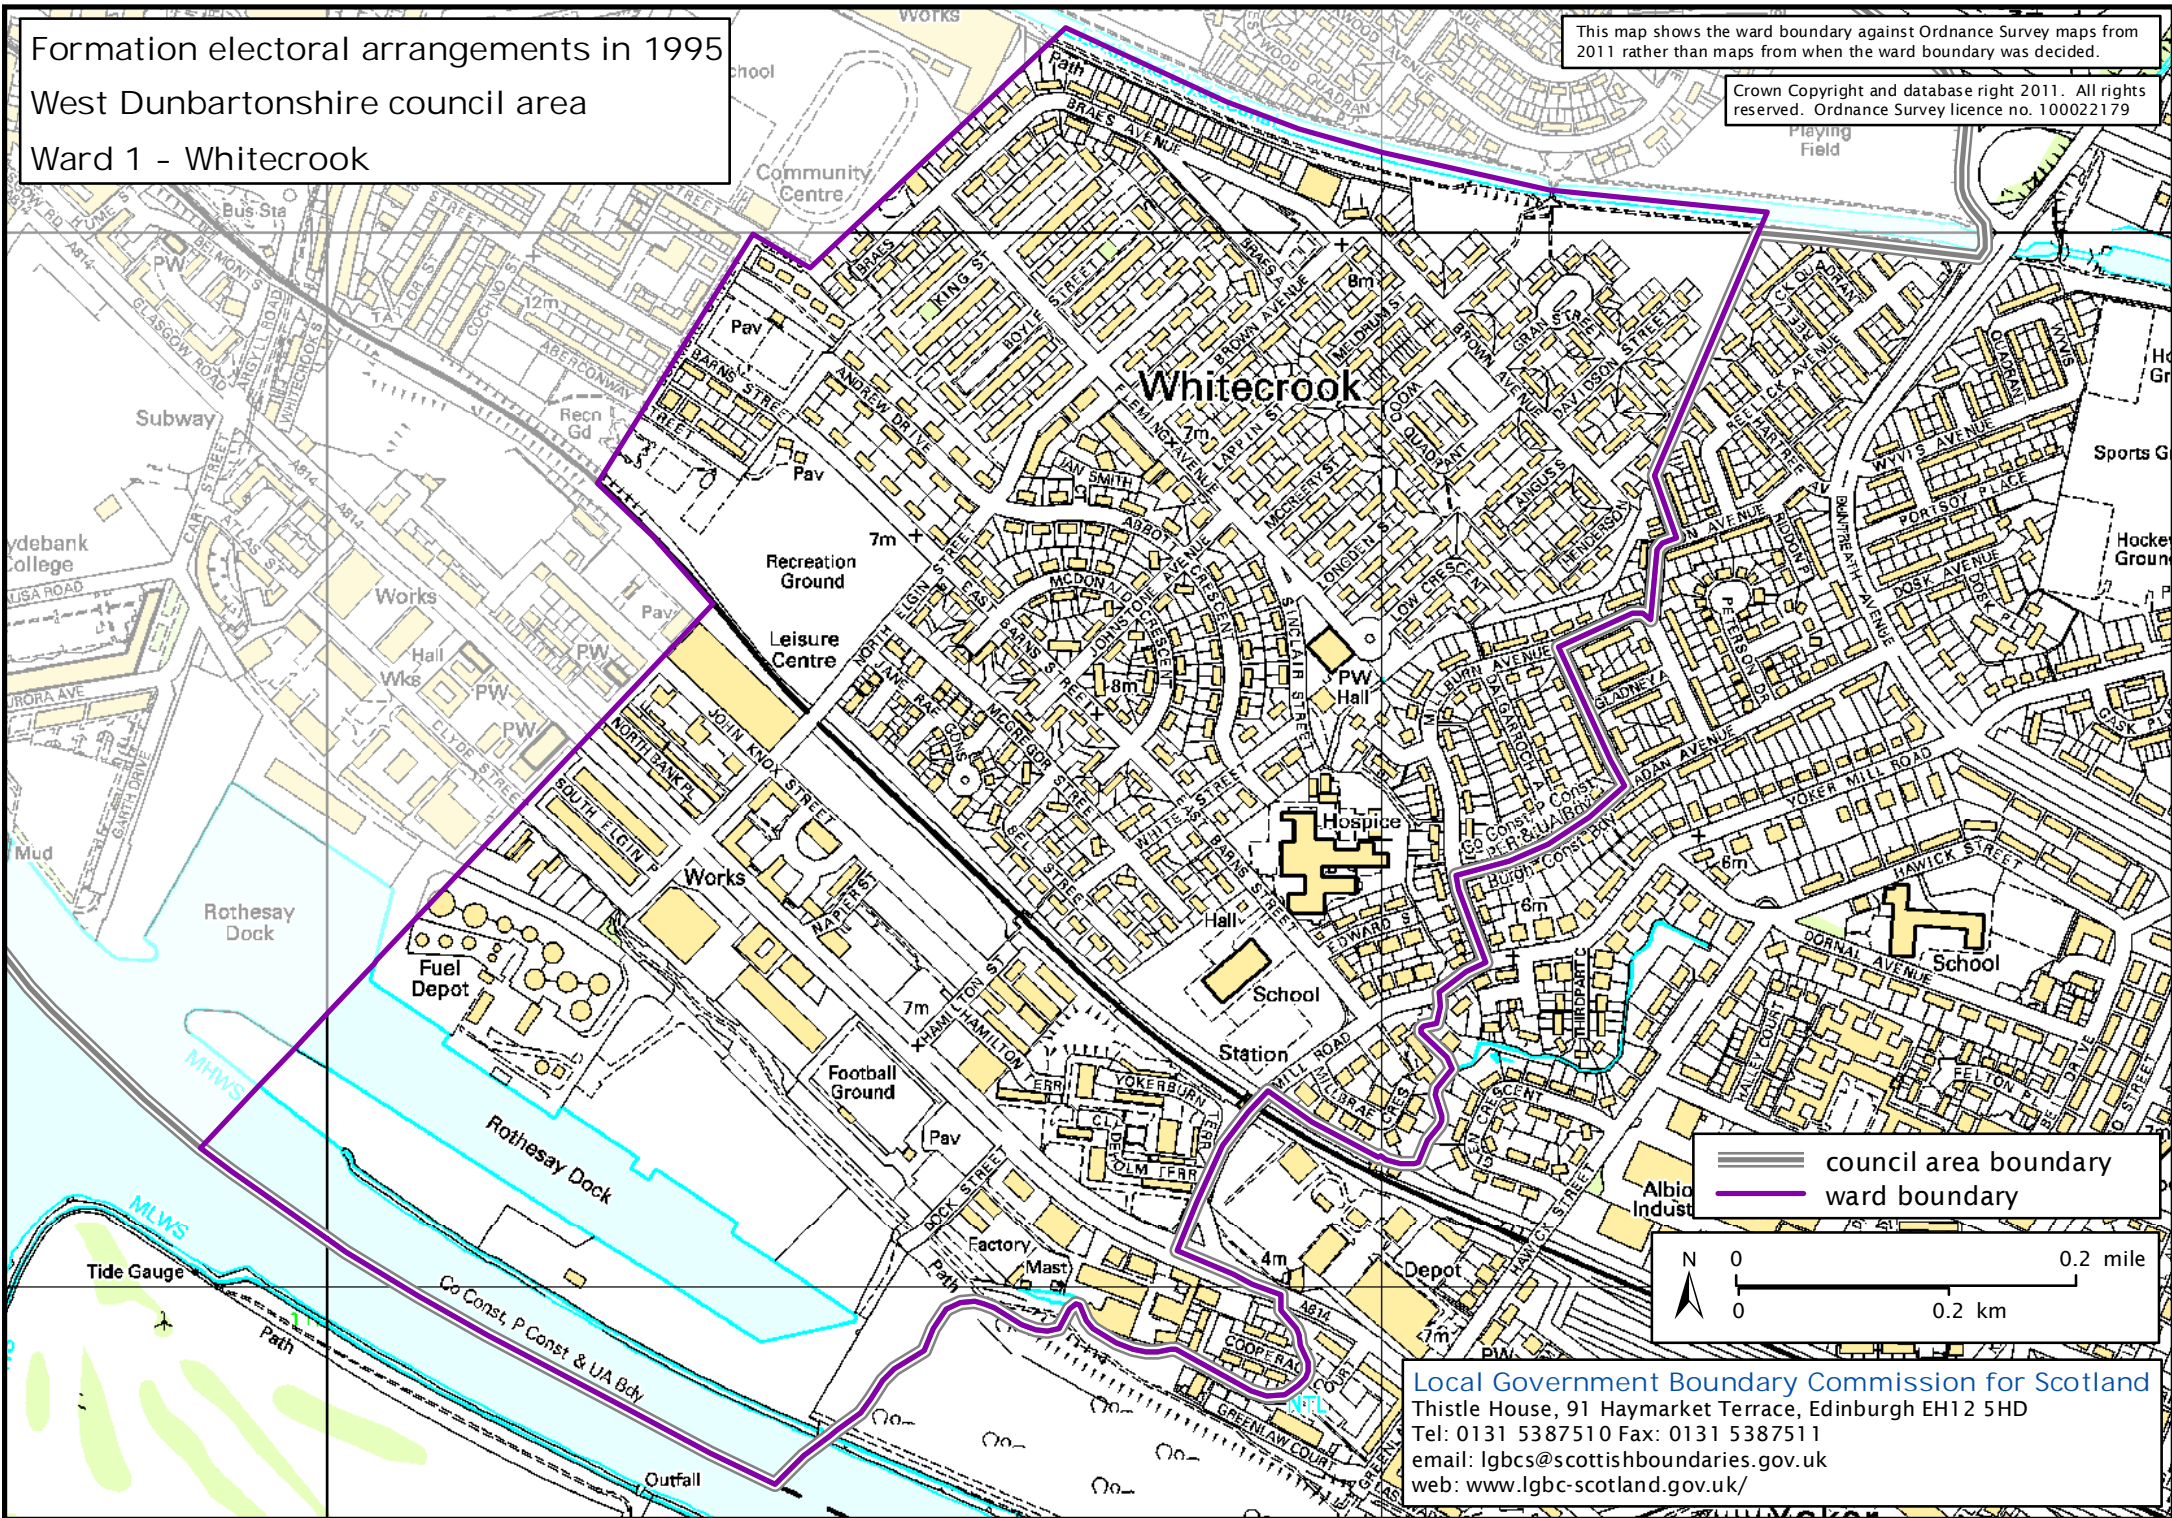

Formation electoral arrangements in 1995  
West Dunbartonshire council area  
Ward 1 - Whitecreek

This map shows the ward boundary against Ordnance Survey maps from 2011 rather than maps from when the ward boundary was decided.

Crown Copyright and database right 2011. All rights reserved. Ordnance Survey licence no. 100022179

Local Government Boundary Commission for Scotland  
Thistle House, 91 Haymarket Terrace, Edinburgh EH12 5HD  
Tel: 0131 5387510 Fax: 0131 5387511  
email: lgbc@scottishboundaries.gov.uk  
web: www.lgbc-scotland.gov.uk/