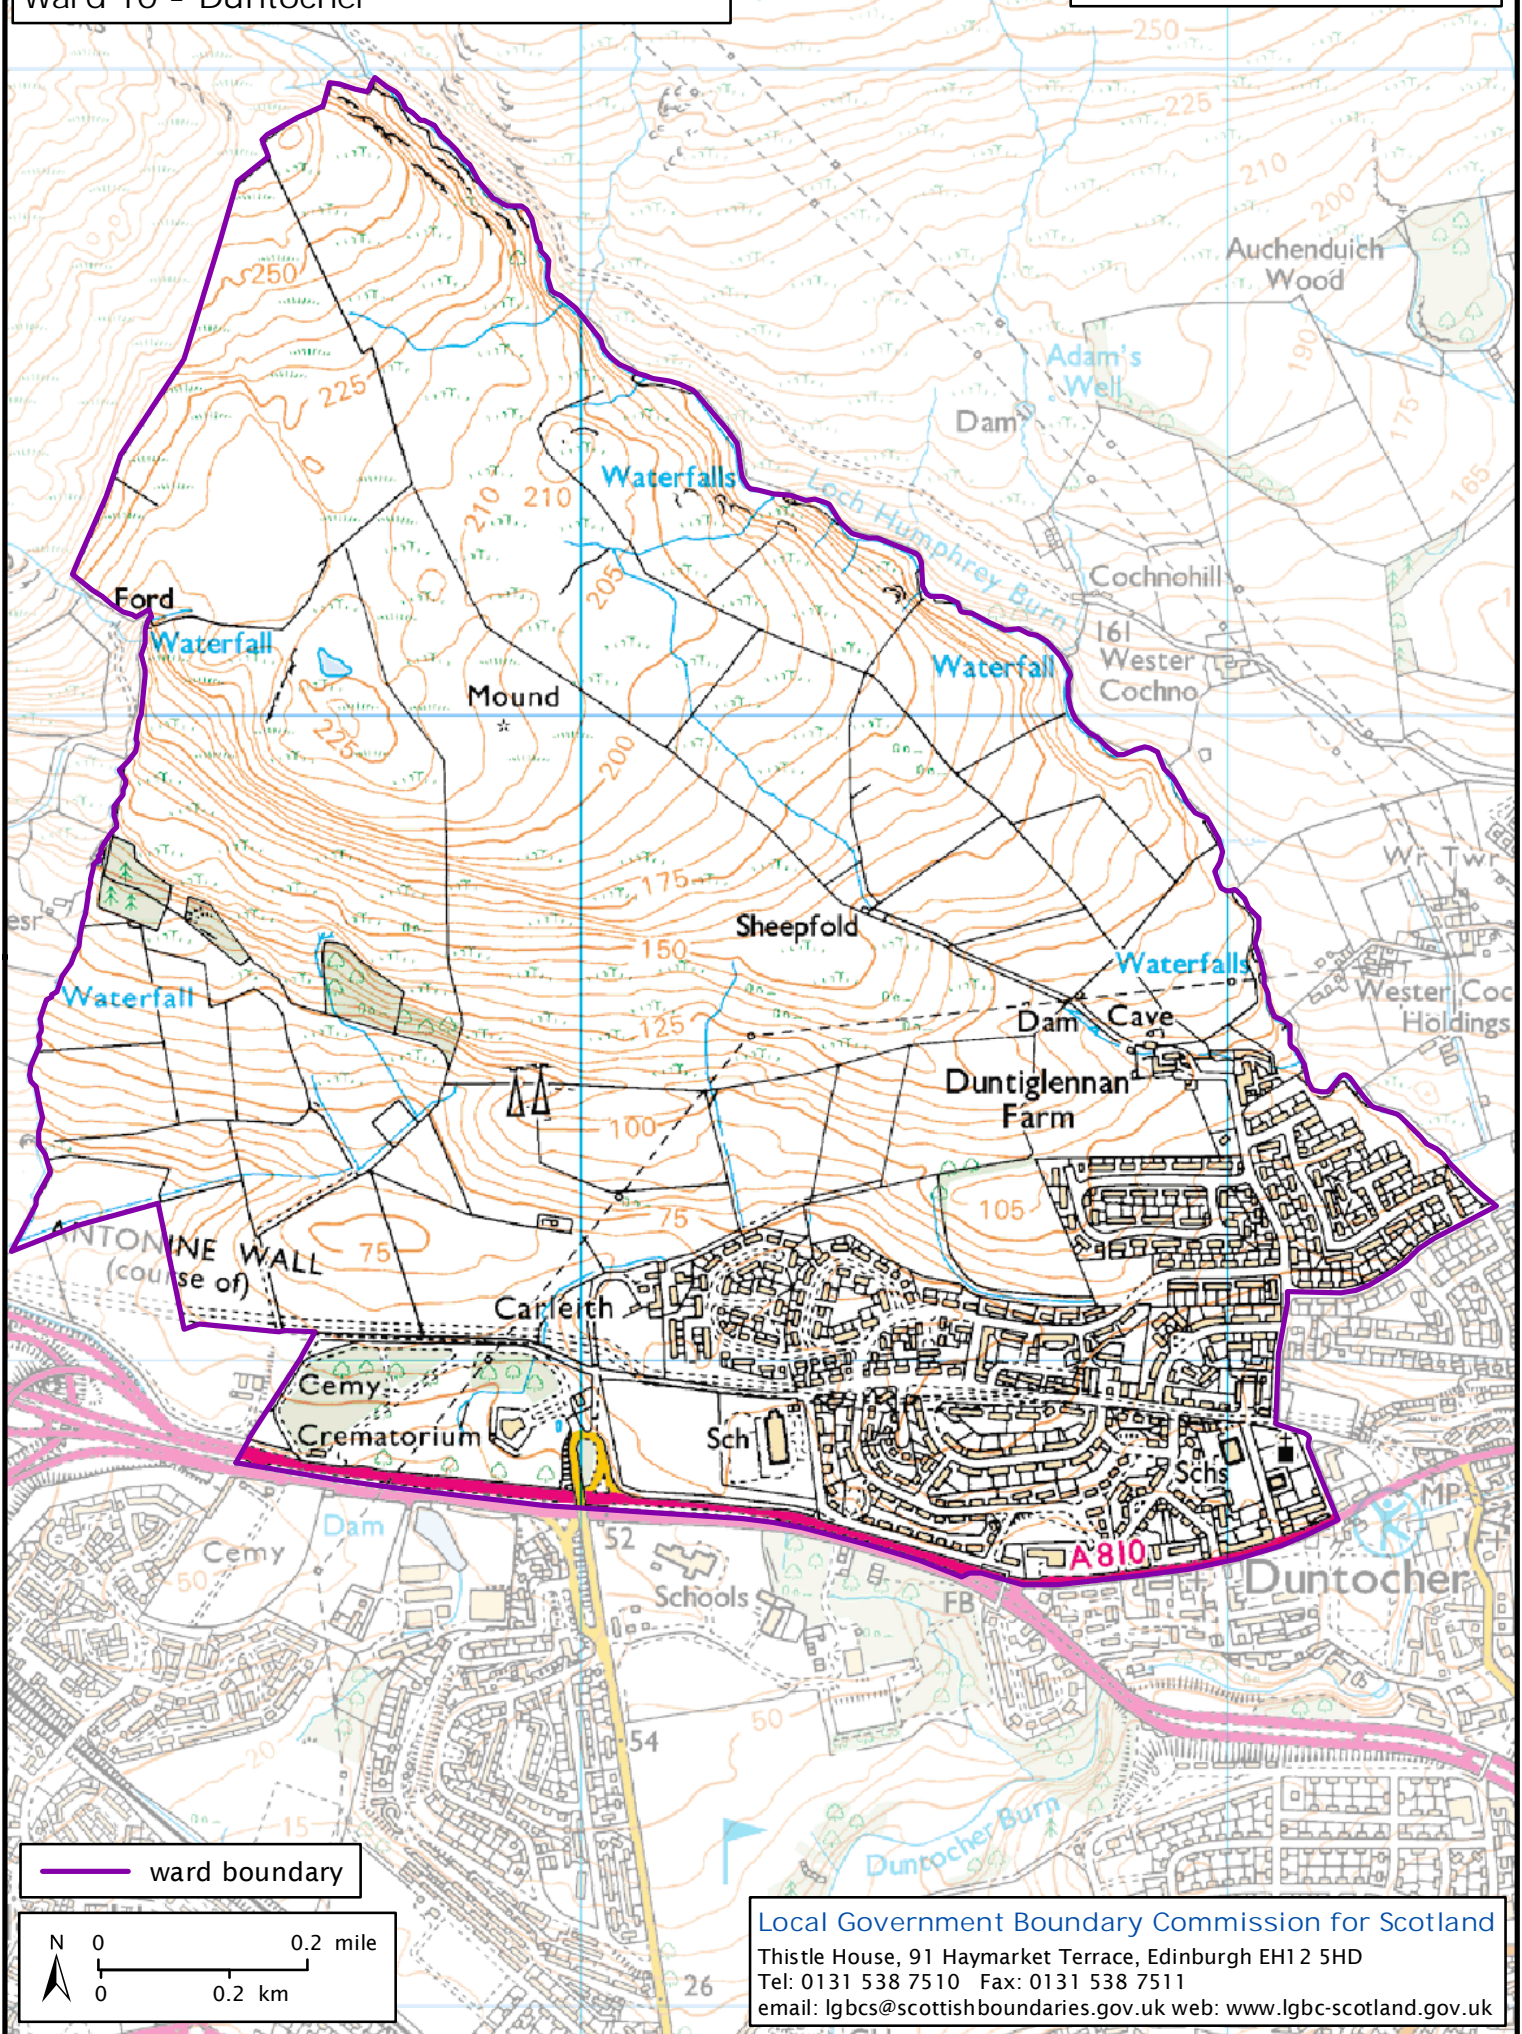

Formation electoral arrangements in 1995  
West Dunbartonshire council area  
Ward 10 - Duntocher

This map shows the ward boundary against Ordnance Survey maps from 2011 rather than maps from when the ward boundary was decided.

Crown Copyright and database right 2011. All rights reserved. Ordnance Survey licence no. 100022179

— ward boundary

Local Government Boundary Commission for Scotland  
Thistle House, 91 Haymarket Terrace, Edinburgh EH1 2 5HD  
Tel: 0131 538 7510 Fax: 0131 538 7511  
email: [lgbcs@scottishboundaries.gov.uk](mailto:lgbcs@scottishboundaries.gov.uk) web: [www.lgbc-scotland.gov.uk](http://www.lgbc-scotland.gov.uk)