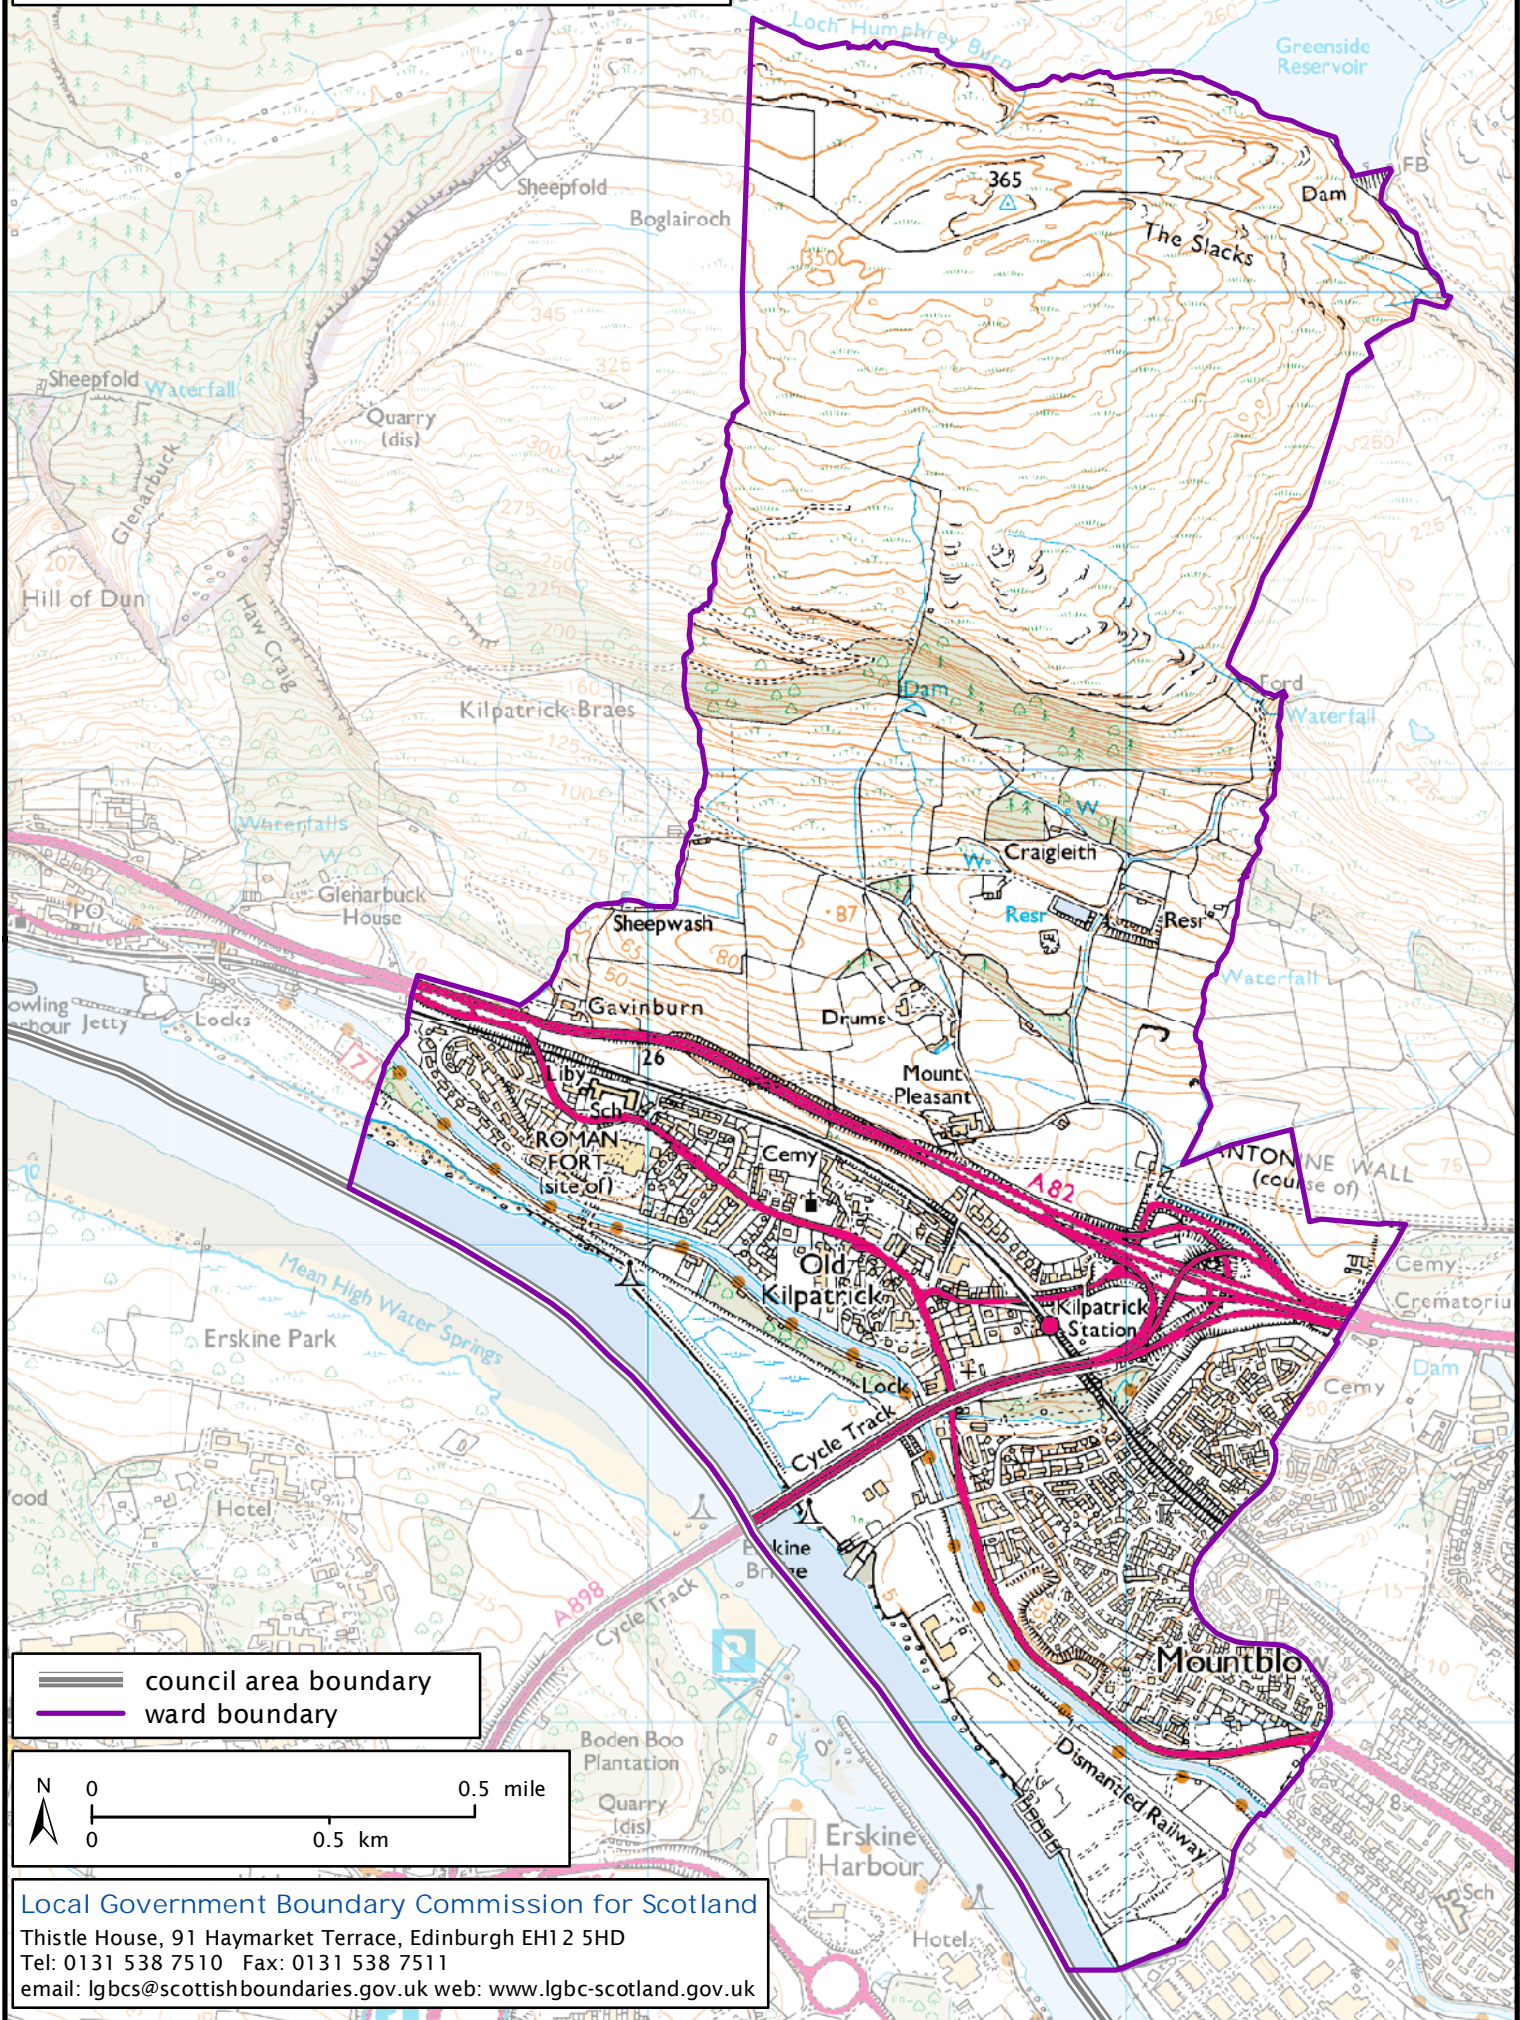

Formation electoral arrangements in 1995
 West Dunbartonshire council area
 Ward 11 - Old Kilpatrick

This map shows the ward boundary against Ordnance Survey maps from 2011 rather than maps from when the ward boundary was decided.

Crown Copyright and database right 2011. All rights reserved. Ordnance Survey licence no. 100022179

 council area boundary
 ward boundary

Local Government Boundary Commission for Scotland
 Thistle House, 91 Haymarket Terrace, Edinburgh EH1 2 SHD
 Tel: 0131 538 7510 Fax: 0131 538 7511
 email: lgbc@scottishboundaries.gov.uk web: www.lgbc-scotland.gov.uk