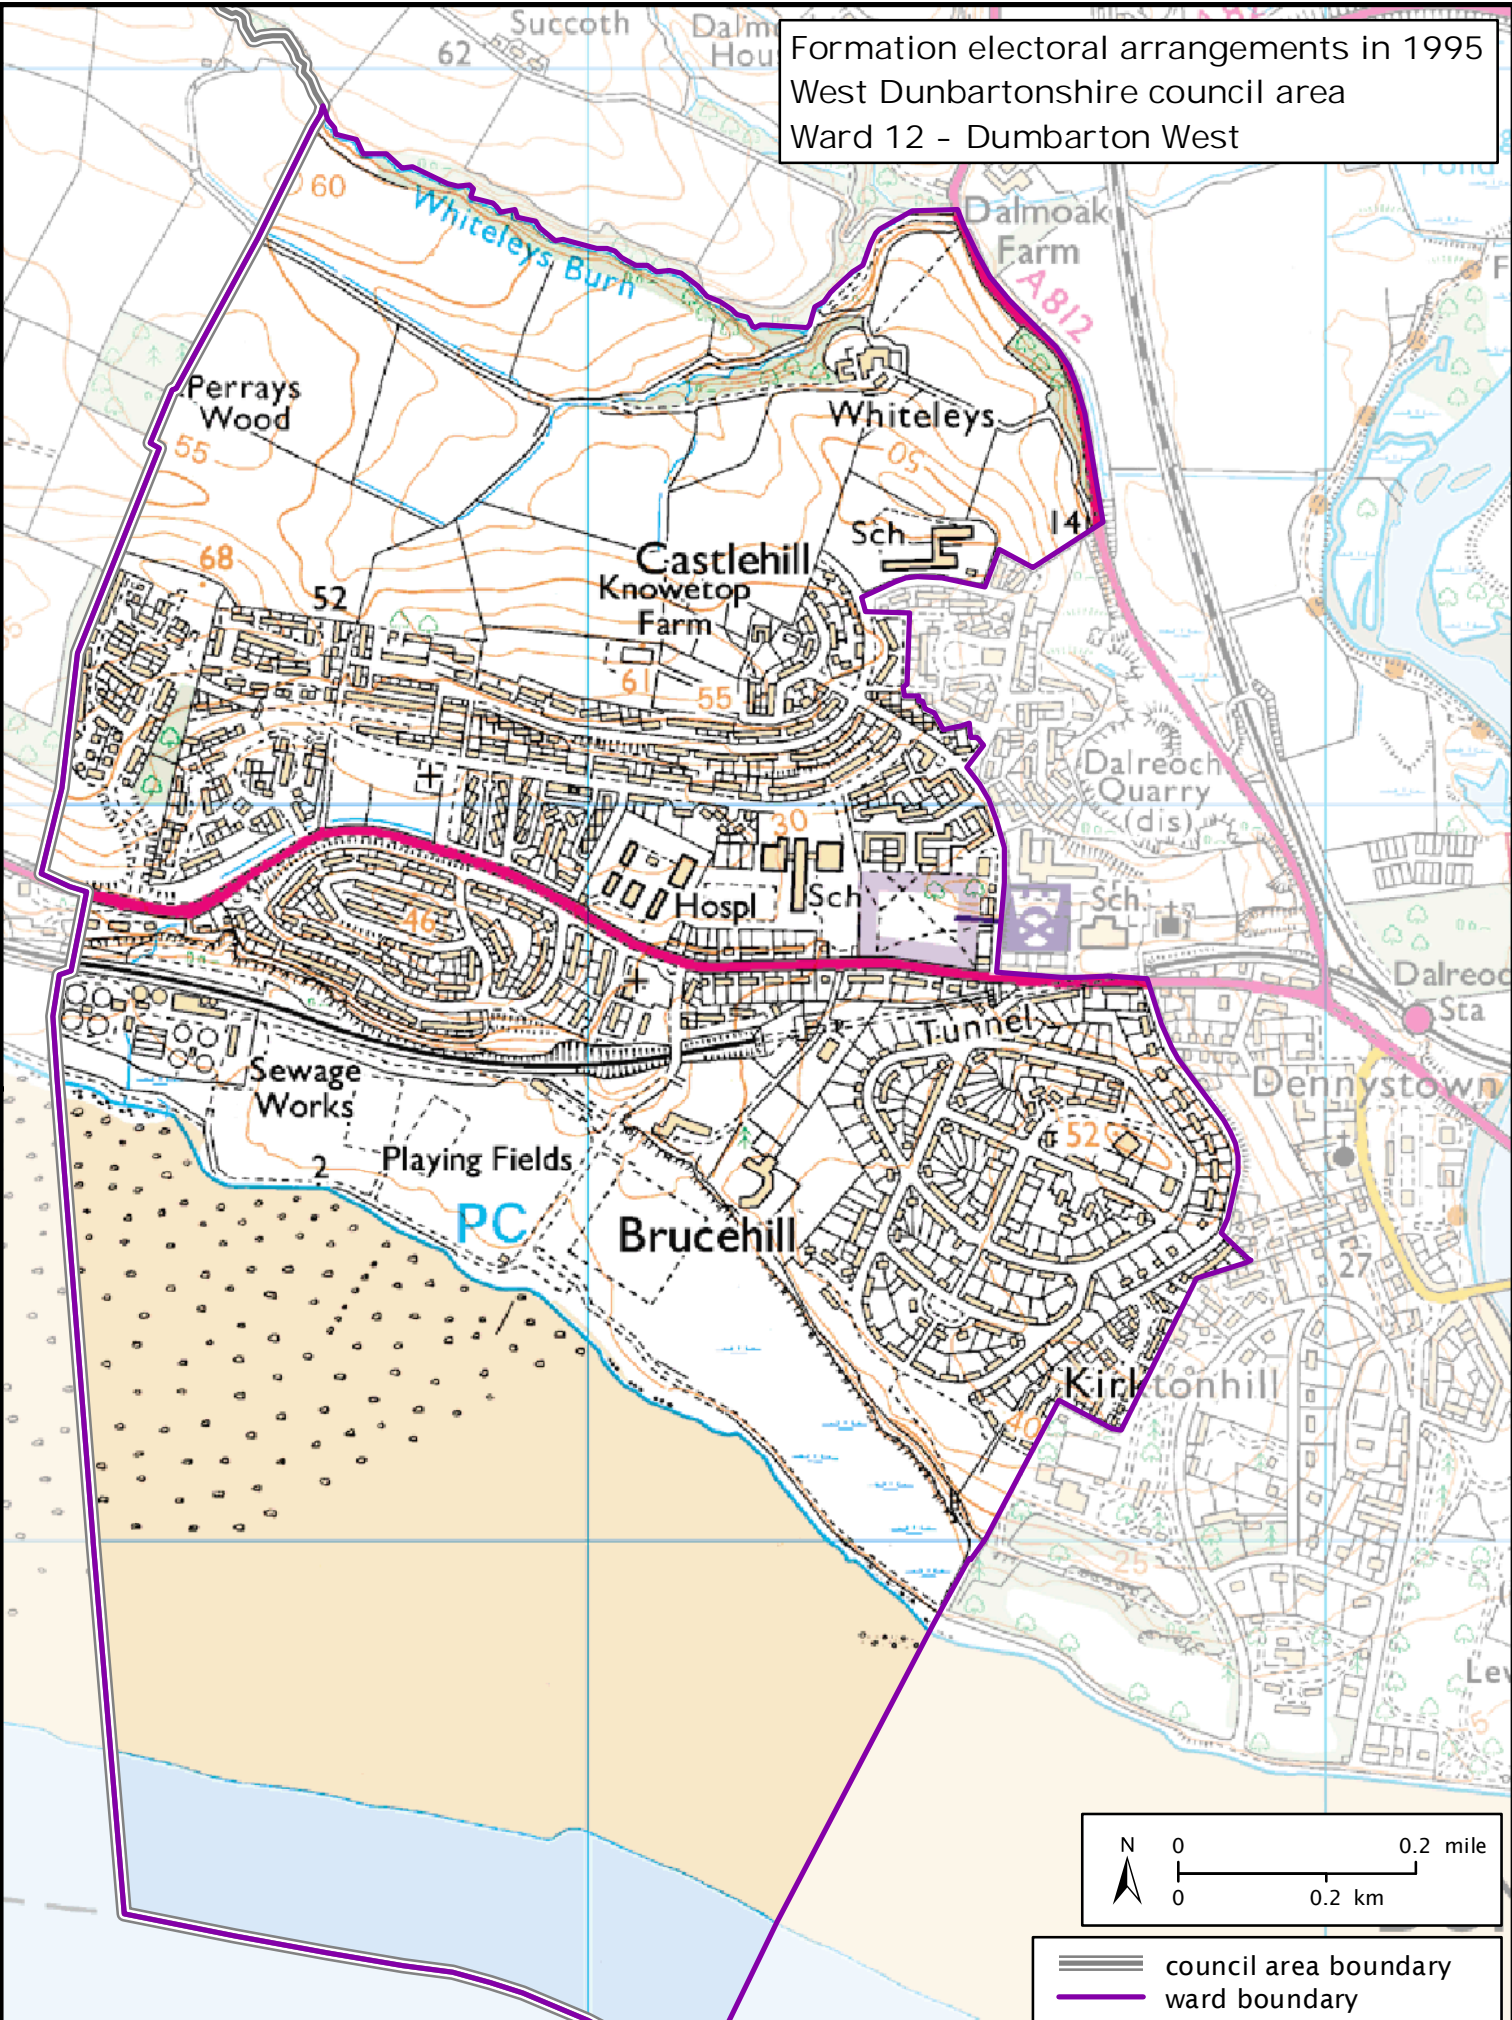

Formation electoral arrangements in 1995  
West Dunbartonshire council area  
Ward 12 - Dumbarton West

Crown Copyright and database right 2011. All rights reserved. Ordnance Survey licence no. 100022179

This map shows the ward boundary against Ordnance Survey maps from 2011 rather than maps from when the ward boundary was decided.

Local Government Boundary Commission for Scotland  
Thistle House, 91 Haymarket Terrace, Edinburgh EH1 2 5HD  
Tel: 0131 538 7510 Fax: 0131 538 7511  
email: lgbcsc@scottishboundaries.gov.uk web: www.lgbc-scotland.gov.uk