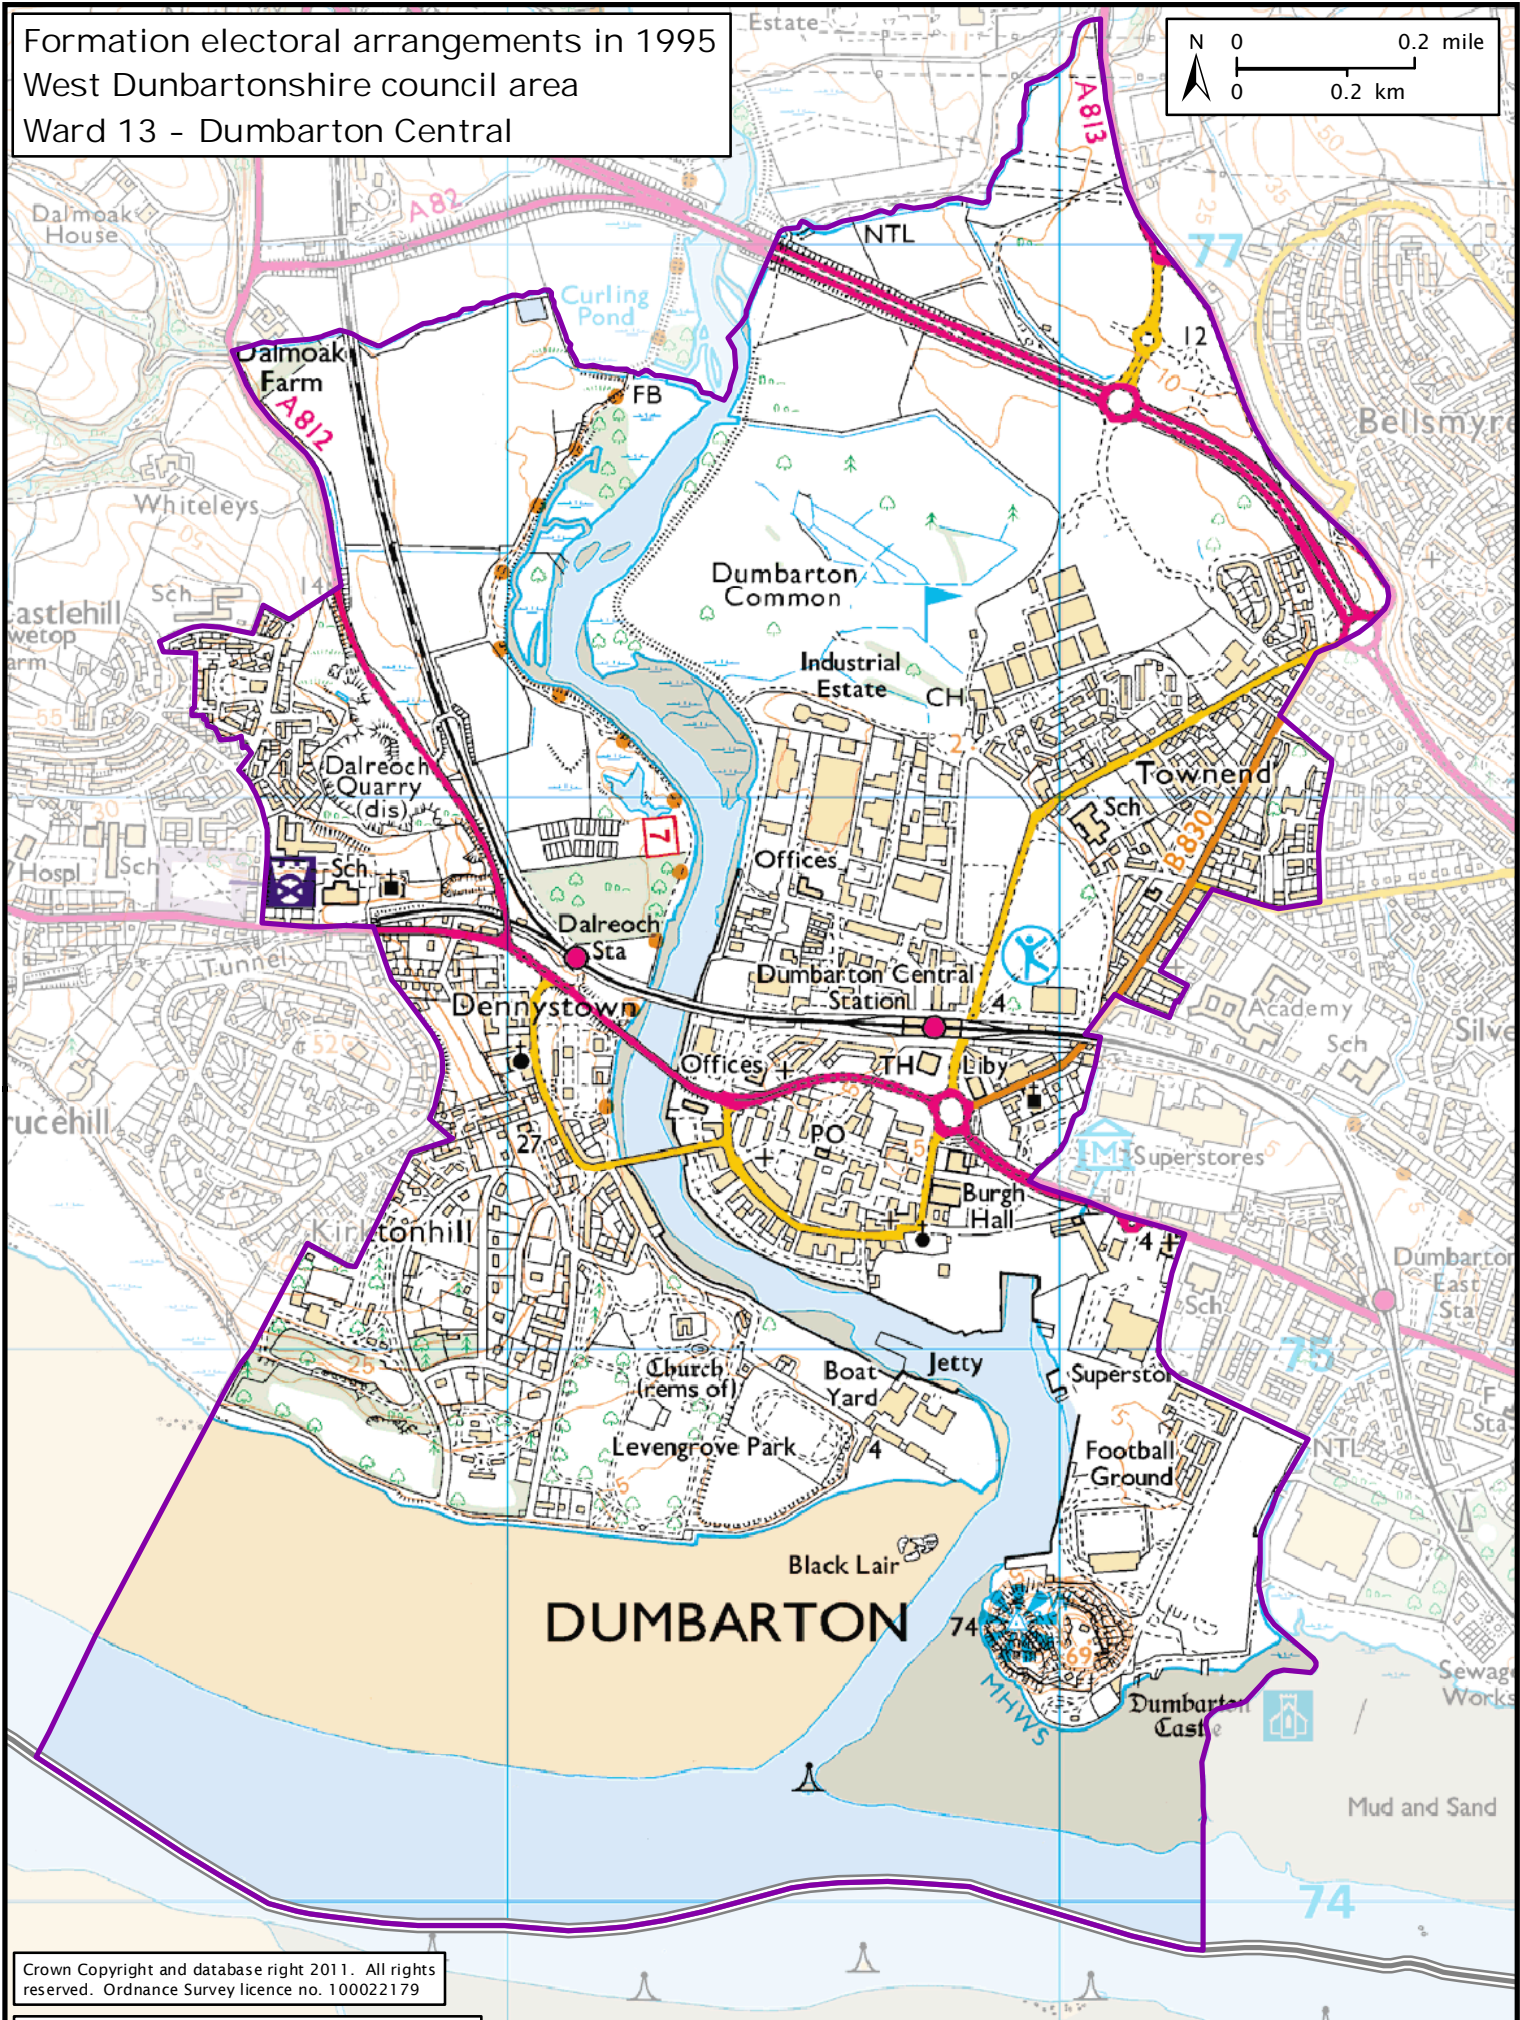

Formation electoral arrangements in 1995  
 West Dunbartonshire council area  
 Ward 13 - Dumbarton Central

Crown Copyright and database right 2011. All rights reserved. Ordnance Survey licence no. 10002179

 council area boundary  
 ward boundary

This map shows the ward boundary against Ordnance Survey maps from 2011 rather than maps from when the ward boundary was decided.

Local Government Boundary Commission for Scotland  
 Thistle House, 91 Haymarket Terrace, Edinburgh EH1 2 SHD  
 Tel: 0131 538 7510 Fax: 0131 538 7511  
 email: lgbc@scottishboundaries.gov.uk web: www.lgbc-scotland.gov.uk