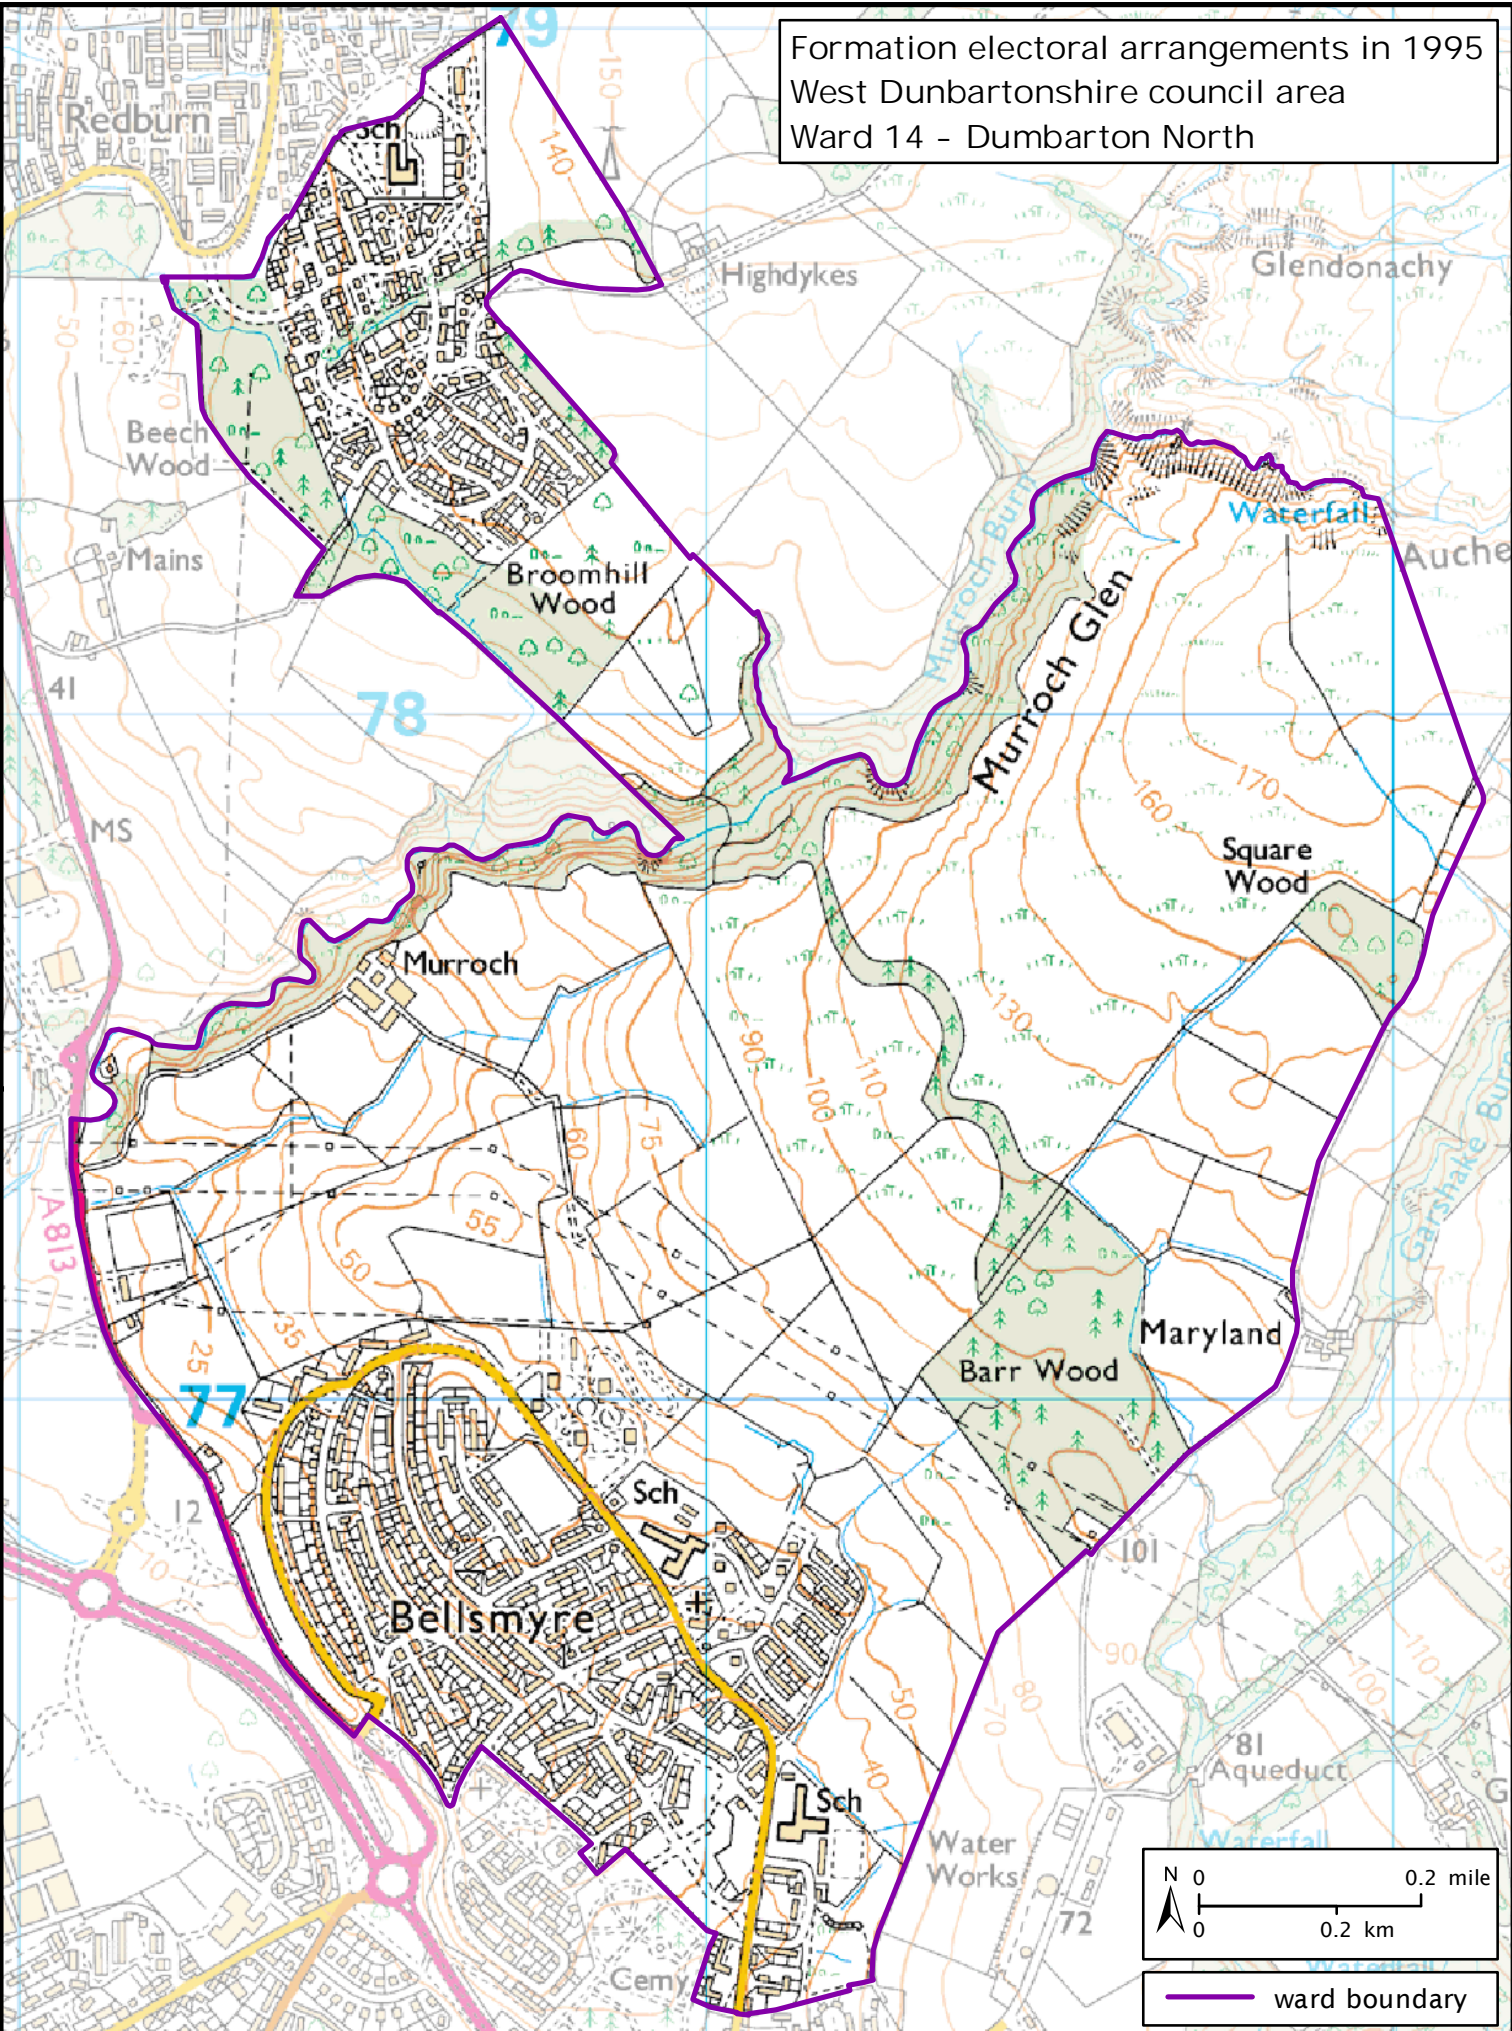

Formation electoral arrangements in 1995
 West Dunbartonshire council area
 Ward 14 - Dumbarton North

— ward boundary

Local Government Boundary Commission for Scotland
 Thistle House, 91 Haymarket Terrace, Edinburgh EH12 5HD
 Tel: 0131 538 7510 Fax: 0131 538 7511
 email: lgbc@scottishboundaries.gov.uk web: www.lgbc-scotland.gov.uk

Crown Copyright and database right 2011. All rights reserved. Ordnance Survey licence no. 100022179

This map shows the ward boundary against Ordnance Survey maps from 2011 rather than maps from when the ward boundary was decided.