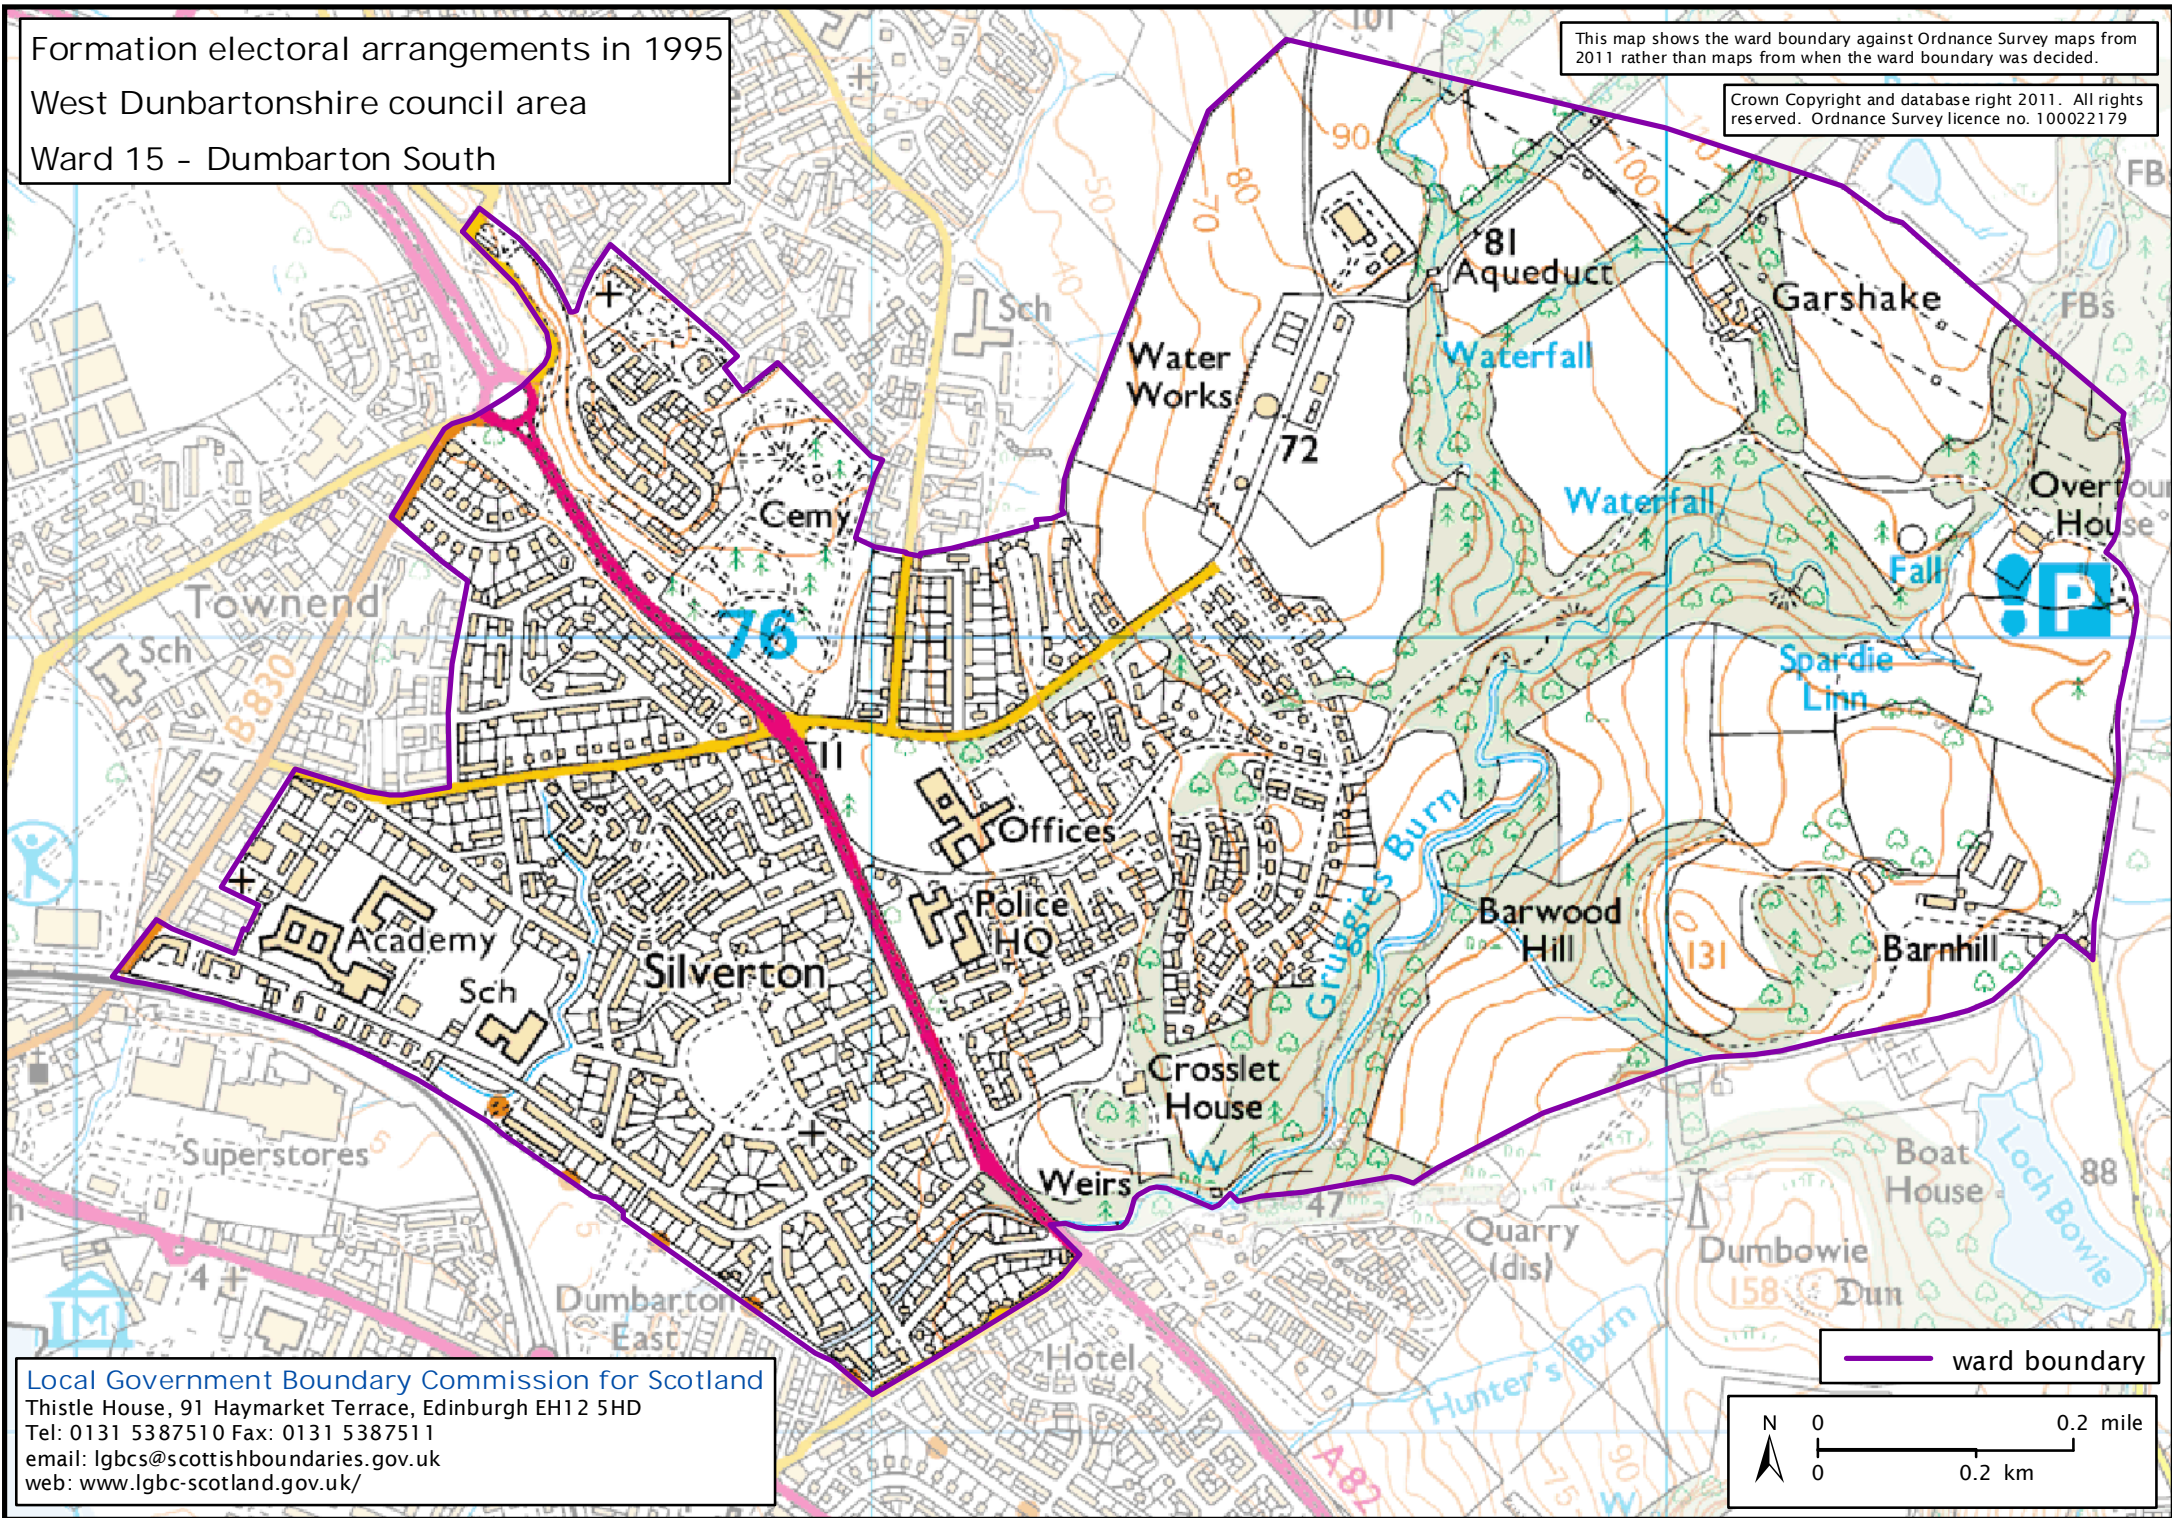

Formation electoral arrangements in 1995

West Dunbartonshire council area

Ward 15 - Dumbarton South

This map shows the ward boundary against Ordnance Survey maps from 2011 rather than maps from when the ward boundary was decided.

Crown Copyright and database right 2011. All rights reserved. Ordnance Survey licence no. 100022179

Local Government Boundary Commission for Scotland  
Thistle House, 91 Haymarket Terrace, Edinburgh EH12 5HD  
Tel: 0131 5387510 Fax: 0131 5387511  
email: lgbcscottishboundaries.gov.uk  
web: www.lgbc-scotland.gov.uk/

ward boundary