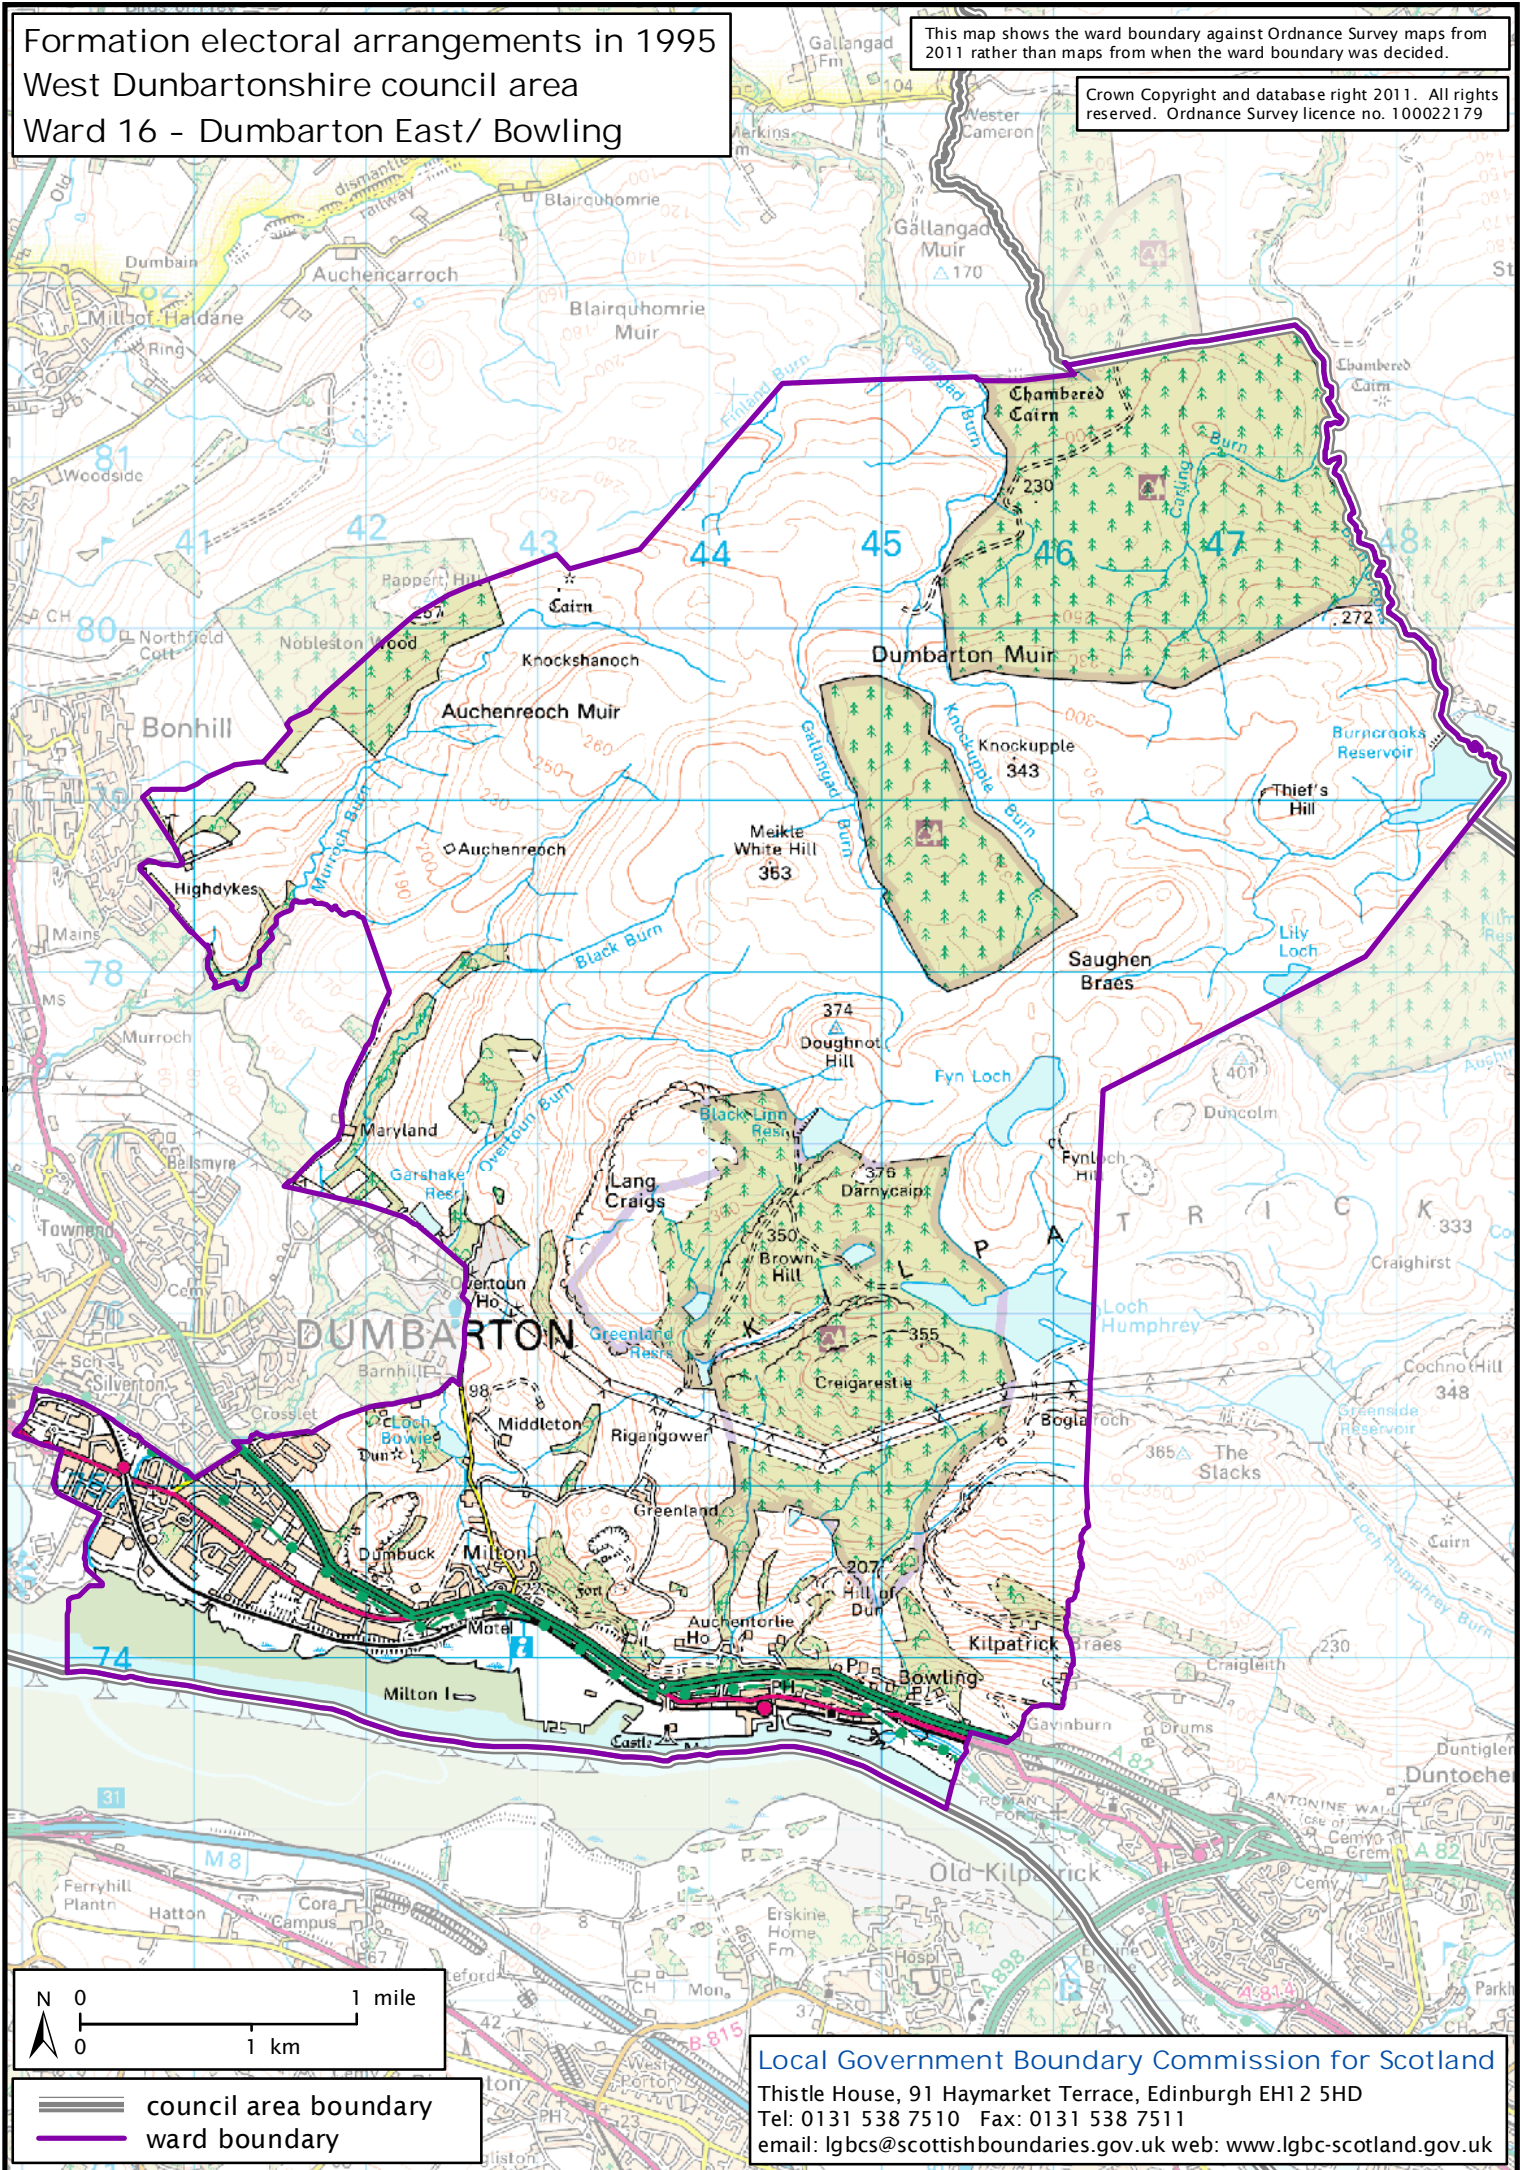

Formation electoral arrangements in 1995
 West Dunbartonshire council area
 Ward 16 - Dumbarton East/ Bowling

This map shows the ward boundary against Ordnance Survey maps from 2011 rather than maps from when the ward boundary was decided.

Crown Copyright and database right 2011. All rights reserved. Ordnance Survey licence no. 100022179

council area boundary
 ward boundary

Local Government Boundary Commission for Scotland
 Thistle House, 91 Haymarket Terrace, Edinburgh EH1 2 SHD
 Tel: 0131 538 7510 Fax: 0131 538 7511
 email: lgbc@scottishboundaries.gov.uk web: www.lgbc-scotland.gov.uk