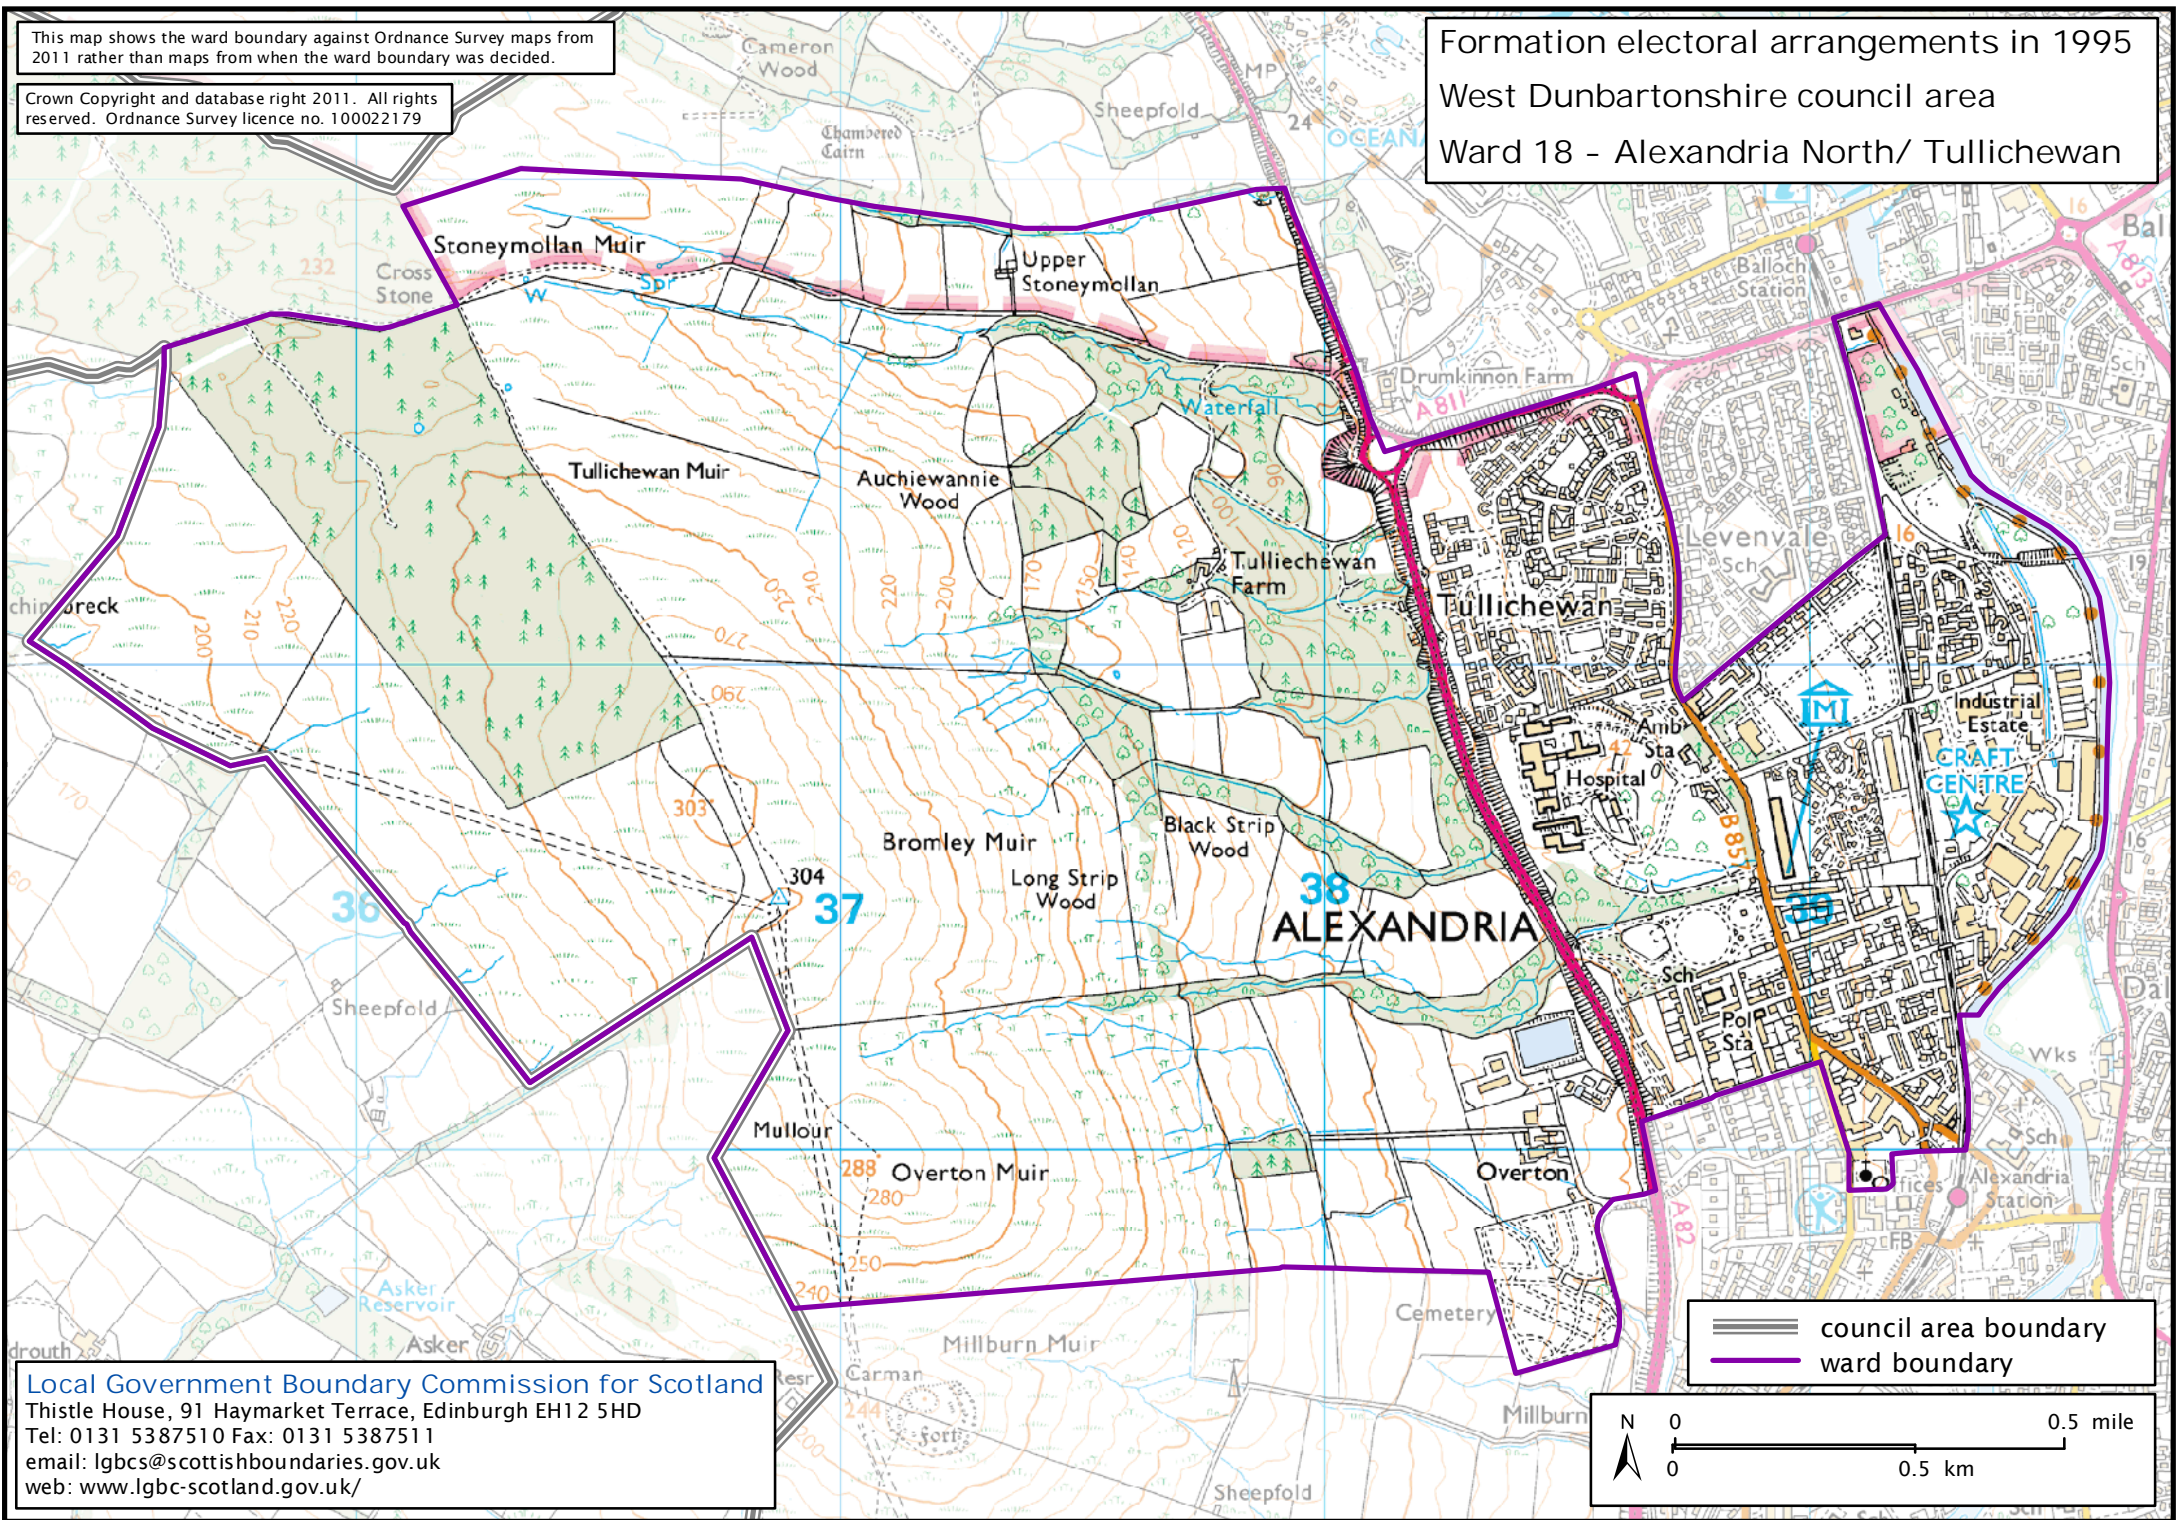

This map shows the ward boundary against Ordnance Survey maps from 2011 rather than maps from when the ward boundary was decided.

Crown Copyright and database right 2011. All rights reserved. Ordnance Survey licence no. 100022179

Formation electoral arrangements in 1995  
West Dunbartonshire council area  
Ward 18 - Alexandria North/ Tullichewan

Local Government Boundary Commission for Scotland  
Thistle House, 91 Haymarket Terrace, Edinburgh EH12 5HD  
Tel: 0131 5387510 Fax: 0131 5387511  
email: lgbc@scottishboundaries.gov.uk  
web: www.lgbc-scotland.gov.uk/

— council area boundary  
— ward boundary