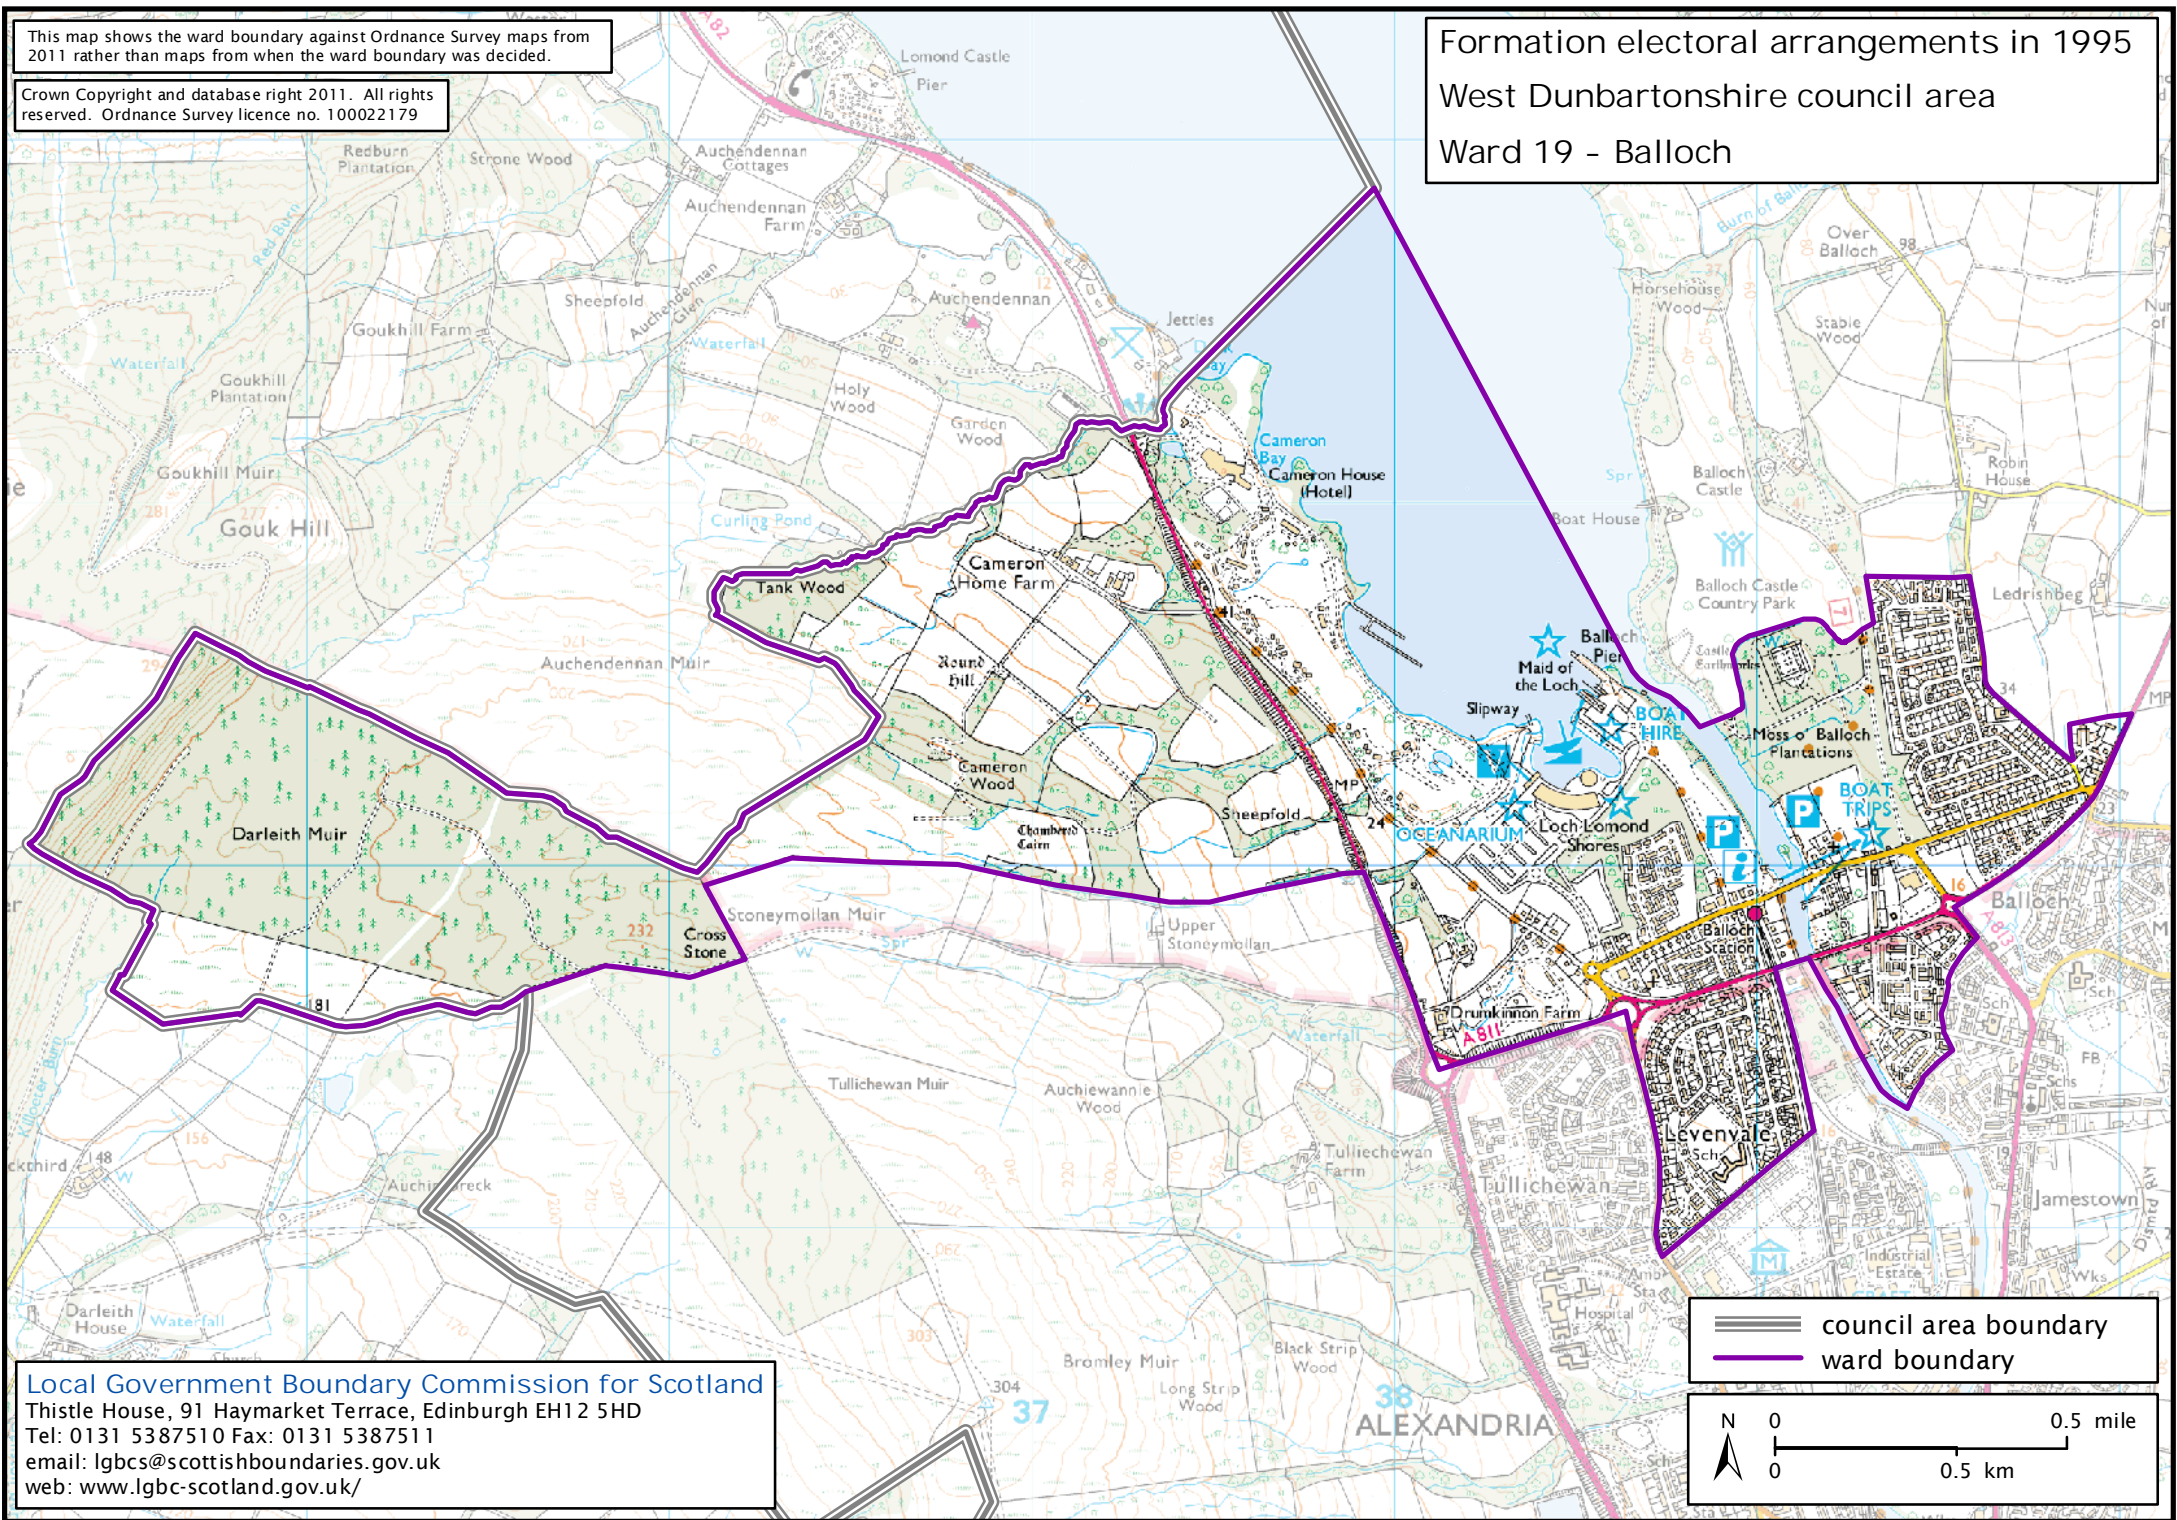

This map shows the ward boundary against Ordnance Survey maps from 2011 rather than maps from when the ward boundary was decided.

Crown Copyright and database right 2011. All rights reserved. Ordnance Survey licence no. 100022179

Formation electoral arrangements in 1995

West Dunbartonshire council area

Ward 19 - Balloch

Local Government Boundary Commission for Scotland
Thistle House, 91 Haymarket Terrace, Edinburgh EH12 5HD
Tel: 0131 5387510 Fax: 0131 5387511
email: lgbc@scottishboundaries.gov.uk
web: www.lgbc-scotland.gov.uk/

Legend:

- ==== council area boundary
- ==== ward boundary

Scale:

0 0.5 mile
0 0.5 km

North Arrow