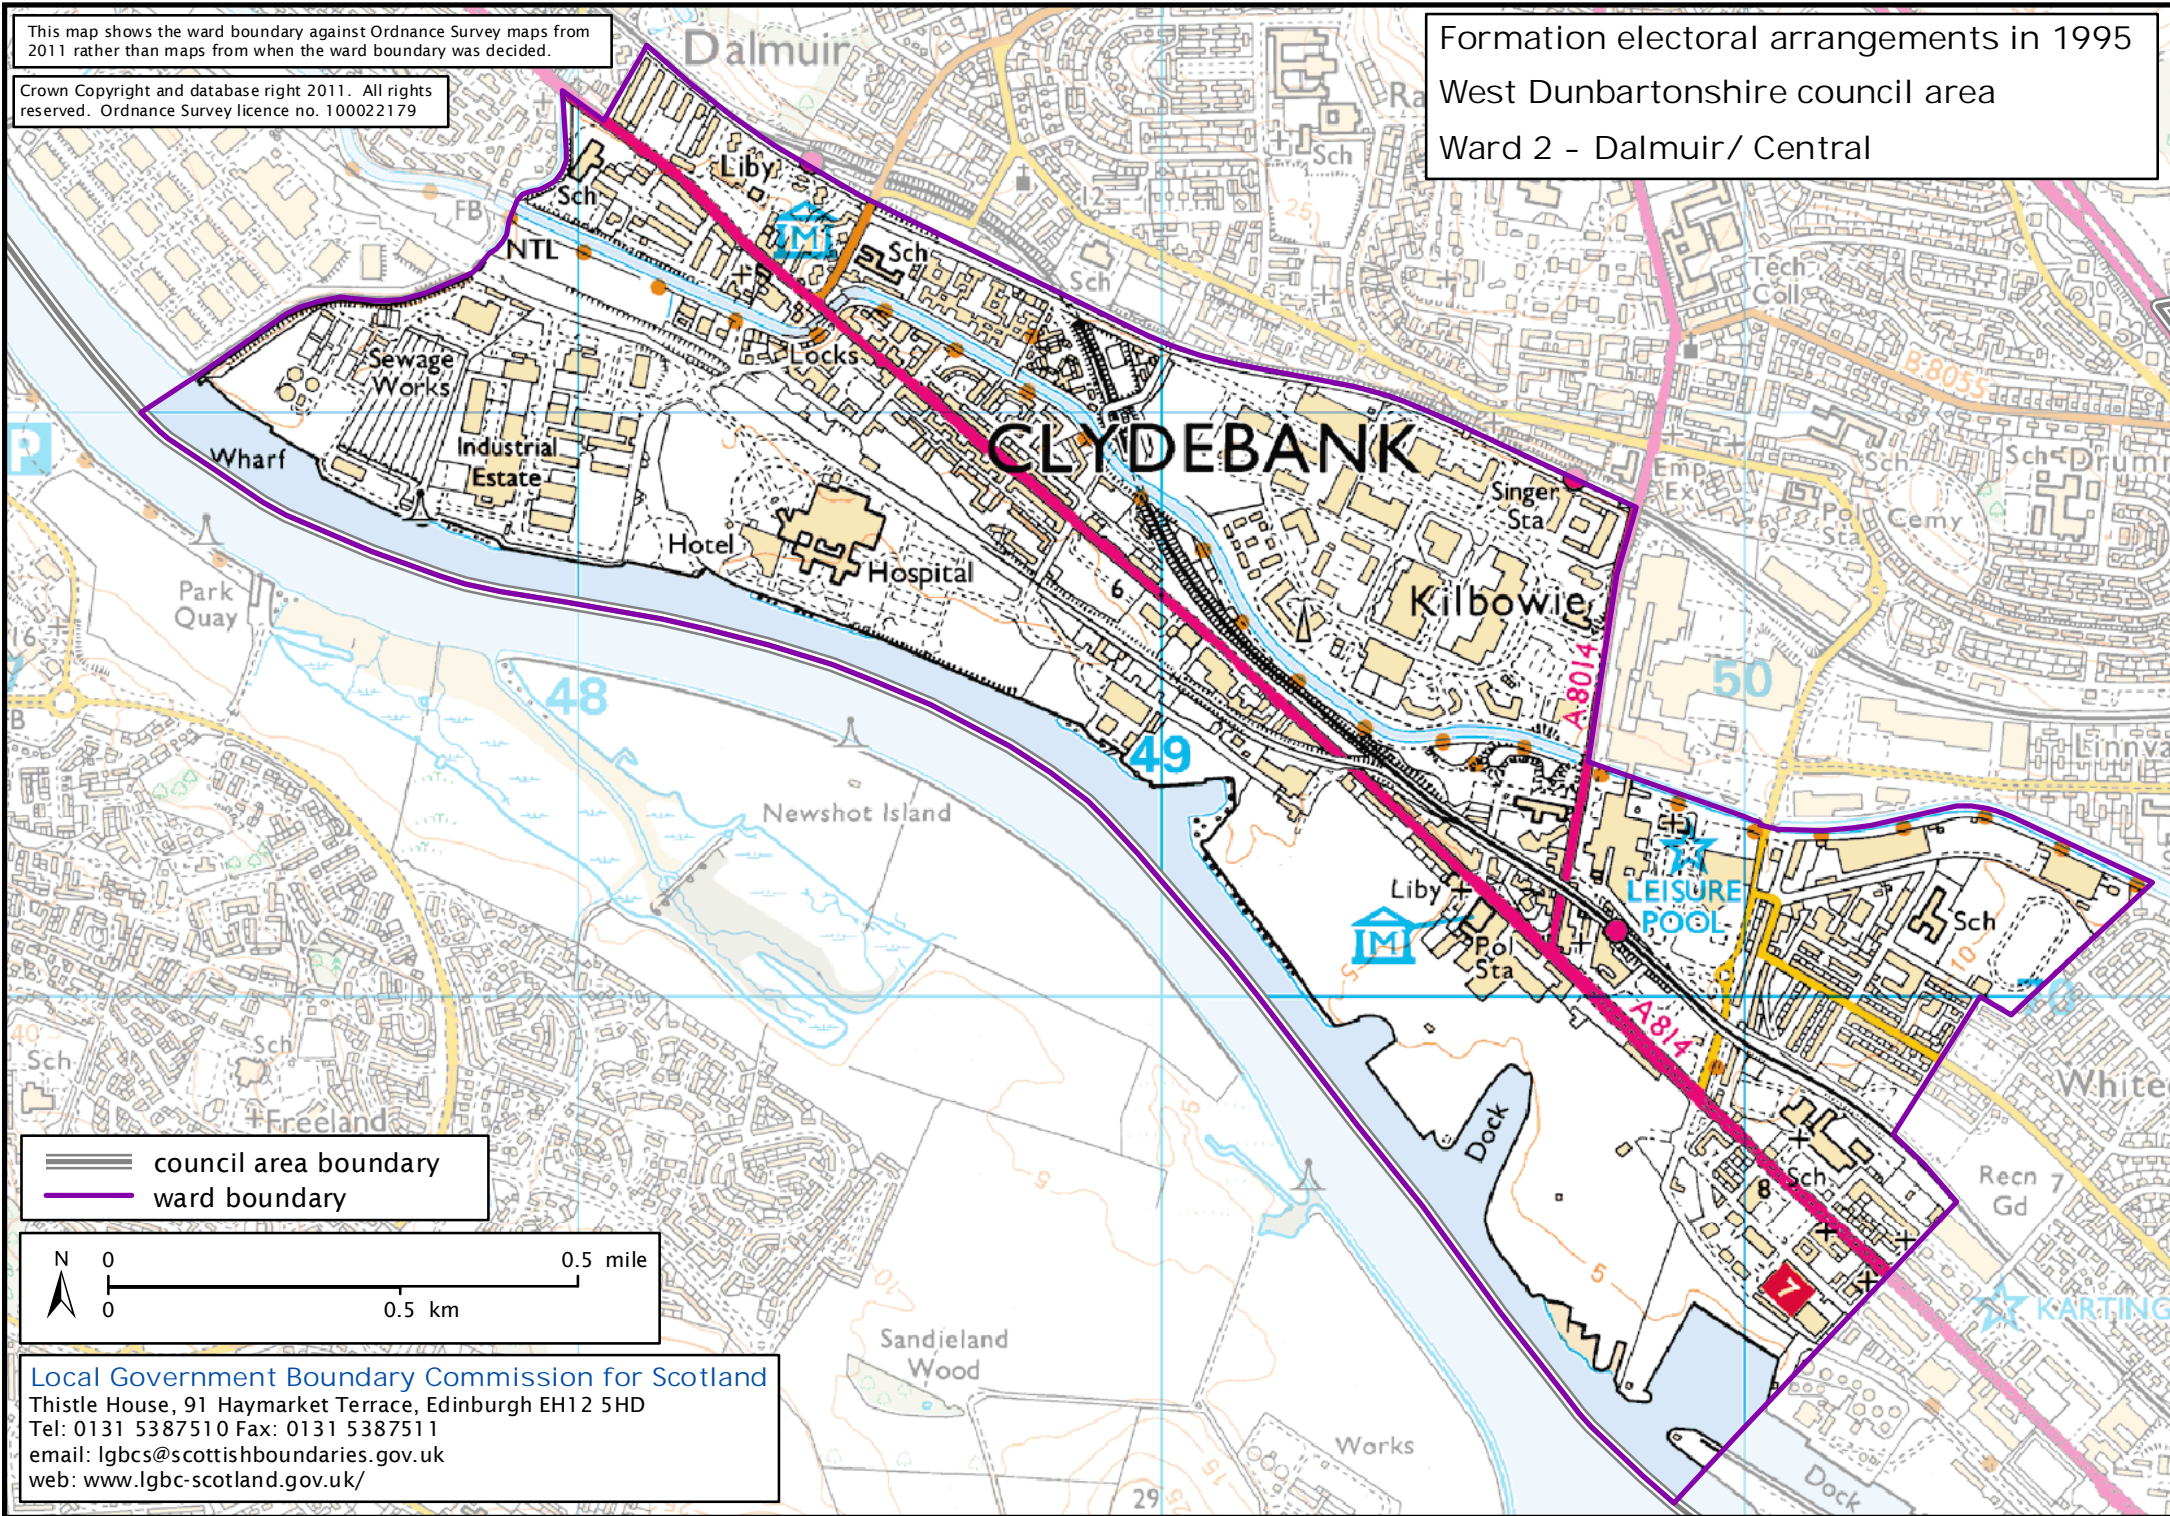

This map shows the ward boundary against Ordnance Survey maps from 2011 rather than maps from when the ward boundary was decided.

Crown Copyright and database right 2011. All rights reserved. Ordnance Survey licence no. 100022179

Formation electoral arrangements in 1995
West Dunbartonshire council area
Ward 2 - Dalmuir/ Central

— council area boundary
— ward boundary