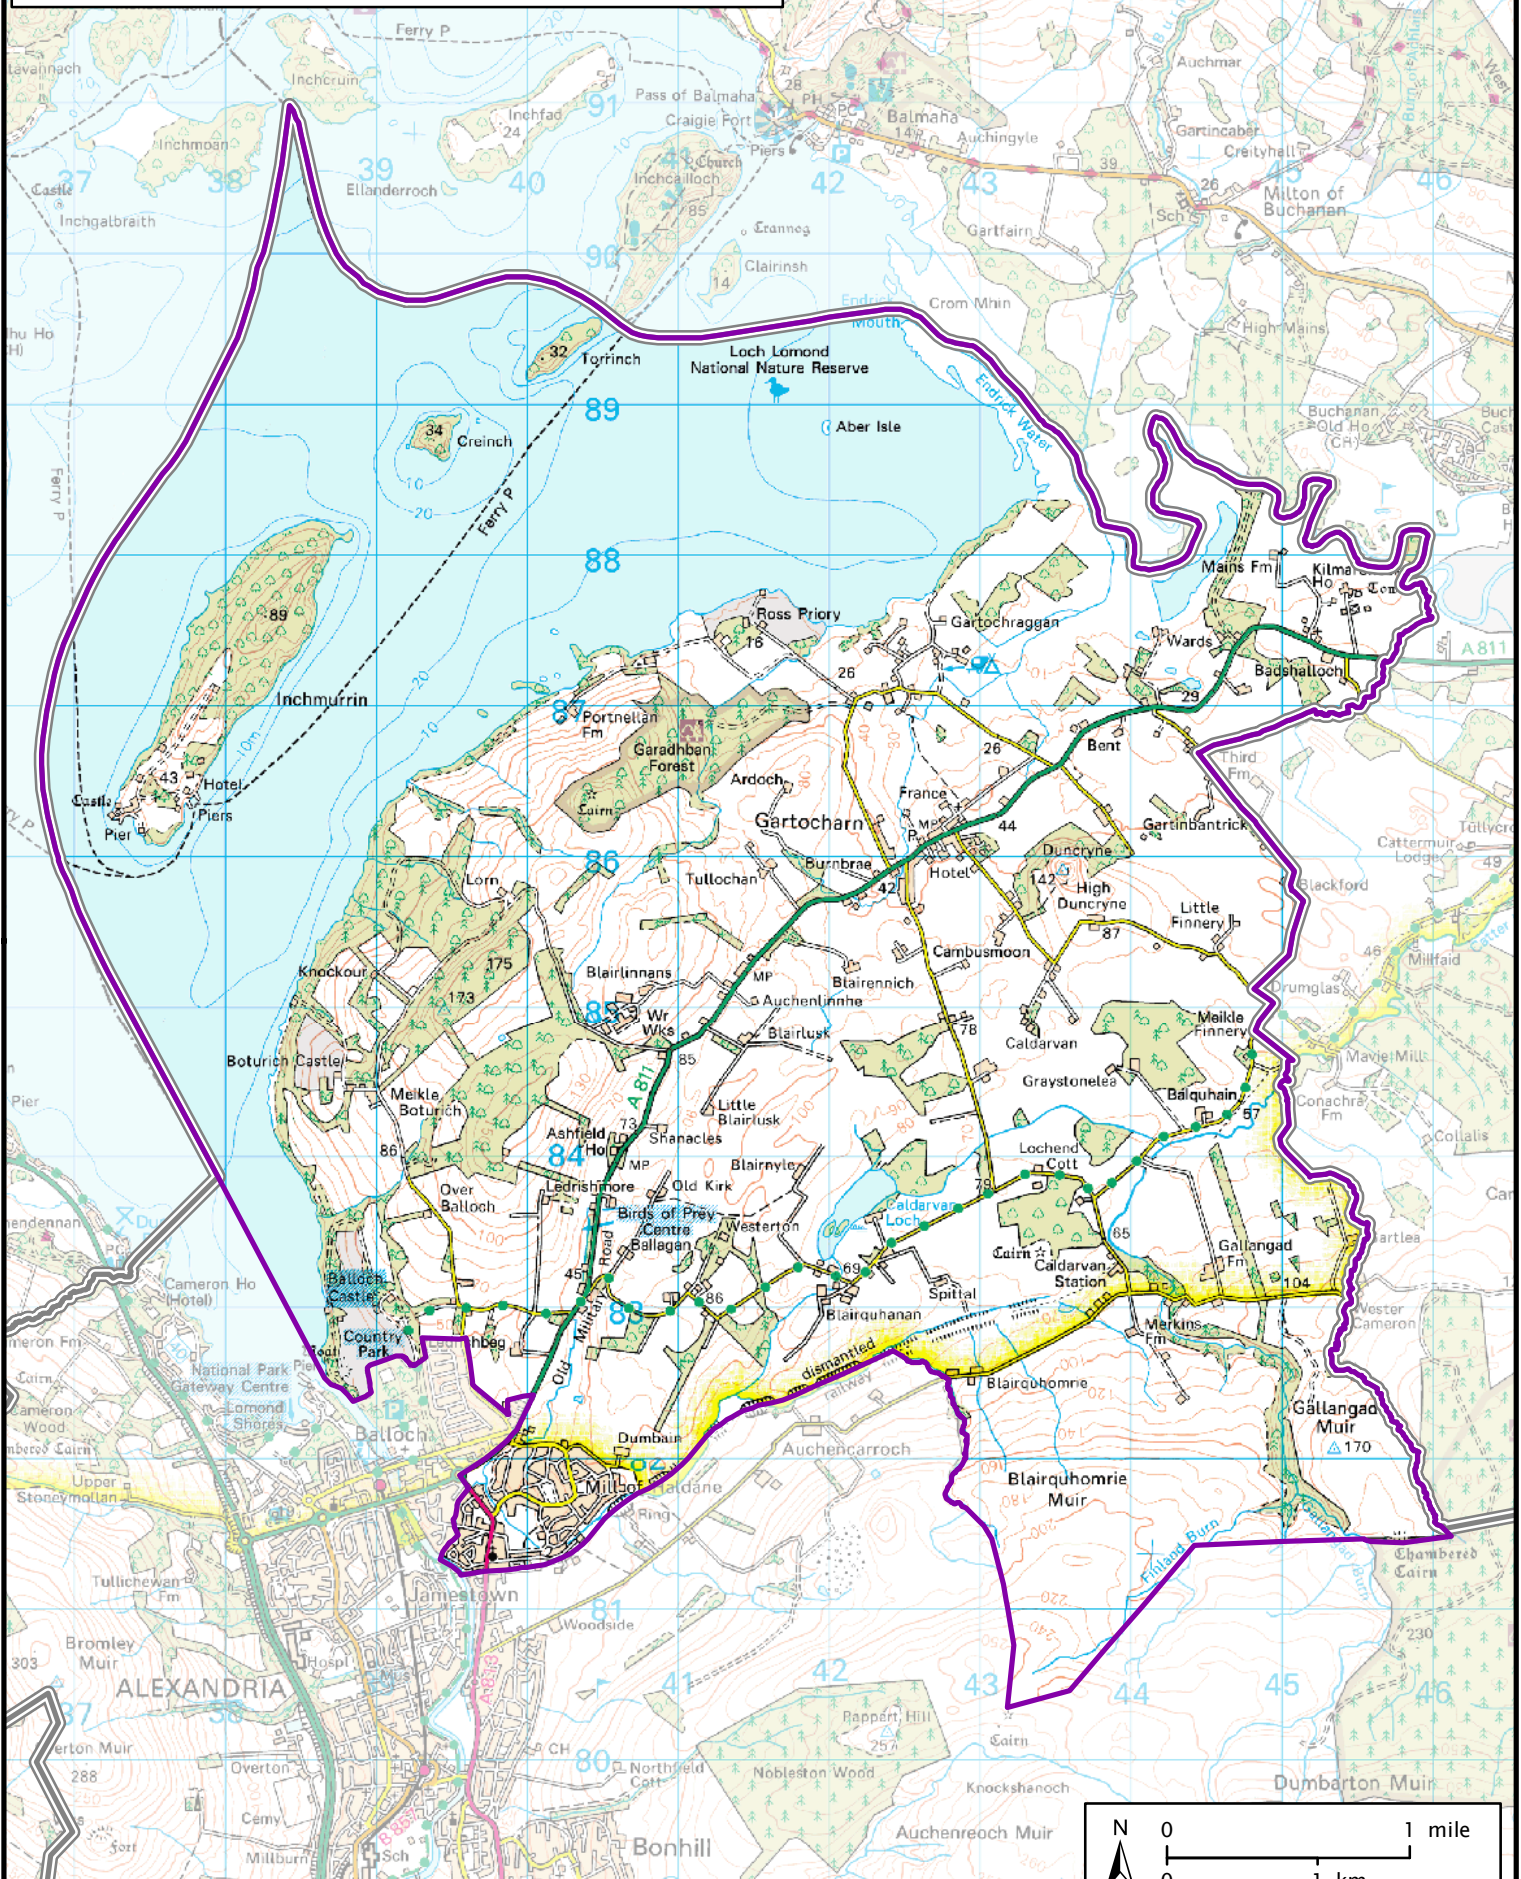

Formation electoral arrangements in 1995  
 West Dunbartonshire council area  
 Ward 20 - Haldane/ Kilmaronock/ Jamestown

This map shows the ward boundary against Ordnance Survey maps from 2011 rather than maps from when the ward boundary was decided.

Crown Copyright and database right 2011. All rights reserved. Ordnance Survey licence no. 100022179

Local Government Boundary Commission for Scotland  
 Thistle House, 91 Haymarket Terrace, Edinburgh EH1 2 SHD  
 Tel: 0131 538 7510 Fax: 0131 538 7511  
 email: lgbc@scottishboundaries.gov.uk web: www.lgbc-scotland.gov.uk

 council area boundary  
 ward boundary