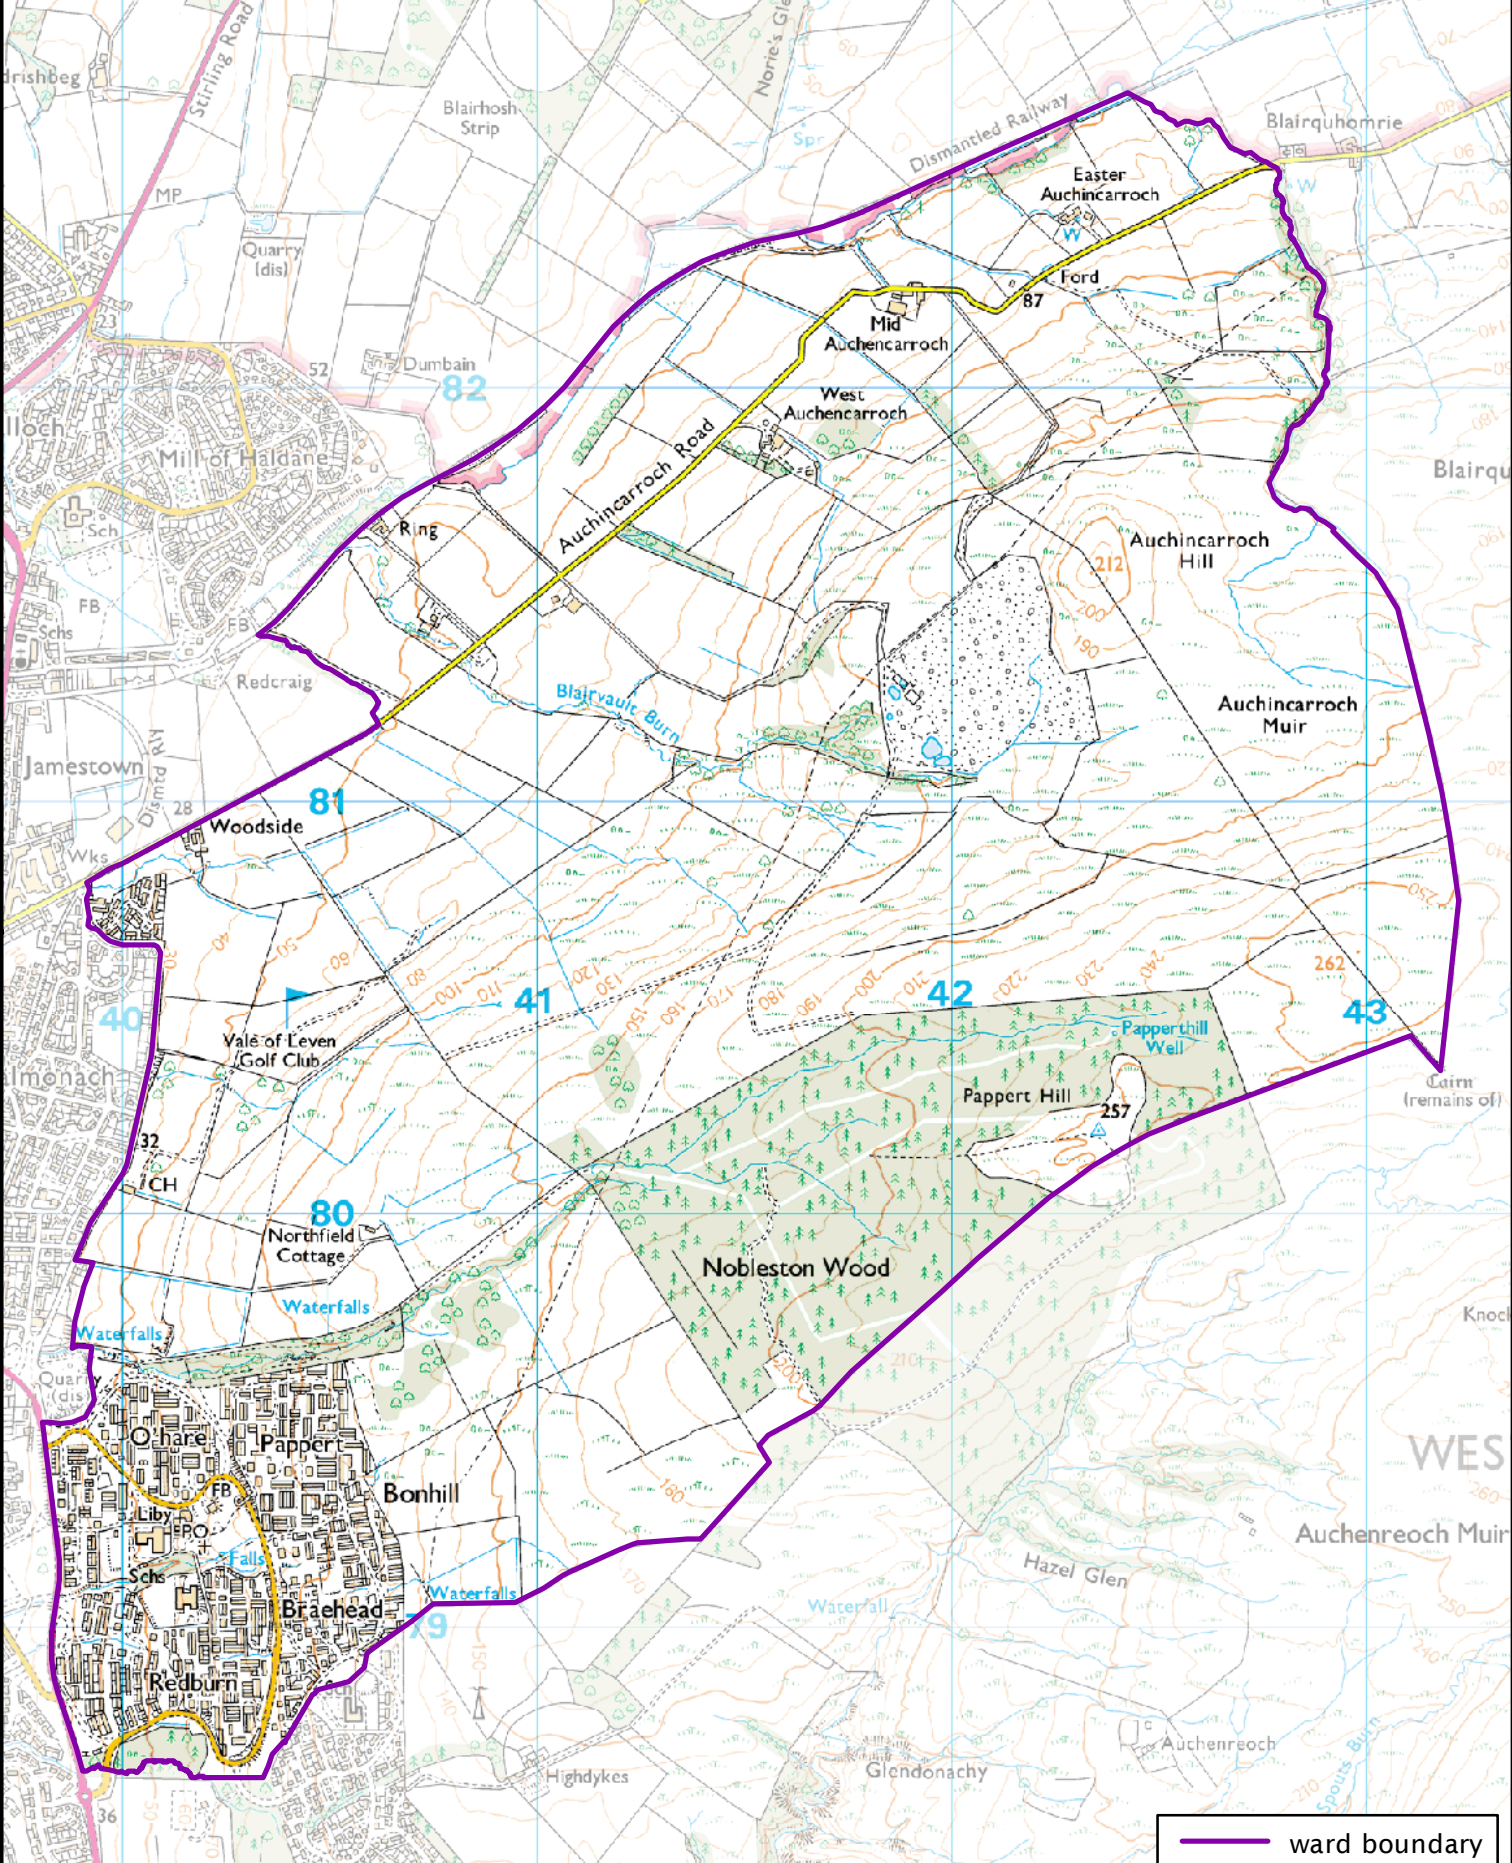

Formation electoral arrangements in 1995
 West Dunbartonshire council area
 Ward 21 - Bonhill East

This map shows the ward boundary against Ordnance Survey maps from 2011 rather than maps from when the ward boundary was decided.

Crown Copyright and database right 2011. All rights reserved. Ordnance Survey licence no. 100022179

— ward boundary

Local Government Boundary Commission for Scotland
 Thistle House, 91 Haymarket Terrace, Edinburgh EH1 2 5HD
 Tel: 0131 538 7510 Fax: 0131 538 7511
 email: lgbc@scottishboundaries.gov.uk web: www.lgbc-scotland.gov.uk