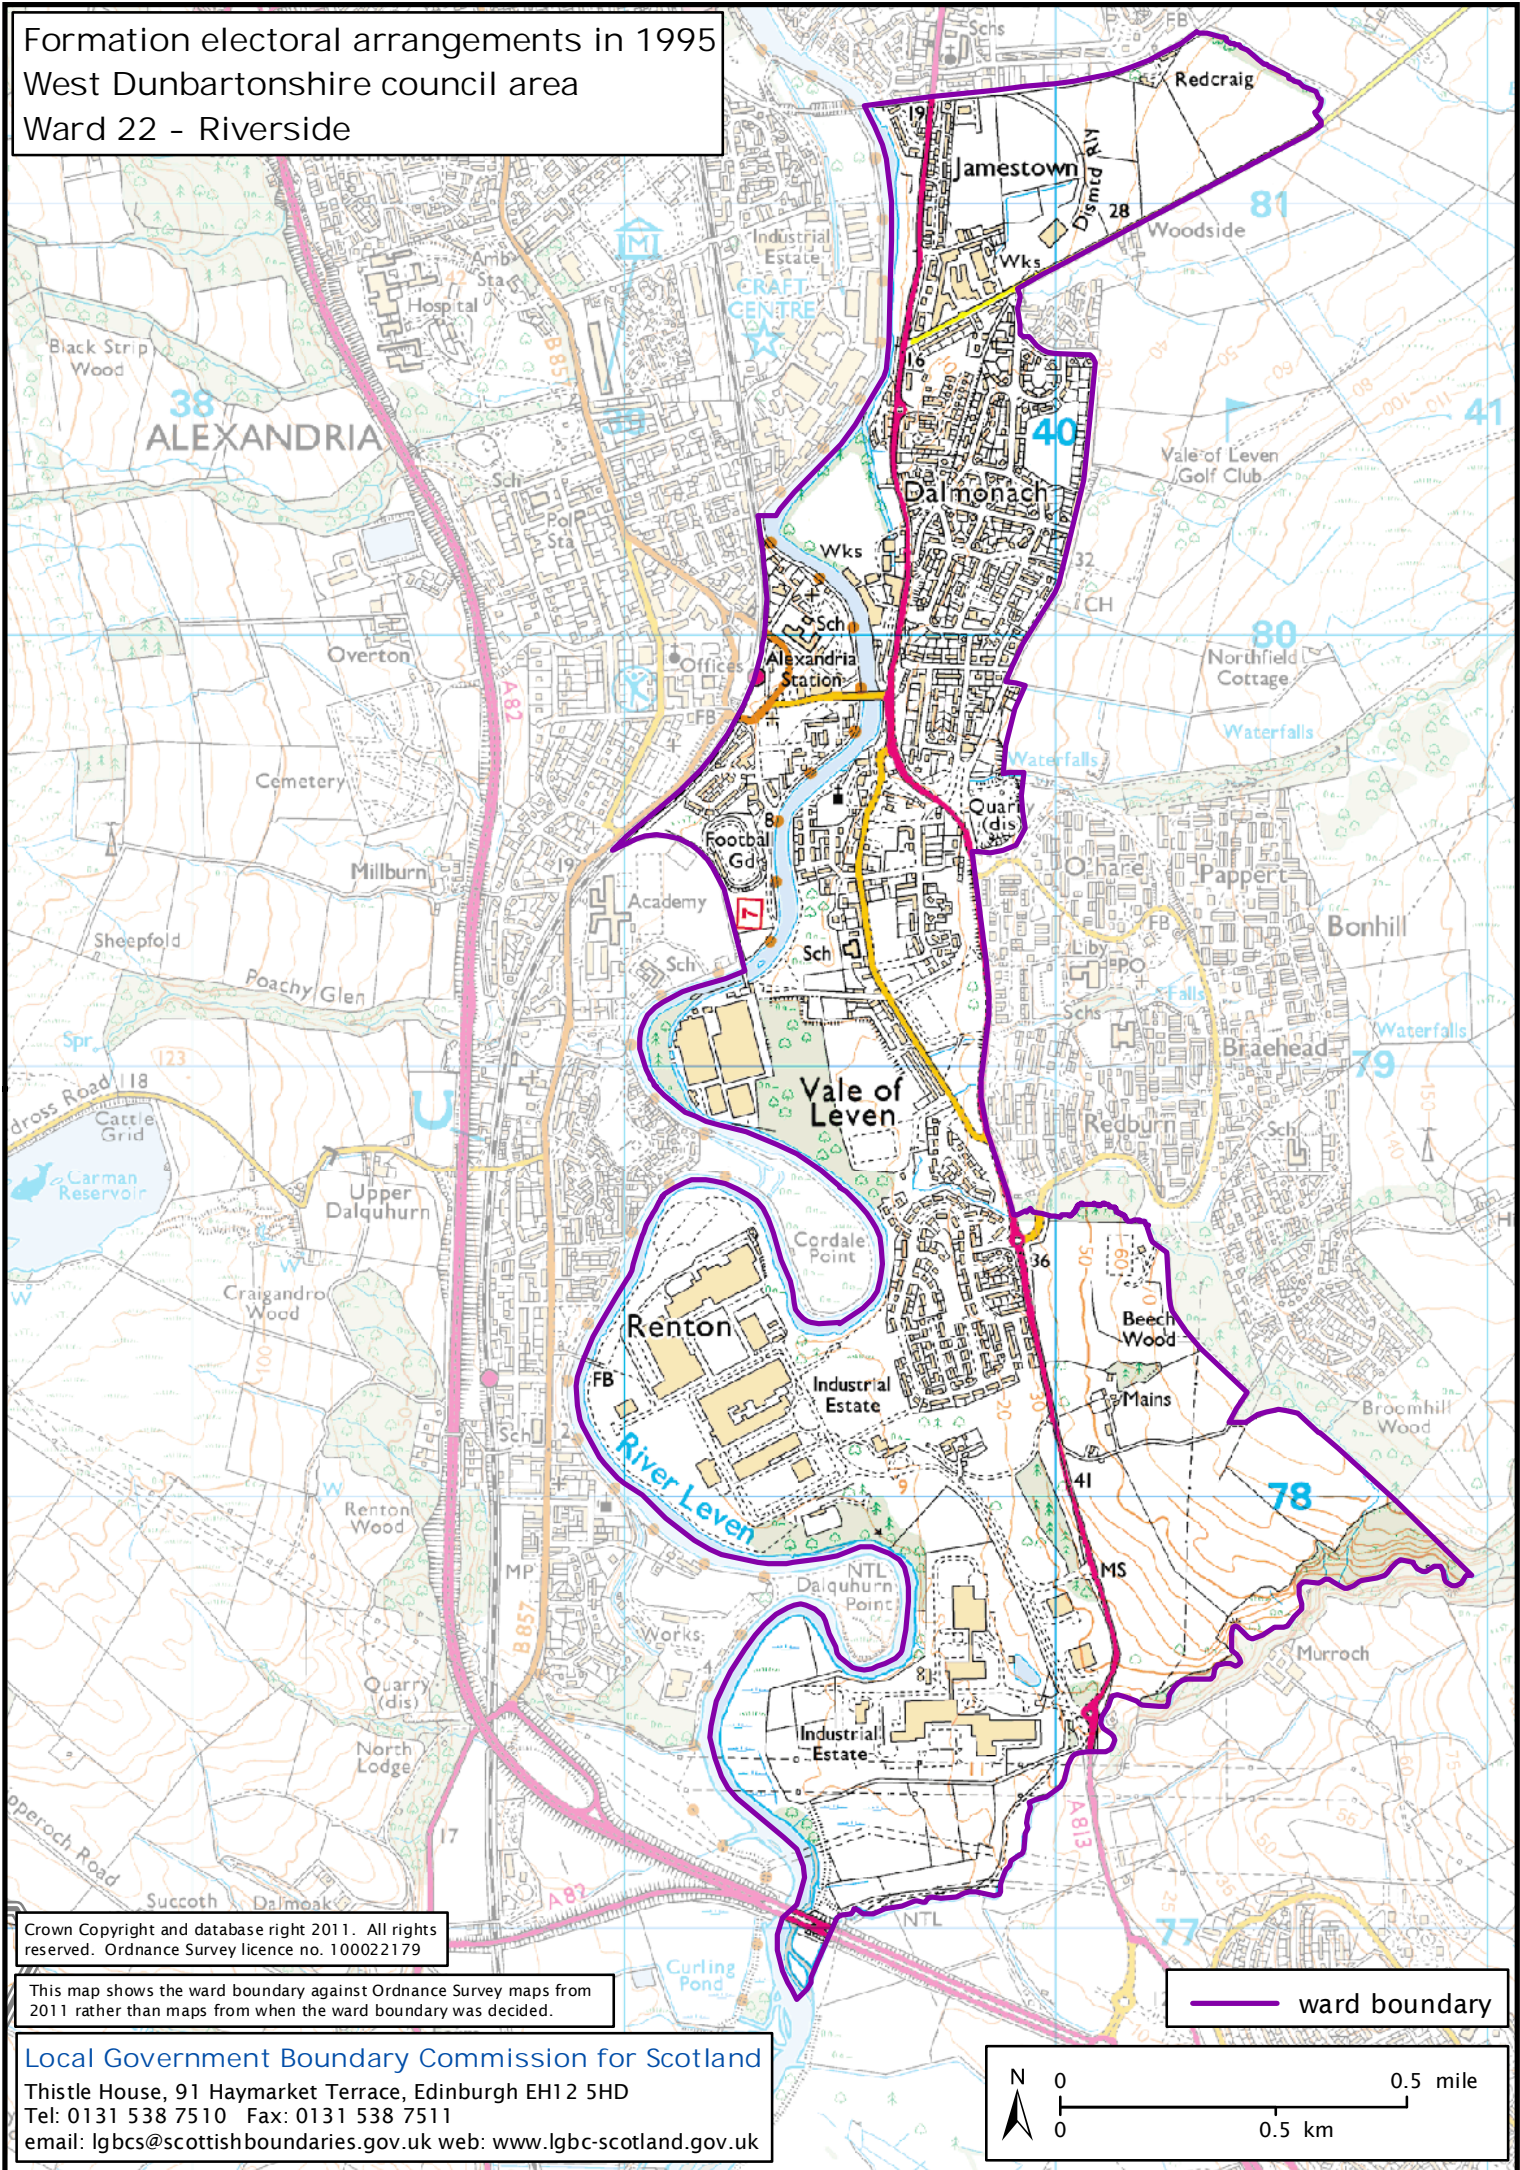

Formation electoral arrangements in 1995
 West Dunbartonshire council area
 Ward 22 - Riverside

Crown Copyright and database right 2011. All rights reserved. Ordnance Survey licence no. 100022179

This map shows the ward boundary against Ordnance Survey maps from 2011 rather than maps from when the ward boundary was decided.

— ward boundary