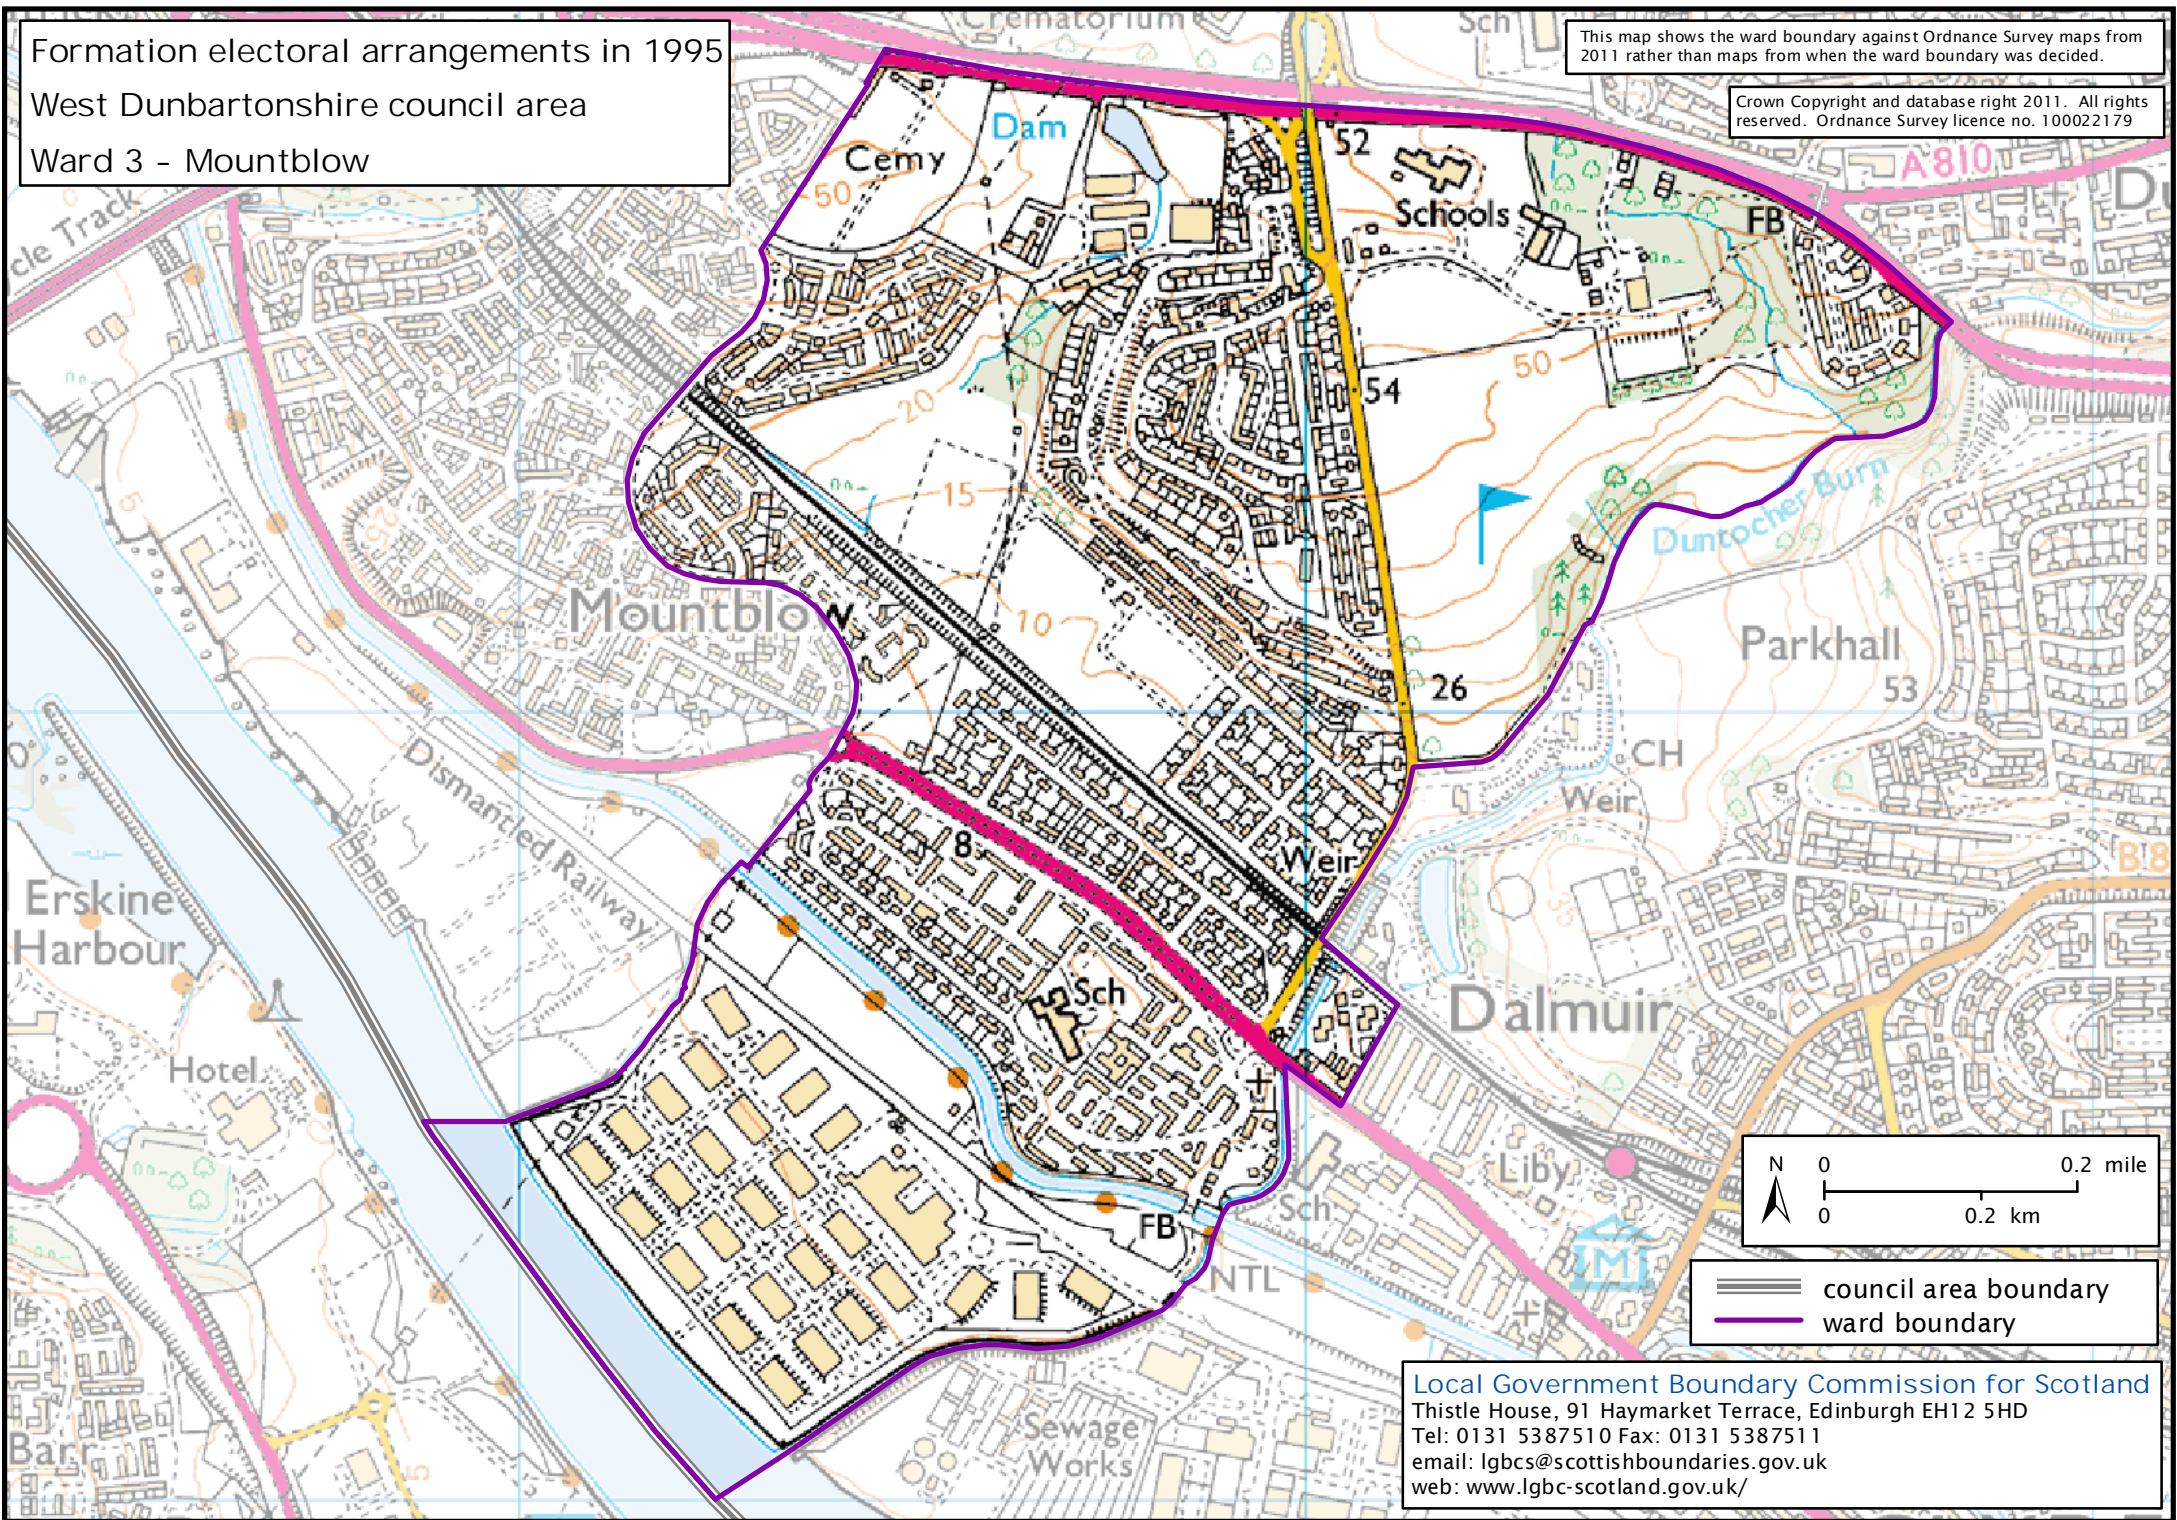

Formation electoral arrangements in 1995
West Dunbartonshire council area
Ward 3 - Mountblow

This map shows the ward boundary against Ordnance Survey maps from 2011 rather than maps from when the ward boundary was decided.

Crown Copyright and database right 2011. All rights reserved. Ordnance Survey licence no. 100022179

- council area boundary
- ward boundary

Local Government Boundary Commission for Scotland
Thistle House, 91 Haymarket Terrace, Edinburgh EH12 5HD
Tel: 0131 5387510 Fax: 0131 5387511
email: lgbcscottishboundaries.gov.uk
web: www.lgbc-scotland.gov.uk/