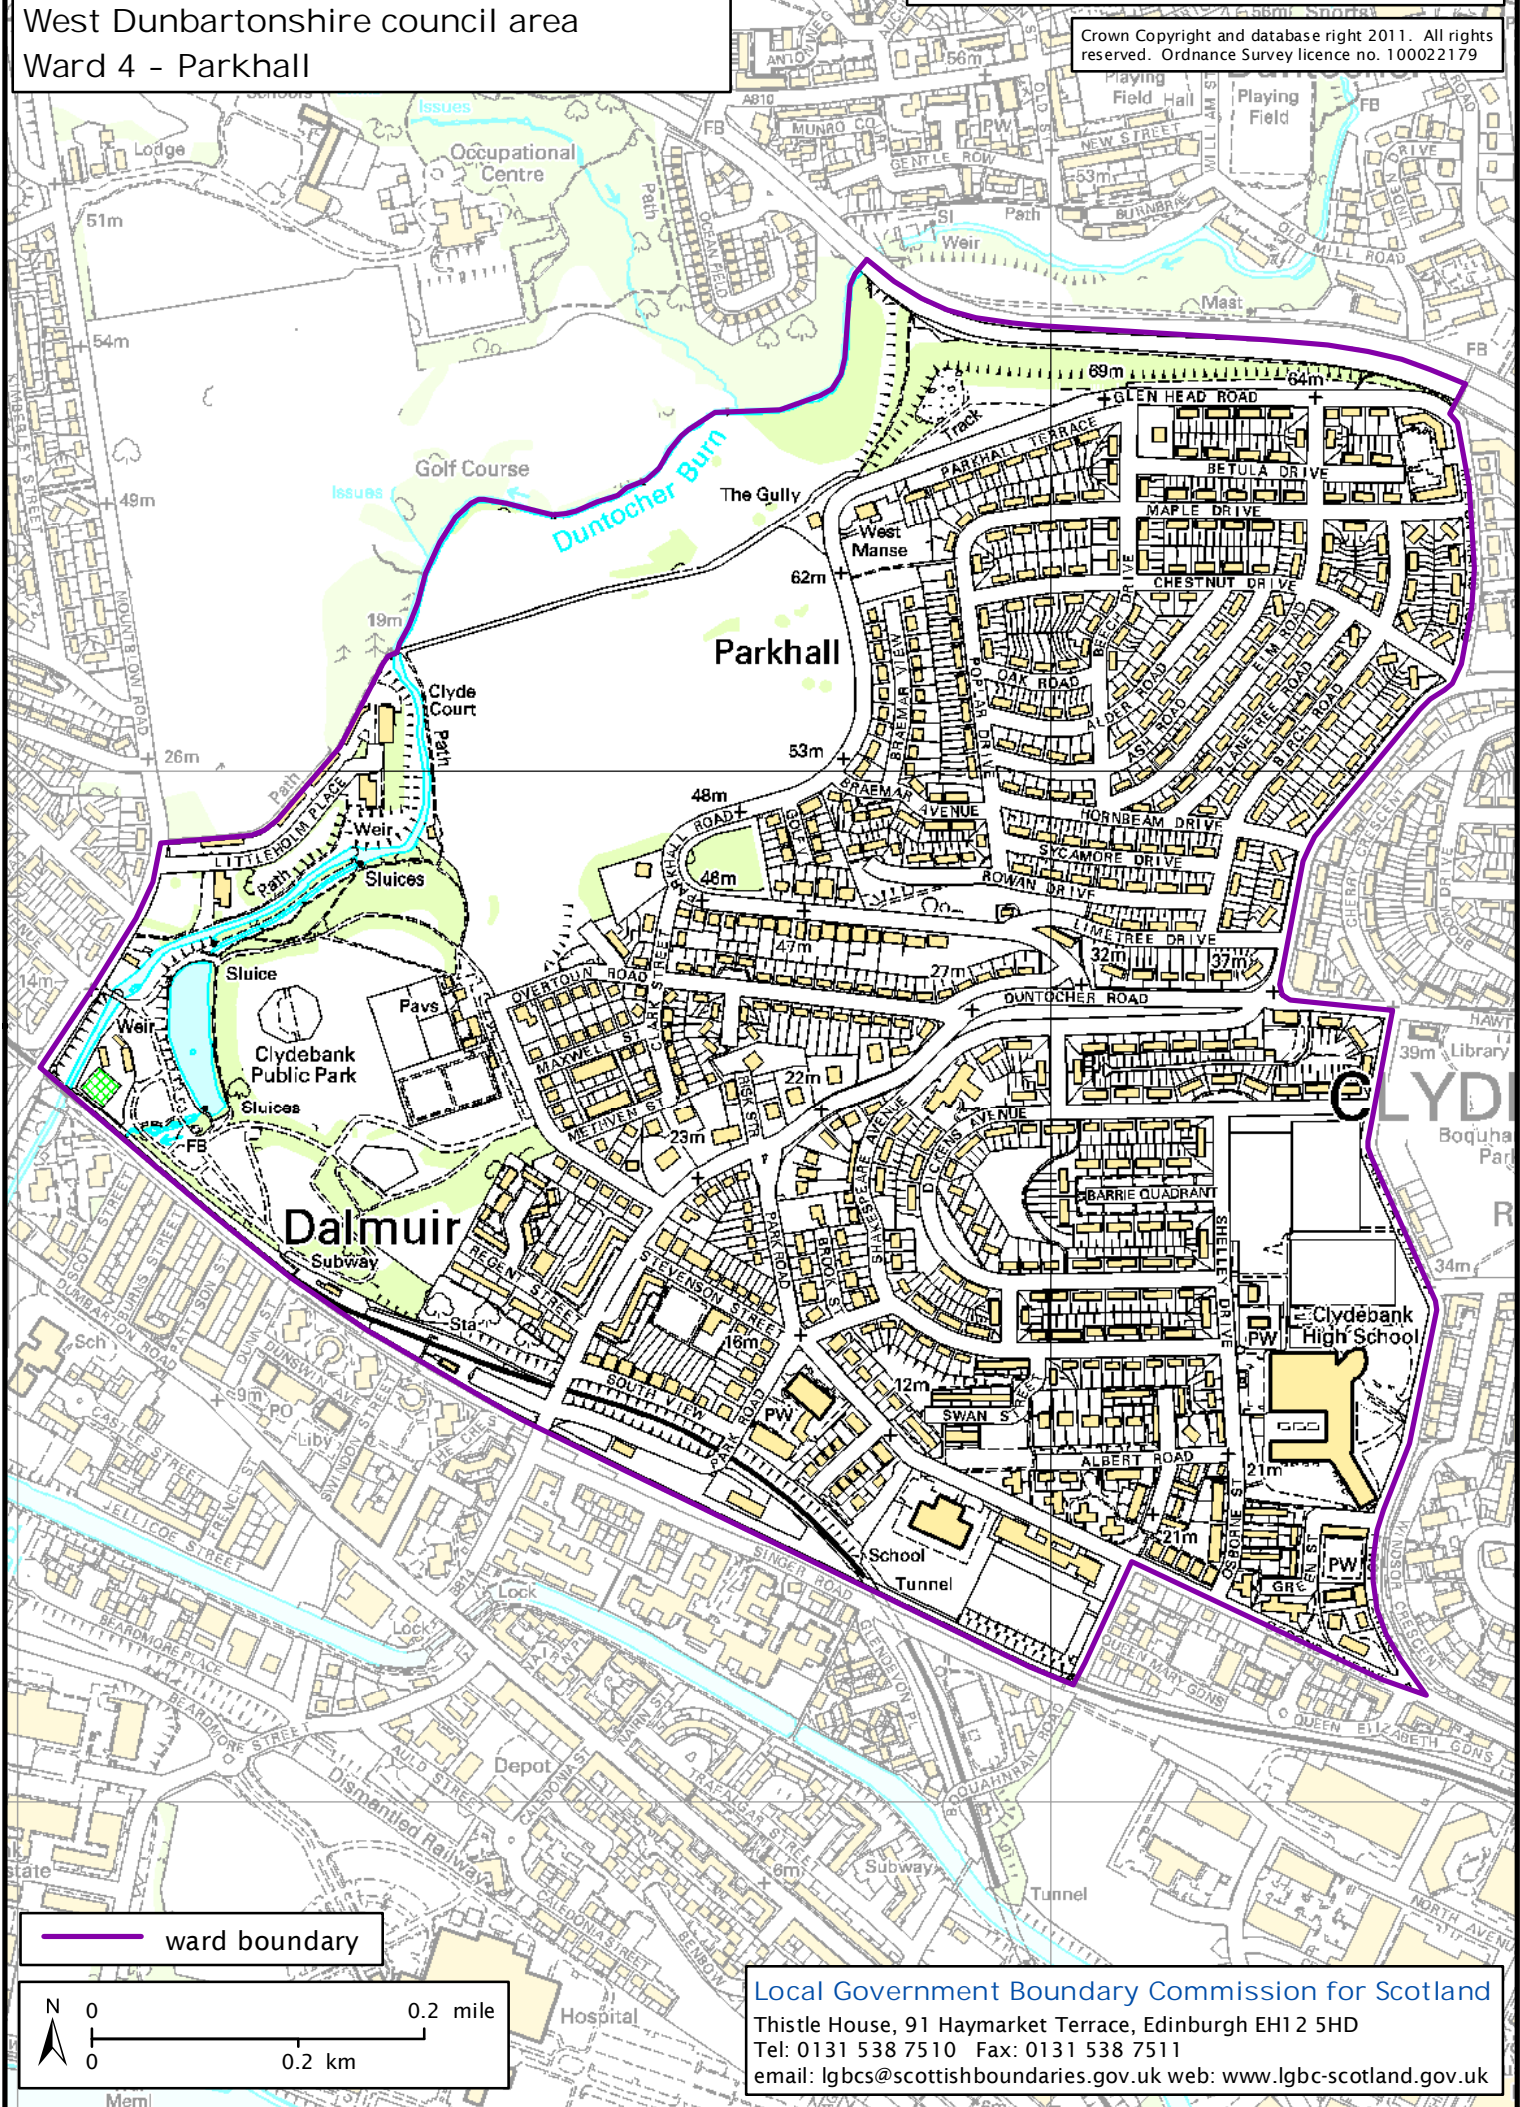

Formation electoral arrangements in 1995  
 West Dunbartonshire council area  
 Ward 4 - Parkhall

This map shows the ward boundary against Ordnance Survey maps from 2011 rather than maps from when the ward boundary was decided.

Crown Copyright and database right 2011. All rights reserved. Ordnance Survey licence no. 100022179

Local Government Boundary Commission for Scotland  
 Thistle House, 91 Haymarket Terrace, Edinburgh EH1 2 5HD  
 Tel: 0131 538 7510 Fax: 0131 538 7511  
 email: lgbcsc@scottishboundaries.gov.uk web: www.lgbc-scotland.gov.uk