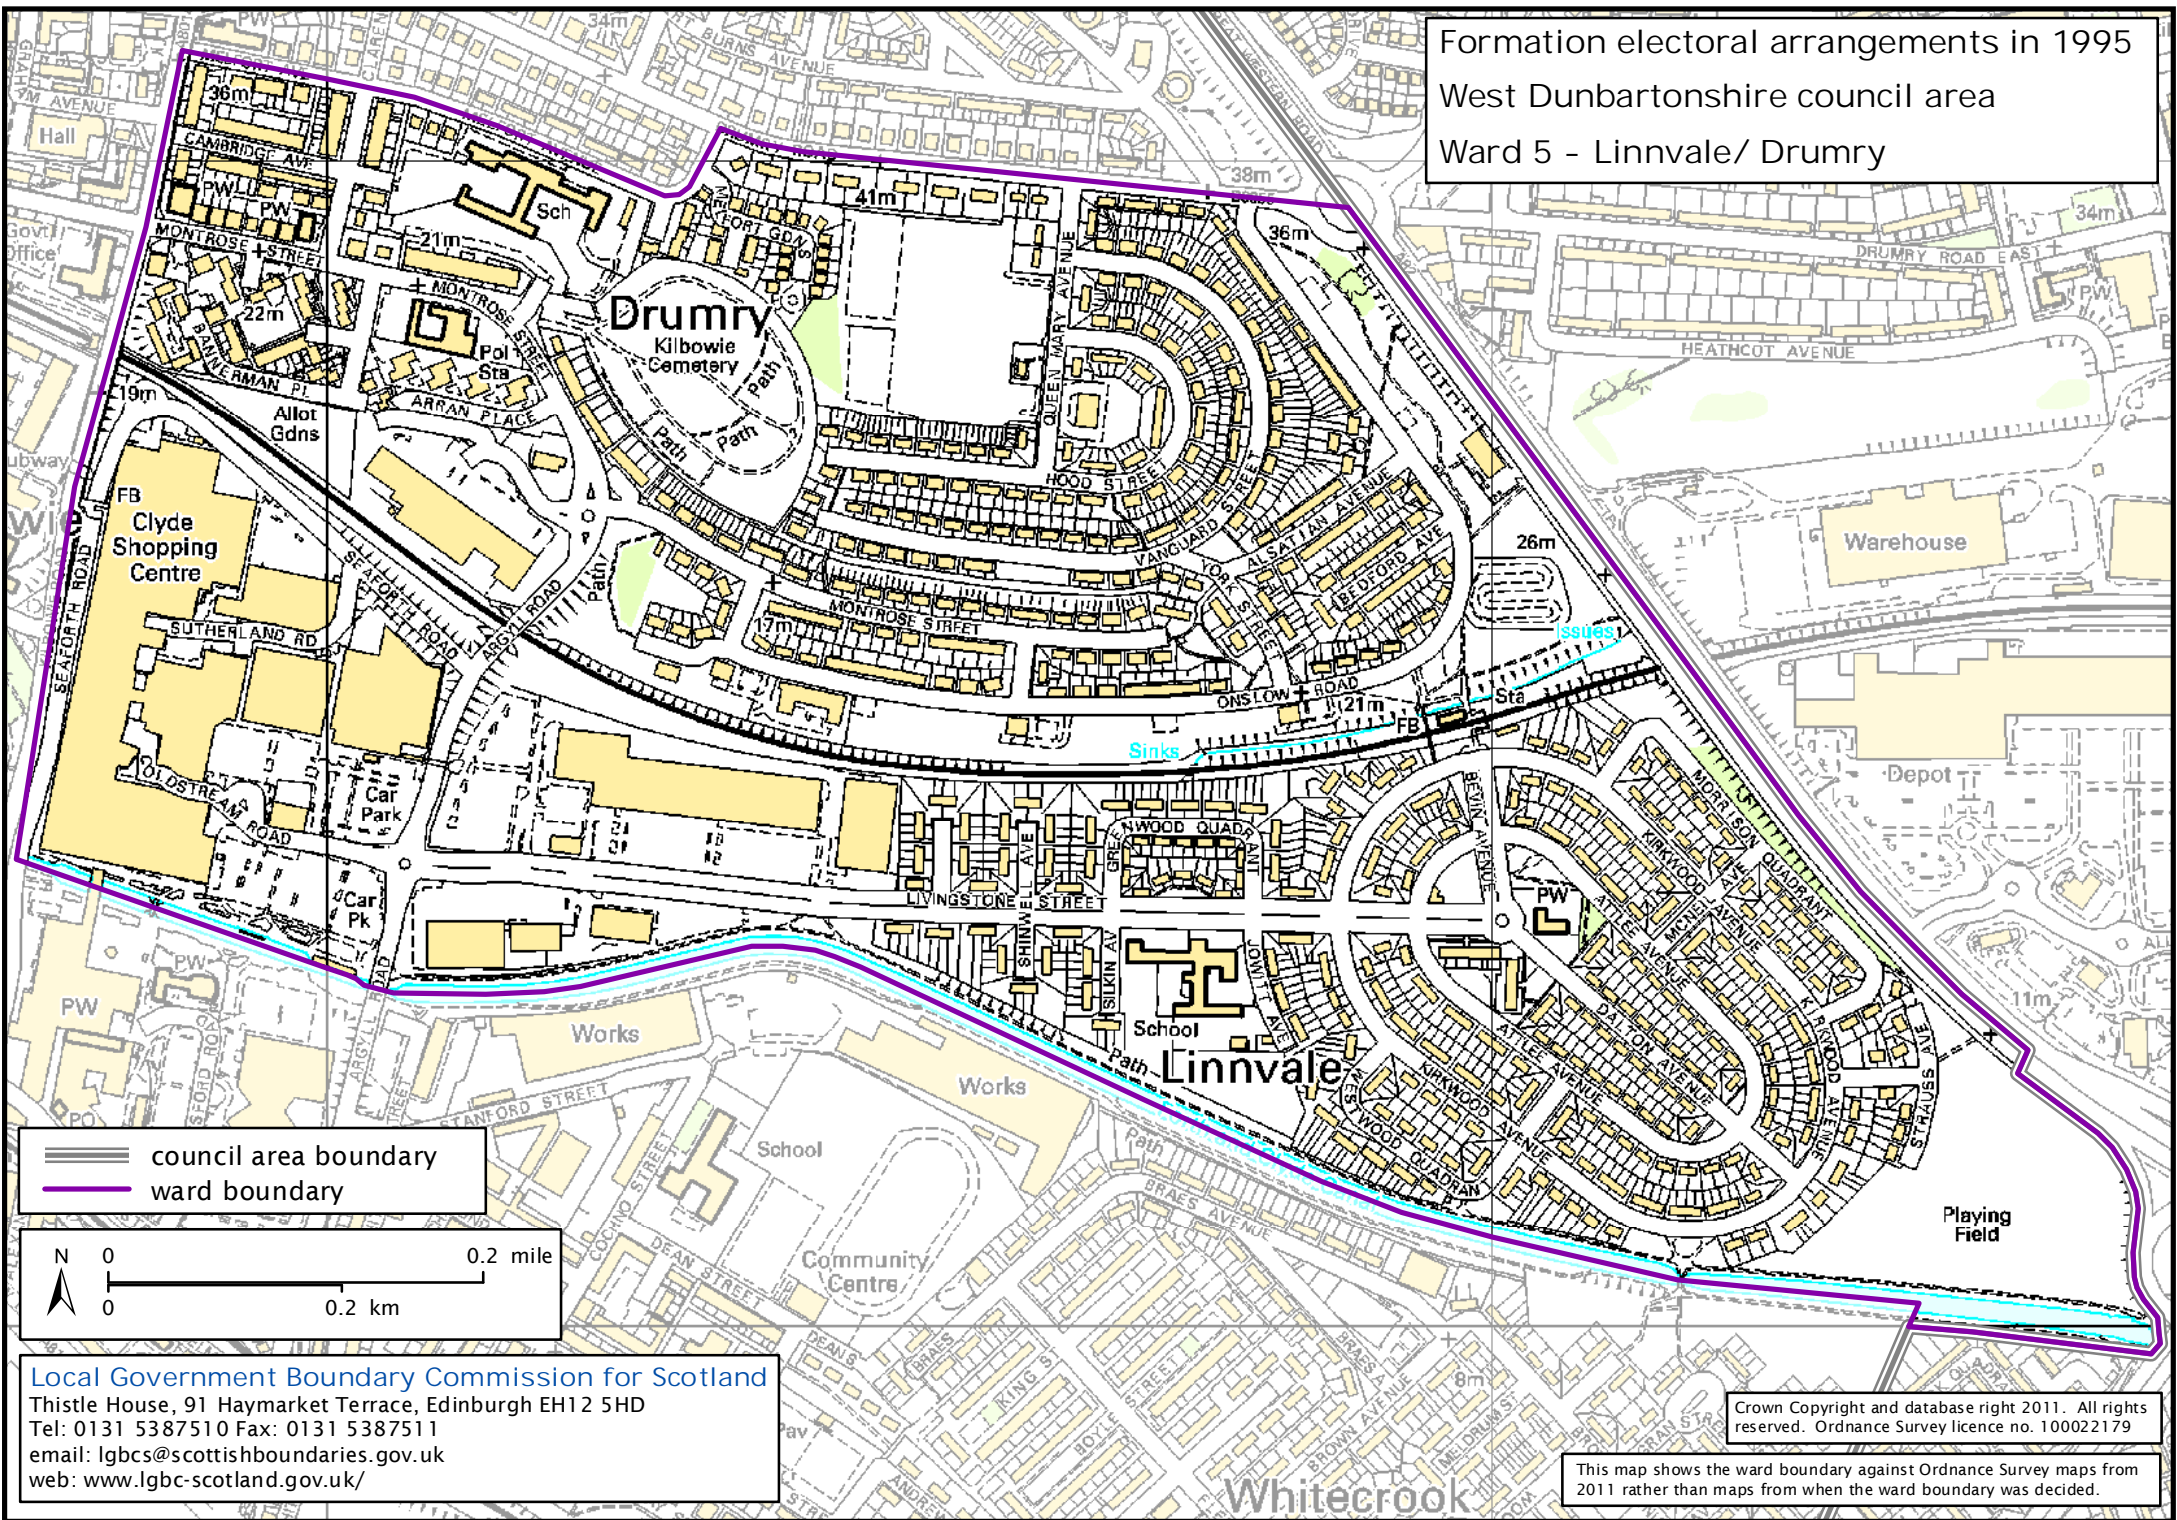

Formation electoral arrangements in 1995
 West Dunbartonshire council area
 Ward 5 - Linnvale/ Drumry

 council area boundary
 ward boundary

Local Government Boundary Commission for Scotland
 Thistle House, 91 Haymarket Terrace, Edinburgh EH12 5HD
 Tel: 0131 5387510 Fax: 0131 5387511
 email: lgbc@scottishboundaries.gov.uk
 web: www.lgbc-scotland.gov.uk/

Crown Copyright and database right 2011. All rights reserved. Ordnance Survey licence no. 100022179

This map shows the ward boundary against Ordnance Survey maps from 2011 rather than maps from when the ward boundary was decided.