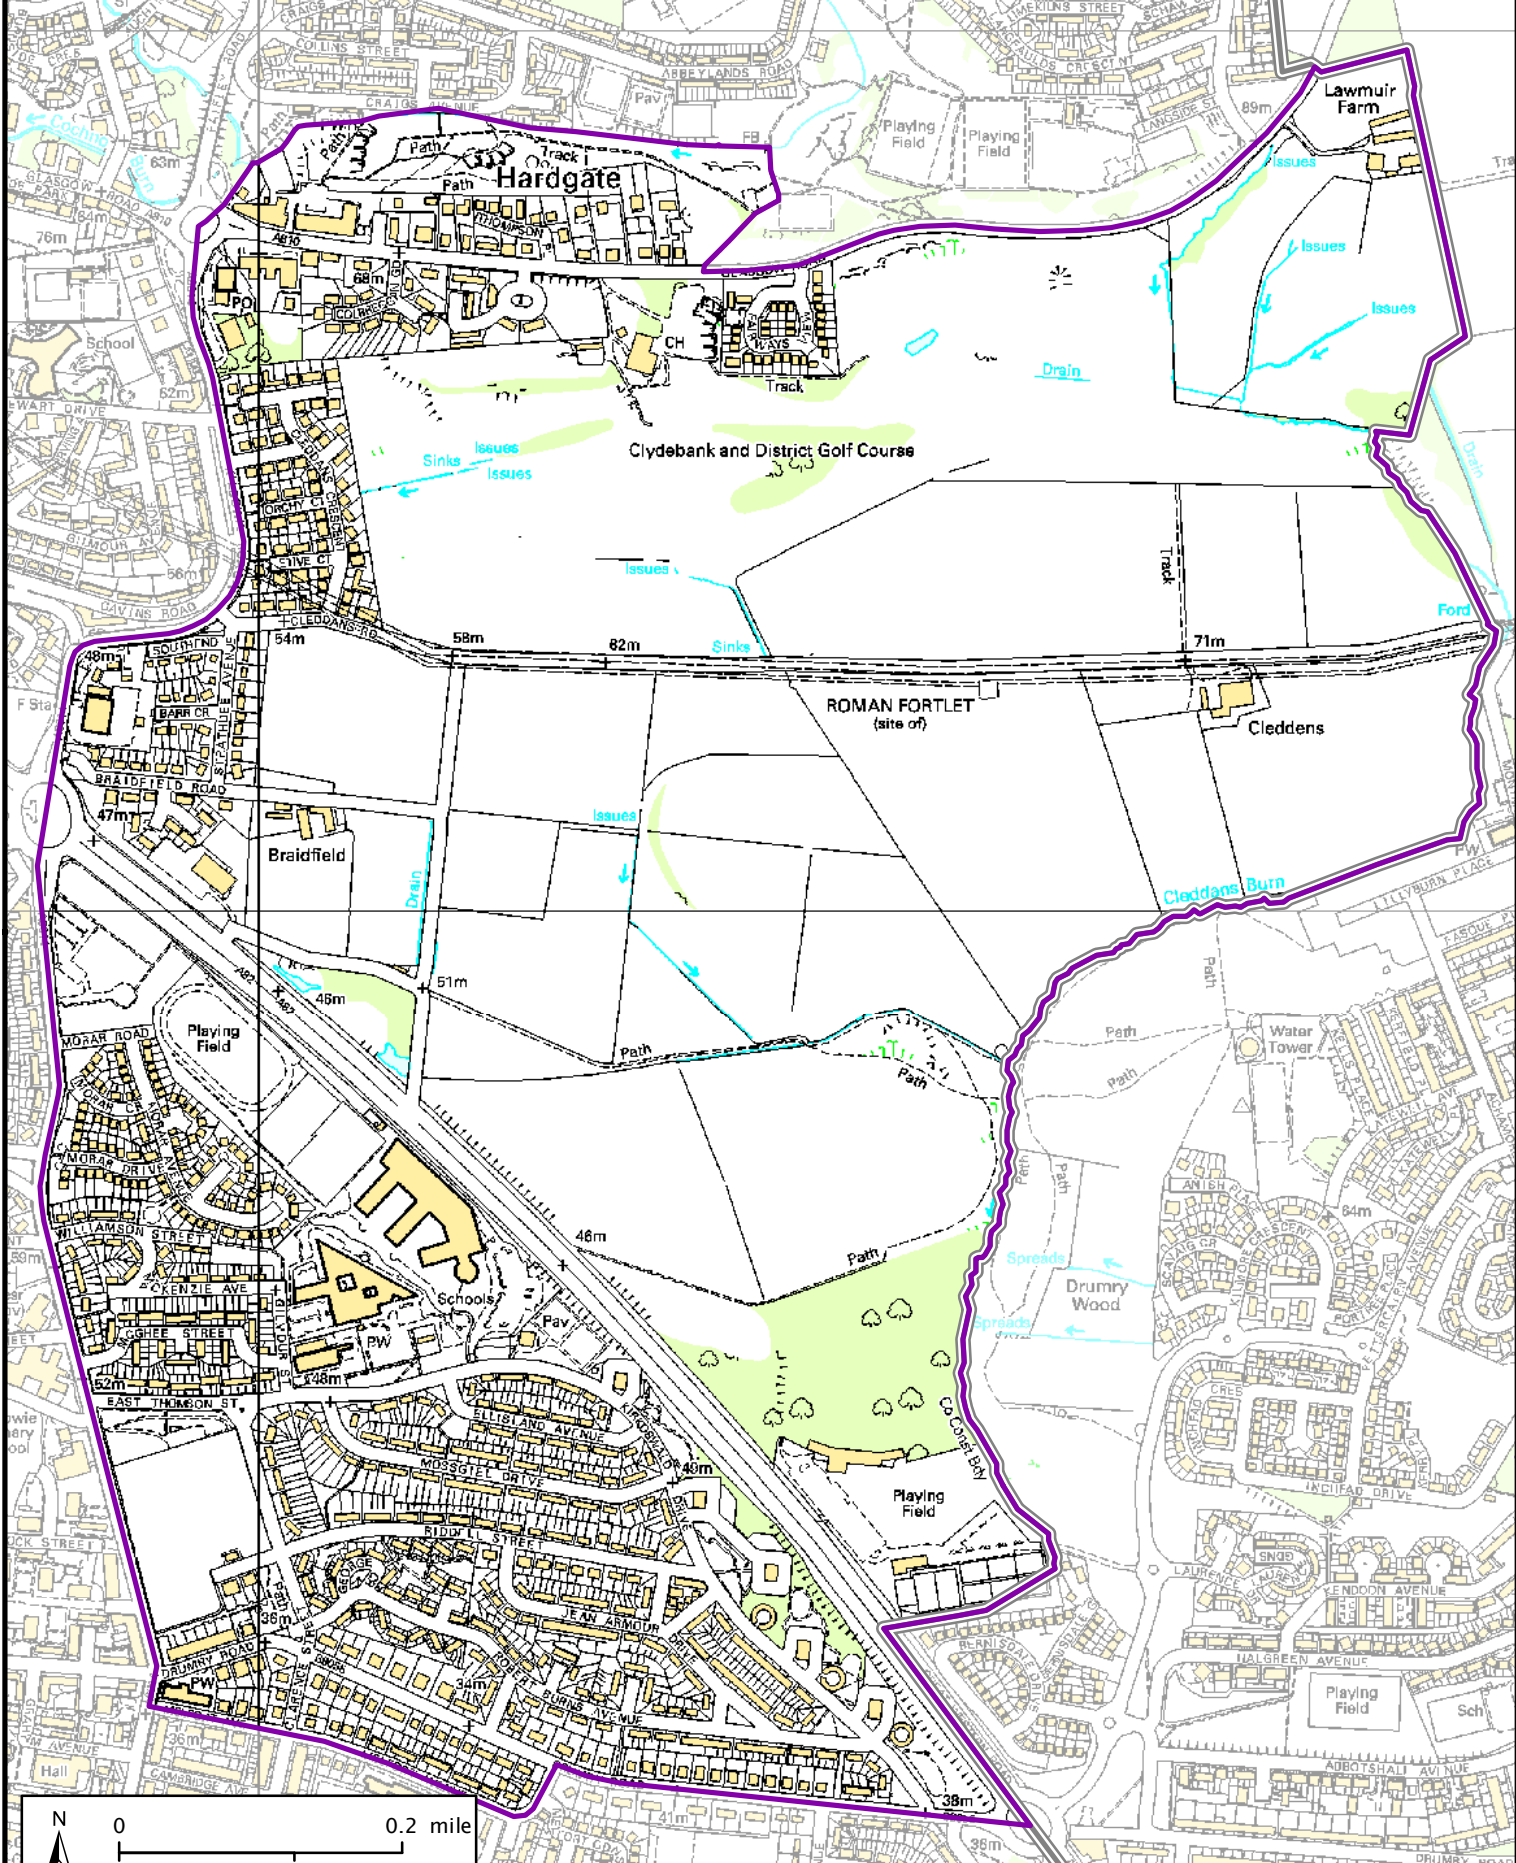

Formation electoral arrangements in 1995
 West Dunbartonshire council area
 Ward 6 - Kilbowie

This map shows the ward boundary against Ordnance Survey maps from 2011 rather than maps from when the ward boundary was decided.

Crown Copyright and database right 2011. All rights reserved. Ordnance Survey licence no. 100022179

 council area boundary
 ward boundary

Local Government Boundary Commission for Scotland
 Thistle House, 91 Haymarket Terrace, Edinburgh EH1 2 5HD
 Tel: 0131 538 7510 Fax: 0131 538 7511
 email: lgbcscottishboundaries.gov.uk web: www.lgbc-scotland.gov.uk