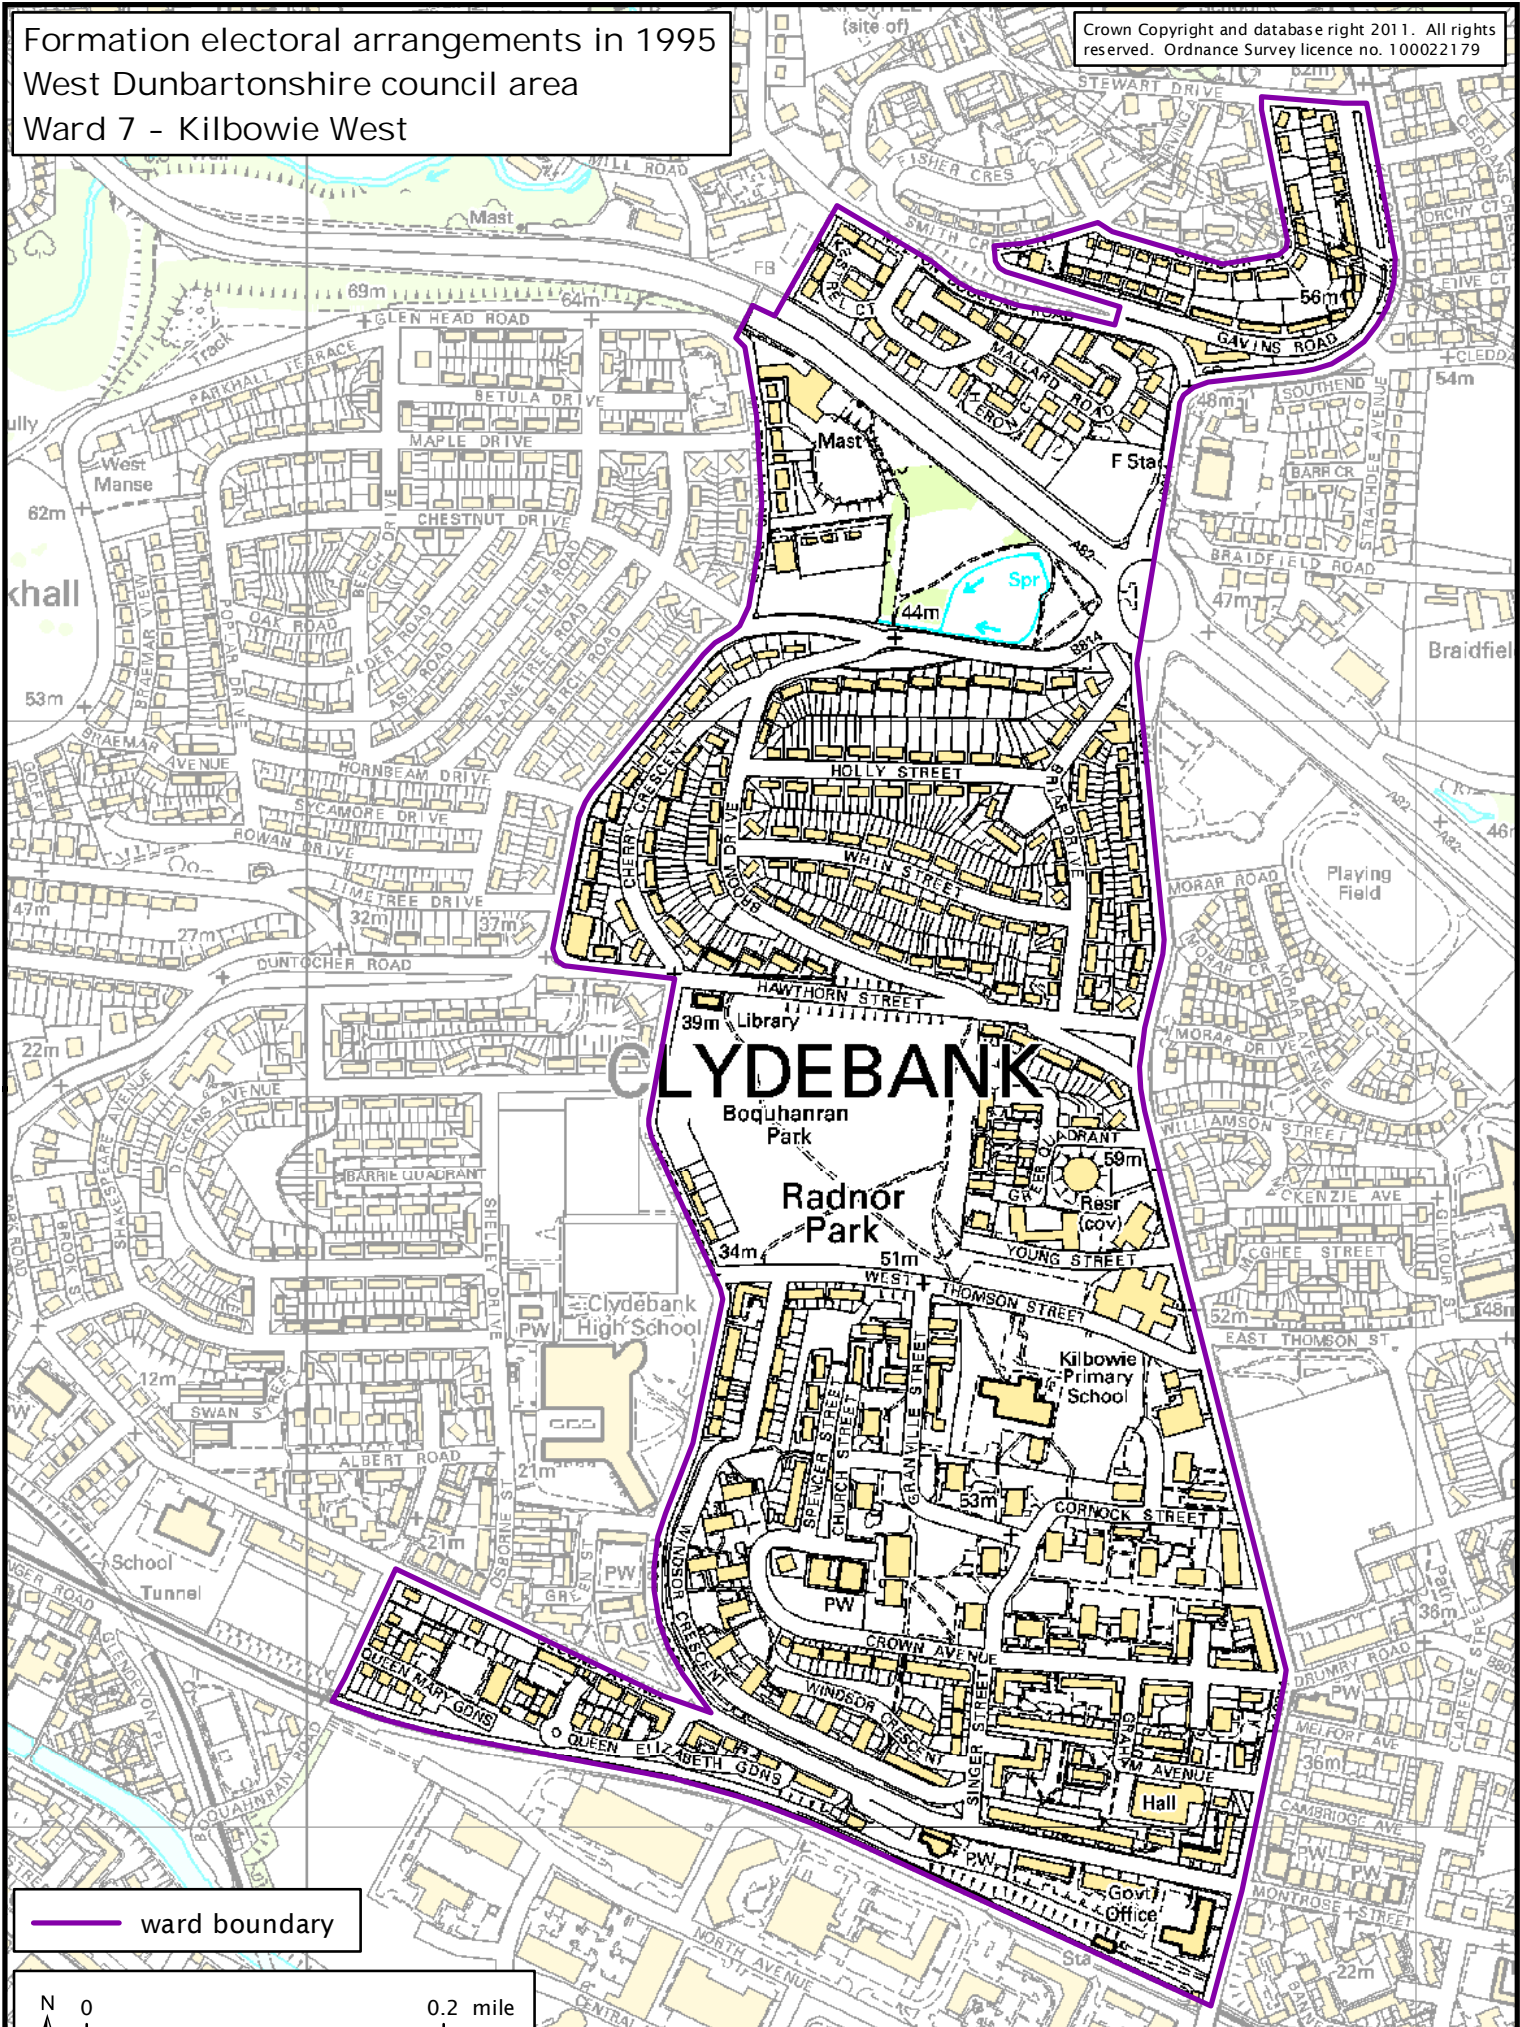

Formation electoral arrangements in 1995  
 West Dunbartonshire council area  
 Ward 7 - Kilbowie West

Crown Copyright and database right 2011. All rights reserved. Ordnance Survey licence no. 100022179

— ward boundary

This map shows the ward boundary against Ordnance Survey maps from 2011 rather than maps from when the ward boundary was decided.

Local Government Boundary Commission for Scotland  
 Thistle House, 91 Haymarket Terrace, Edinburgh EH1 2 5HD  
 Tel: 0131 538 7510 Fax: 0131 538 7511  
 email: lgbcscottishboundaries.gov.uk web: www.lgbc-scotland.gov.uk