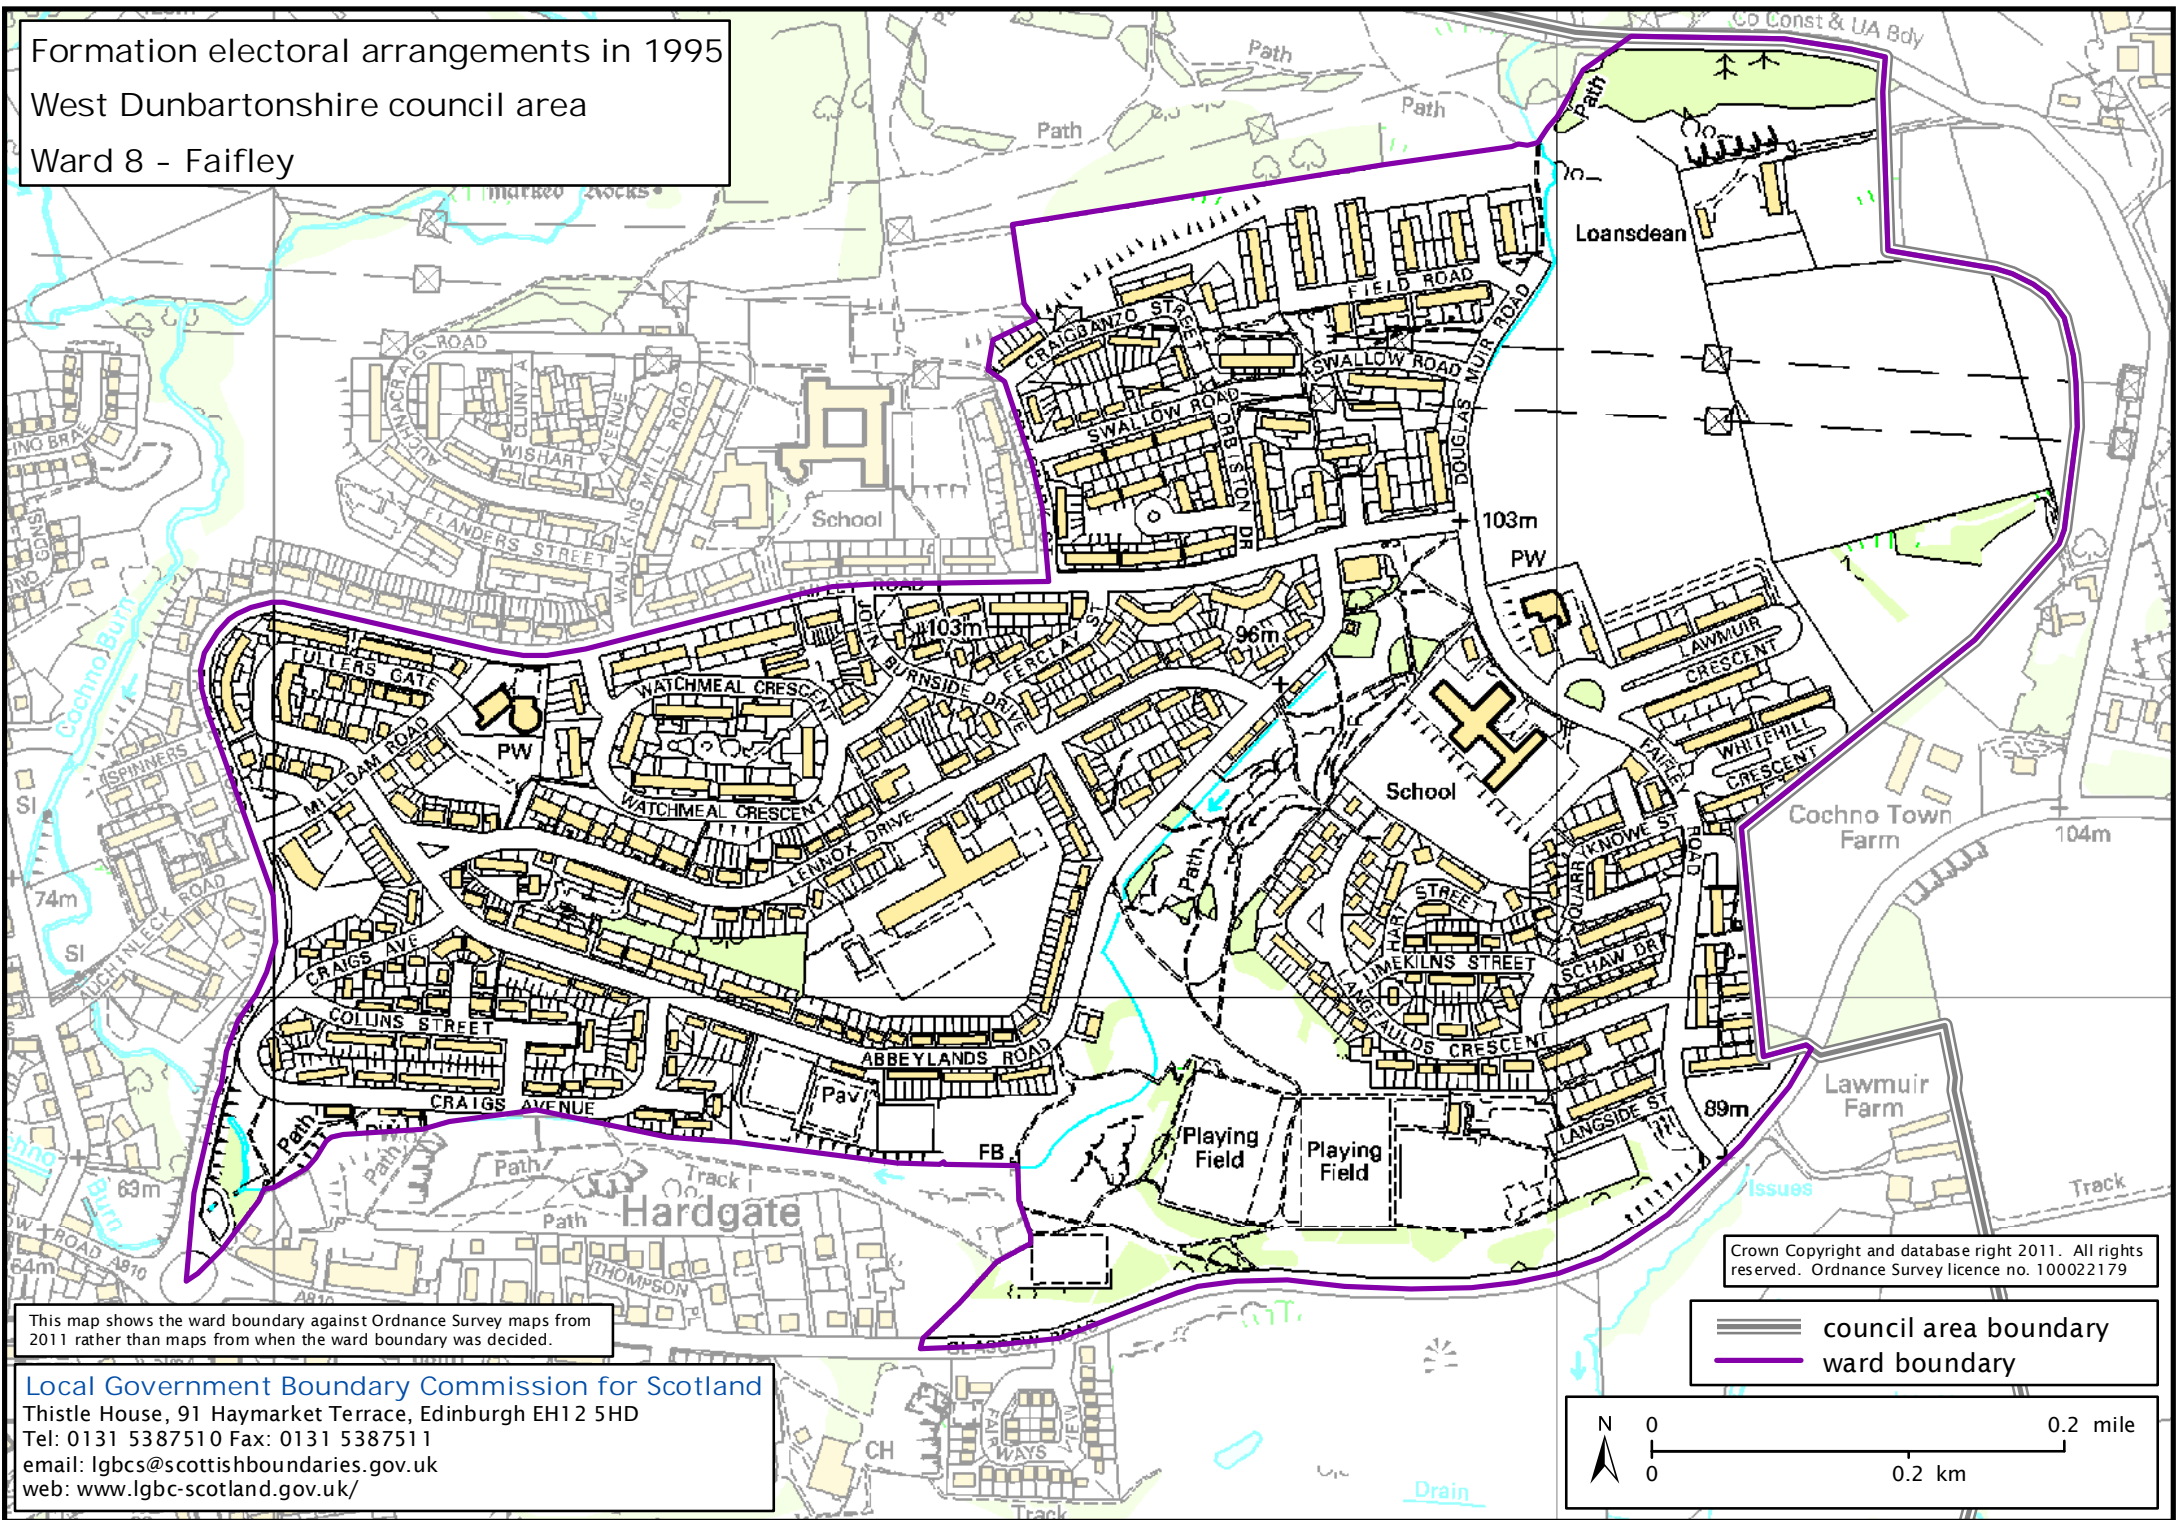

Formation electoral arrangements in 1995
 West Dunbartonshire council area
 Ward 8 - Faifley

This map shows the ward boundary against Ordnance Survey maps from 2011 rather than maps from when the ward boundary was decided.

Crown Copyright and database right 2011. All rights reserved. Ordnance Survey licence no. 100022179

 council area boundary
 ward boundary